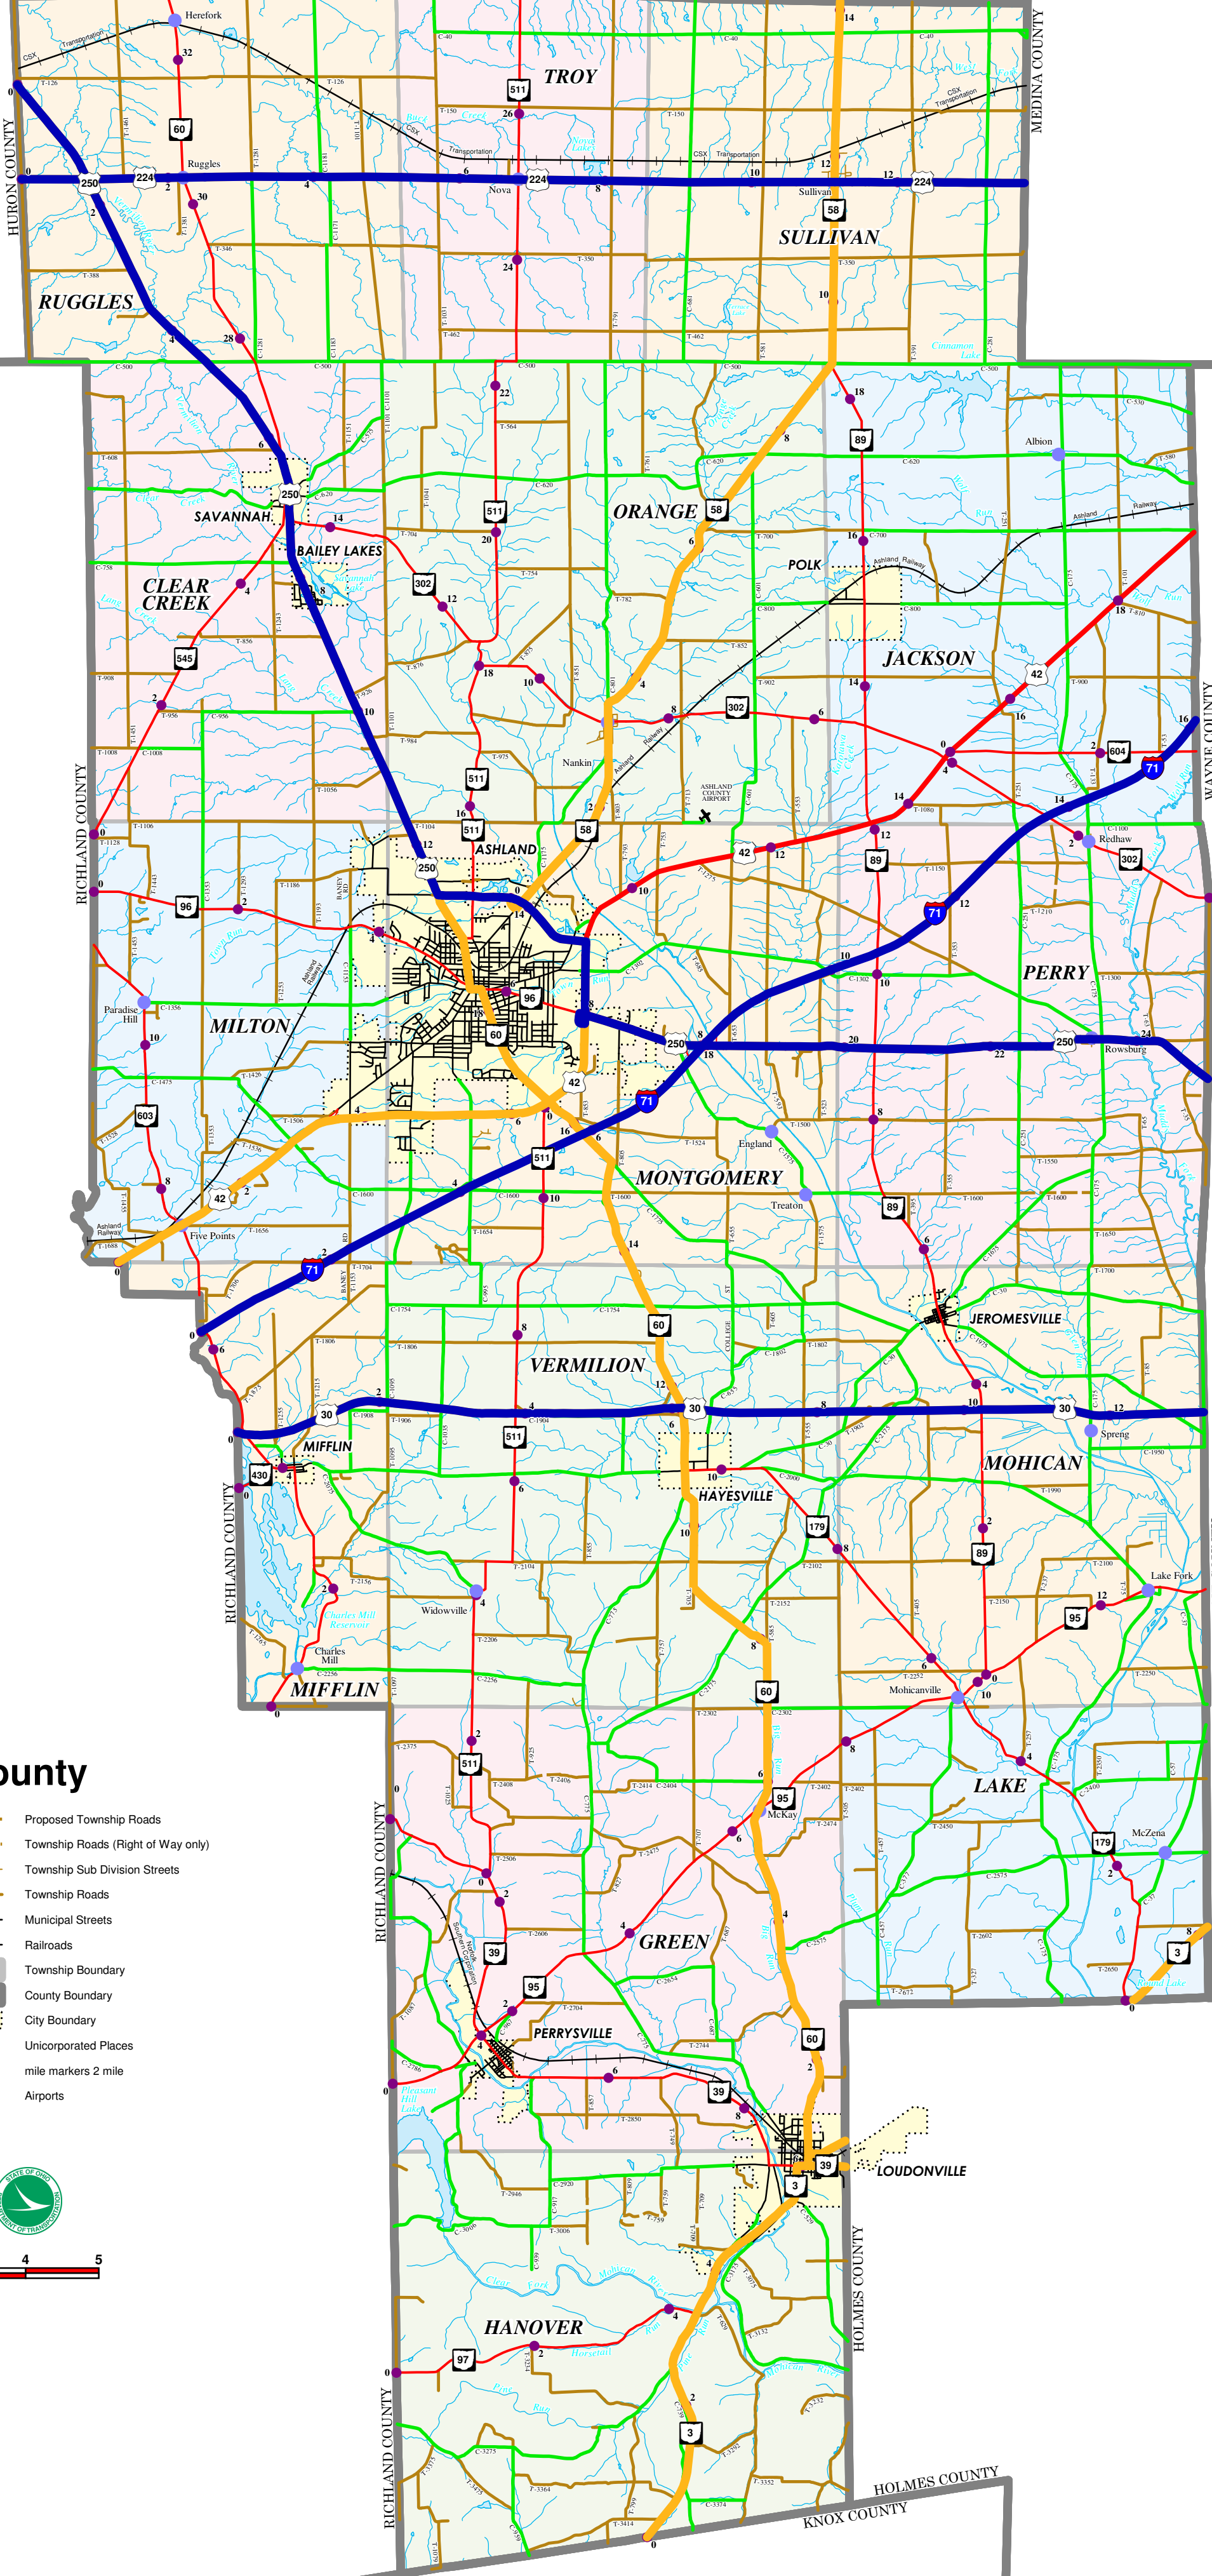

NEW LONDON

HURON COUNTY

LORAIN COUNTY

MEDINA COUNTY

HURON COUNTY
RICHLAND COUNTY

MEDINA COUNTY
WAYNE COUNTY

Ashland County

- NHS Routes
- Primary Routes
- Proposed State Routes
- State Routes
- Proposed U S Routes
- U S Routes
- Proposed Interstate Routes
- Interstate Routes
- Ramps
- County Roads
- County Roads (Right of Way only)
- Proposed County Roads
- County Sub Division Streets
- Proposed Township Roads
- Township Roads (Right of Way only)
- Township Sub Division Streets
- Municipal Streets
- Railroads
- Township Boundary
- County Boundary
- City Boundary
- Unincorporated Places
- mile markers 2 mile
- Airports

WAYNE COUNTY
HOLMES COUNTY

HOLMES COUNTY
KNOX COUNTY