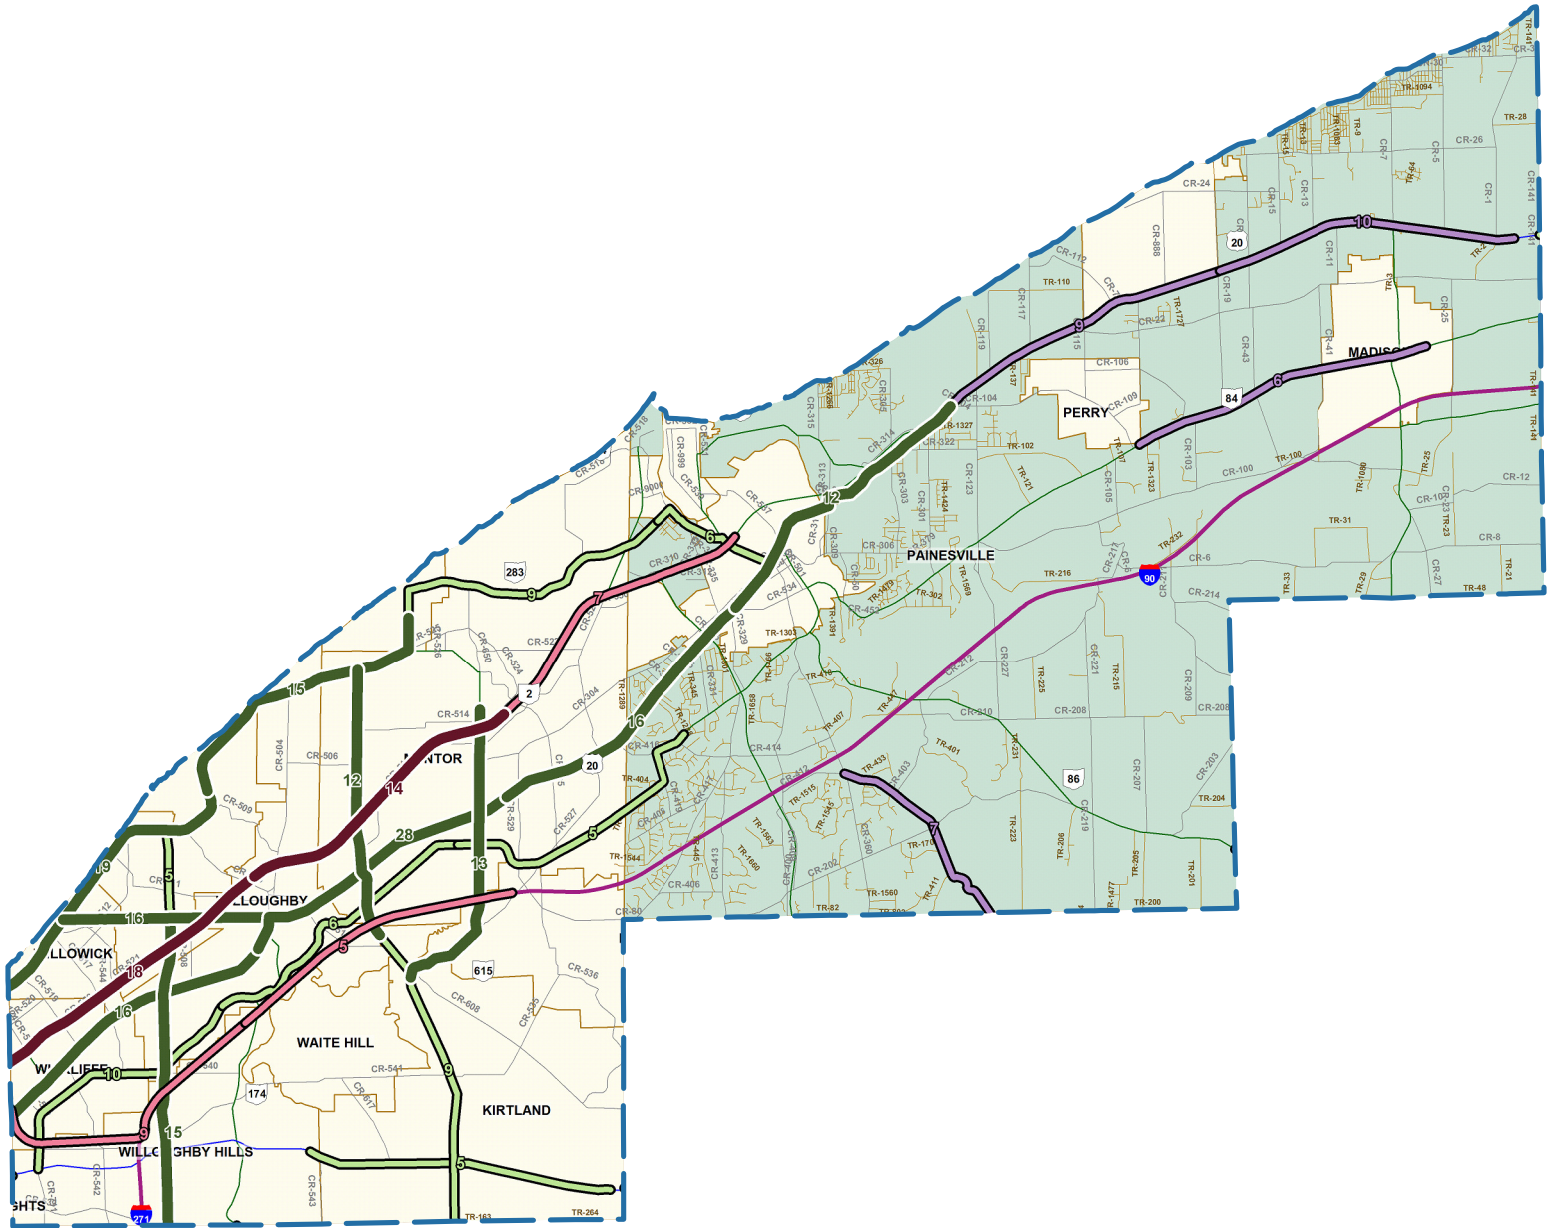

# Lake County Motorcycle Crash Totals

- A**
- City Boundary
  - County Boundary
- Roads by Type**
- Interstates
  - US Routes
  - State Routes
  - County Roads
  - Township Roads

**State Priority System Road Crash Totals**

- 5 to 10
- > 10

**Urban Segment Crash Totals**

- 5 to 10
- > 10

**Rural Segment Crash Totals**

- 5 to 10
- > 10

\*Based on 2006-2010 Crash Data