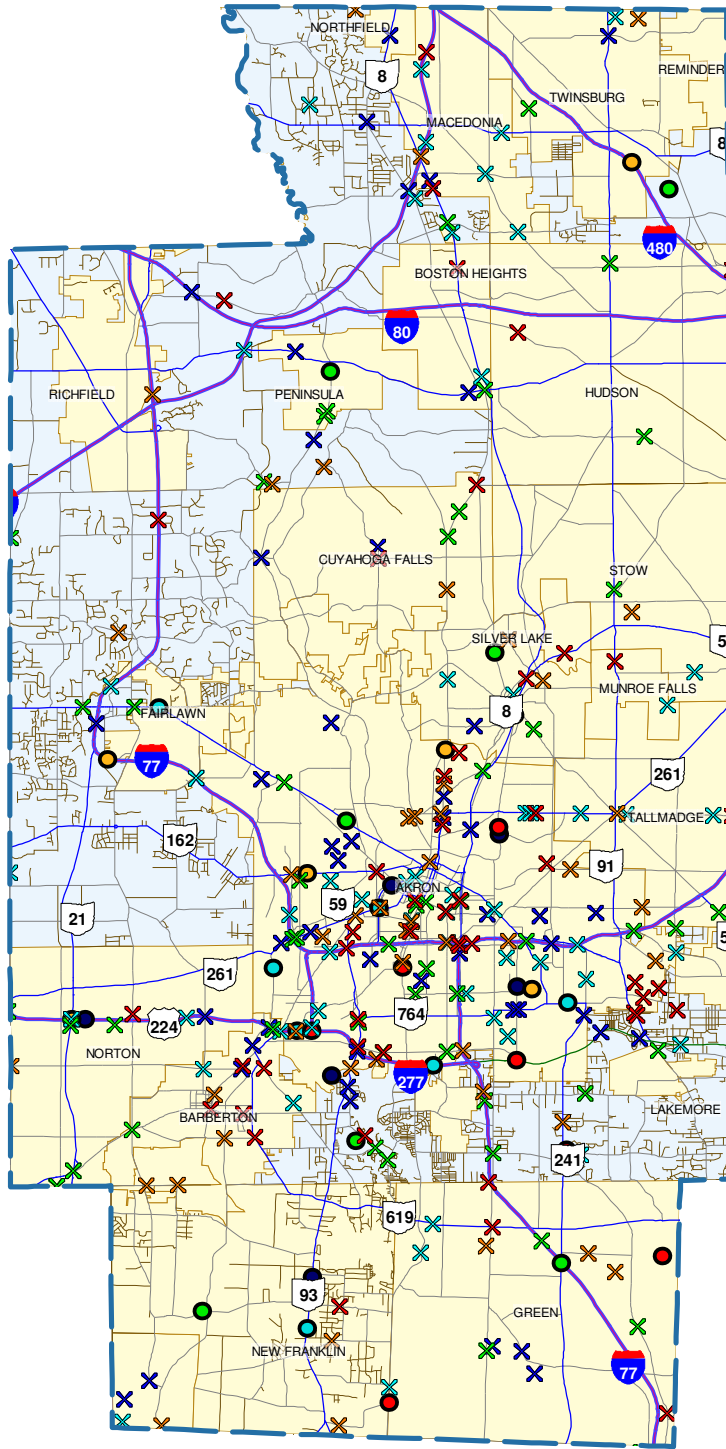

# Summit County Motorcycle Crashes

County Boundary

A

City Name

City Boundary

### Roads by Type

Interstates

US Routes

State Routes

County Roads

Township Roads

### Fatalities by Year

2006

2007

2008

2009

2010

### Serious Injuries by Year

2006

2007

2008

2009

2010

0.0 1.5 3.0 4.5 6.0 7.5

Miles