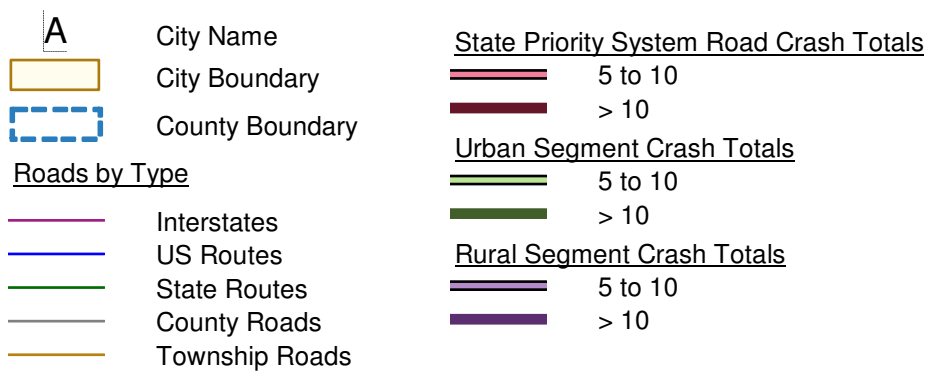

# Ottawa County Motorcycle Crash Totals

\*Based on 2006-2010 Crash Data