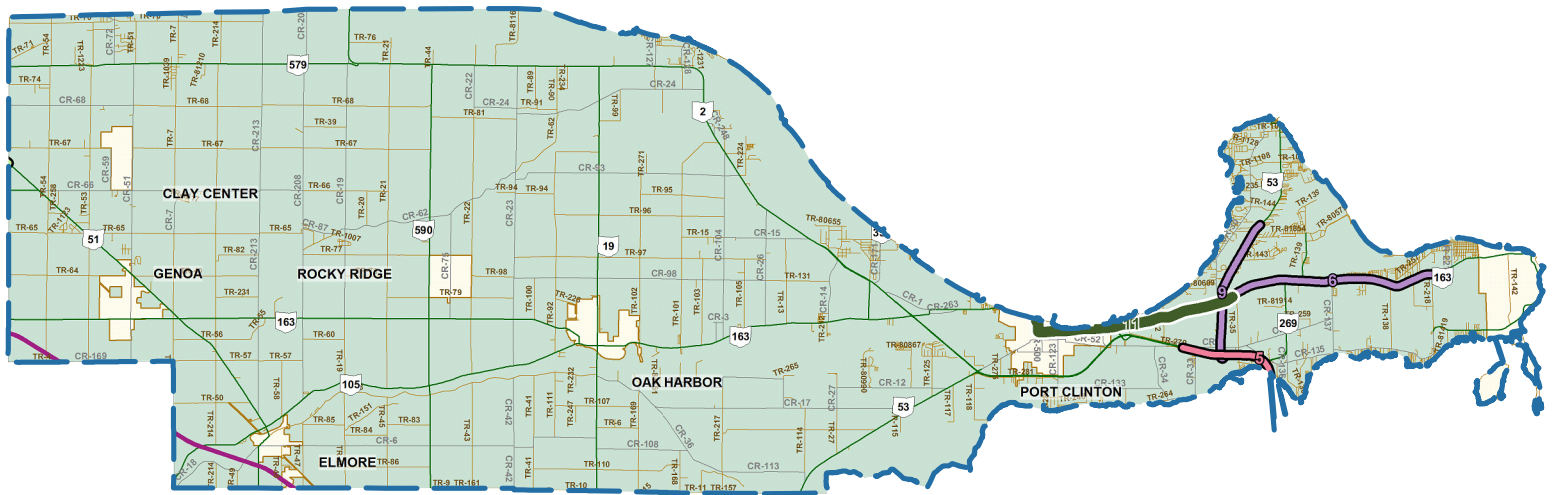

# Ottawa County Motorcycle Crash Totals

\*Based on 2006-2010 Crash Data