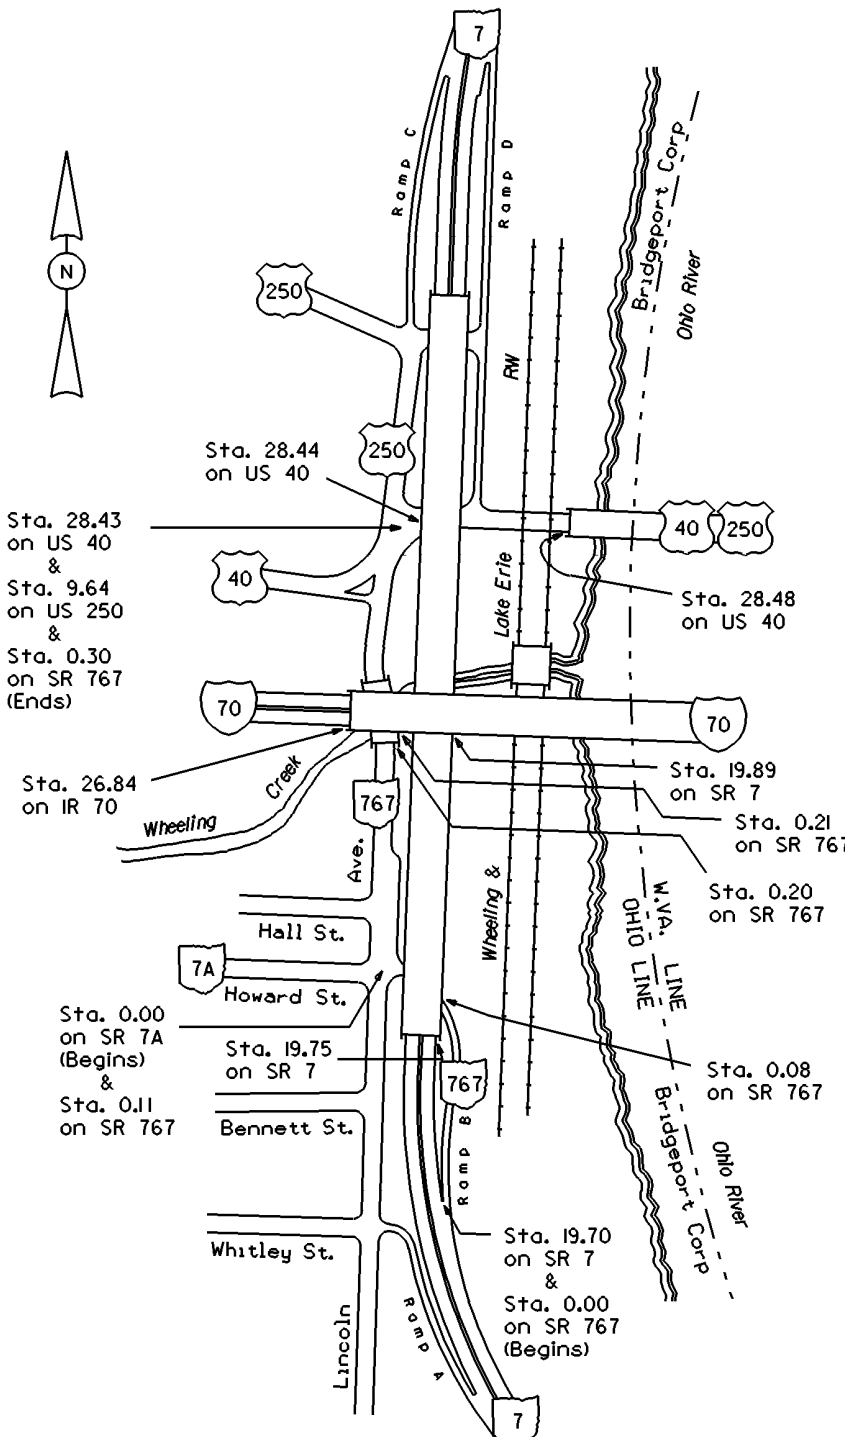

STATE OF OHIO - DEPARTMENT OF TRANSPORTATION

STATE ROUTE SECTIONS ON CONTINUOUS MILEAGE STATIONING

DISTRICT 11  
 COUNTY BELMONT  
 ROUTE SR 767

# INTERCHANGES

USs 40 & 250,  
SRs 7, 7A & 767

BELMONT COUNTY

INTERCHANGE ID NUMBER = 006800

US 40 SHEET 6 OF 6  
 US 250 SHEET 2 OF 2  
 SR 7 SHEET 4 OF 6  
 SR 7A SHEET 1 OF 1  
 SR 767 SHEET 1 OF 1