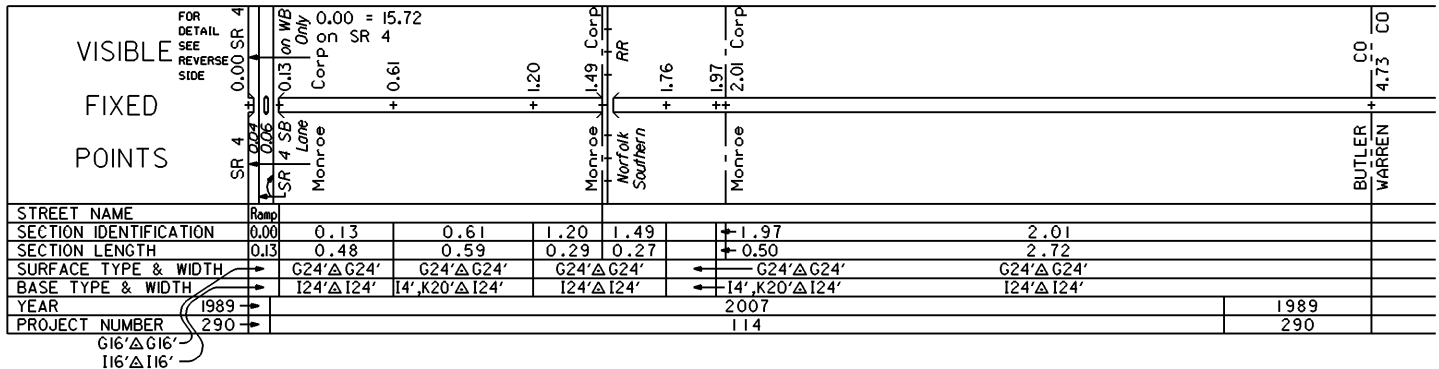

STATE OF OHIO - DEPARTMENT OF TRANSPORTATION

STATE ROUTE SECTIONS ON CONTINUOUS MILEAGE STATIONING

DISTRICT 8  
 COUNTY BUTLER  
 ROUTE SR 63

PERPETUATION

INTERCHANGE  
 SR 4 & SR 63  
 BUTLER COUNTY  
 INTERCHANGE ID NUMBER = 008000