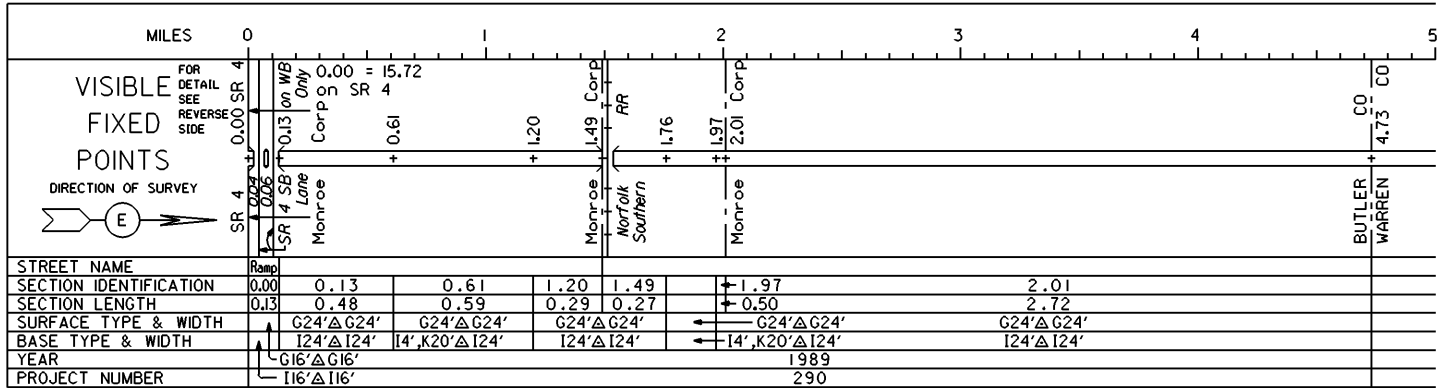

STATE OF OHIO - DEPARTMENT OF TRANSPORTATION

STATE ROUTE SECTIONS ON CONTINUOUS MILEAGE STATIONING

DISTRICT 8  
 COUNTY BUTLER  
 ROUTE SR 63

PERPETUATION

INTERCHANGE  
 SR 4 & SR 63  
 BUTLER COUNTY  
 INTERCHANGE ID NUMBER = 008000