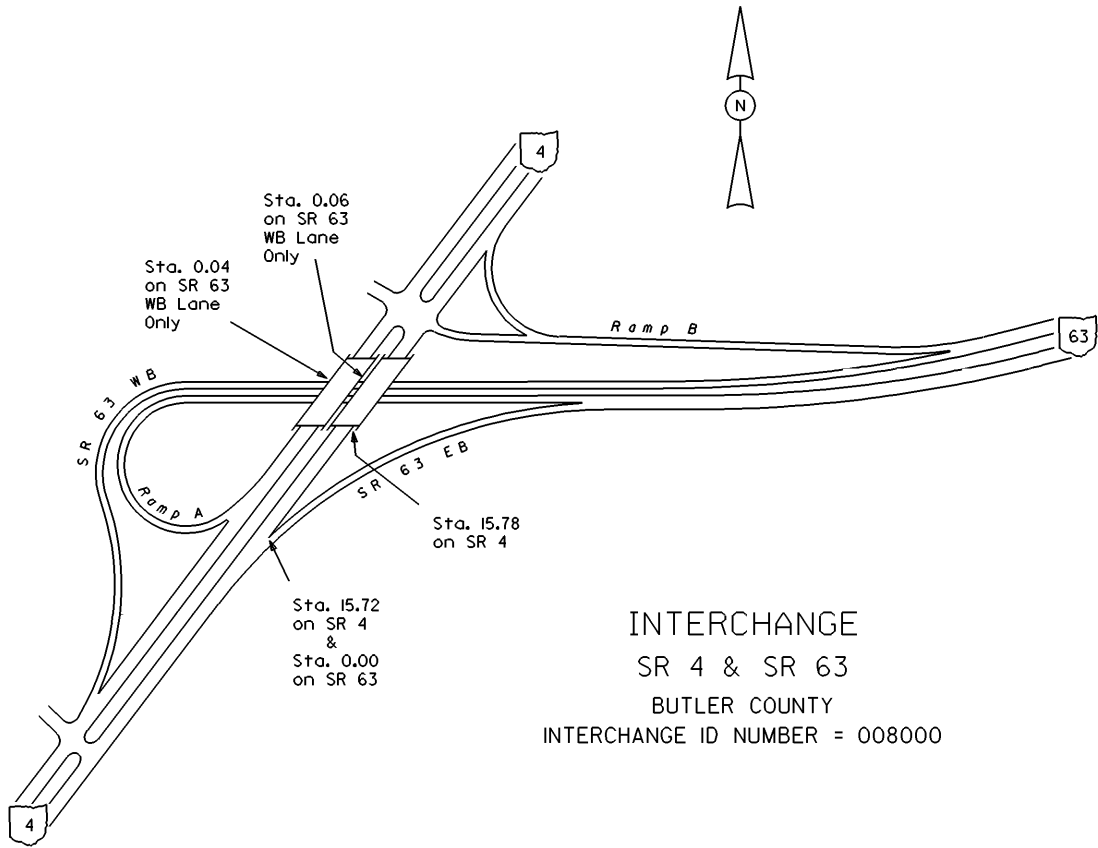

STATE OF OHIO - DEPARTMENT OF TRANSPORTATION

STATE ROUTE SECTIONS ON CONTINUOUS MILEAGE STATIONING

DISTRICT 8  
 COUNTY BUTLER  
 ROUTE SR 63

PERPETUATION

INTERCHANGE  
 SR 4 & SR 63  
 BUTLER COUNTY  
 INTERCHANGE ID NUMBER = 008000