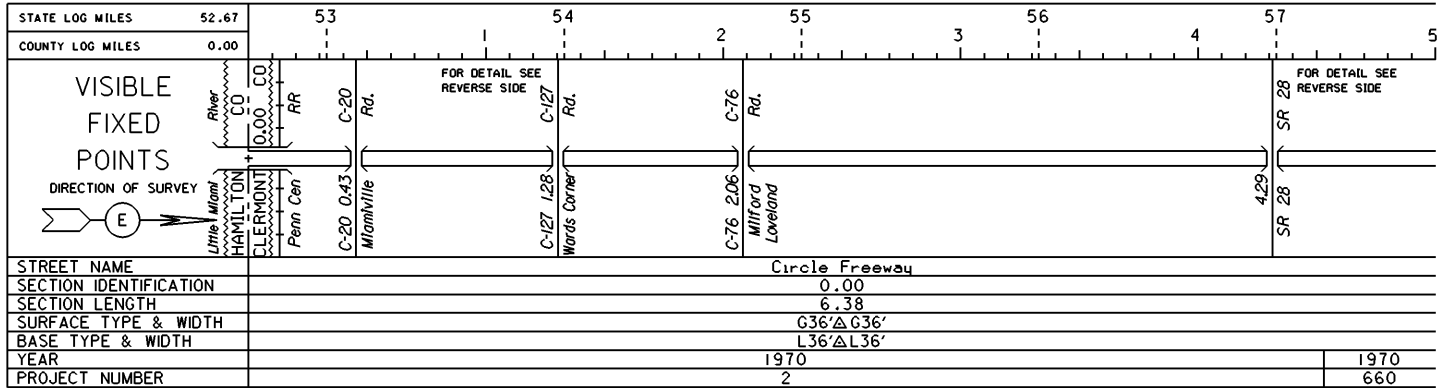

STATE OF OHIO - DEPARTMENT OF TRANSPORTATION

STATE ROUTE SECTIONS ON CONTINUOUS MILEAGE STATIONING

DISTRICT	8
COUNTY	CLERMONT
ROUTE	IR 275

PERPETUATION

INTERCHANGE
IR 275 & C-127

CLERMONT COUNTY
INTERCHANGE ID NUMBER = 010200

Sta. 1.28
on IR 275

INTERCHANGE
IR 275 & SR 28
CLERMONT COUNTY
INTERCHANGE ID NUMBER = 010300

STATE OF OHIO - DEPARTMENT OF TRANSPORTATION

STATE ROUTE SECTIONS ON CONTINUOUS MILEAGE STATIONING

DISTRICT	8
COUNTY	CLERMONT
ROUTE	IR 275

PERPETUATION

INTERCHANGE
IR 275 & SR 450
CLERMONT COUNTY
INTERCHANGE ID NUMBER = 010400

STATE OF OHIO - DEPARTMENT OF TRANSPORTATION

STATE ROUTE SECTIONS ON CONTINUOUS MILEAGE STATIONING

DISTRICT	8
COUNTY	CLERMONT
ROUTE	IR 275

PERPETUATION

2005
7

INTERCHANGE
IR 275 & SR 32
CLERMONT COUNTY
INTERCHANGE ID NUMBER = 010500

INTERCHANGE
IR 275 & SR 125
CLERMONT COUNTY
INTERCHANGE ID NUMBER = 010600