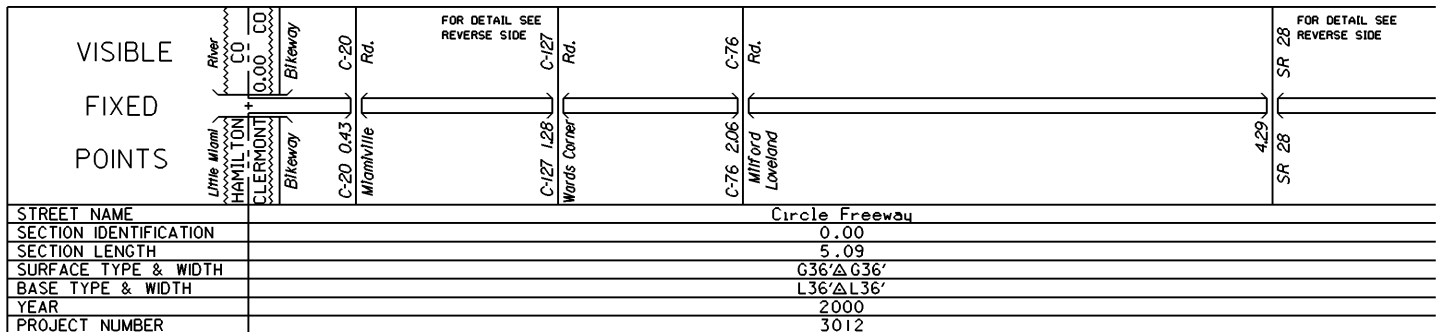

STATE OF OHIO - DEPARTMENT OF TRANSPORTATION

STATE ROUTE SECTIONS ON CONTINUOUS MILEAGE STATIONING

DISTRICT	8
COUNTY	CLERMONT
ROUTE	IR 275

PERPETUATION

INTERCHANGE
IR 275 & C-127

CLERMONT COUNTY
INTERCHANGE ID NUMBER = 010200

Sta. 1.28
on IR 275

INTERCHANGE
IR 275 & SR 28
CLERMONT COUNTY
INTERCHANGE ID NUMBER = 010300

STATE OF OHIO - DEPARTMENT OF TRANSPORTATION

STATE ROUTE SECTIONS ON CONTINUOUS MILEAGE STATIONING

DISTRICT	8
COUNTY	CLERMONT
ROUTE	IR 275