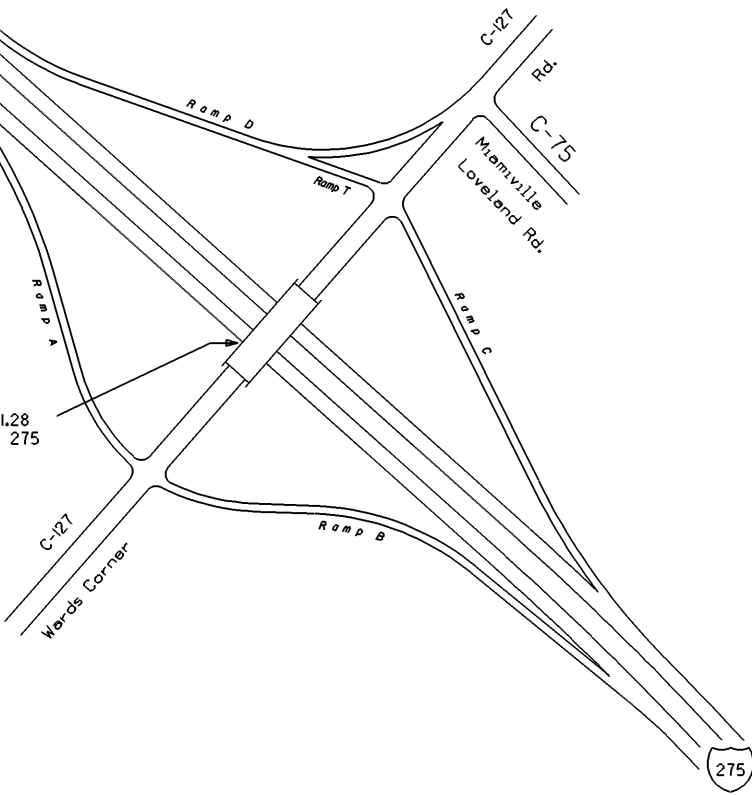

STATE OF OHIO - DEPARTMENT OF TRANSPORTATION

STATE ROUTE SECTIONS ON CONTINUOUS MILEAGE STATIONING

DISTRICT	8
COUNTY	CLERMONT
ROUTE	IR 275

PERPETUATION

INTERCHANGE
IR 275 & C-127

CLERMONT COUNTY
INTERCHANGE ID NUMBER = 010200

Sta. 1.28
on IR 275

INTERCHANGE
IR 275 & SR 28
CLERMONT COUNTY
INTERCHANGE ID NUMBER = 010300

STATE OF OHIO - DEPARTMENT OF TRANSPORTATION

STATE ROUTE SECTIONS ON CONTINUOUS MILEAGE STATIONING

DISTRICT	8
COUNTY	CLERMONT
ROUTE	IR 275

PERPETUATION

INTERCHANGE
IR 275 & SR 450
CLERMONT COUNTY
INTERCHANGE ID NUMBER = 010400

STATE OF OHIO - DEPARTMENT OF TRANSPORTATION

STATE ROUTE SECTIONS ON CONTINUOUS MILEAGE STATIONING

DISTRICT	8
COUNTY	CLERMONT
ROUTE	IR 275