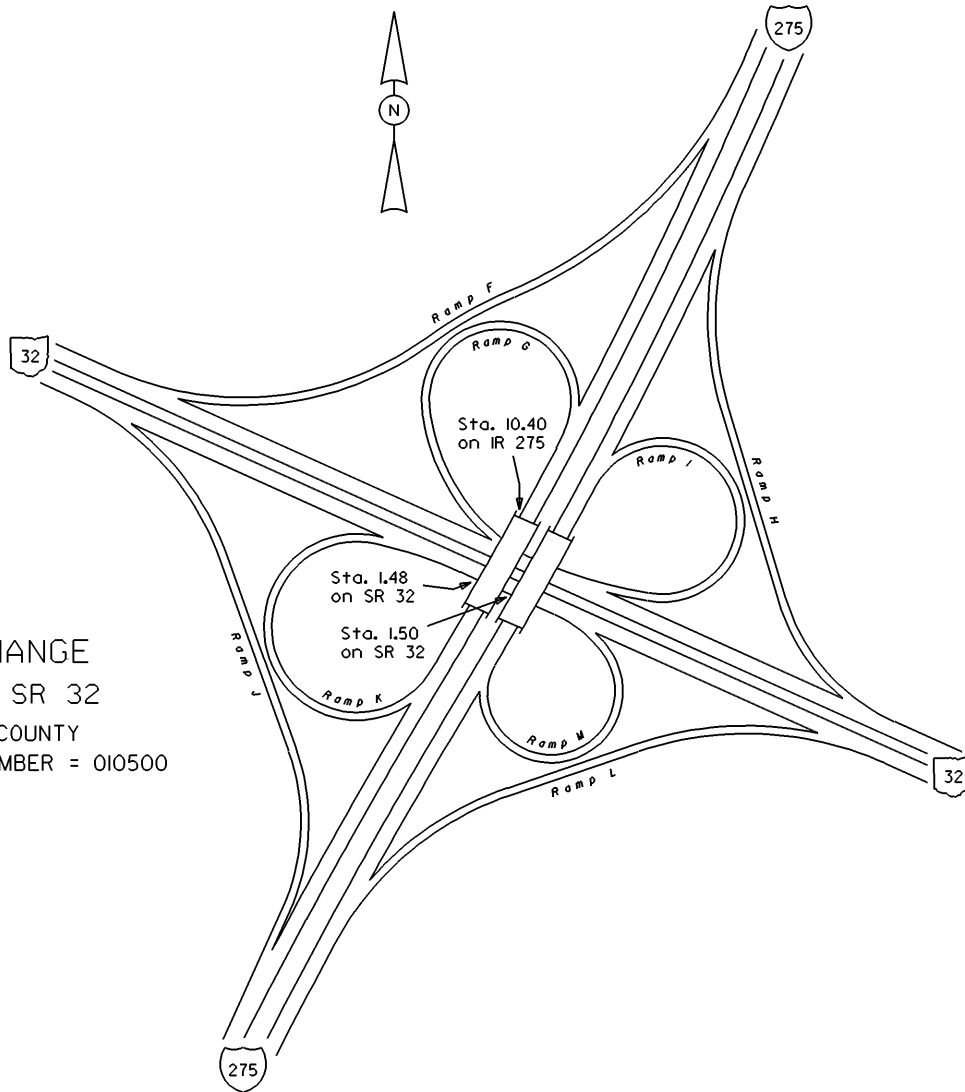

INTERCHANGE
IR 275 & SR 32
CLERMONT COUNTY
INTERCHANGE ID NUMBER = 010500