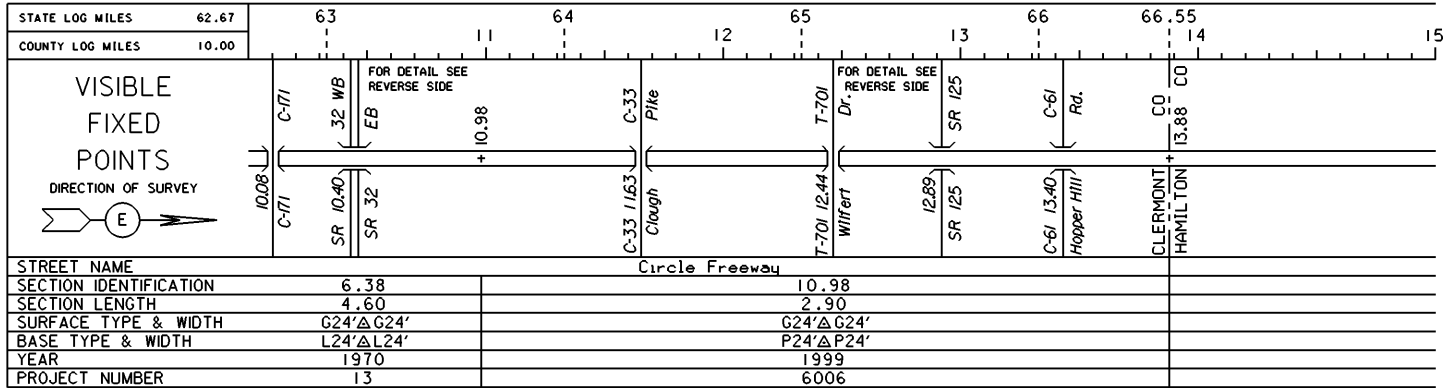

PERPETUATION

2005
7

INTERCHANGE
IR 275 & SR 32
CLERMONT COUNTY
INTERCHANGE ID NUMBER = 010500

INTERCHANGE
IR 275 & SR 125
CLERMONT COUNTY
INTERCHANGE ID NUMBER = 010600