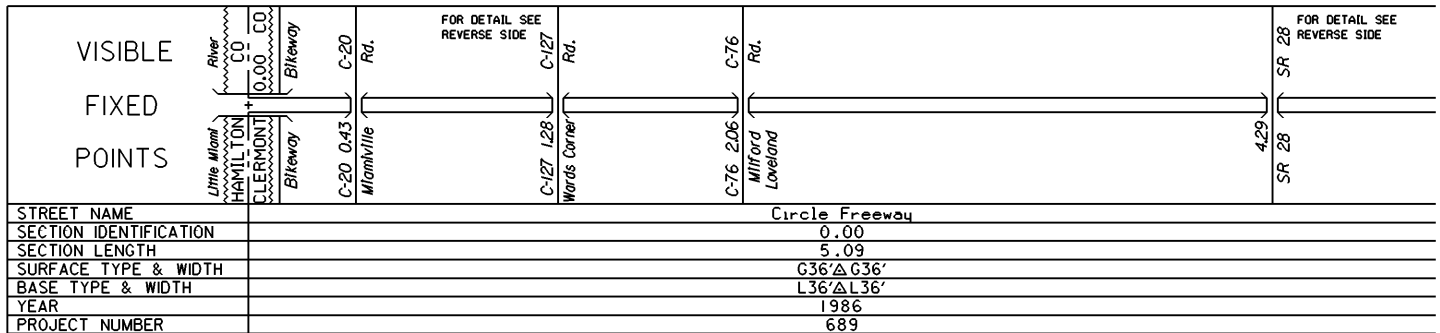

STATE OF OHIO - DEPARTMENT OF TRANSPORTATION

STATE ROUTE SECTIONS ON CONTINUOUS MILEAGE STATIONING

DISTRICT	8
COUNTY	CLERMONT
ROUTE	IR 275

PERPETUATION

INTERCHANGE
IR 275 & C-127

CLERMONT COUNTY
INTERCHANGE ID NUMBER = 010200

Sta. 1.28
on IR 275

INTERCHANGE
IR 275 & SR 28
CLERMONT COUNTY
INTERCHANGE ID NUMBER = 010300

STATE OF OHIO - DEPARTMENT OF TRANSPORTATION

STATE ROUTE SECTIONS ON CONTINUOUS MILEAGE STATIONING

DISTRICT	8
COUNTY	CLERMONT
ROUTE	IR 275