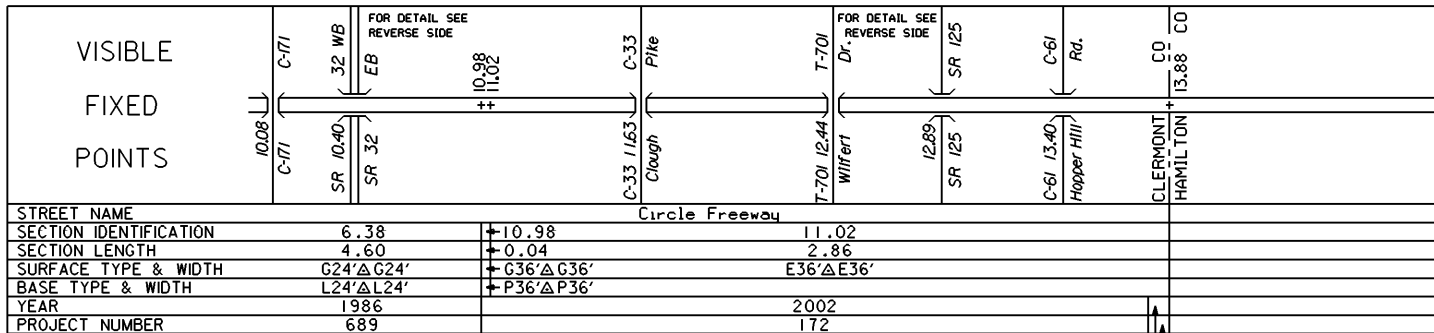

PERPETUATION