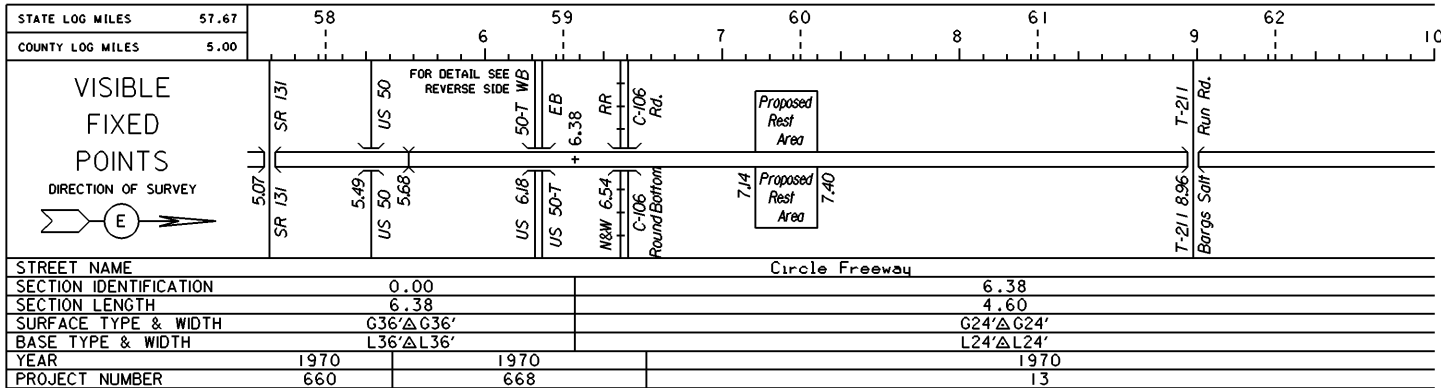

STATE OF OHIO - DEPARTMENT OF TRANSPORTATION

STATE ROUTE SECTIONS ON CONTINUOUS MILEAGE STATIONING

DISTRICT	8
COUNTY	CLERMONT
ROUTE	IR 275

PERPETUATION

INTERCHANGE
IR 275 & C-127

CLERMONT COUNTY
INTERCHANGE ID NUMBER = 010200

Sta. 1.28
on IR 275

INTERCHANGE
IR 275 & SR 28
CLERMONT COUNTY
INTERCHANGE ID NUMBER = 010300

STATE OF OHIO - DEPARTMENT OF TRANSPORTATION

STATE ROUTE SECTIONS ON CONTINUOUS MILEAGE STATIONING

DISTRICT	8
COUNTY	CLERMONT
ROUTE	IR 275