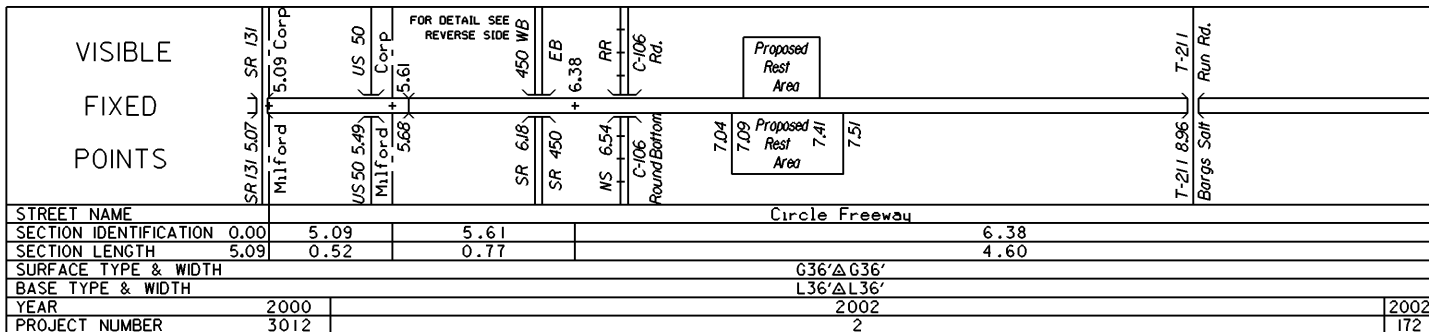

PERPETUATION