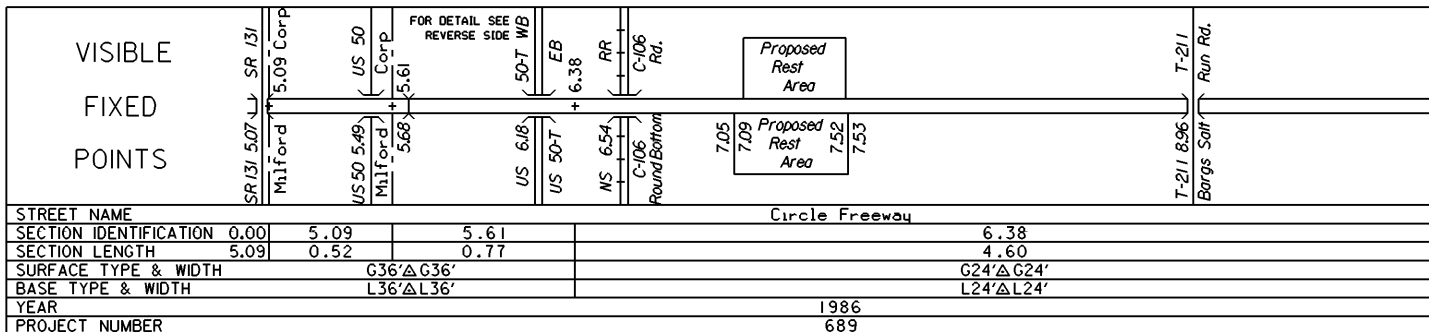

PERPETUATION