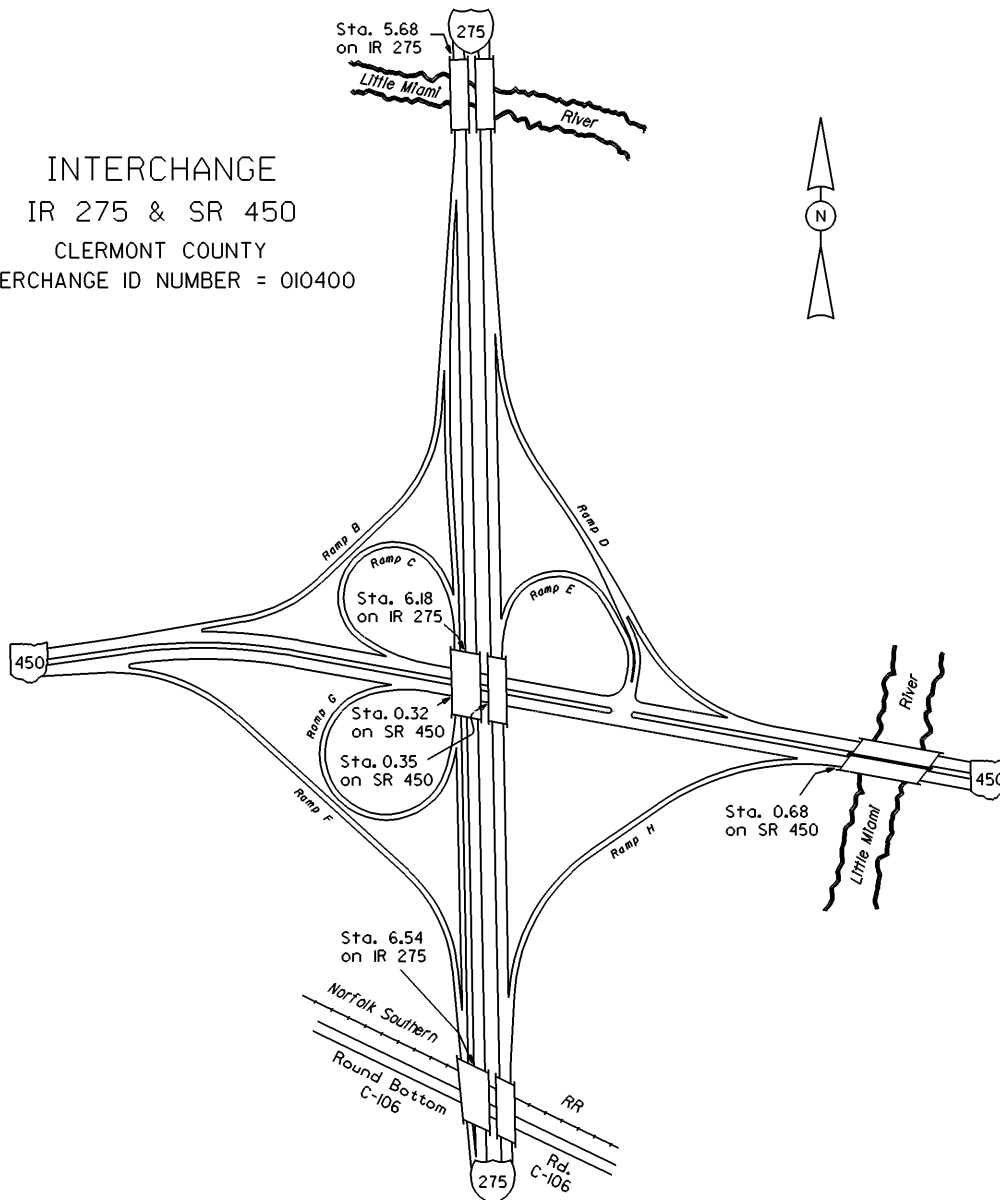

STATE OF OHIO - DEPARTMENT OF TRANSPORTATION

STATE ROUTE SECTIONS ON CONTINUOUS MILEAGE STATIONING

DISTRICT	8
COUNTY	CLERMONT
ROUTE	IR 275

PERPETUATION

INTERCHANGE
IR 275 & C-127

CLERMONT COUNTY
INTERCHANGE ID NUMBER = 010200

Sta. 1.28
on IR 275

INTERCHANGE
IR 275 & SR 28
CLERMONT COUNTY
INTERCHANGE ID NUMBER = 010300

STATE OF OHIO - DEPARTMENT OF TRANSPORTATION

STATE ROUTE SECTIONS ON CONTINUOUS MILEAGE STATIONING

DISTRICT	8
COUNTY	CLERMONT
ROUTE	IR 275

PERPETUATION

INTERCHANGE
IR 275 & SR 450
CLERMONT COUNTY
INTERCHANGE ID NUMBER = 010400

STATE OF OHIO - DEPARTMENT OF TRANSPORTATION

STATE ROUTE SECTIONS ON CONTINUOUS MILEAGE STATIONING

DISTRICT	8
COUNTY	CLERMONT
ROUTE	IR 275