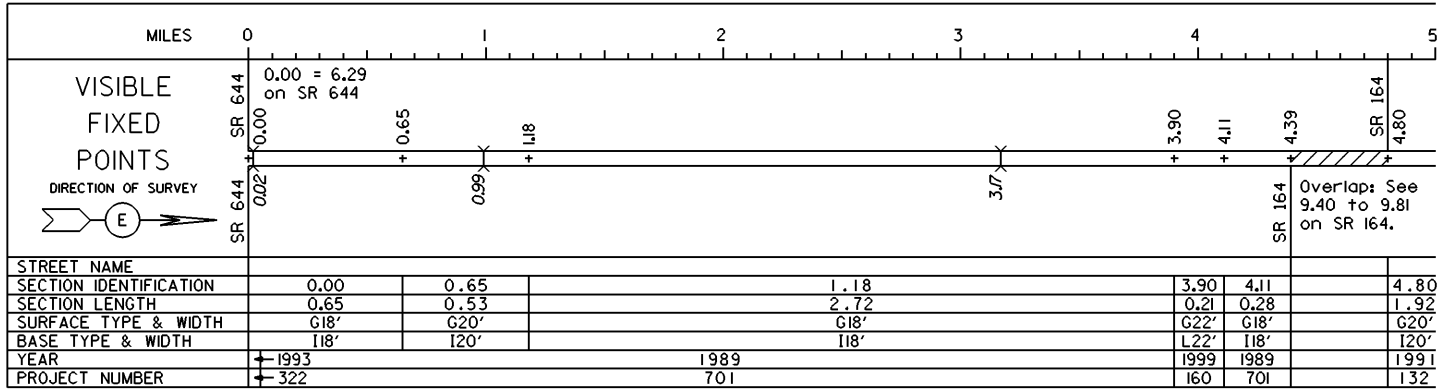

STATE OF OHIO - DEPARTMENT OF TRANSPORTATION

STATE ROUTE SECTIONS ON CONTINUOUS MILEAGE STATIONING

DISTRICT	11
COUNTY	COLUMBIANA
ROUTE	SR 518

PERPETUATION

STATE OF OHIO - DEPARTMENT OF TRANSPORTATION
STATE ROUTE SECTIONS ON CONTINUOUS MILEAGE STATIONING

DISTRICT 11
COUNTY COLUMBIANA
ROUTE SR 518

PERPETUATION

STATE OF OHIO - DEPARTMENT OF TRANSPORTATION
STATE ROUTE SECTIONS ON CONTINUOUS MILEAGE STATIONING

DISTRICT 11
COUNTY COLUMBIANA
ROUTE SR 518

PERPETUATION