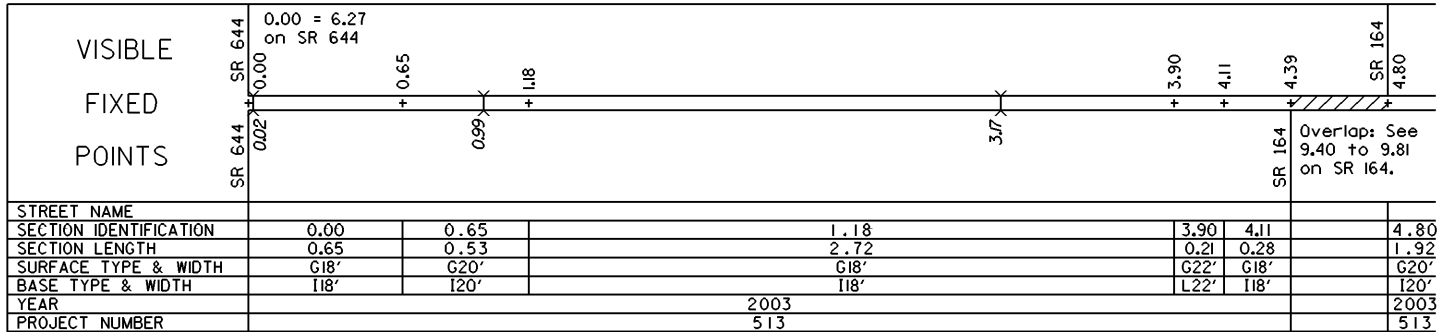

STATE OF OHIO - DEPARTMENT OF TRANSPORTATION

STATE ROUTE SECTIONS ON CONTINUOUS MILEAGE STATIONING

DISTRICT	11
COUNTY	COLUMBIANA
ROUTE	SR 518

PERPETUATION

STATE OF OHIO - DEPARTMENT OF TRANSPORTATION
STATE ROUTE SECTIONS ON CONTINUOUS MILEAGE STATIONING

DISTRICT 11
COUNTY COLUMBIANA
ROUTE SR 518

PERPETUATION

STATE OF OHIO - DEPARTMENT OF TRANSPORTATION
STATE ROUTE SECTIONS ON CONTINUOUS MILEAGE STATIONING

DISTRICT 11
COUNTY COLUMBIANA
ROUTE SR 518

PERPETUATION