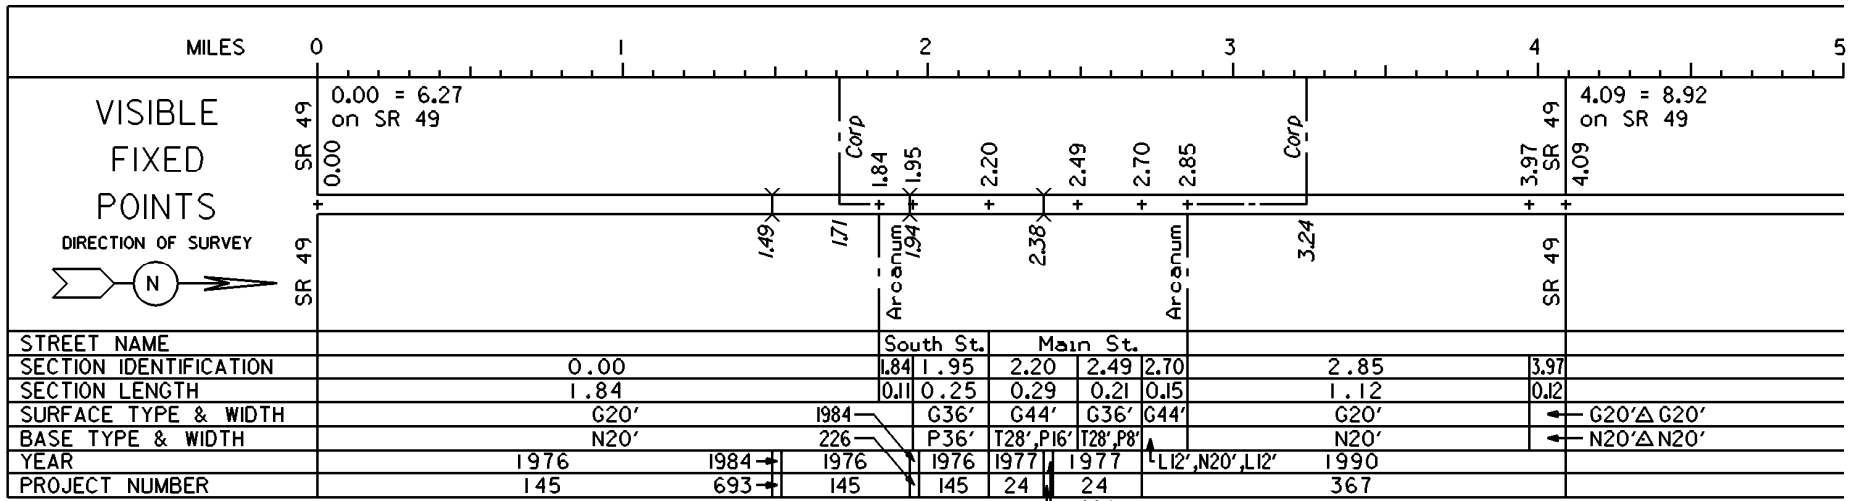

STATE OF OHIO - DEPARTMENT OF TRANSPORTATION

STATE ROUTE SECTIONS ON CONTINUOUS MILEAGE STATIONING

DISTRICT 7
 COUNTY DARKE
 ROUTE SR 49A

PERPETUATION
 1984
 426