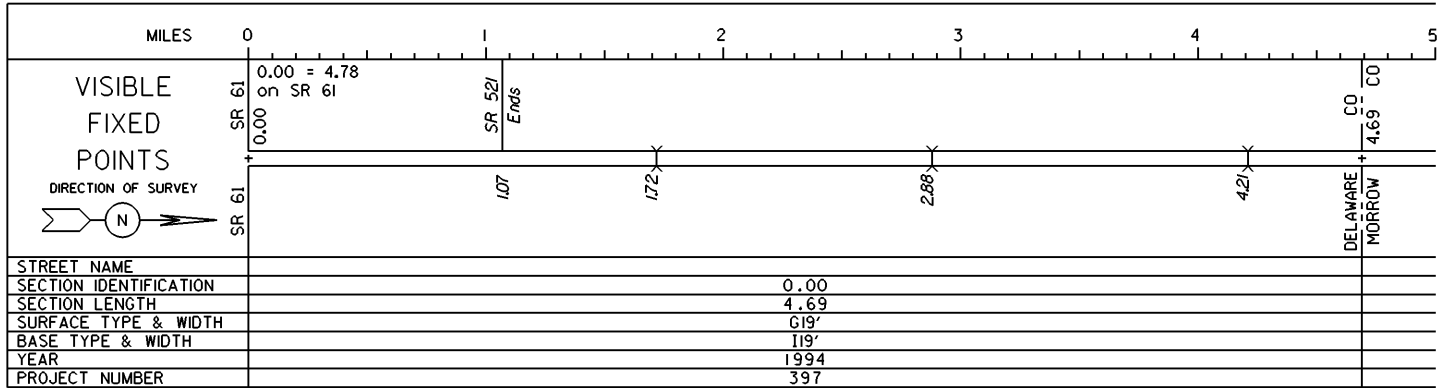

STATE OF OHIO - DEPARTMENT OF TRANSPORTATION

STATE ROUTE SECTIONS ON CONTINUOUS MILEAGE STATIONING

DISTRICT 6  
 COUNTY DELAWARE  
 ROUTE SR 656

PERPETUATION