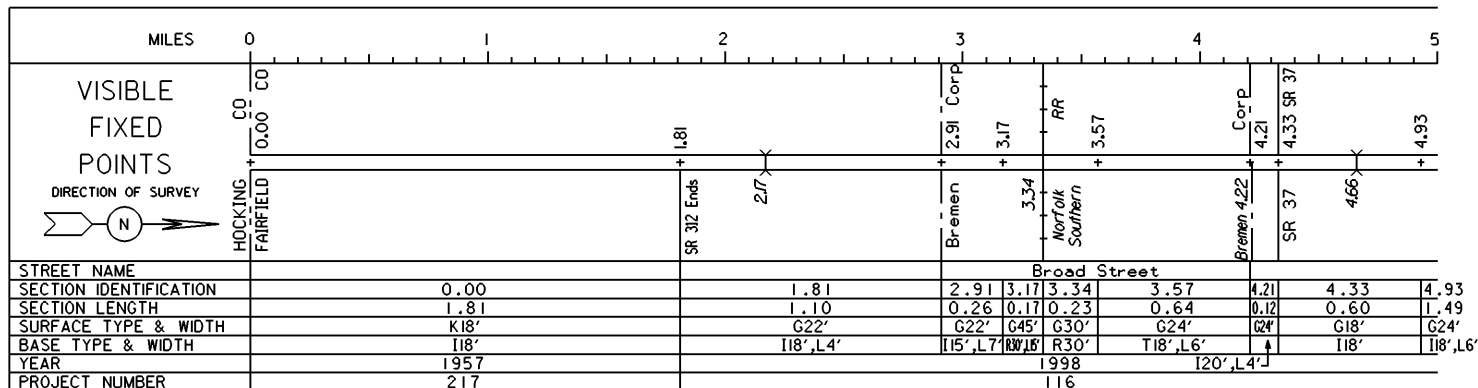

STATE OF OHIO - DEPARTMENT OF TRANSPORTATION  
STATE ROUTE SECTIONS ON CONTINUOUS MILEAGE STATIONING

DISTRICT 5  
COUNTY FAIRFIELD  
ROUTE SR 664

PERPETUATION

STATE OF OHIO - DEPARTMENT OF TRANSPORTATION  
STATE ROUTE SECTIONS ON CONTINUOUS MILEAGE STATIONING

DISTRICT 5  
COUNTY FAIRFIELD  
ROUTE SR 664

PERPETUATION

STATE OF OHIO - DEPARTMENT OF TRANSPORTATION  
STATE ROUTE SECTIONS ON CONTINUOUS MILEAGE STATIONING

DISTRICT 5  
COUNTY FAIRFIELD  
ROUTE SR 664