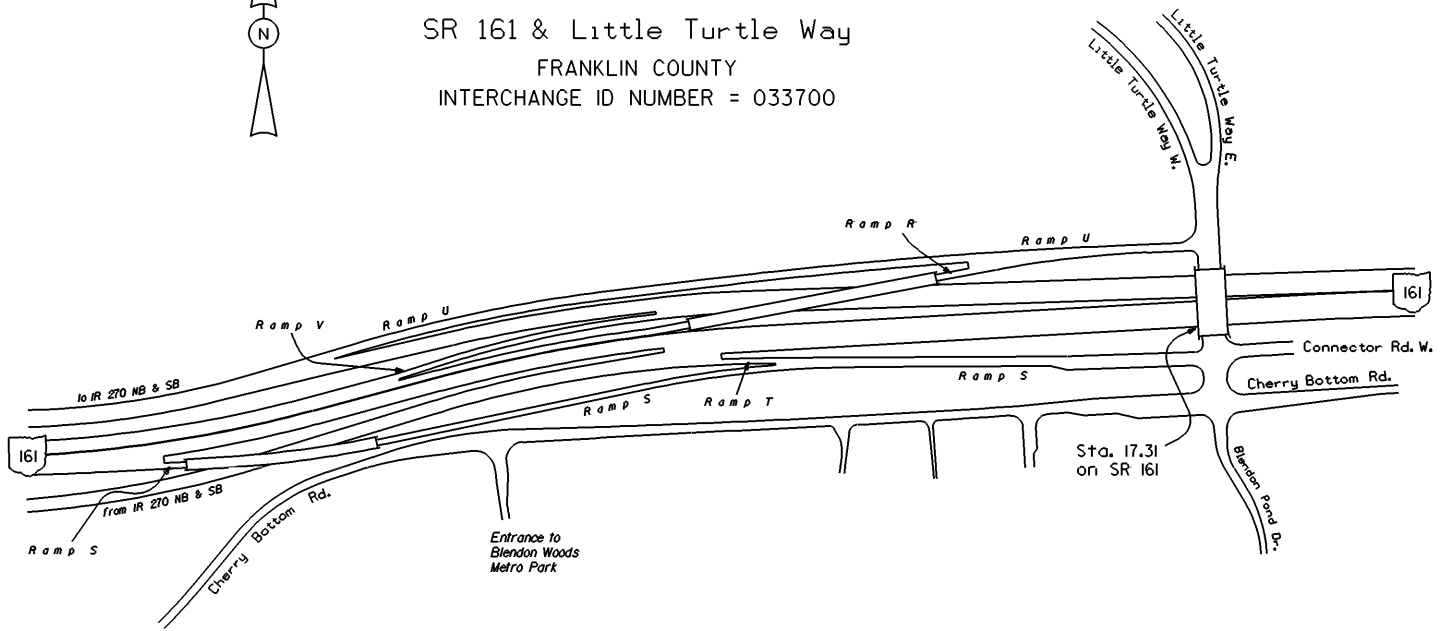

STATE OF OHIO - DEPARTMENT OF TRANSPORTATION
STATE ROUTE SECTIONS ON CONTINUOUS MILEAGE STATIONING

DISTRICT 6
COUNTY FRANKLIN
ROUTE SR 161

PERPETUATION

INTERCHANGE
US 33, SR 161 & SR 257
FRANKLIN COUNTY
INTERCHANGE ID NUMBER = 032300

STATE OF OHIO - DEPARTMENT OF TRANSPORTATION
STATE ROUTE SECTIONS ON CONTINUOUS MILEAGE STATIONING

DISTRICT 6
COUNTY FRANKLIN
ROUTE SR 161

INTERCHANGE
SR 161 & SR 315
FRANKLIN COUNTY
INTERCHANGE ID NUMBER = 033500

INTERCHANGE
SR 3 & SR 161
FRANKLIN COUNTY
INTERCHANGE ID NUMBER = 033000

STATE OF OHIO - DEPARTMENT OF TRANSPORTATION
STATE ROUTE SECTIONS ON CONTINUOUS MILEAGE STATIONING

DISTRICT 6
COUNTY FRANKLIN
ROUTE SR 161

NORTHEAST
INTERCHANGE
IR 270 & SR 161
FRANKLIN COUNTY
INTERCHANGE ID NUMBER = 030400

INTERCHANGE
 SR 161 & Sunbury Rd.(C-8)
 FRANKLIN COUNTY
 INTERCHANGE ID NUMBER = 033600

INTERCHANGE
SR 161 & Little Turtle Way
FRANKLIN COUNTY
INTERCHANGE ID NUMBER = 033700