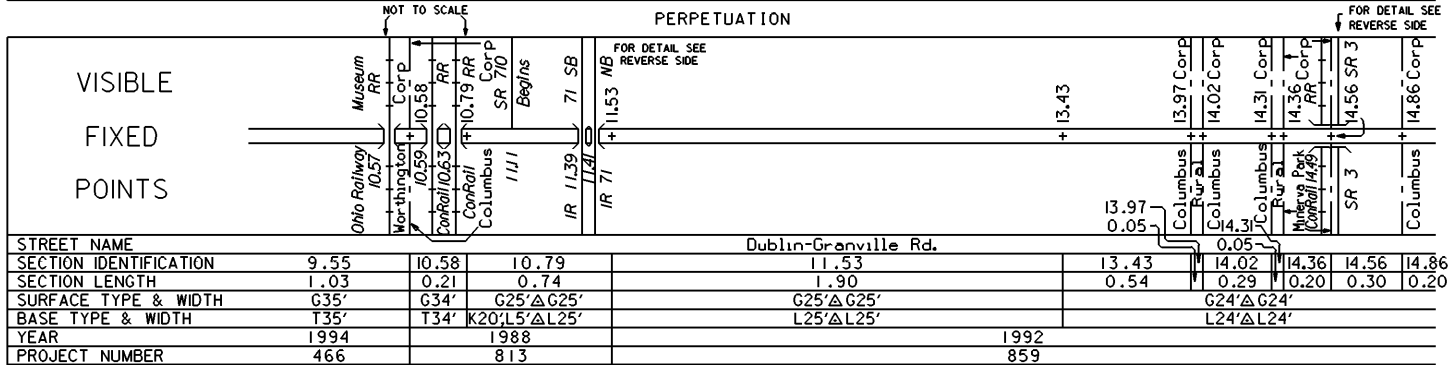

STATE OF OHIO - DEPARTMENT OF TRANSPORTATION

STATE ROUTE SECTIONS ON CONTINUOUS MILEAGE STATIONING

DISTRICT	6
COUNTY	FRANKLIN
ROUTE	SR 161