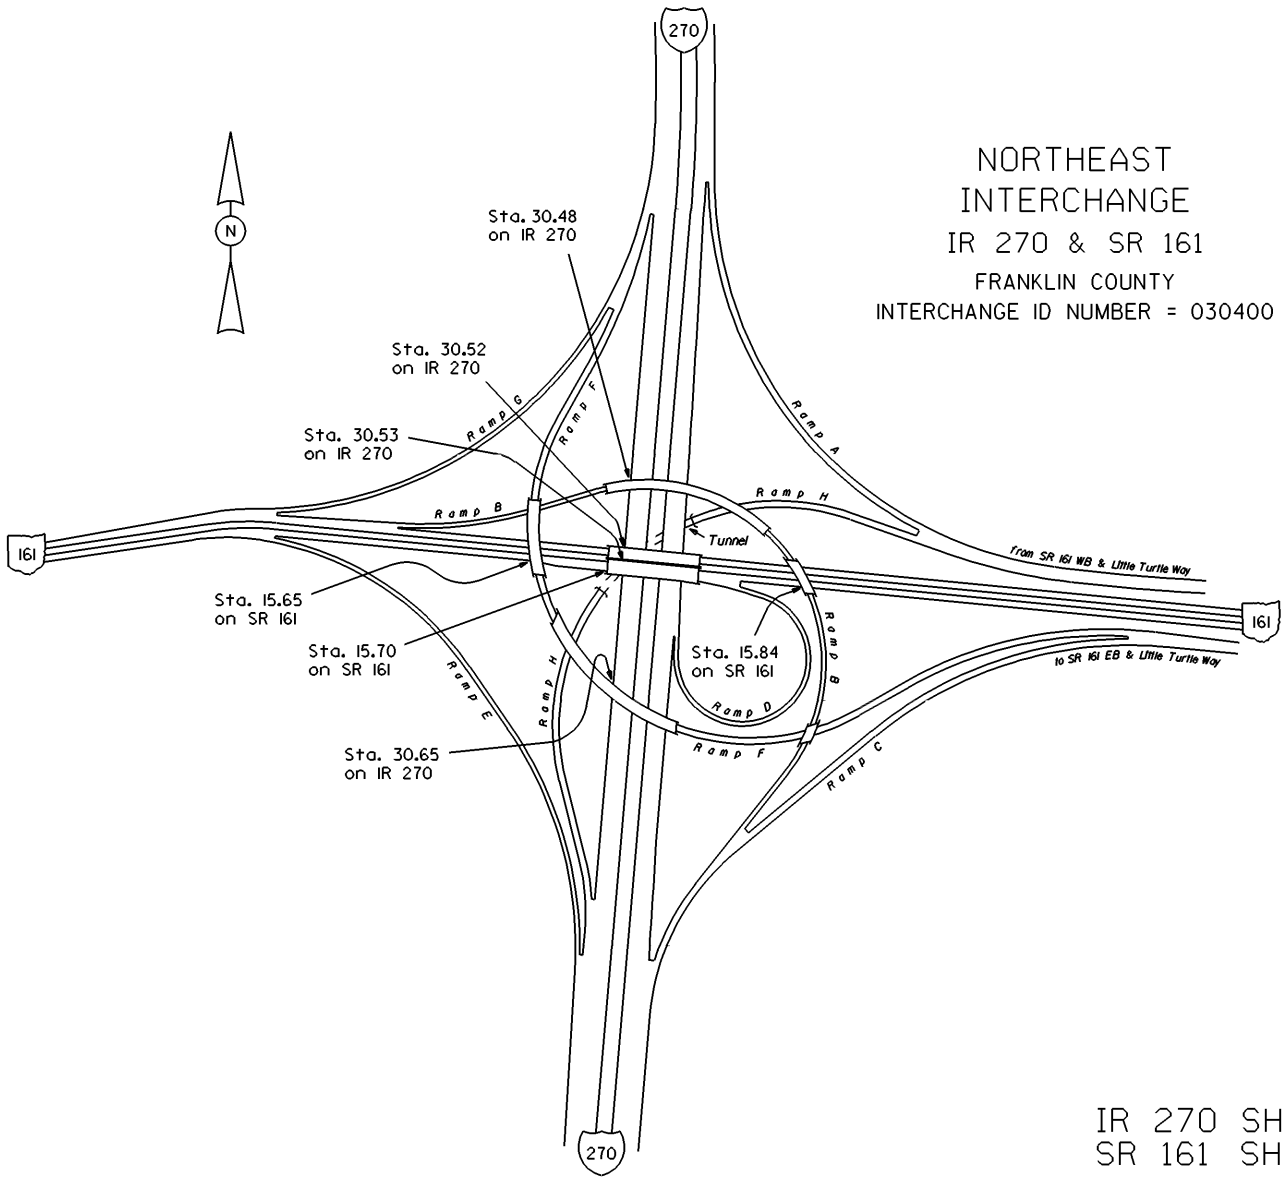

NORTHEAST
INTERCHANGE
IR 270 & SR 161
FRANKLIN COUNTY
INTERCHANGE ID NUMBER = 030400