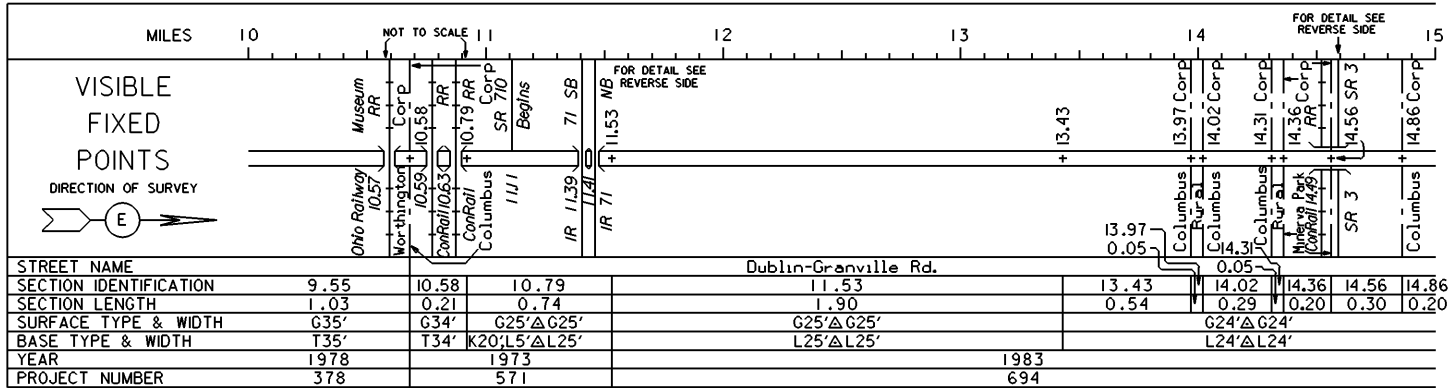

STATE OF OHIO - DEPARTMENT OF TRANSPORTATION
STATE ROUTE SECTIONS ON CONTINUOUS MILEAGE STATIONING

DISTRICT 6
COUNTY FRANKLIN
ROUTE SR 161

PERPETUATION

INTERCHANGE
US 33, SR 161 & SR 257
FRANKLIN COUNTY
INTERCHANGE ID NUMBER = 032300

STATE OF OHIO - DEPARTMENT OF TRANSPORTATION
STATE ROUTE SECTIONS ON CONTINUOUS MILEAGE STATIONING

DISTRICT 6
COUNTY FRANKLIN
ROUTE SR 161

INTERCHANGE
SR 161 & SR 315
FRANKLIN COUNTY
INTERCHANGE ID NUMBER = 033500

SR 161 SHEET 2 OF 5
SR 315 SHEET 4 OF 4

REVISED Jan 2001

STATE OF OHIO - DEPARTMENT OF TRANSPORTATION

STATE ROUTE SECTIONS ON CONTINUOUS MILEAGE STATIONING

DISTRICT	6
COUNTY	FRANKLIN
ROUTE	SR 161

INTERCHANGE
IR 71 & SR 161
FRANKLIN COUNTY
INTERCHANGE ID NUMBER = 029000

INTERCHANGE
SR 3 & SR 161
FRANKLIN COUNTY
INTERCHANGE ID NUMBER = 033000

STATE OF OHIO - DEPARTMENT OF TRANSPORTATION
STATE ROUTE SECTIONS ON CONTINUOUS MILEAGE STATIONING

DISTRICT 6
COUNTY FRANKLIN
ROUTE SR 161