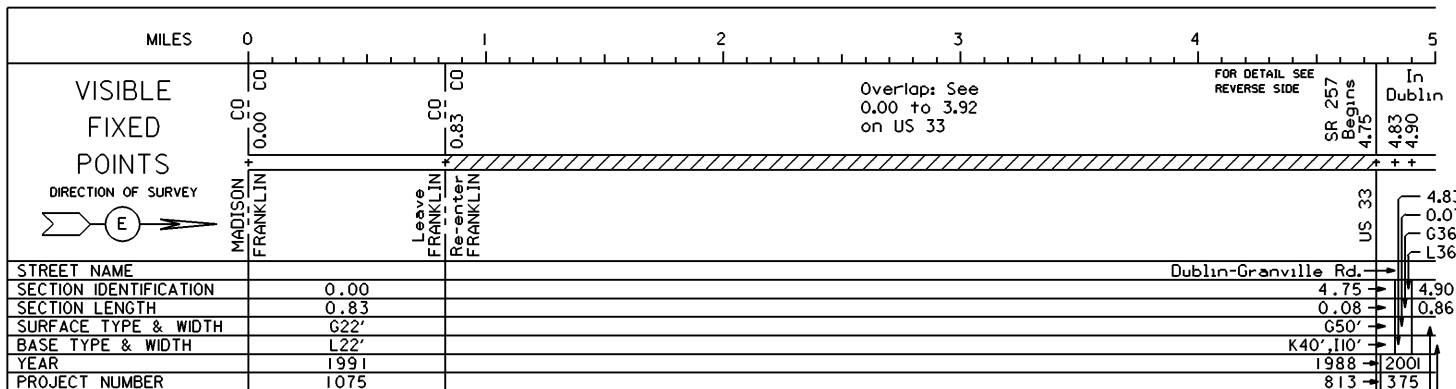

STATE OF OHIO - DEPARTMENT OF TRANSPORTATION
STATE ROUTE SECTIONS ON CONTINUOUS MILEAGE STATIONING

DISTRICT 6
COUNTY FRANKLIN
ROUTE SR 161

PERPETUATION

INTERCHANGE
US 33, SR 161 & SR 257
FRANKLIN COUNTY
INTERCHANGE ID NUMBER = 032300

STATE OF OHIO - DEPARTMENT OF TRANSPORTATION
STATE ROUTE SECTIONS ON CONTINUOUS MILEAGE STATIONING

DISTRICT 6
COUNTY FRANKLIN
ROUTE SR 161

INTERCHANGE
SR 161 & SR 315
FRANKLIN COUNTY
INTERCHANGE ID NUMBER = 033500

SR 161 SHEET 2 OF 5
SR 315 SHEET 4 OF 4

REVISED Jan 2001

STATE OF OHIO - DEPARTMENT OF TRANSPORTATION

STATE ROUTE SECTIONS ON CONTINUOUS MILEAGE STATIONING

DISTRICT	6
COUNTY	FRANKLIN
ROUTE	SR 161

INTERCHANGE
IR 71 & SR 161
FRANKLIN COUNTY
INTERCHANGE ID NUMBER = 029000

INTERCHANGE
SR 3 & SR 161
FRANKLIN COUNTY
INTERCHANGE ID NUMBER = 033000

STATE OF OHIO - DEPARTMENT OF TRANSPORTATION
STATE ROUTE SECTIONS ON CONTINUOUS MILEAGE STATIONING

DISTRICT 6
COUNTY FRANKLIN
ROUTE SR 161