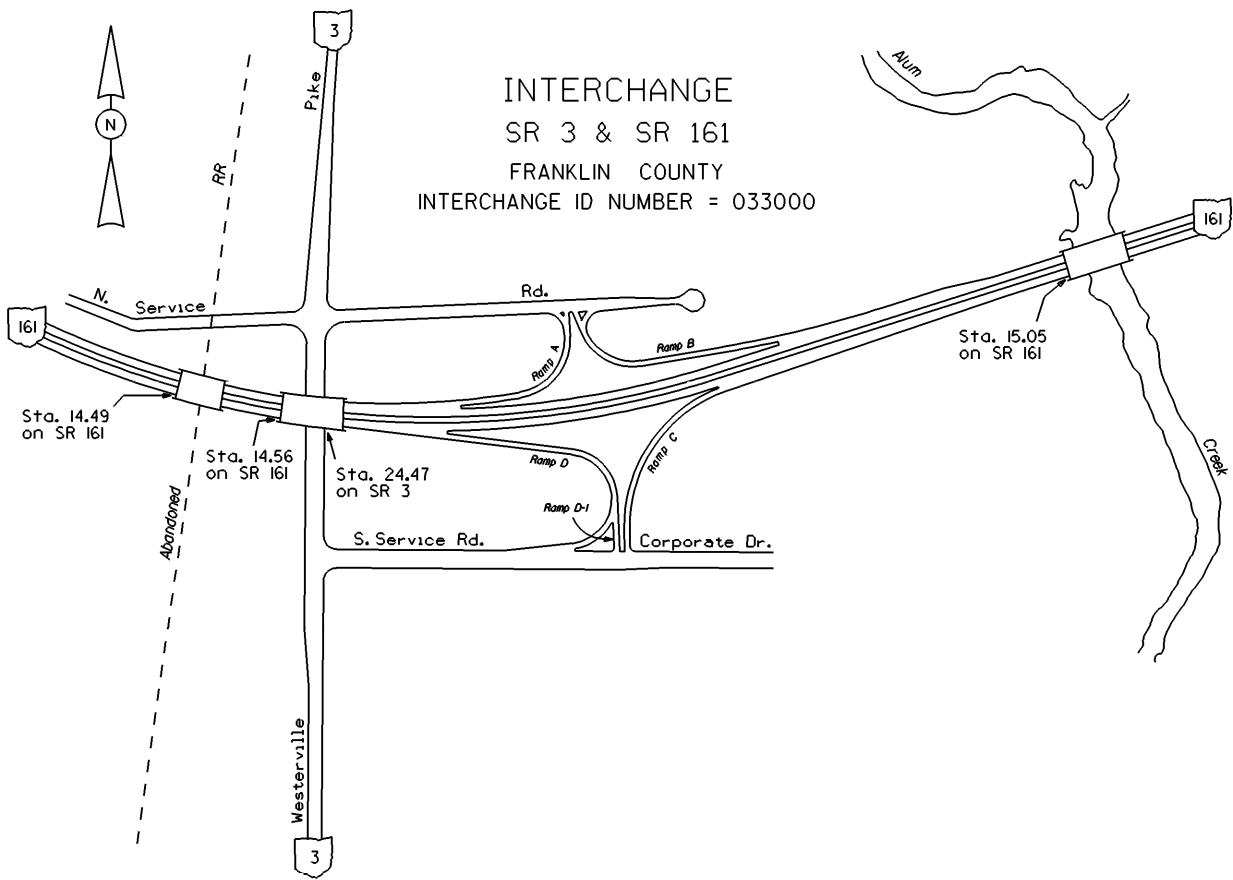

STATE OF OHIO - DEPARTMENT OF TRANSPORTATION
STATE ROUTE SECTIONS ON CONTINUOUS MILEAGE STATIONING

DISTRICT 6
COUNTY FRANKLIN
ROUTE SR 161

PERPETUATION

INTERCHANGE
US 33, SR 161 & SR 257
FRANKLIN COUNTY
INTERCHANGE ID NUMBER = 032300

STATE OF OHIO - DEPARTMENT OF TRANSPORTATION
STATE ROUTE SECTIONS ON CONTINUOUS MILEAGE STATIONING

DISTRICT 6
COUNTY FRANKLIN
ROUTE SR 161

INTERCHANGE
SR 161 & SR 315
FRANKLIN COUNTY
INTERCHANGE ID NUMBER = 033500

SR 161 SHEET 2 OF 5
SR 315 SHEET 4 OF 4

REVISED Jan 2001

STATE OF OHIO - DEPARTMENT OF TRANSPORTATION

STATE ROUTE SECTIONS ON CONTINUOUS MILEAGE STATIONING

DISTRICT	6
COUNTY	FRANKLIN
ROUTE	SR 161

INTERCHANGE
IR 71 & SR 161
FRANKLIN COUNTY
INTERCHANGE ID NUMBER = 029000

INTERCHANGE
SR 3 & SR 161
FRANKLIN COUNTY
INTERCHANGE ID NUMBER = 033000

STATE OF OHIO - DEPARTMENT OF TRANSPORTATION
STATE ROUTE SECTIONS ON CONTINUOUS MILEAGE STATIONING

DISTRICT 6
COUNTY FRANKLIN
ROUTE SR 161