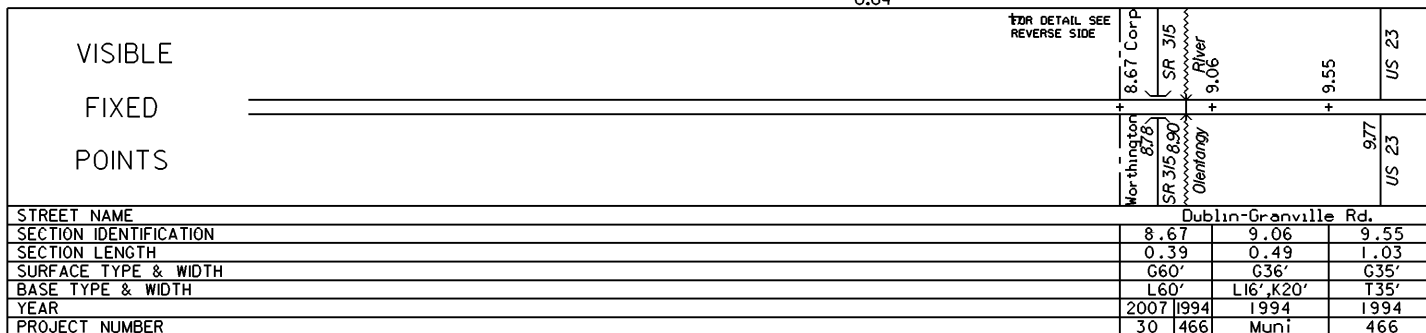

STATE OF OHIO - DEPARTMENT OF TRANSPORTATION
STATE ROUTE SECTIONS ON CONTINUOUS MILEAGE STATIONING

DISTRICT 6
COUNTY FRANKLIN
ROUTE SR 161

PERPETUATION

INTERCHANGE
US 33, SR 161 & SR 257
FRANKLIN COUNTY
INTERCHANGE ID NUMBER = 032300

STATE OF OHIO - DEPARTMENT OF TRANSPORTATION
STATE ROUTE SECTIONS ON CONTINUOUS MILEAGE STATIONING

DISTRICT 6
COUNTY FRANKLIN
ROUTE SR 161

INTERCHANGE
SR 161 & SR 315
FRANKLIN COUNTY
INTERCHANGE ID NUMBER = 033500

SR 161 SHEET 2 OF 5
SR 315 SHEET 4 OF 4

REVISED Jan 2001

STATE OF OHIO - DEPARTMENT OF TRANSPORTATION

STATE ROUTE SECTIONS ON CONTINUOUS MILEAGE STATIONING

DISTRICT	6
COUNTY	FRANKLIN
ROUTE	SR 161

INTERCHANGE
IR 71 & SR 161
FRANKLIN COUNTY
INTERCHANGE ID NUMBER = 029000

INTERCHANGE
SR 3 & SR 161
FRANKLIN COUNTY
INTERCHANGE ID NUMBER = 033000

STATE OF OHIO - DEPARTMENT OF TRANSPORTATION
STATE ROUTE SECTIONS ON CONTINUOUS MILEAGE STATIONING

DISTRICT 6
COUNTY FRANKLIN
ROUTE SR 161