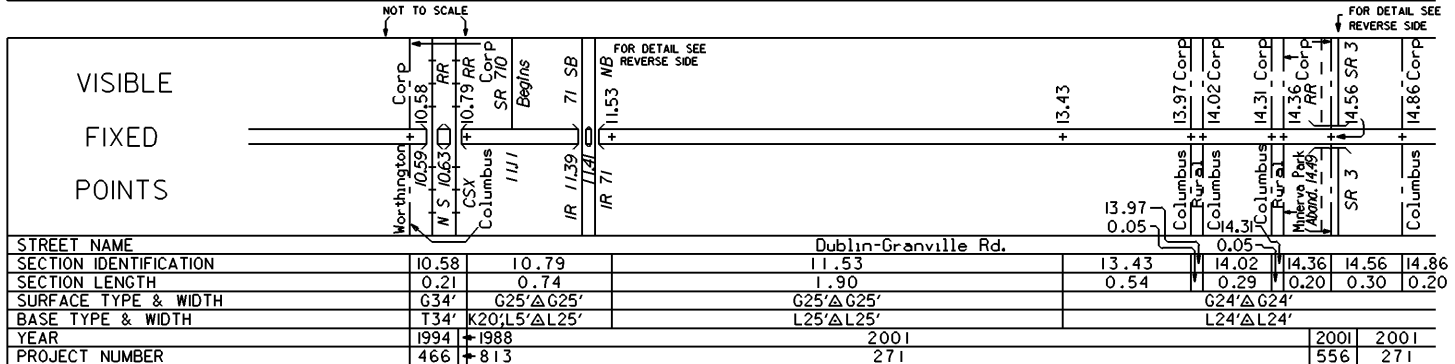

STATE OF OHIO - DEPARTMENT OF TRANSPORTATION
STATE ROUTE SECTIONS ON CONTINUOUS MILEAGE STATIONING

DISTRICT 6
COUNTY FRANKLIN
ROUTE SR 161

PERPETUATION

INTERCHANGE
US 33, SR 161 & SR 257
FRANKLIN COUNTY
INTERCHANGE ID NUMBER = 032300

STATE OF OHIO - DEPARTMENT OF TRANSPORTATION
STATE ROUTE SECTIONS ON CONTINUOUS MILEAGE STATIONING

DISTRICT 6
COUNTY FRANKLIN
ROUTE SR 161

INTERCHANGE
SR 161 & SR 315
FRANKLIN COUNTY
INTERCHANGE ID NUMBER = 033500

SR 161 SHEET 2 OF 5
SR 315 SHEET 4 OF 4

REVISED Jan 2001

STATE OF OHIO - DEPARTMENT OF TRANSPORTATION

STATE ROUTE SECTIONS ON CONTINUOUS MILEAGE STATIONING

DISTRICT	6
COUNTY	FRANKLIN
ROUTE	SR 161

INTERCHANGE
IR 71 & SR 161
FRANKLIN COUNTY
INTERCHANGE ID NUMBER = 029000