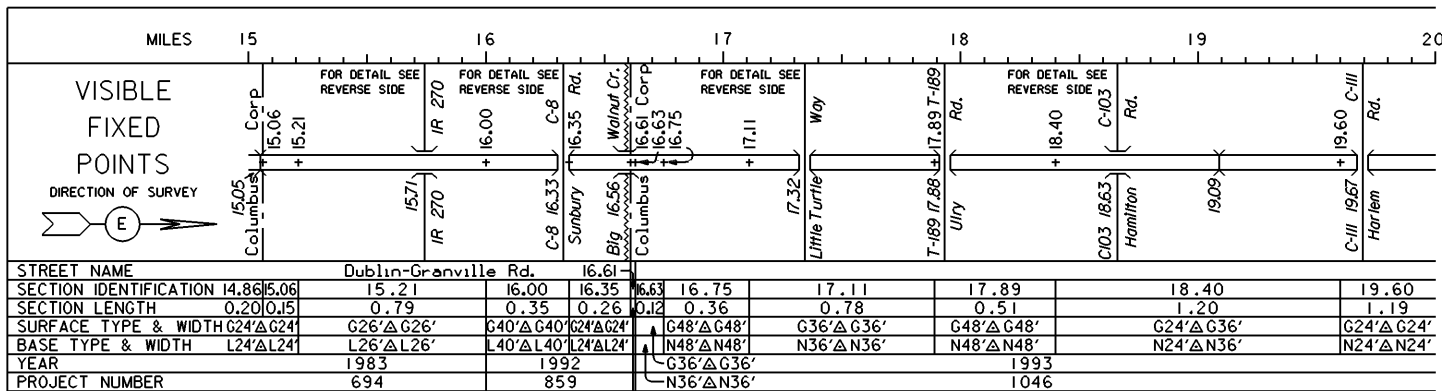

STATE OF OHIO - DEPARTMENT OF TRANSPORTATION
STATE ROUTE SECTIONS ON CONTINUOUS MILEAGE STATIONING

DISTRICT 6
COUNTY FRANKLIN
ROUTE SR 161

PERPETUATION

INTERCHANGE
US 33, SR 161 & SR 257
FRANKLIN COUNTY
INTERCHANGE ID NUMBER = 032300

STATE OF OHIO - DEPARTMENT OF TRANSPORTATION
STATE ROUTE SECTIONS ON CONTINUOUS MILEAGE STATIONING

DISTRICT 6
COUNTY FRANKLIN
ROUTE SR 161

INTERCHANGE
SR 161 & SR 315
FRANKLIN COUNTY
INTERCHANGE ID NUMBER = 033500

SR 161 SHEET 2 OF 5
SR 315 SHEET 4 OF 4

REVISED Jan 2001

STATE OF OHIO - DEPARTMENT OF TRANSPORTATION

STATE ROUTE SECTIONS ON CONTINUOUS MILEAGE STATIONING

DISTRICT	6
COUNTY	FRANKLIN
ROUTE	SR 161

INTERCHANGE
IR 71 & SR 161
FRANKLIN COUNTY
INTERCHANGE ID NUMBER = 029000

INTERCHANGE
SR 3 & SR 161
FRANKLIN COUNTY
INTERCHANGE ID NUMBER = 033000

STATE OF OHIO - DEPARTMENT OF TRANSPORTATION
STATE ROUTE SECTIONS ON CONTINUOUS MILEAGE STATIONING

DISTRICT 6
COUNTY FRANKLIN
ROUTE SR 161