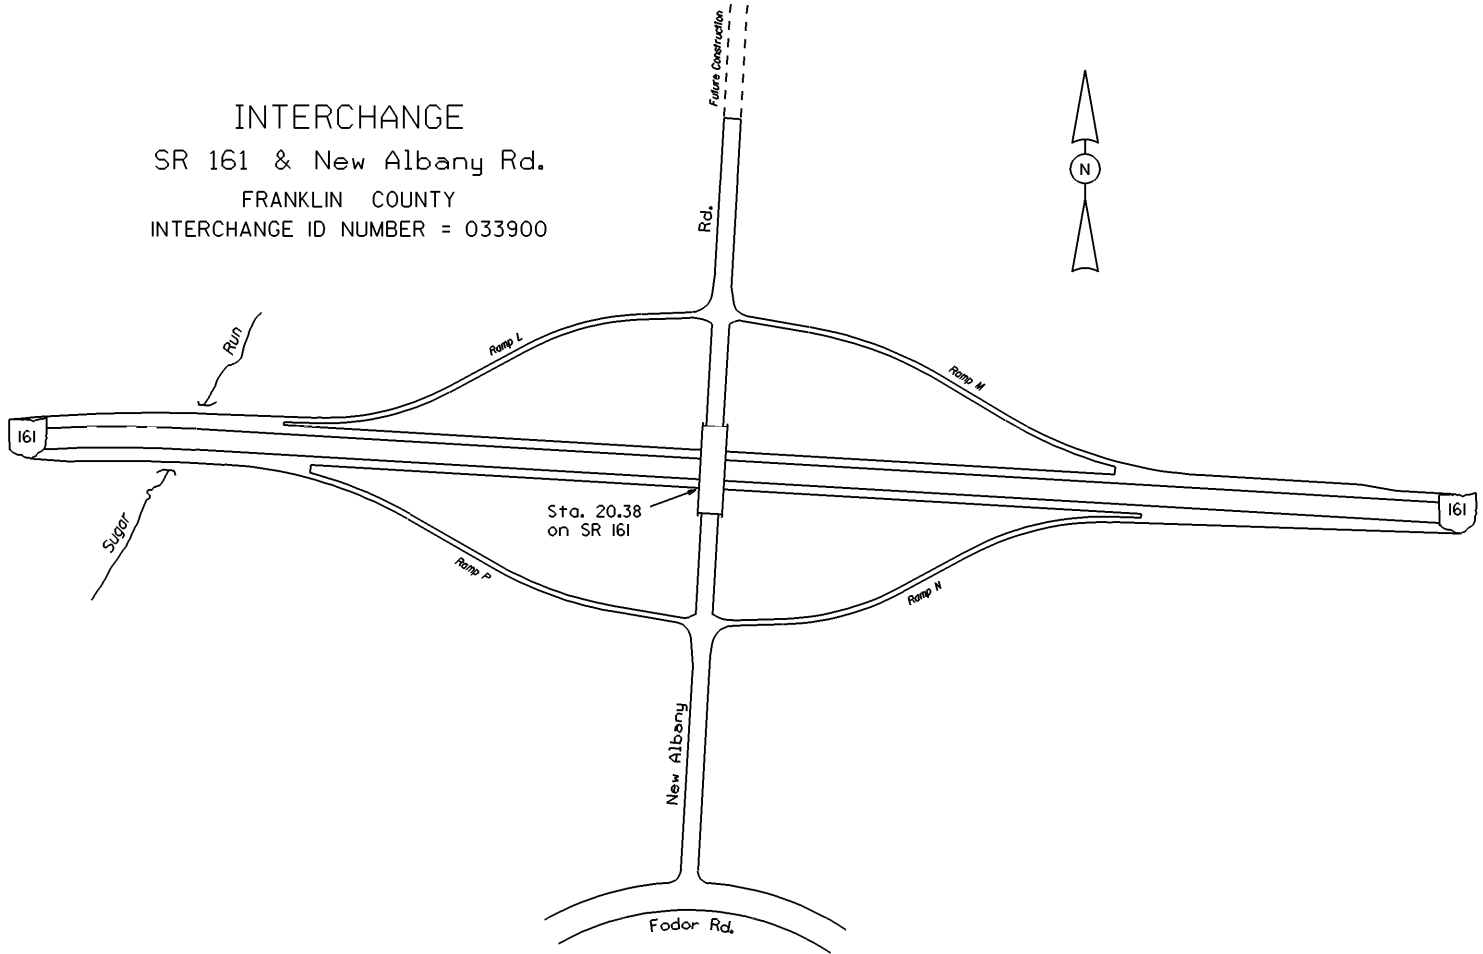

INTERCHANGE
SR 161 & New Albany Rd.
FRANKLIN COUNTY
INTERCHANGE ID NUMBER = 033900