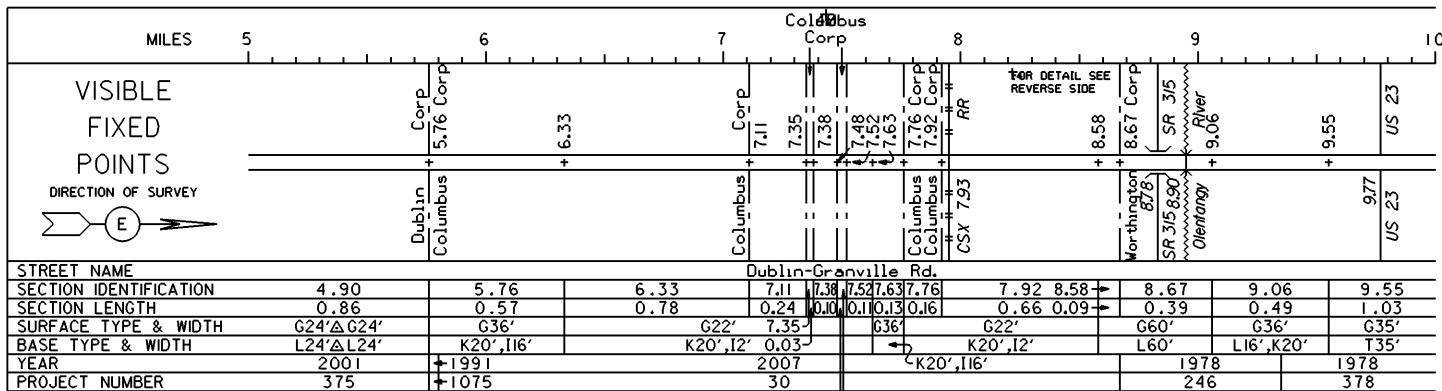

STATE OF OHIO - DEPARTMENT OF TRANSPORTATION
STATE ROUTE SECTIONS ON CONTINUOUS MILEAGE STATIONING

DISTRICT 6
COUNTY FRANKLIN
ROUTE SR 161

PERPETUATION

INTERCHANGE
US 33, SR 161 & SR 257
FRANKLIN COUNTY
INTERCHANGE ID NUMBER = 032300

STATE OF OHIO - DEPARTMENT OF TRANSPORTATION
STATE ROUTE SECTIONS ON CONTINUOUS MILEAGE STATIONING

DISTRICT 6
COUNTY FRANKLIN
ROUTE SR 161

INTERCHANGE
SR 161 & SR 315
FRANKLIN COUNTY
INTERCHANGE ID NUMBER = 033500

SR 161 SHEET 2 OF 5
SR 315 SHEET 4 OF 4

REVISED Jan 2001

STATE OF OHIO - DEPARTMENT OF TRANSPORTATION

STATE ROUTE SECTIONS ON CONTINUOUS MILEAGE STATIONING

DISTRICT	6
COUNTY	FRANKLIN
ROUTE	SR 161

INTERCHANGE
IR 71 & SR 161
FRANKLIN COUNTY
INTERCHANGE ID NUMBER = 029000

INTERCHANGE
SR 3 & SR 161
FRANKLIN COUNTY
INTERCHANGE ID NUMBER = 033000

STATE OF OHIO - DEPARTMENT OF TRANSPORTATION
STATE ROUTE SECTIONS ON CONTINUOUS MILEAGE STATIONING

DISTRICT 6
COUNTY FRANKLIN
ROUTE SR 161