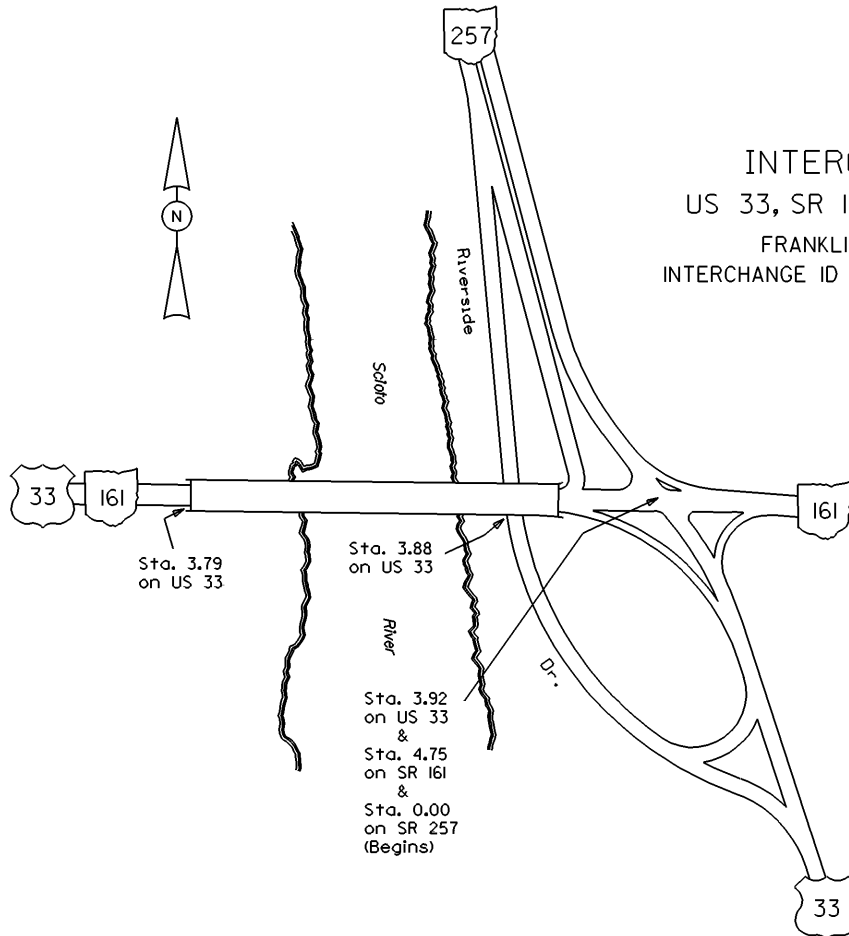

STATE OF OHIO - DEPARTMENT OF TRANSPORTATION
STATE ROUTE SECTIONS ON CONTINUOUS MILEAGE STATIONING

DISTRICT 6
COUNTY FRANKLIN
ROUTE SR 161

PERPETUATION

INTERCHANGE
US 33, SR 161 & SR 257
FRANKLIN COUNTY
INTERCHANGE ID NUMBER = 032300

STATE OF OHIO - DEPARTMENT OF TRANSPORTATION
STATE ROUTE SECTIONS ON CONTINUOUS MILEAGE STATIONING

DISTRICT 6
COUNTY FRANKLIN
ROUTE SR 161

INTERCHANGE
SR 161 & SR 315
FRANKLIN COUNTY
INTERCHANGE ID NUMBER = 033500

SR 161 SHEET 2 OF 5
SR 315 SHEET 4 OF 4

REVISED Jan 2001

STATE OF OHIO - DEPARTMENT OF TRANSPORTATION

STATE ROUTE SECTIONS ON CONTINUOUS MILEAGE STATIONING

DISTRICT	6
COUNTY	FRANKLIN
ROUTE	SR 161

INTERCHANGE
IR 71 & SR 161
FRANKLIN COUNTY
INTERCHANGE ID NUMBER = 029000

INTERCHANGE
SR 3 & SR 161
FRANKLIN COUNTY
INTERCHANGE ID NUMBER = 033000

STATE OF OHIO - DEPARTMENT OF TRANSPORTATION
STATE ROUTE SECTIONS ON CONTINUOUS MILEAGE STATIONING

DISTRICT 6
COUNTY FRANKLIN
ROUTE SR 161