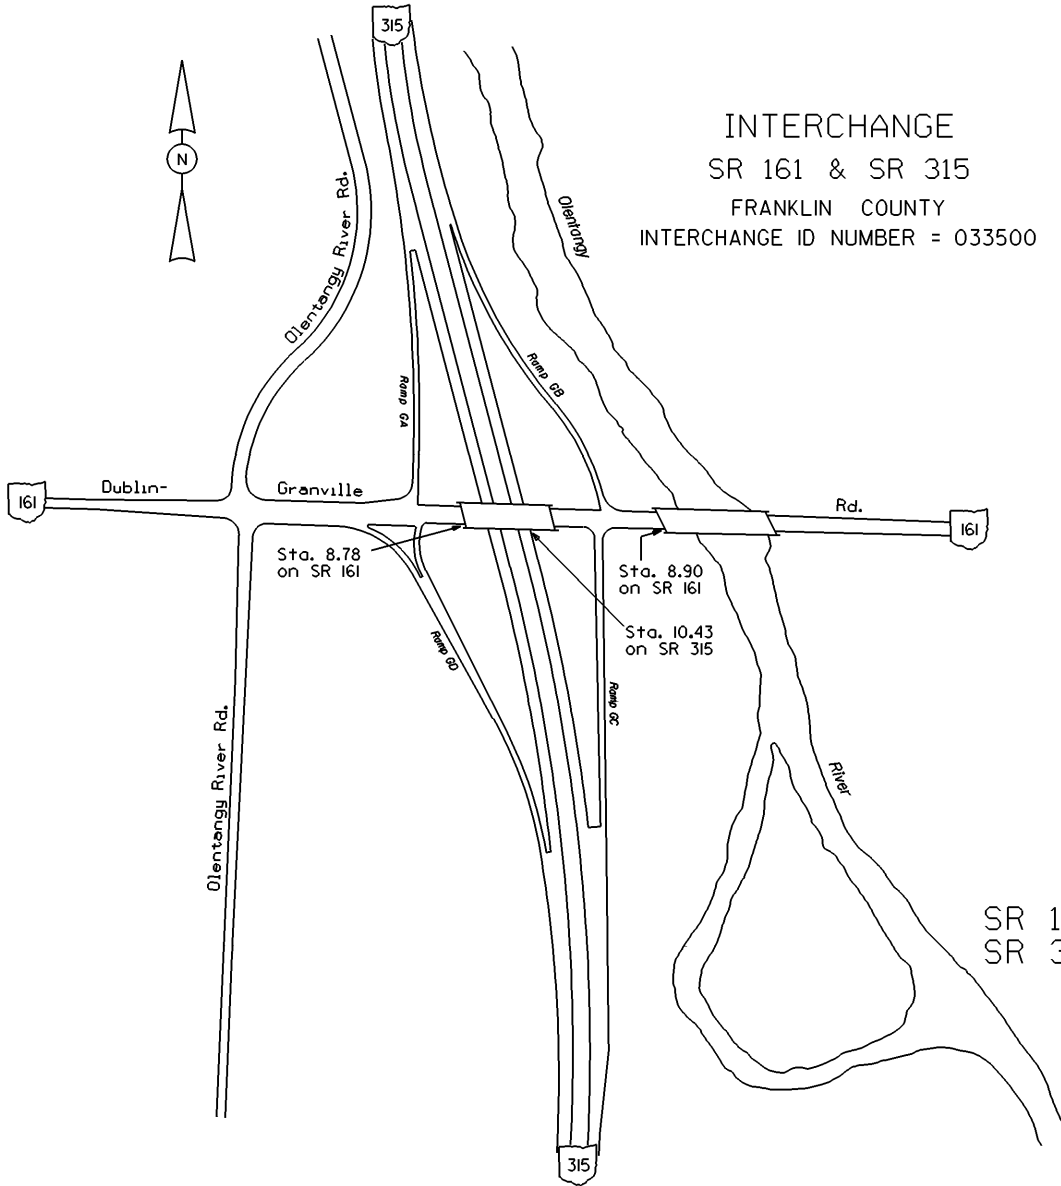

STATE OF OHIO - DEPARTMENT OF TRANSPORTATION
STATE ROUTE SECTIONS ON CONTINUOUS MILEAGE STATIONING

DISTRICT 6
COUNTY FRANKLIN
ROUTE SR 161

PERPETUATION

INTERCHANGE
US 33, SR 161 & SR 257
FRANKLIN COUNTY
INTERCHANGE ID NUMBER = 032300

STATE OF OHIO - DEPARTMENT OF TRANSPORTATION
STATE ROUTE SECTIONS ON CONTINUOUS MILEAGE STATIONING

DISTRICT 6
COUNTY FRANKLIN
ROUTE SR 161

INTERCHANGE
SR 161 & SR 315
FRANKLIN COUNTY
INTERCHANGE ID NUMBER = 033500

SR 161 SHEET 2 OF 5
SR 315 SHEET 4 OF 4

REVISED Jan 2001

STATE OF OHIO - DEPARTMENT OF TRANSPORTATION

STATE ROUTE SECTIONS ON CONTINUOUS MILEAGE STATIONING

DISTRICT	6
COUNTY	FRANKLIN
ROUTE	SR 161

INTERCHANGE
IR 71 & SR 161
FRANKLIN COUNTY
INTERCHANGE ID NUMBER = 029000

INTERCHANGE
SR 3 & SR 161
FRANKLIN COUNTY
INTERCHANGE ID NUMBER = 033000

STATE OF OHIO - DEPARTMENT OF TRANSPORTATION
STATE ROUTE SECTIONS ON CONTINUOUS MILEAGE STATIONING

DISTRICT 6
COUNTY FRANKLIN
ROUTE SR 161