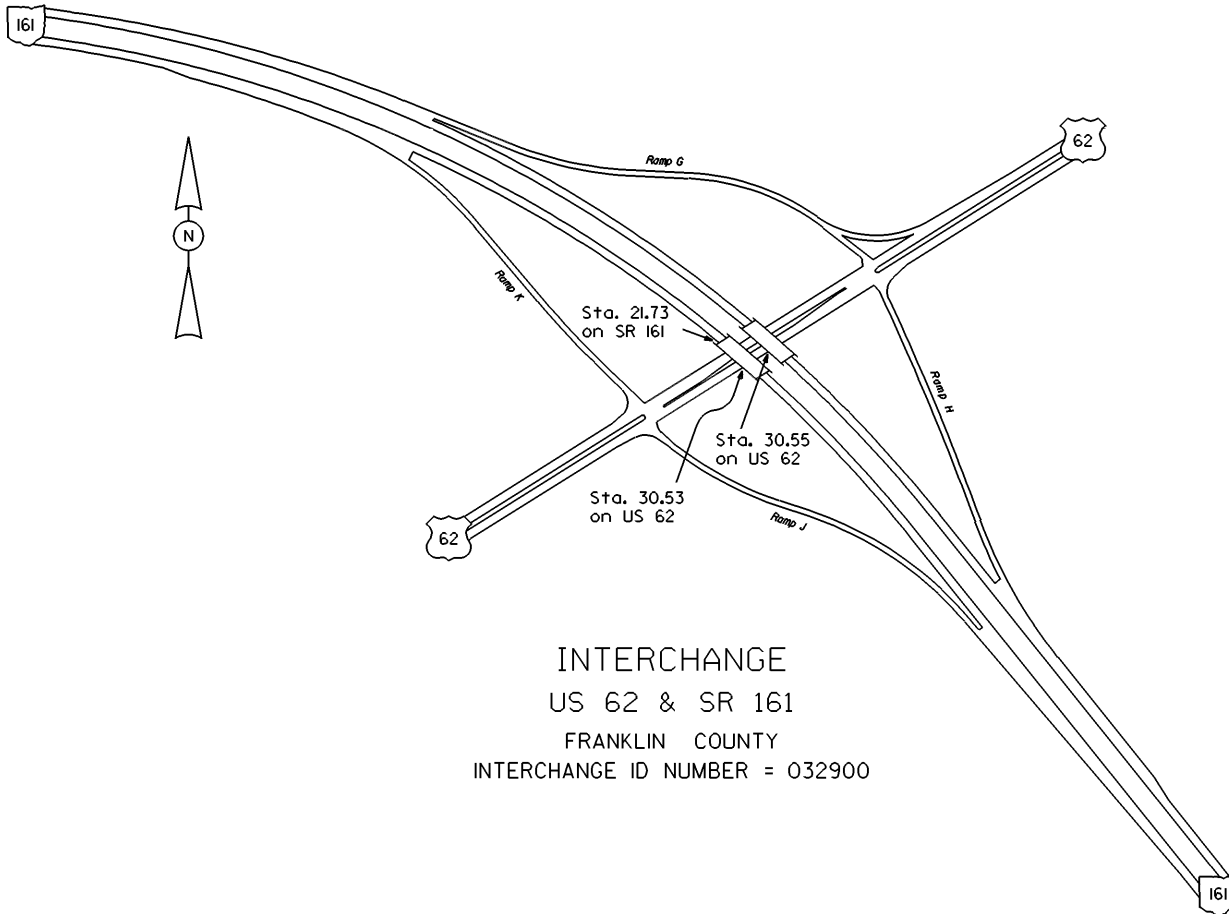

INTERCHANGE
US 62 & SR 161
FRANKLIN COUNTY
INTERCHANGE ID NUMBER = 032900