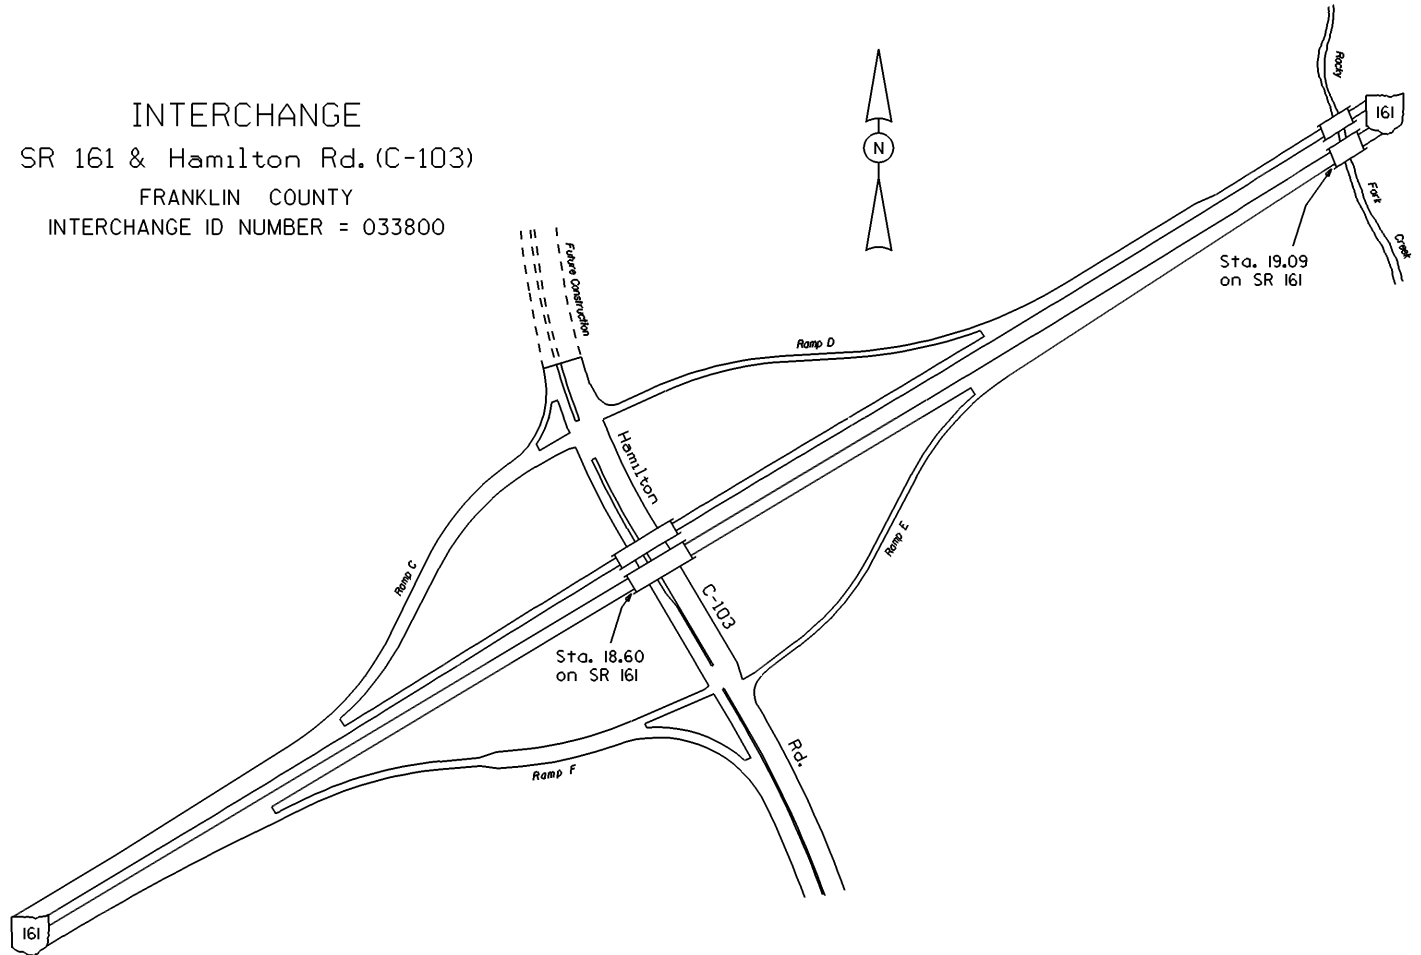

INTERCHANGE
SR 161 & Hamilton Rd. (C-103)
FRANKLIN COUNTY
INTERCHANGE ID NUMBER = 033800