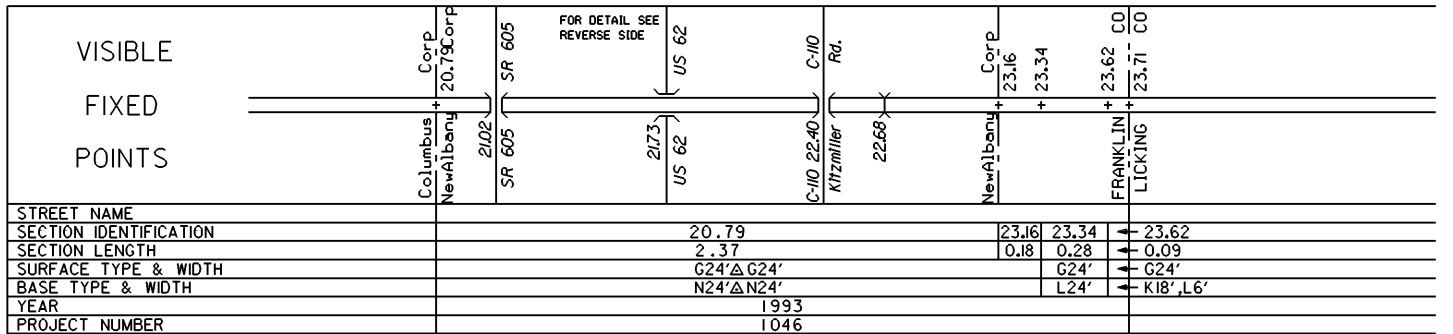

PERPETUATION

INTERCHANGE
SR 161 & New Albany Rd.
FRANKLIN COUNTY
INTERCHANGE ID NUMBER = 033900

INTERCHANGE
US 62 & SR 161
FRANKLIN COUNTY
INTERCHANGE ID NUMBER = 032900