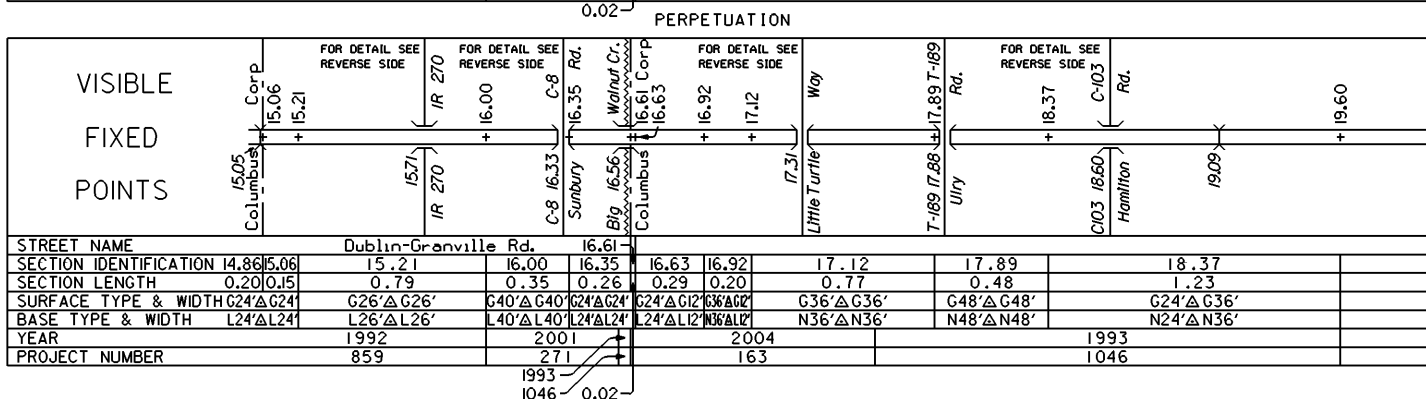

STATE OF OHIO - DEPARTMENT OF TRANSPORTATION
STATE ROUTE SECTIONS ON CONTINUOUS MILEAGE STATIONING

DISTRICT 6
COUNTY FRANKLIN
ROUTE SR 161

PERPETUATION

INTERCHANGE
US 33, SR 161 & SR 257
FRANKLIN COUNTY
INTERCHANGE ID NUMBER = 032300

STATE OF OHIO - DEPARTMENT OF TRANSPORTATION
STATE ROUTE SECTIONS ON CONTINUOUS MILEAGE STATIONING

DISTRICT 6
COUNTY FRANKLIN
ROUTE SR 161

INTERCHANGE
SR 161 & SR 315
FRANKLIN COUNTY
INTERCHANGE ID NUMBER = 033500

SR 161 SHEET 2 OF 5
SR 315 SHEET 4 OF 4

REVISED Jan 2001

STATE OF OHIO - DEPARTMENT OF TRANSPORTATION

STATE ROUTE SECTIONS ON CONTINUOUS MILEAGE STATIONING

DISTRICT	6
COUNTY	FRANKLIN
ROUTE	SR 161

INTERCHANGE
IR 71 & SR 161
FRANKLIN COUNTY
INTERCHANGE ID NUMBER = 029000

INTERCHANGE
SR 3 & SR 161
FRANKLIN COUNTY
INTERCHANGE ID NUMBER = 033000

STATE OF OHIO - DEPARTMENT OF TRANSPORTATION
STATE ROUTE SECTIONS ON CONTINUOUS MILEAGE STATIONING

DISTRICT 6
COUNTY FRANKLIN
ROUTE SR 161