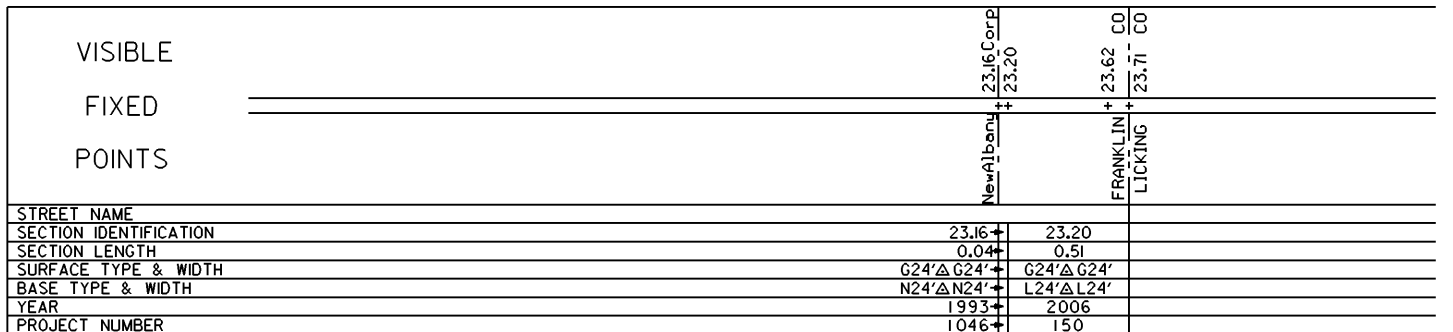

PERPETUATION