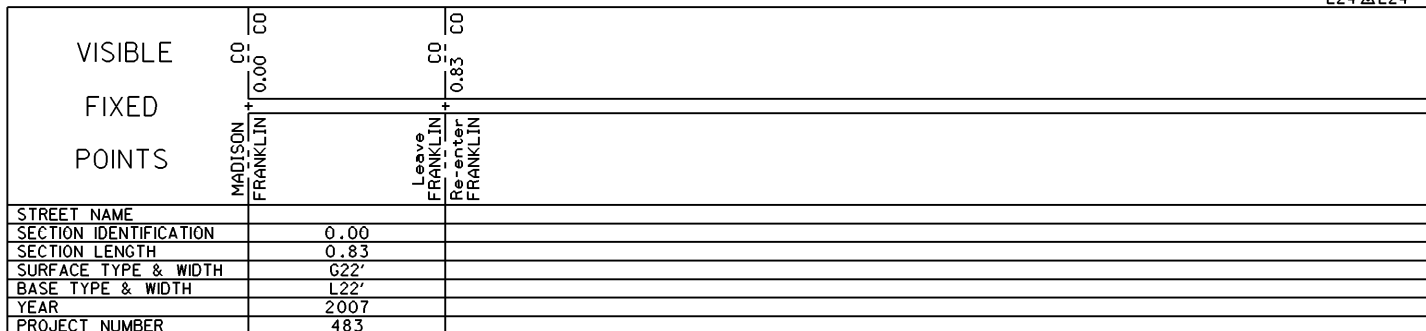

STATE OF OHIO - DEPARTMENT OF TRANSPORTATION
STATE ROUTE SECTIONS ON CONTINUOUS MILEAGE STATIONING

DISTRICT 6
COUNTY FRANKLIN
ROUTE SR 161

PERPETUATION

INTERCHANGE
US 33, SR 161 & SR 257
FRANKLIN COUNTY
INTERCHANGE ID NUMBER = 032300

STATE OF OHIO - DEPARTMENT OF TRANSPORTATION
STATE ROUTE SECTIONS ON CONTINUOUS MILEAGE STATIONING

DISTRICT 6
COUNTY FRANKLIN
ROUTE SR 161

INTERCHANGE
SR 161 & SR 315
FRANKLIN COUNTY
INTERCHANGE ID NUMBER = 033500