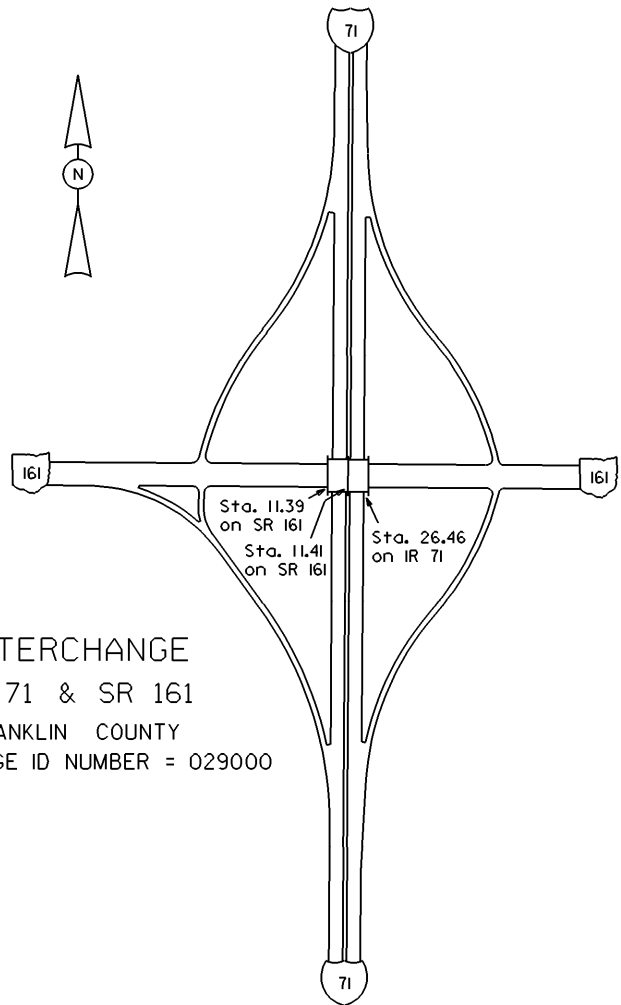

STATE OF OHIO - DEPARTMENT OF TRANSPORTATION
STATE ROUTE SECTIONS ON CONTINUOUS MILEAGE STATIONING

DISTRICT 6
COUNTY FRANKLIN
ROUTE SR 161

PERPETUATION

INTERCHANGE
US 33, SR 161 & SR 257
FRANKLIN COUNTY
INTERCHANGE ID NUMBER = 032300

STATE OF OHIO - DEPARTMENT OF TRANSPORTATION
STATE ROUTE SECTIONS ON CONTINUOUS MILEAGE STATIONING

DISTRICT 6
COUNTY FRANKLIN
ROUTE SR 161

INTERCHANGE
SR 161 & SR 315
FRANKLIN COUNTY
INTERCHANGE ID NUMBER = 033500

SR 161 SHEET 2 OF 5
SR 315 SHEET 4 OF 4

REVISED Jan 2001

STATE OF OHIO - DEPARTMENT OF TRANSPORTATION

STATE ROUTE SECTIONS ON CONTINUOUS MILEAGE STATIONING

DISTRICT	6
COUNTY	FRANKLIN
ROUTE	SR 161

INTERCHANGE
IR 71 & SR 161
FRANKLIN COUNTY
INTERCHANGE ID NUMBER = 029000

INTERCHANGE
SR 3 & SR 161
FRANKLIN COUNTY
INTERCHANGE ID NUMBER = 033000

STATE OF OHIO - DEPARTMENT OF TRANSPORTATION
STATE ROUTE SECTIONS ON CONTINUOUS MILEAGE STATIONING

DISTRICT 6
COUNTY FRANKLIN
ROUTE SR 161