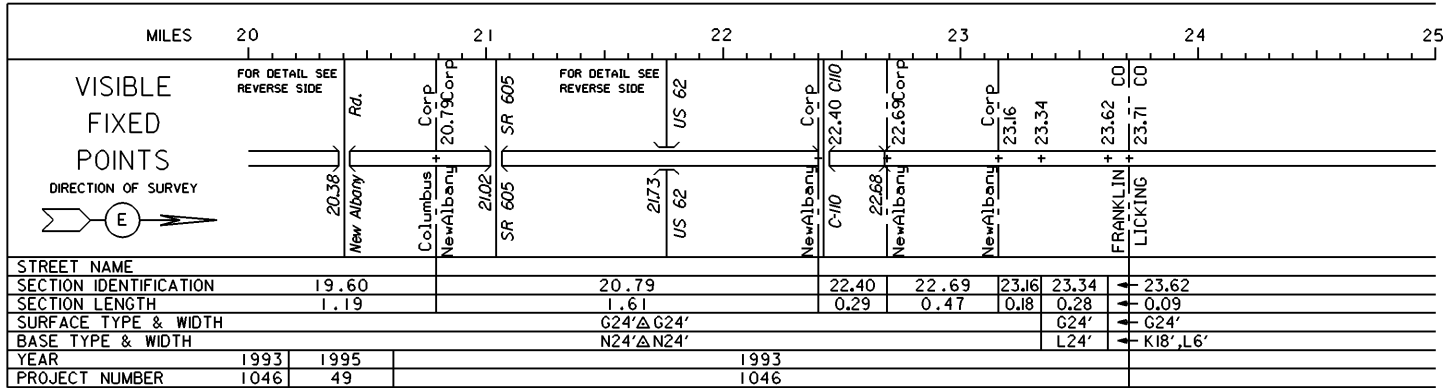

STATE OF OHIO - DEPARTMENT OF TRANSPORTATION

STATE ROUTE SECTIONS ON CONTINUOUS MILEAGE STATIONING

DISTRICT 6
COUNTY FRANKLIN
ROUTE SR 161