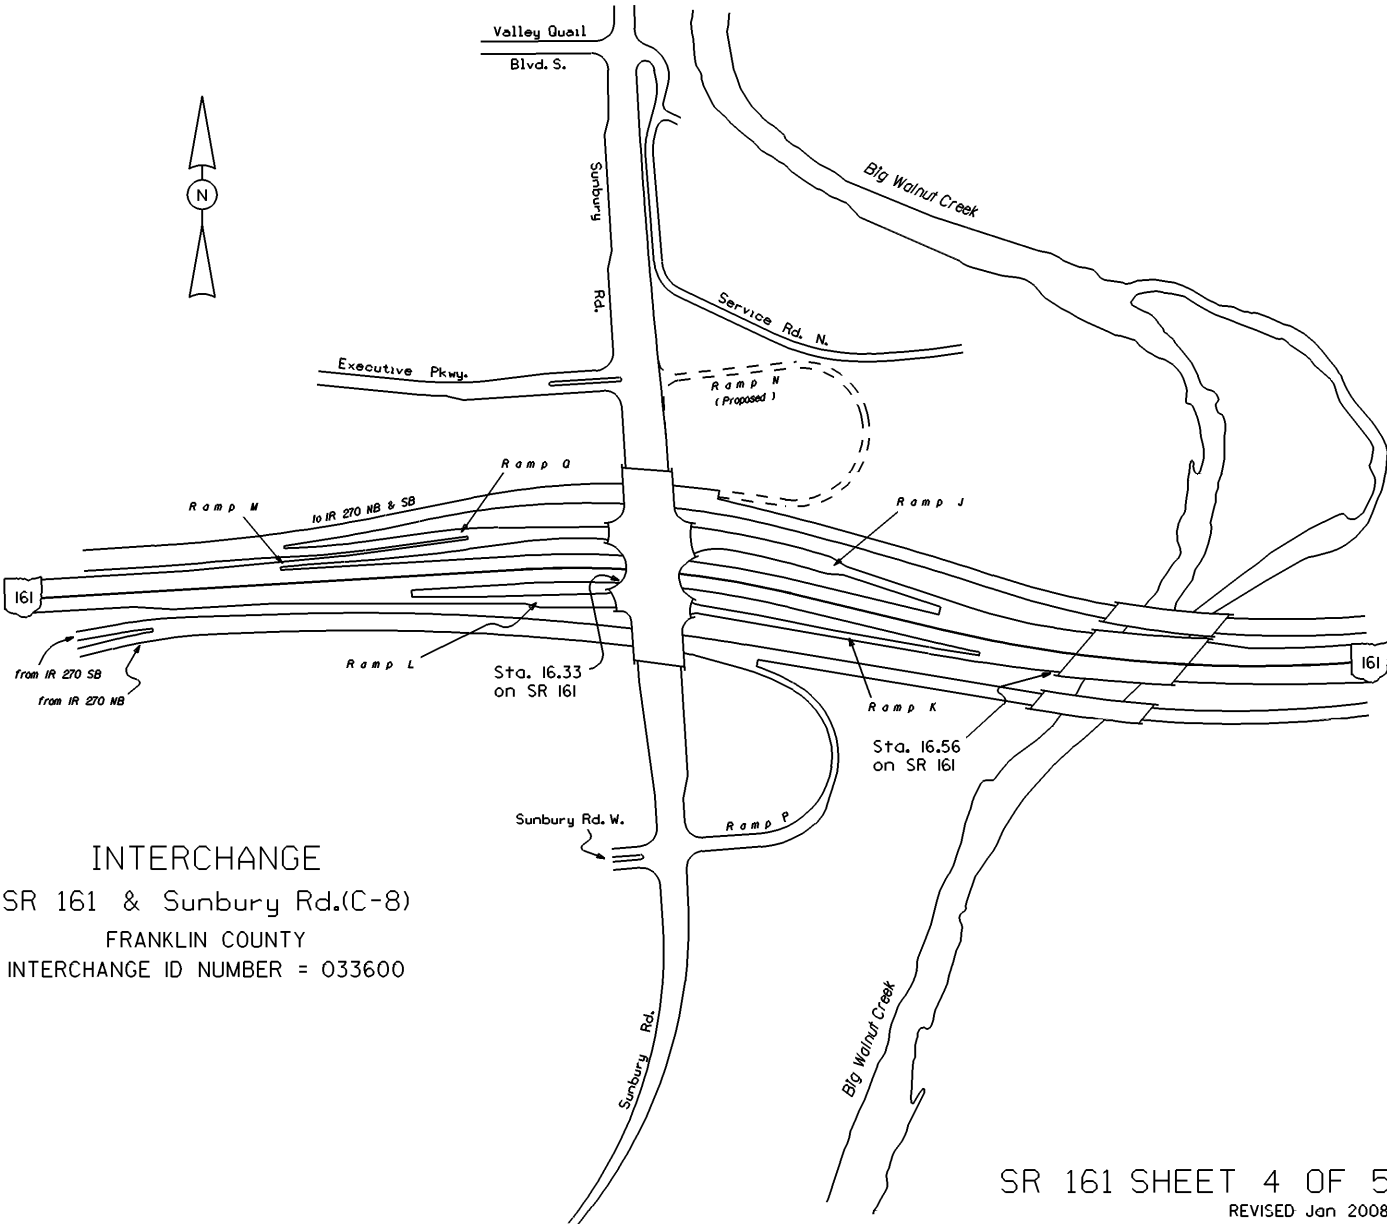

INTERCHANGE
SR 161 & Sunbury Rd.(C-8)
FRANKLIN COUNTY
INTERCHANGE ID NUMBER = 033600