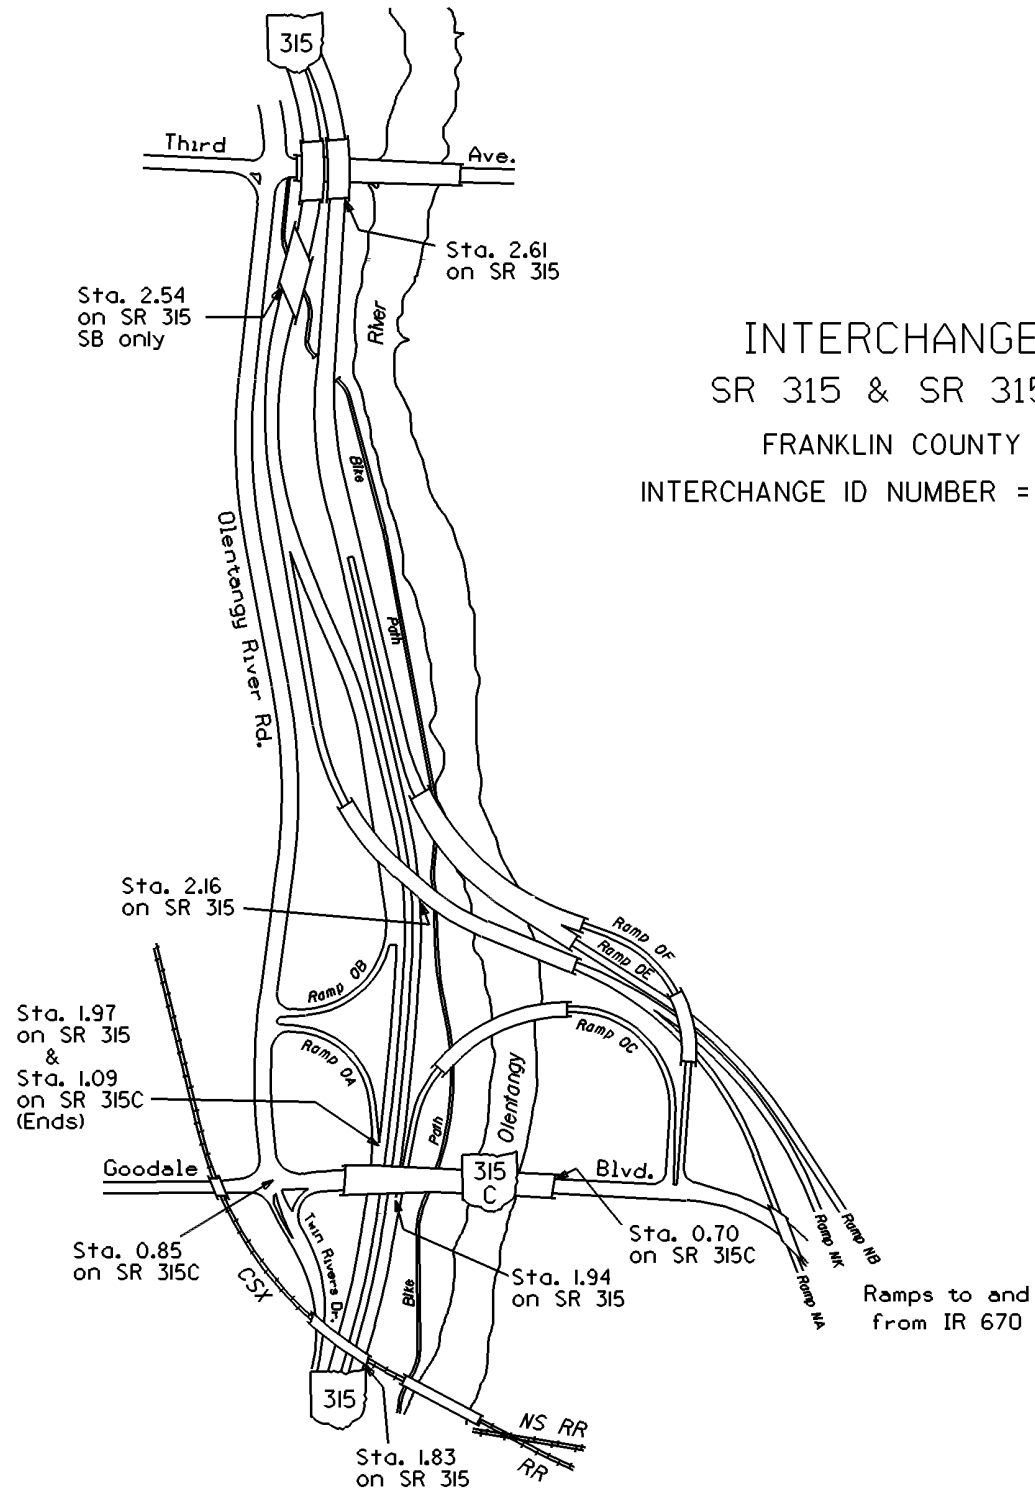

Ramps to and from SR 315

INTERCHANGE
 IR 670, SR 315C, Goodale
 St. & Nationwide Blvd.
 FRANKLIN COUNTY
 INTERCHANGE ID NUMBER = 031600

IR 670 SHEET 2 OF 7
 IR 670 SHEET 3 OF 7
 SR 315C SHEET 1 OF 1

INTERCHANGE
SR 315 & SR 315C
FRANKLIN COUNTY
INTERCHANGE ID NUMBER = 031500

Ramps to and from IR 670