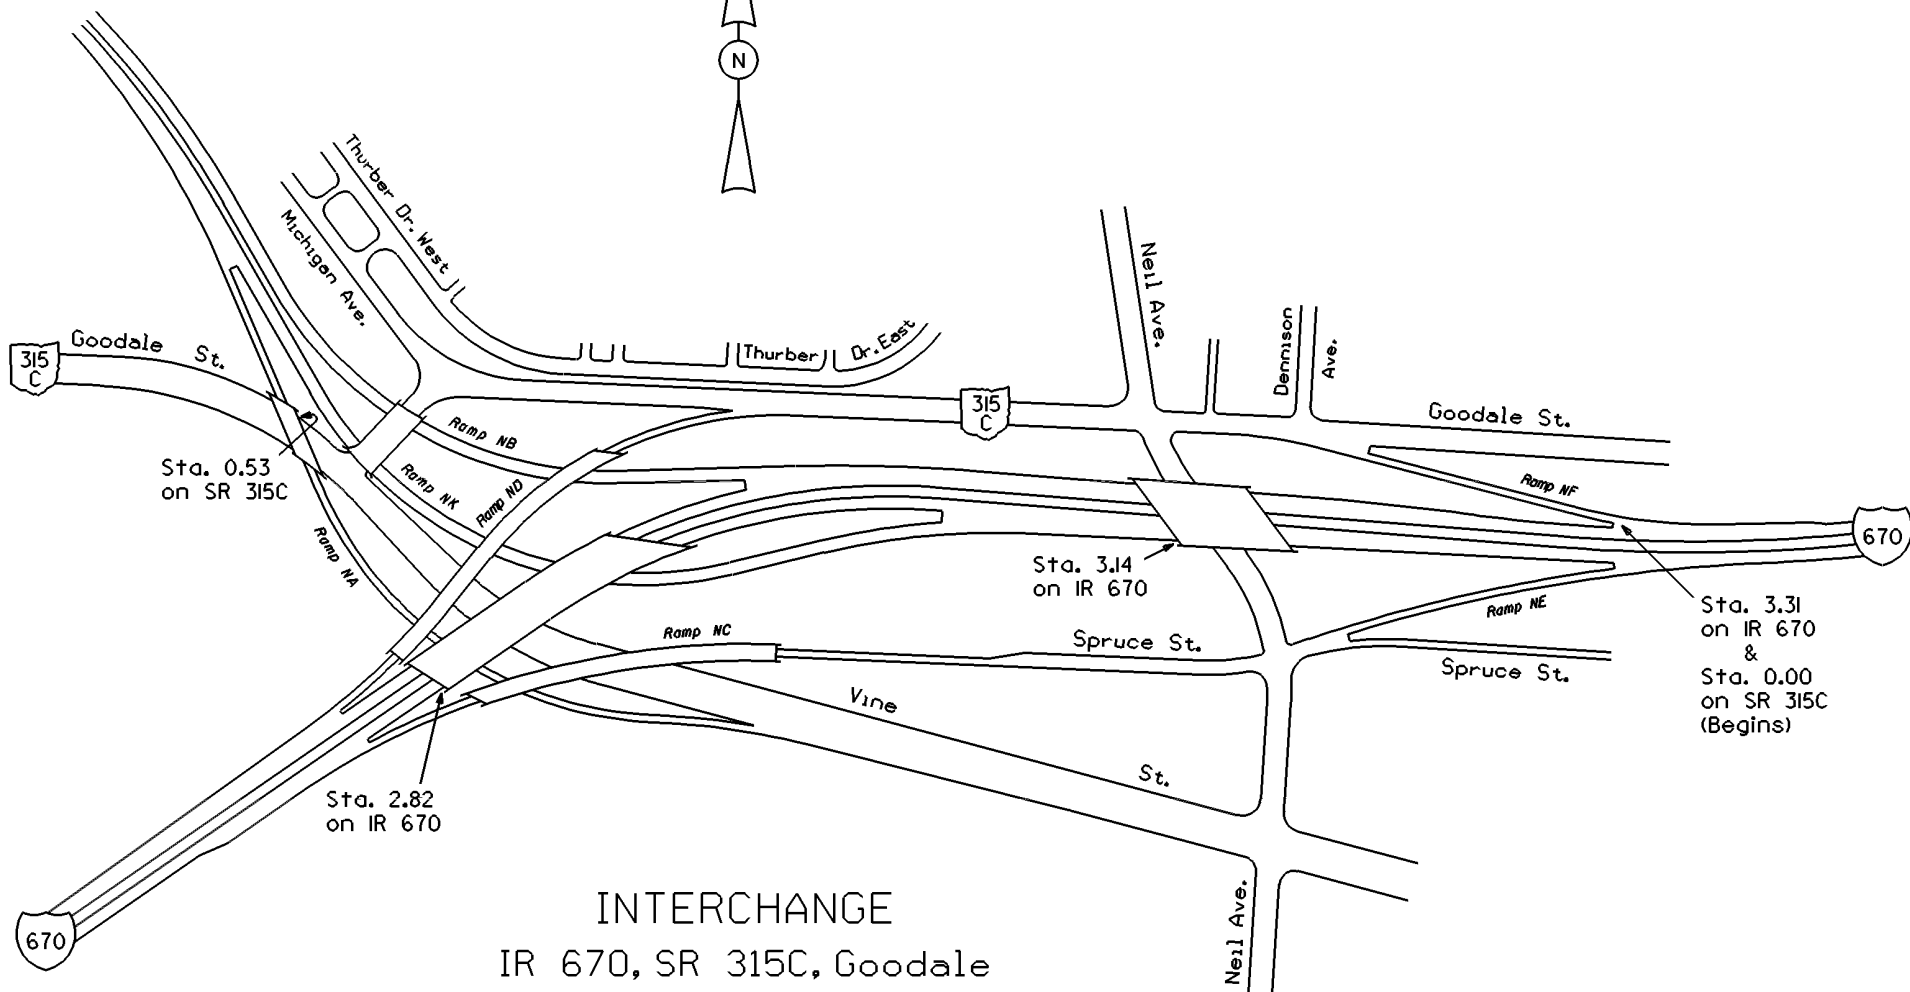

Ramps to and from SR 315

INTERCHANGE
 IR 670, SR 315C, Goodale
 St. & Nationwide Blvd.
 FRANKLIN COUNTY
 INTERCHANGE ID NUMBER = 031600

IR 670 SHEET 2 OF 7
 IR 670 SHEET 3 OF 7
 SR 315C SHEET 1 OF 1

INTERCHANGE
SR 315 & SR 315C
FRANKLIN COUNTY
INTERCHANGE ID NUMBER = 031500

Ramps to and from IR 670