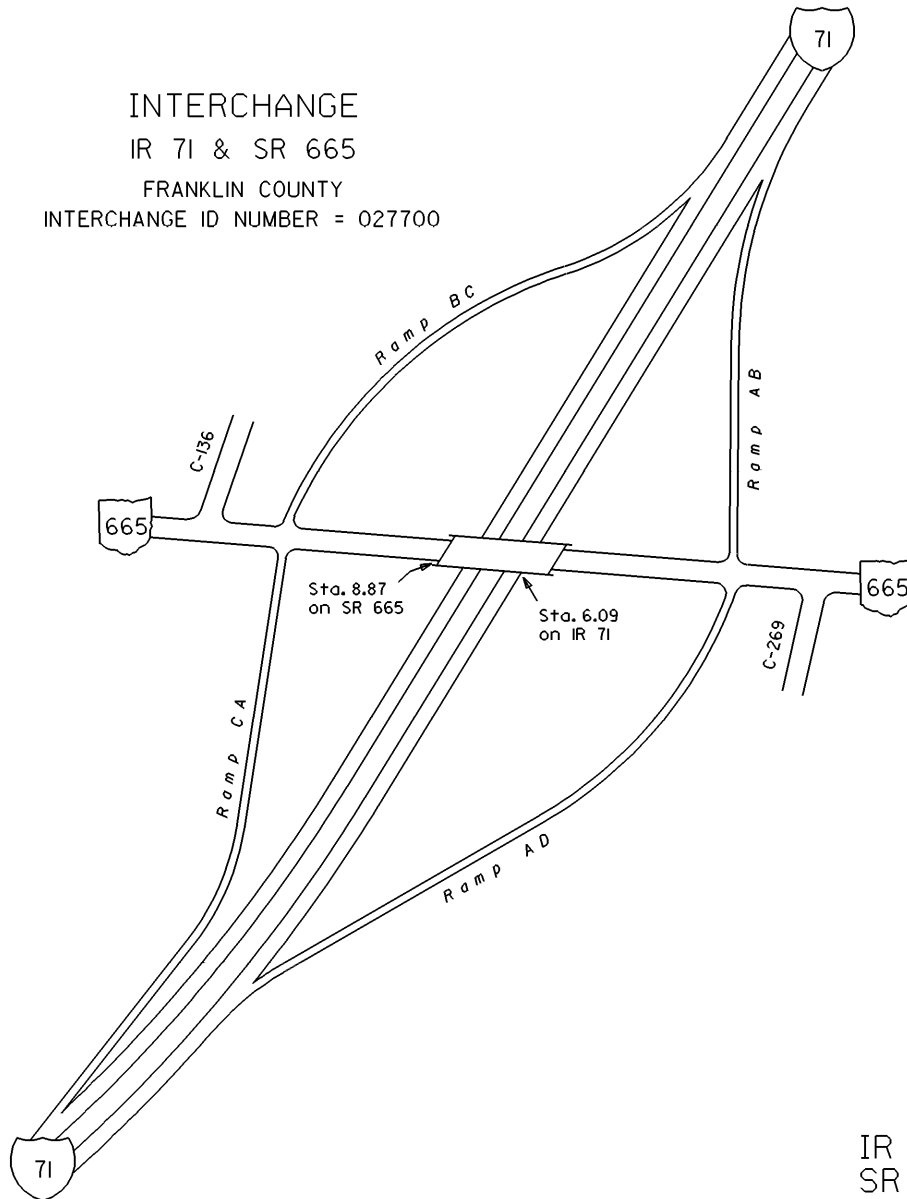

STATE OF OHIO - DEPARTMENT OF TRANSPORTATION
STATE ROUTE SECTIONS ON CONTINUOUS MILEAGE STATIONING

DISTRICT 6
COUNTY FRANKLIN
ROUTE SR 665

PERPETUATION

STATE OF OHIO - DEPARTMENT OF TRANSPORTATION
STATE ROUTE SECTIONS ON CONTINUOUS MILEAGE STATIONING

DISTRICT 6
COUNTY FRANKLIN
ROUTE SR 665

PERPETUATION

INTERCHANGE
IR 71 & SR 665
FRANKLIN COUNTY
INTERCHANGE ID NUMBER = 027700

STATE OF OHIO - DEPARTMENT OF TRANSPORTATION

STATE ROUTE SECTIONS ON CONTINUOUS MILEAGE STATIONING

DISTRICT 6
 COUNTY FRANKLIN
 ROUTE SR 665

PERPETUATION