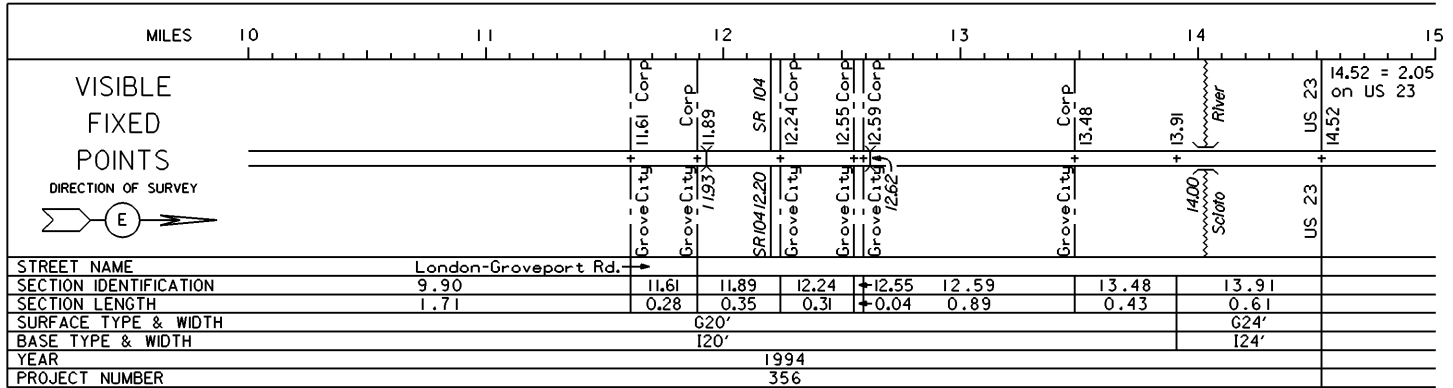

STATE OF OHIO - DEPARTMENT OF TRANSPORTATION

STATE ROUTE SECTIONS ON CONTINUOUS MILEAGE STATIONING

DISTRICT 6
COUNTY FRANKLIN
ROUTE SR 665