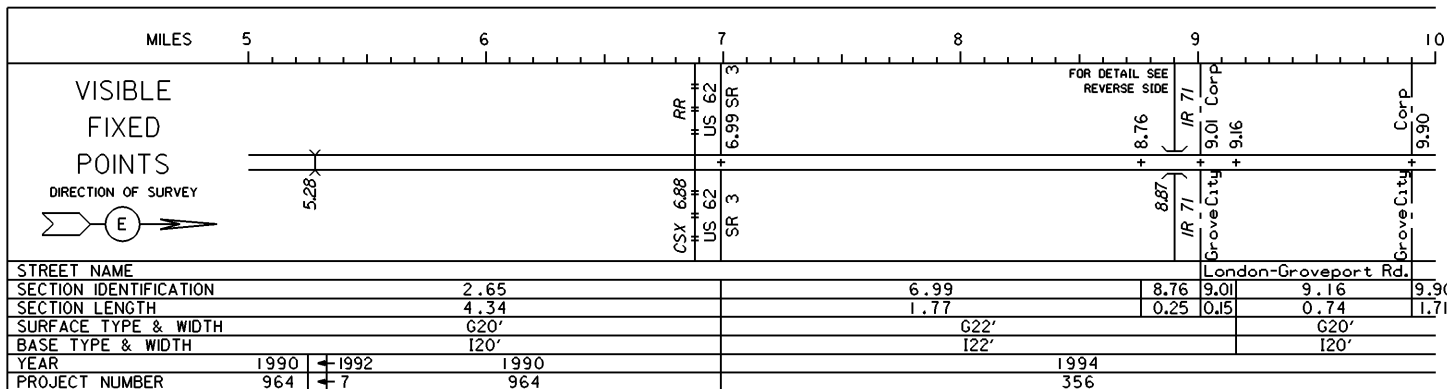

STATE OF OHIO - DEPARTMENT OF TRANSPORTATION
STATE ROUTE SECTIONS ON CONTINUOUS MILEAGE STATIONING

DISTRICT 6
COUNTY FRANKLIN
ROUTE SR 665

PERPETUATION

STATE OF OHIO - DEPARTMENT OF TRANSPORTATION
STATE ROUTE SECTIONS ON CONTINUOUS MILEAGE STATIONING

DISTRICT 6
COUNTY FRANKLIN
ROUTE SR 665

PERPETUATION

INTERCHANGE
IR 71 & SR 665
FRANKLIN COUNTY
INTERCHANGE ID NUMBER = 027700

STATE OF OHIO - DEPARTMENT OF TRANSPORTATION

STATE ROUTE SECTIONS ON CONTINUOUS MILEAGE STATIONING

DISTRICT 6
 COUNTY FRANKLIN
 ROUTE SR 665

PERPETUATION