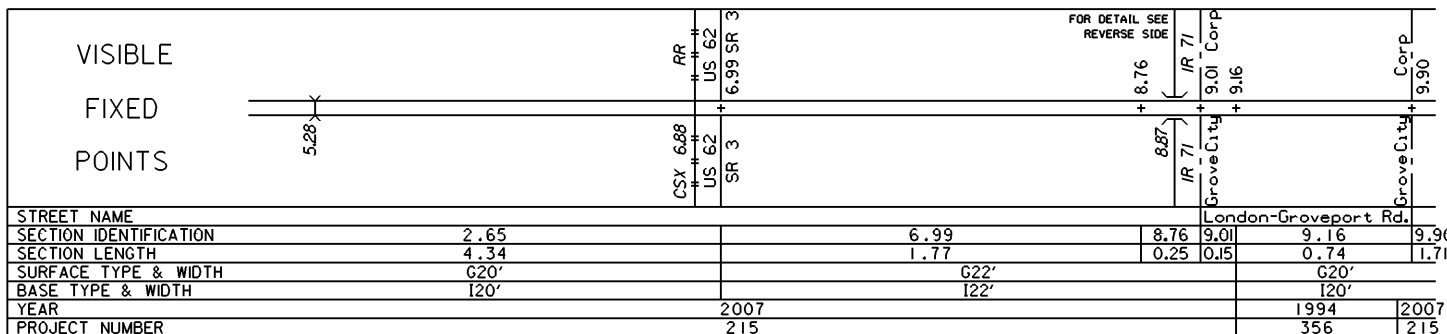

STATE OF OHIO - DEPARTMENT OF TRANSPORTATION
STATE ROUTE SECTIONS ON CONTINUOUS MILEAGE STATIONING

DISTRICT 6
COUNTY FRANKLIN
ROUTE SR 665

PERPETUATION

STATE OF OHIO - DEPARTMENT OF TRANSPORTATION
STATE ROUTE SECTIONS ON CONTINUOUS MILEAGE STATIONING

DISTRICT 6
COUNTY FRANKLIN
ROUTE SR 665

PERPETUATION

INTERCHANGE
IR 71 & SR 665
FRANKLIN COUNTY
INTERCHANGE ID NUMBER = 027700

STATE OF OHIO - DEPARTMENT OF TRANSPORTATION

STATE ROUTE SECTIONS ON CONTINUOUS MILEAGE STATIONING

DISTRICT 6
 COUNTY FRANKLIN
 ROUTE SR 665

PERPETUATION