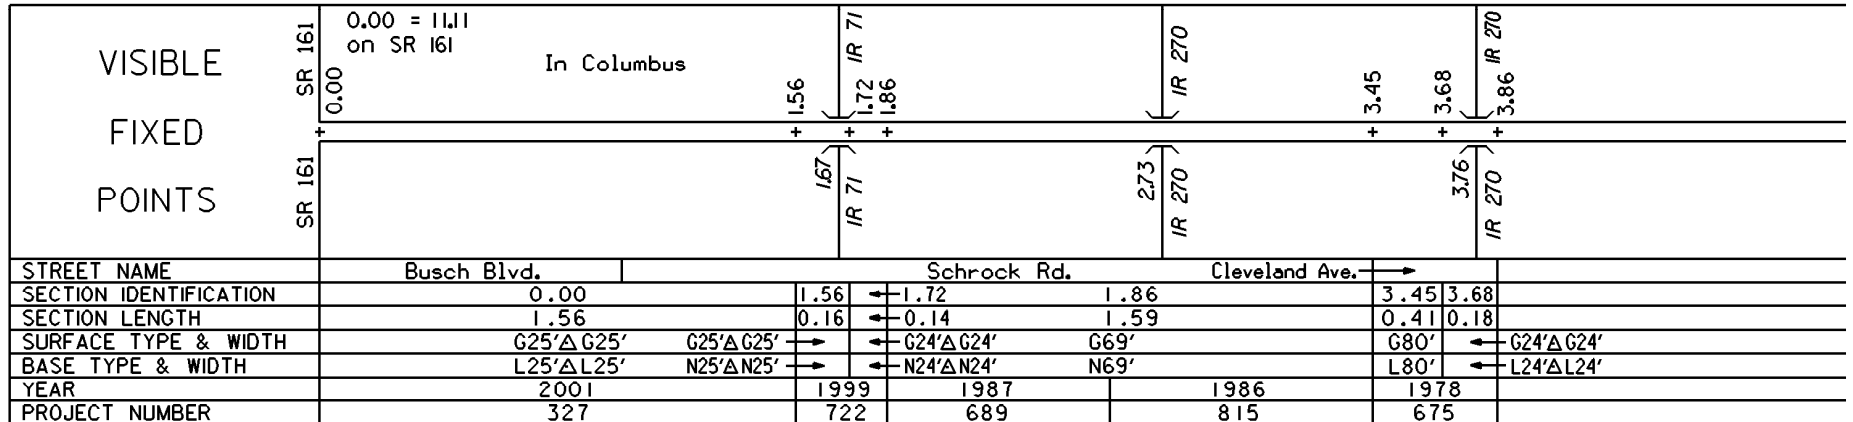

STATE OF OHIO - DEPARTMENT OF TRANSPORTATION

STATE ROUTE SECTIONS ON CONTINUOUS MILEAGE STATIONING

DISTRICT 6
 COUNTY FRANKLIN
 ROUTE SR 710

PERPETUATION

INTERCHANGE
 IR 270 & SR 710
 FRANKLIN COUNTY
 INTERCHANGE ID NUMBER = 030200