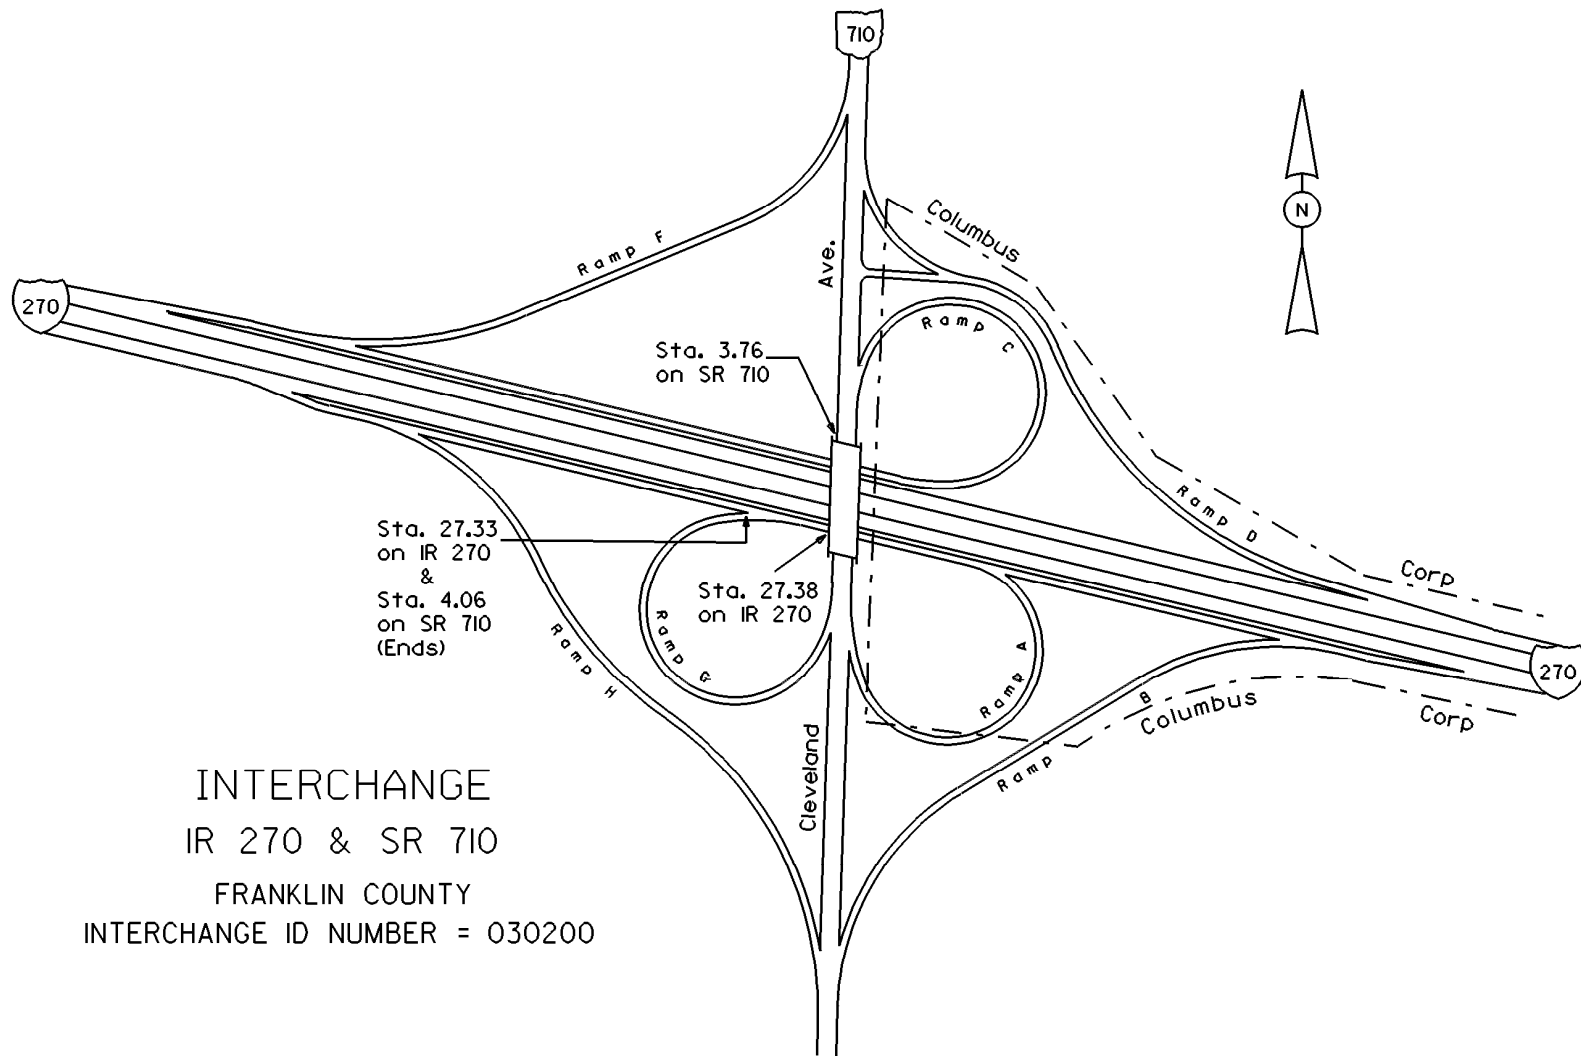

STATE OF OHIO - DEPARTMENT OF TRANSPORTATION

STATE ROUTE SECTIONS ON CONTINUOUS MILEAGE STATIONING

DISTRICT 6
 COUNTY FRANKLIN
 ROUTE SR 710

PERPETUATION

INTERCHANGE
 IR 270 & SR 710
 FRANKLIN COUNTY
 INTERCHANGE ID NUMBER = 030200