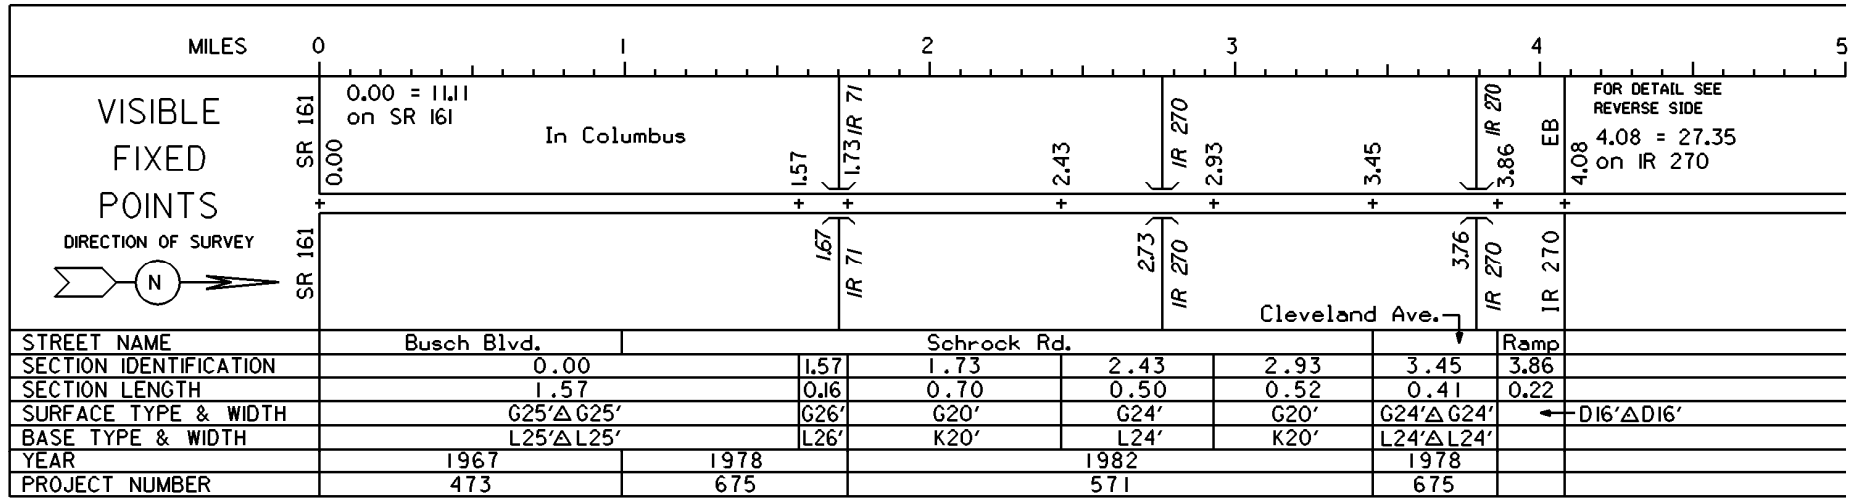

STATE OF OHIO - DEPARTMENT OF TRANSPORTATION

STATE ROUTE SECTIONS ON CONTINUOUS MILEAGE STATIONING

DISTRICT 6
 COUNTY FRANKLIN
 ROUTE SR 710

PERPETUATION

INTERCHANGE
 IR 270 & SR 710
 FRANKLIN COUNTY
 INTERCHANGE ID NUMBER = 030200