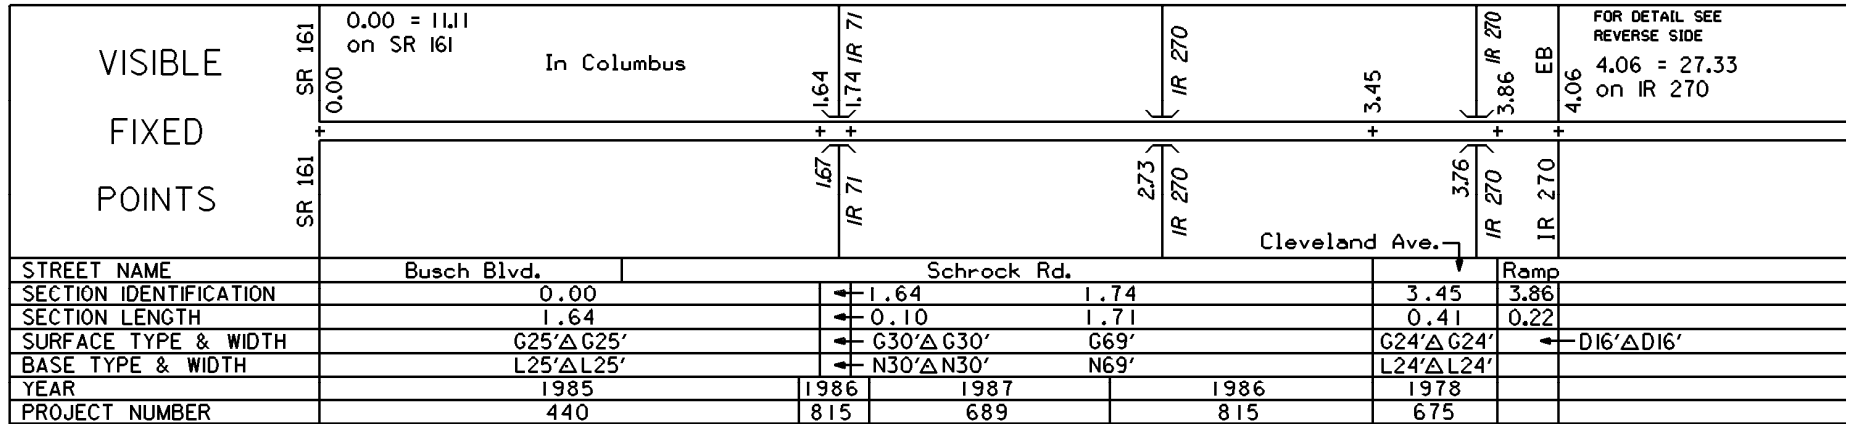

STATE OF OHIO - DEPARTMENT OF TRANSPORTATION

STATE ROUTE SECTIONS ON CONTINUOUS MILEAGE STATIONING

DISTRICT 6
 COUNTY FRANKLIN
 ROUTE SR 710

PERPETUATION

INTERCHANGE
 IR 270 & SR 710
 FRANKLIN COUNTY
 INTERCHANGE ID NUMBER = 030200