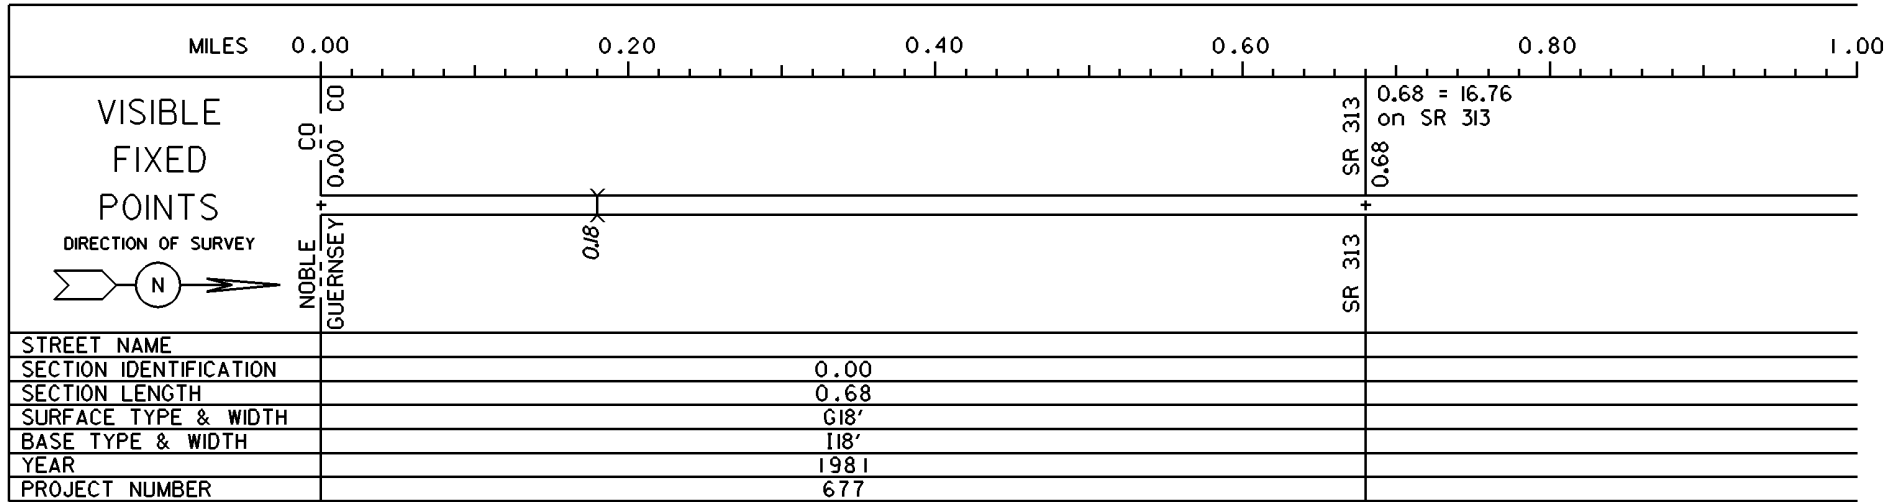

STATE OF OHIO - DEPARTMENT OF TRANSPORTATION
STATE ROUTE SECTIONS ON CONTINUOUS MILEAGE STATIONING

DISTRICT 5
COUNTY GUERNSEY
ROUTE SR 574

PERPETUATION