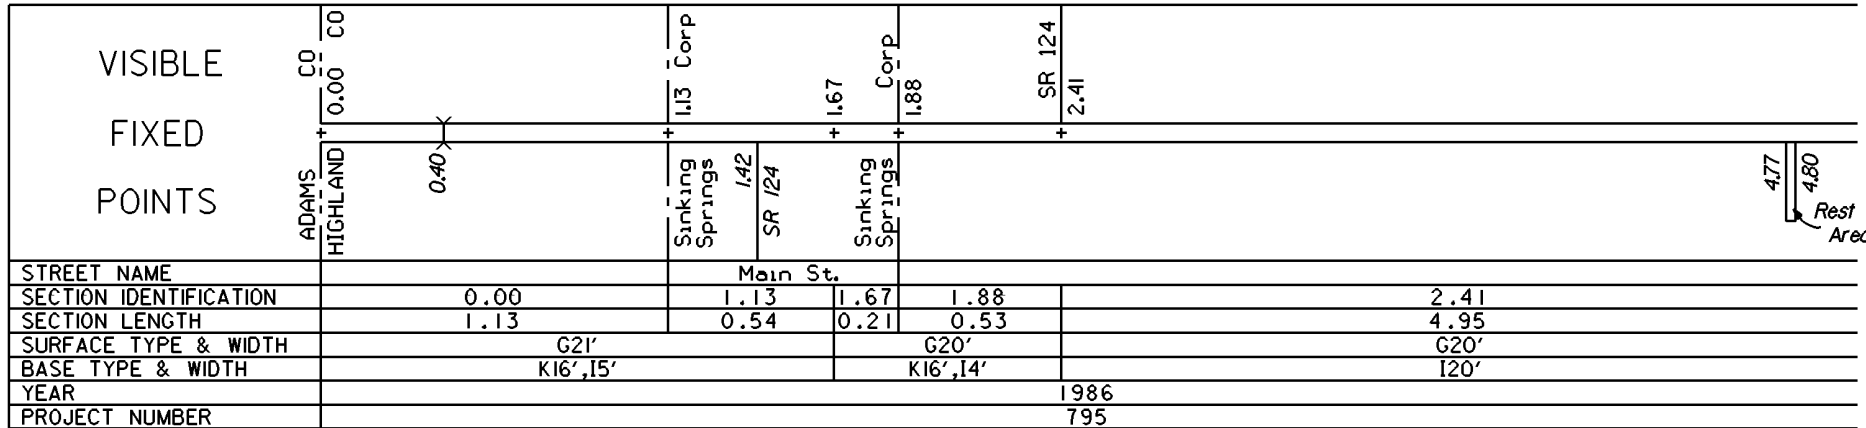

STATE OF OHIO - DEPARTMENT OF TRANSPORTATION

STATE ROUTE SECTIONS ON CONTINUOUS MILEAGE STATIONING

DISTRICT 9
 COUNTY HIGHLAND
 ROUTE SR 41

PERPETUATION

STATE OF OHIO - DEPARTMENT OF TRANSPORTATION

STATE ROUTE SECTIONS ON CONTINUOUS MILEAGE STATIONING

DISTRICT 9
 COUNTY HIGHLAND
 ROUTE SR 41

PERPETUATION