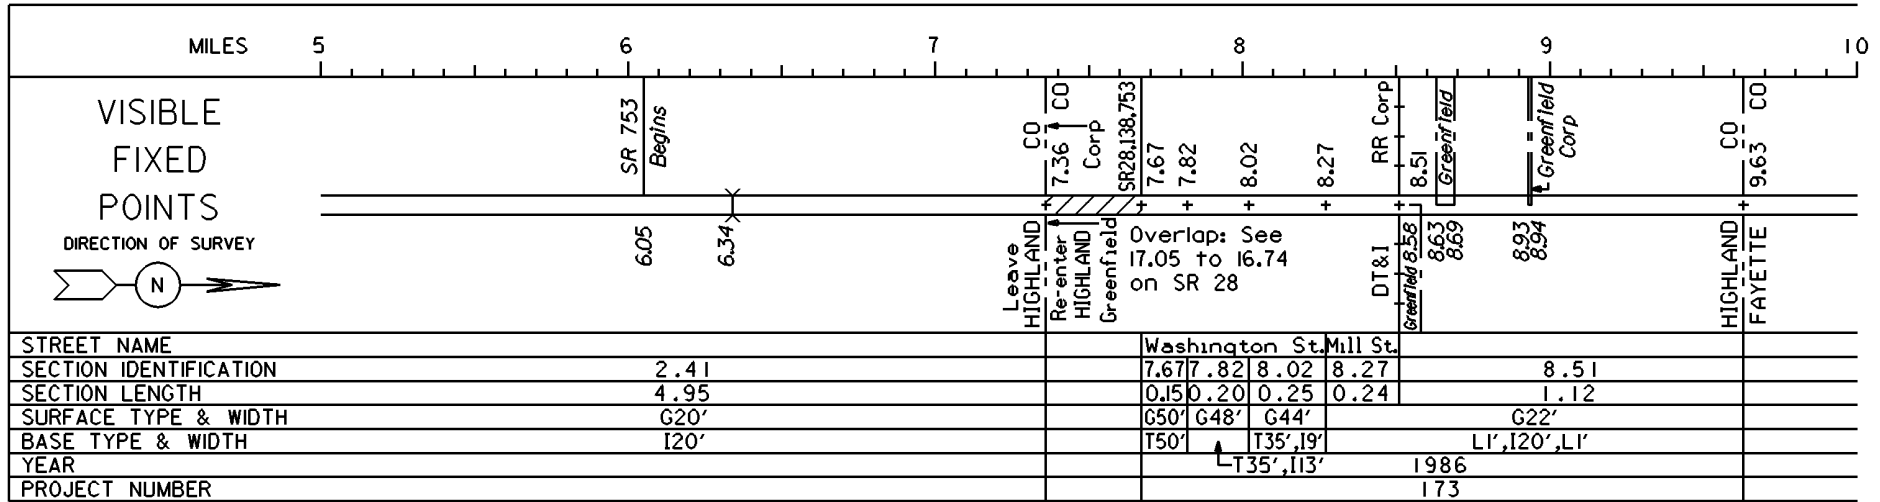

STATE OF OHIO - DEPARTMENT OF TRANSPORTATION

STATE ROUTE SECTIONS ON CONTINUOUS MILEAGE STATIONING

DISTRICT 9
 COUNTY HIGHLAND
 ROUTE SR 41

PERPETUATION

STATE OF OHIO - DEPARTMENT OF TRANSPORTATION

STATE ROUTE SECTIONS ON CONTINUOUS MILEAGE STATIONING

DISTRICT 9
 COUNTY HIGHLAND
 ROUTE SR 41

PERPETUATION