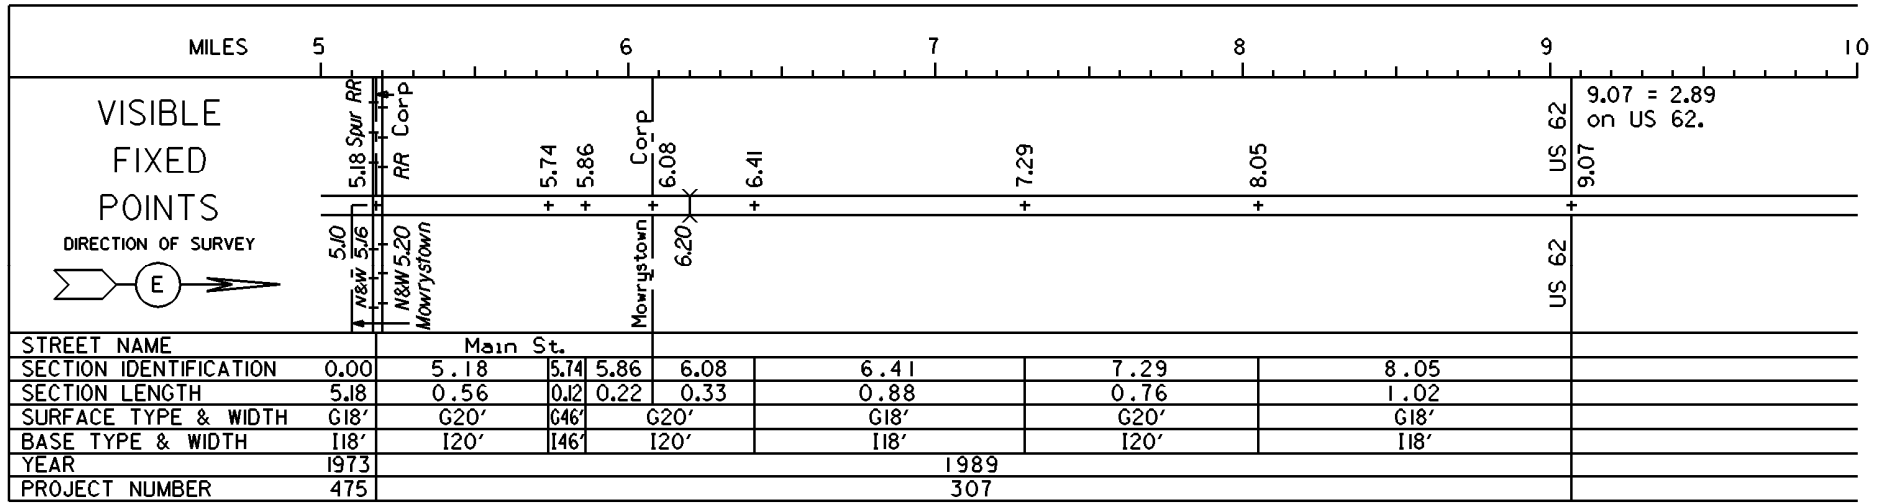

STATE OF OHIO - DEPARTMENT OF TRANSPORTATION

STATE ROUTE SECTIONS ON CONTINUOUS MILEAGE STATIONING

DISTRICT 9  
 COUNTY HIGHLAND  
 ROUTE SR 321

PERPETUATION

STATE OF OHIO - DEPARTMENT OF TRANSPORTATION

STATE ROUTE SECTIONS ON CONTINUOUS MILEAGE STATIONING

DISTRICT 9  
 COUNTY HIGHLAND  
 ROUTE SR 321

PERPETUATION