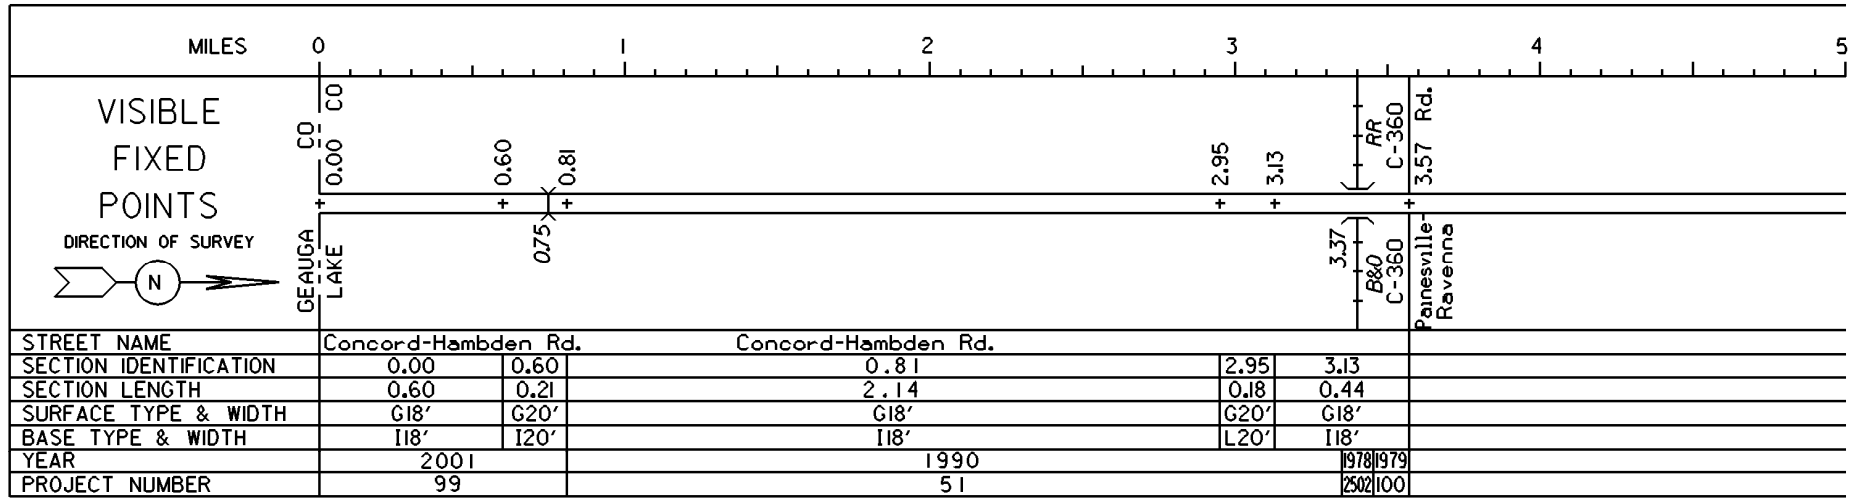

STATE OF OHIO - DEPARTMENT OF TRANSPORTATION

STATE ROUTE SECTIONS ON CONTINUOUS MILEAGE STATIONING

DISTRICT 12  
 COUNTY LAKE  
 ROUTE SR 608

PERPETUATION