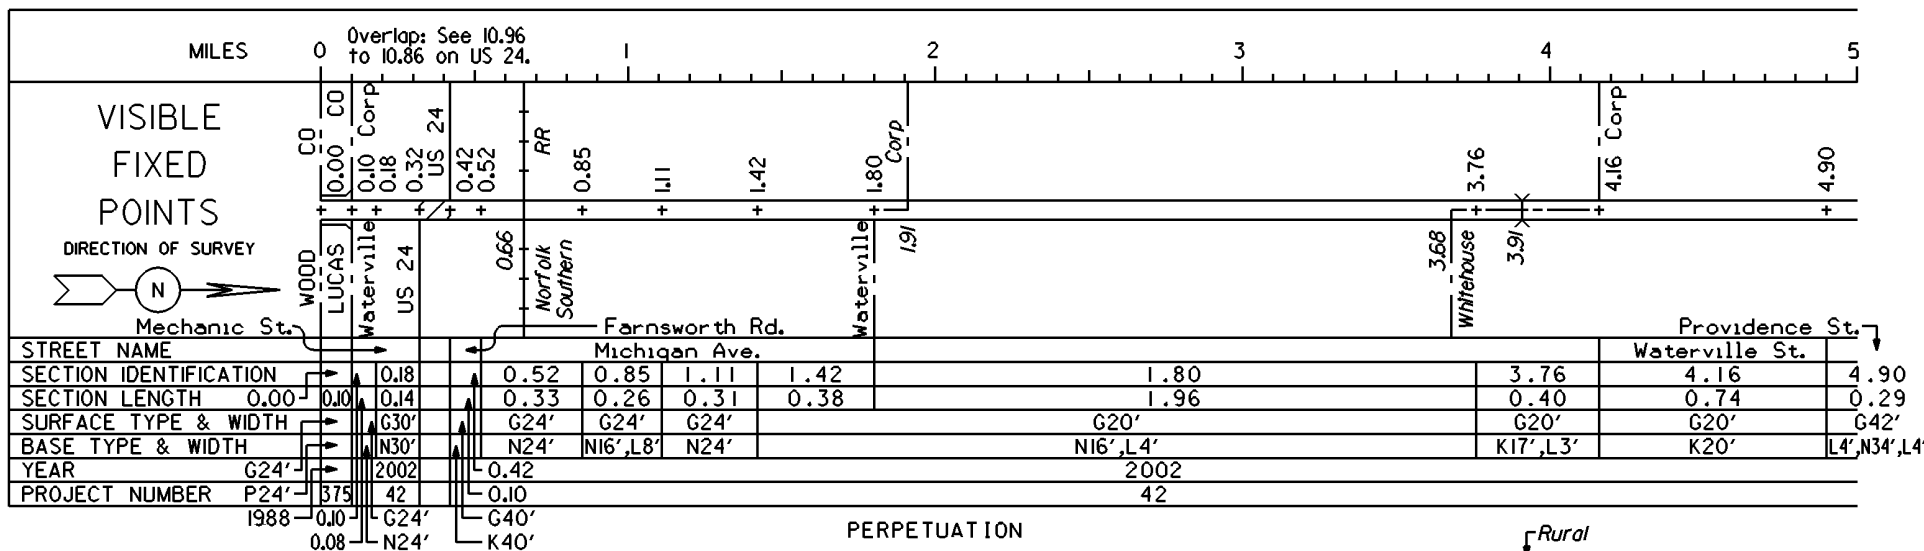

# STATE OF OHIO - DEPARTMENT OF TRANSPORTATION

STATE ROUTE SECTIONS ON CONTINUOUS MILEAGE STATIONING

DISTRICT	2
COUNTY	LUCAS
ROUTE	SR 64

STATE OF OHIO - DEPARTMENT OF TRANSPORTATION  
STATE ROUTE SECTIONS ON CONTINUOUS MILEAGE STATIONING

DISTRICT 2  
COUNTY LUCAS  
ROUTE SR 64

PERPETUATION

STATE OF OHIO - DEPARTMENT OF TRANSPORTATION  
STATE ROUTE SECTIONS ON CONTINUOUS MILEAGE STATIONING

DISTRICT 2  
COUNTY LUCAS  
ROUTE SR 64

PERPETUATION