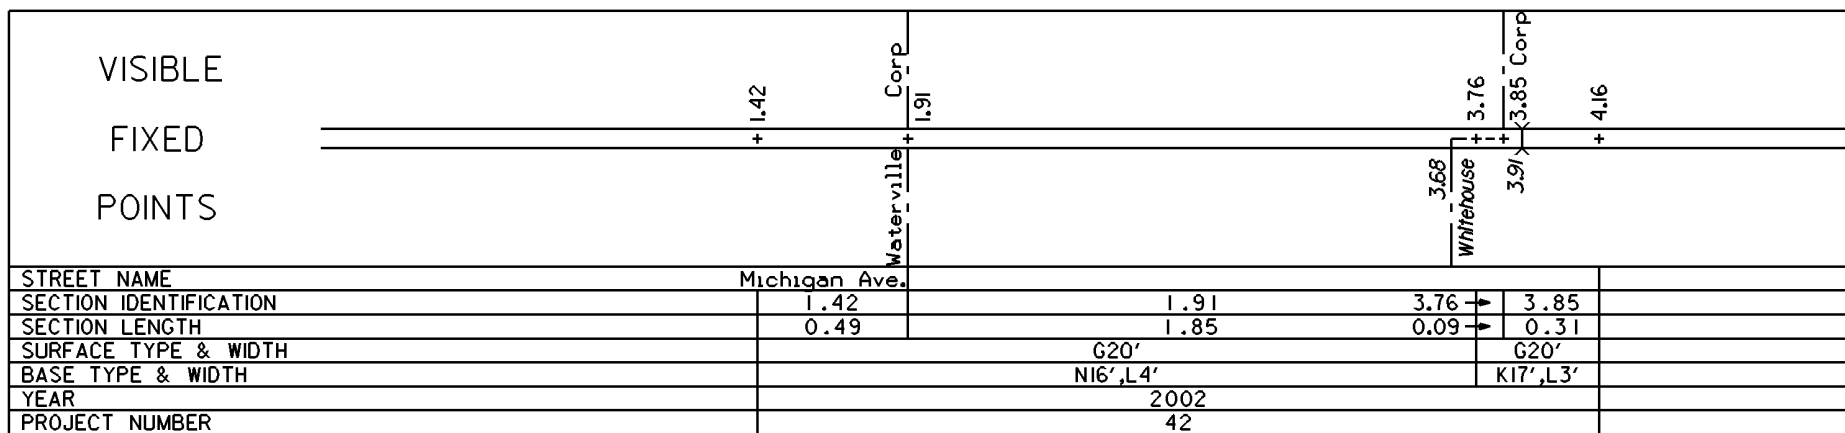

# STATE OF OHIO - DEPARTMENT OF TRANSPORTATION

STATE ROUTE SECTIONS ON CONTINUOUS MILEAGE STATIONING

DISTRICT	2
COUNTY	LUCAS
ROUTE	SR 64

STATE OF OHIO - DEPARTMENT OF TRANSPORTATION  
STATE ROUTE SECTIONS ON CONTINUOUS MILEAGE STATIONING

DISTRICT 2  
COUNTY LUCAS  
ROUTE SR 64

PERPETUATION

STATE OF OHIO - DEPARTMENT OF TRANSPORTATION  
STATE ROUTE SECTIONS ON CONTINUOUS MILEAGE STATIONING

DISTRICT 2  
COUNTY LUCAS  
ROUTE SR 64

PERPETUATION