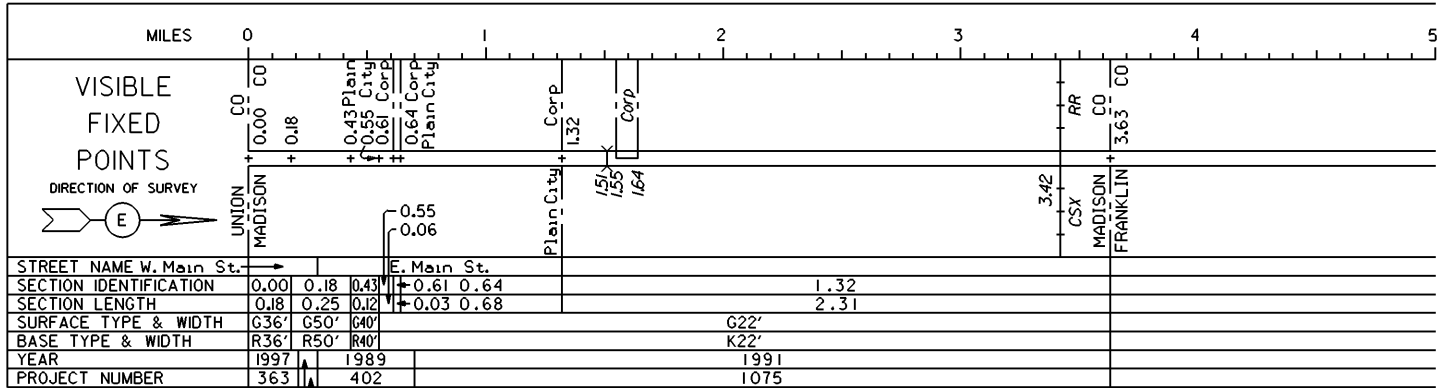

STATE OF OHIO - DEPARTMENT OF TRANSPORTATION

STATE ROUTE SECTIONS ON CONTINUOUS MILEAGE STATIONING

DISTRICT 6
 COUNTY MADISON
 ROUTE SR 161

PERPETUATION