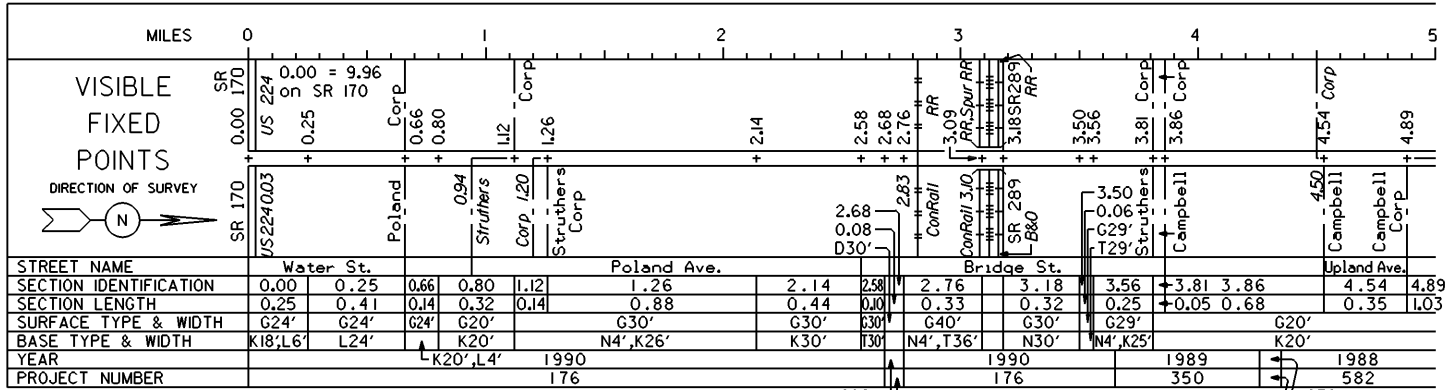

STATE OF OHIO - DEPARTMENT OF TRANSPORTATION

STATE ROUTE SECTIONS ON CONTINUOUS MILEAGE STATIONING

DISTRICT	4
COUNTY	MAHONING
ROUTE	SR 616

STATE OF OHIO - DEPARTMENT OF TRANSPORTATION

STATE ROUTE SECTIONS ON CONTINUOUS MILEAGE STATIONING

DISTRICT 4
 COUNTY MAHONING
 ROUTE SR 616

PERPETUATION