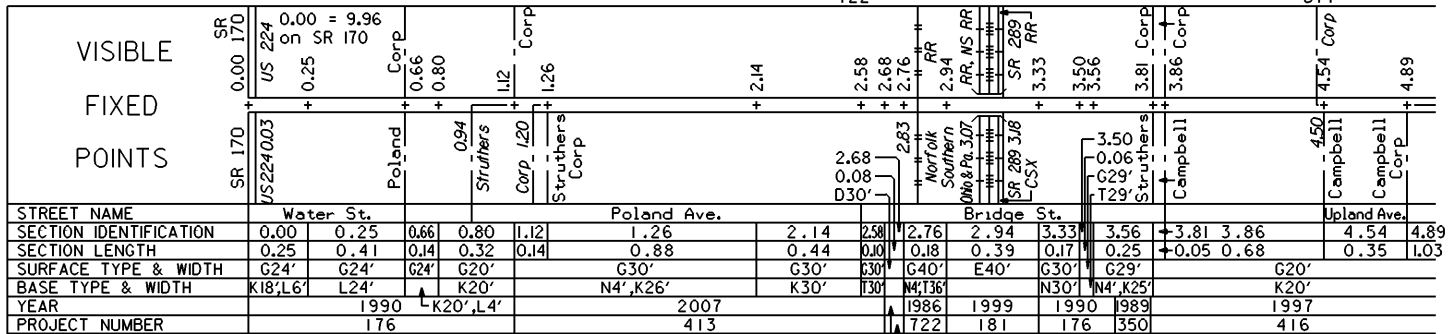

STATE OF OHIO - DEPARTMENT OF TRANSPORTATION

STATE ROUTE SECTIONS ON CONTINUOUS MILEAGE STATIONING

DISTRICT	4
COUNTY	MAHONING
ROUTE	SR 616

STATE OF OHIO - DEPARTMENT OF TRANSPORTATION

STATE ROUTE SECTIONS ON CONTINUOUS MILEAGE STATIONING

DISTRICT 4
 COUNTY MAHONING
 ROUTE SR 616

PERPETUATION