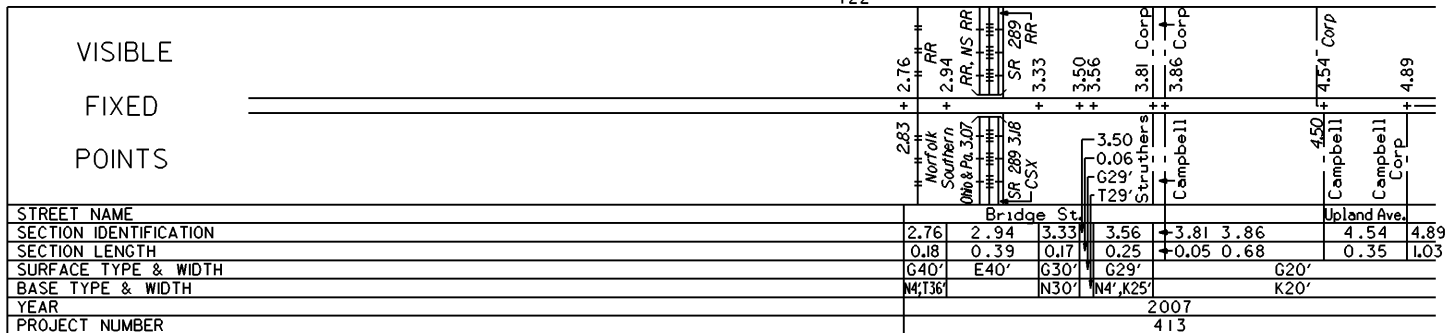

STATE OF OHIO - DEPARTMENT OF TRANSPORTATION

STATE ROUTE SECTIONS ON CONTINUOUS MILEAGE STATIONING

DISTRICT	4
COUNTY	MAHONING
ROUTE	SR 616

STATE OF OHIO - DEPARTMENT OF TRANSPORTATION

STATE ROUTE SECTIONS ON CONTINUOUS MILEAGE STATIONING

DISTRICT 4
 COUNTY MAHONING
 ROUTE SR 616

PERPETUATION