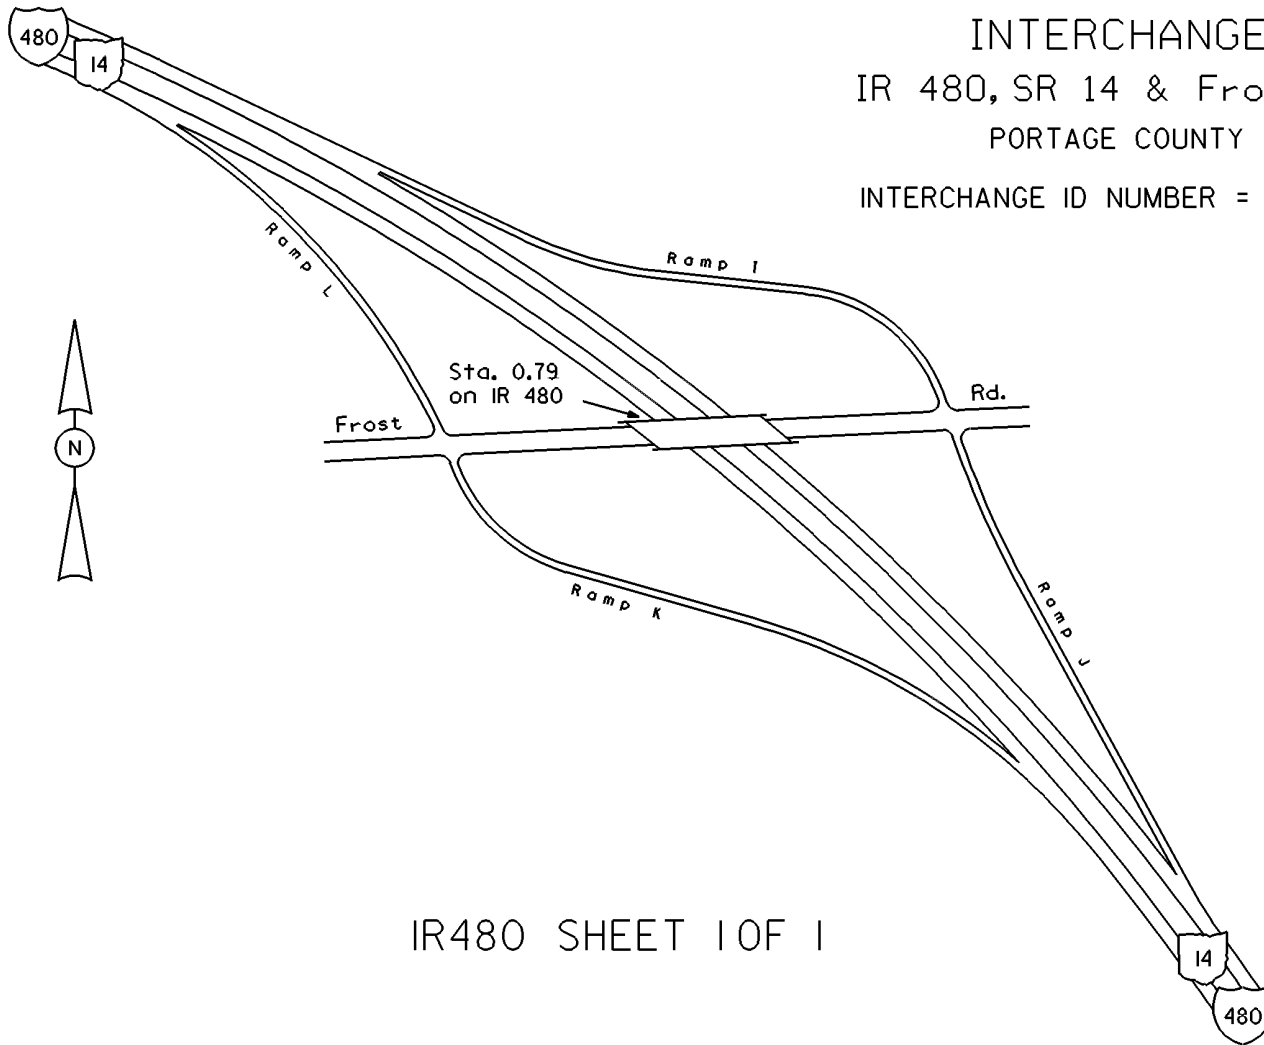

STATE OF OHIO - DEPARTMENT OF TRANSPORTATION

STATE ROUTE SECTIONS ON CONTINUOUS MILEAGE STATIONING

DISTRICT 4
 COUNTY PORTAGE
 ROUTE IR 480

PERPETUATION

INTERCHANGE
IR 480, SR 14 & Frost Rd.
PORTAGE COUNTY
INTERCHANGE ID NUMBER = 074900

IR480 SHEET 1 OF 1

INTERCHANGE
IR 480, SR 14 & Ohio
Turnpike (IR 80)
PORTAGE COUNTY
INTERCHANGE ID NUMBER = 075000

IR 80K SHEET 1 OF 5
IR 480 SHEET 1 OF 1
SR 14 SHEET 1 OF 6