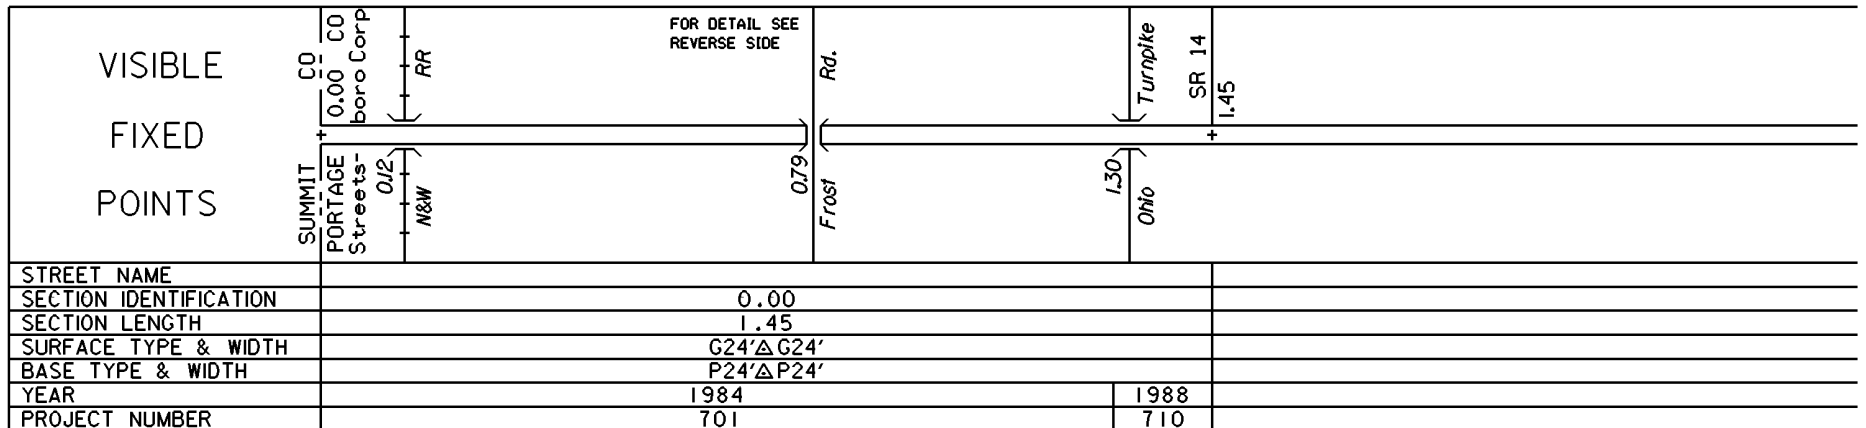

STATE OF OHIO - DEPARTMENT OF TRANSPORTATION

STATE ROUTE SECTIONS ON CONTINUOUS MILEAGE STATIONING

DISTRICT 4
 COUNTY PORTAGE
 ROUTE IR 480

PERPETUATION

INTERCHANGE
IR 480, SR 14 & Frost Rd.
PORTAGE COUNTY
INTERCHANGE ID NUMBER = 074900

IR480 SHEET 1 OF 1

INTERCHANGE
IR 480, SR 14 & Ohio
Turnpike (IR 80)
PORTAGE COUNTY
INTERCHANGE ID NUMBER = 075000

IR 80K SHEET 1 OF 5
IR 480 SHEET 1 OF 1
SR 14 SHEET 1 OF 6