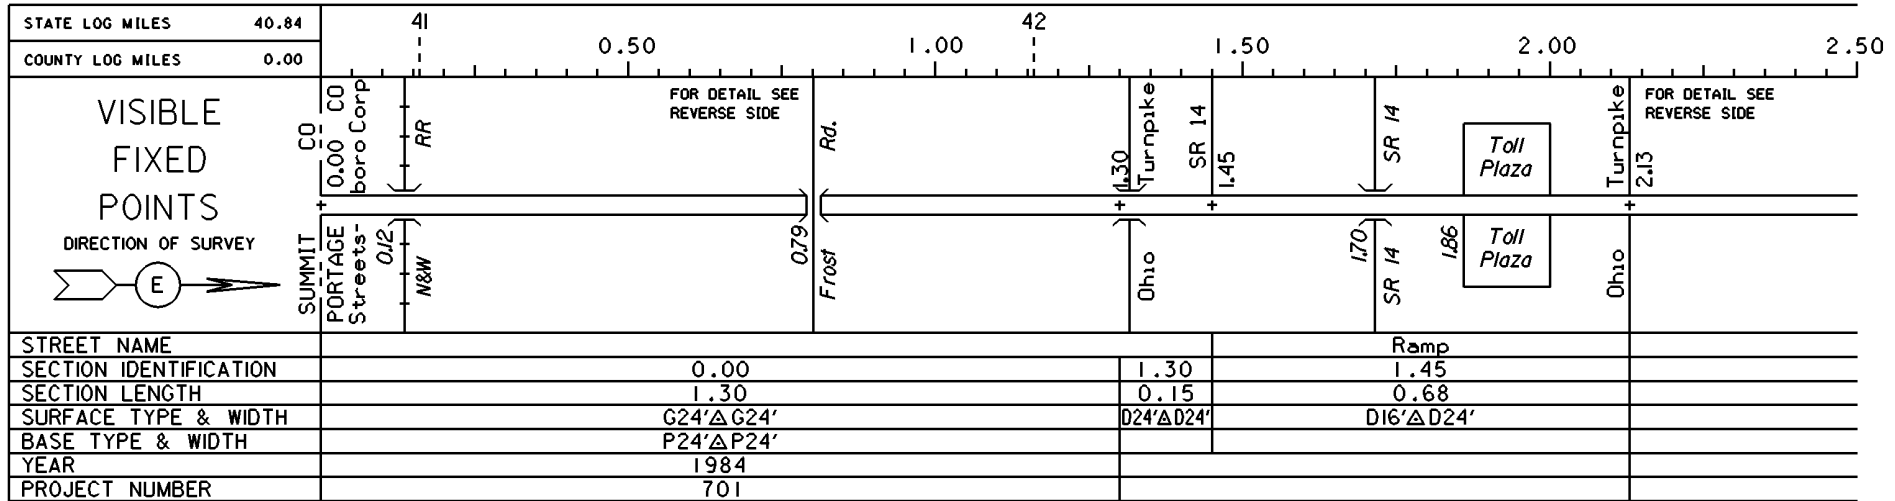

STATE OF OHIO - DEPARTMENT OF TRANSPORTATION

STATE ROUTE SECTIONS ON CONTINUOUS MILEAGE STATIONING

DISTRICT 4
 COUNTY PORTAGE
 ROUTE IR 480

PERPETUATION

INTERCHANGE
IR 480, SR 14 & Frost Rd.
PORTAGE COUNTY
INTERCHANGE ID NUMBER = 074900

IR480 SHEET 1 OF 1

INTERCHANGE
IR 480, SR 14 & Ohio
Turnpike (IR 80)
PORTAGE COUNTY
INTERCHANGE ID NUMBER = 075000

IR 80K SHEET 1 OF 5
IR 480 SHEET 1 OF 1
SR 14 SHEET 1 OF 6