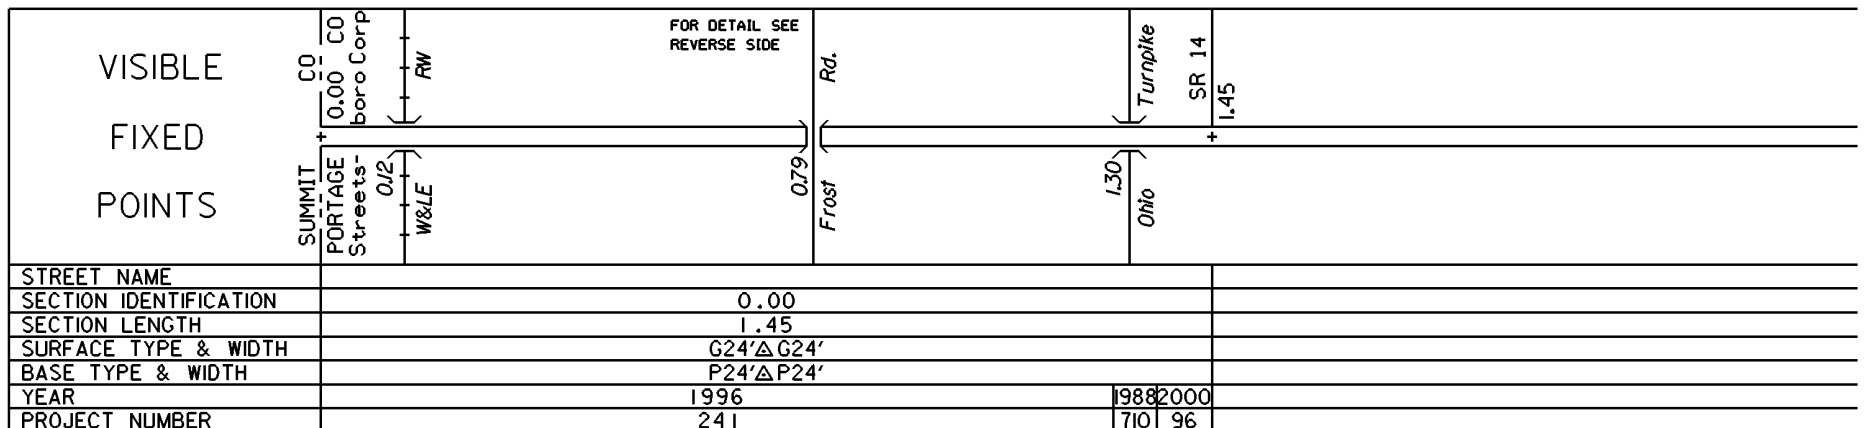

STATE OF OHIO - DEPARTMENT OF TRANSPORTATION

STATE ROUTE SECTIONS ON CONTINUOUS MILEAGE STATIONING

DISTRICT 4
 COUNTY PORTAGE
 ROUTE IR 480

PERPETUATION

INTERCHANGE
IR 480, SR 14 & Frost Rd.
PORTAGE COUNTY
INTERCHANGE ID NUMBER = 074900

IR480 SHEET 1 OF 1

INTERCHANGE
IR 480, SR 14 & Ohio
Turnpike (IR 80)
PORTAGE COUNTY
INTERCHANGE ID NUMBER = 075000

IR 80K SHEET 1 OF 5
IR 480 SHEET 1 OF 1
SR 14 SHEET 1 OF 6