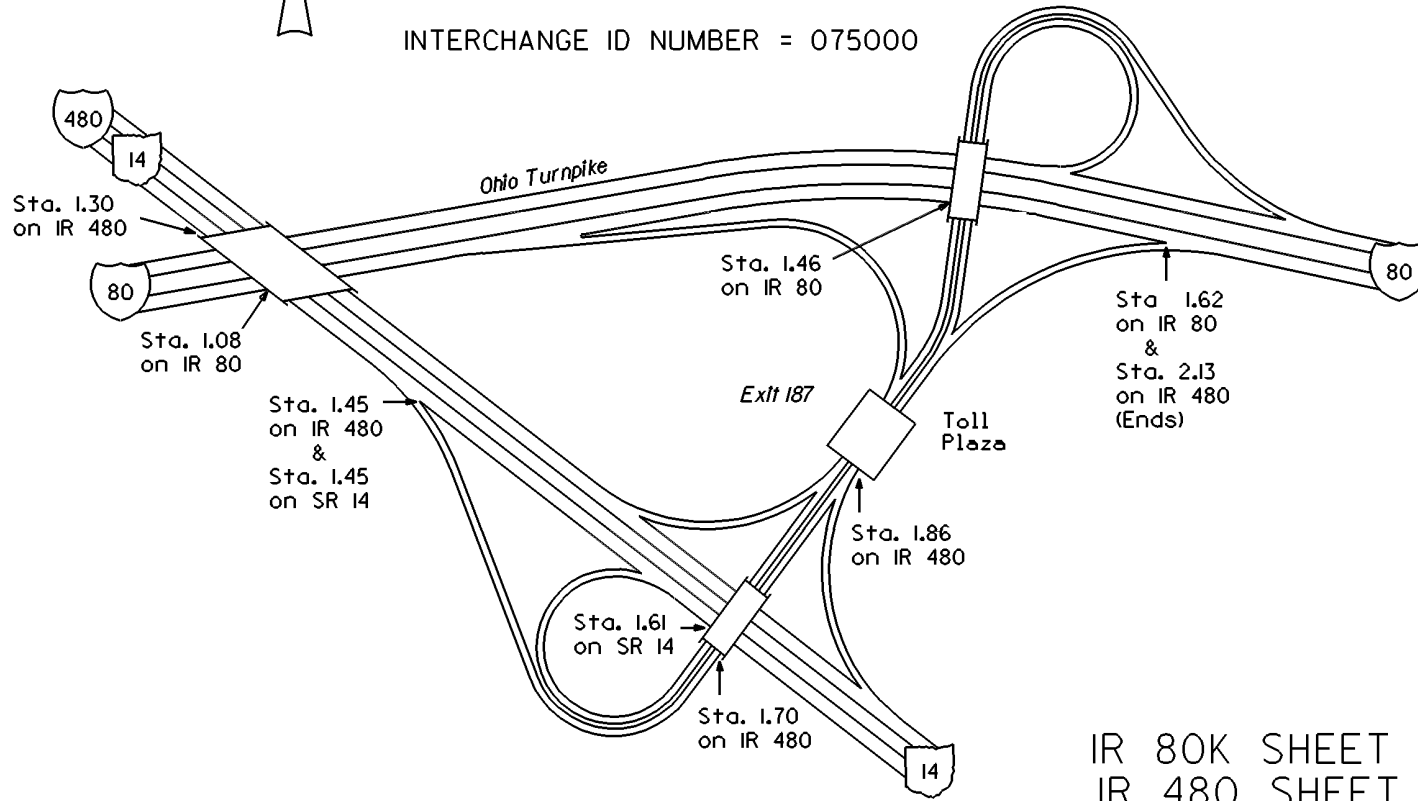

STATE OF OHIO - DEPARTMENT OF TRANSPORTATION

STATE ROUTE SECTIONS ON CONTINUOUS MILEAGE STATIONING

DISTRICT 4
 COUNTY PORTAGE
 ROUTE IR 480

PERPETUATION

INTERCHANGE
IR 480, SR 14 & Frost Rd.
PORTAGE COUNTY
INTERCHANGE ID NUMBER = 074900

IR480 SHEET 1 OF 1

INTERCHANGE
IR 480, SR 14 & Ohio
Turnpike (IR 80)
PORTAGE COUNTY
INTERCHANGE ID NUMBER = 075000

IR 80K SHEET 1 OF 5
IR 480 SHEET 1 OF 1
SR 14 SHEET 1 OF 6