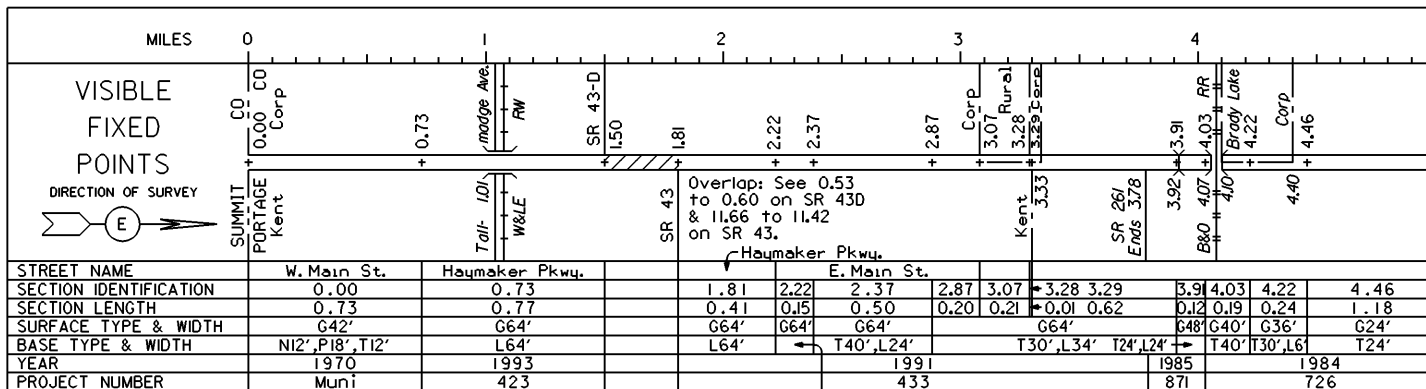

STATE OF OHIO - DEPARTMENT OF TRANSPORTATION  
STATE ROUTE SECTIONS ON CONTINUOUS MILEAGE STATIONING

DISTRICT 4  
COUNTY PORTAGE  
ROUTE SR 59

PERPETUATION

STATE OF OHIO - DEPARTMENT OF TRANSPORTATION  
STATE ROUTE SECTIONS ON CONTINUOUS MILEAGE STATIONING

DISTRICT 4  
COUNTY PORTAGE  
ROUTE SR 59

STATE OF OHIO - DEPARTMENT OF TRANSPORTATION  
STATE ROUTE SECTIONS ON CONTINUOUS MILEAGE STATIONING

DISTRICT 4  
COUNTY PORTAGE  
ROUTE SR 59