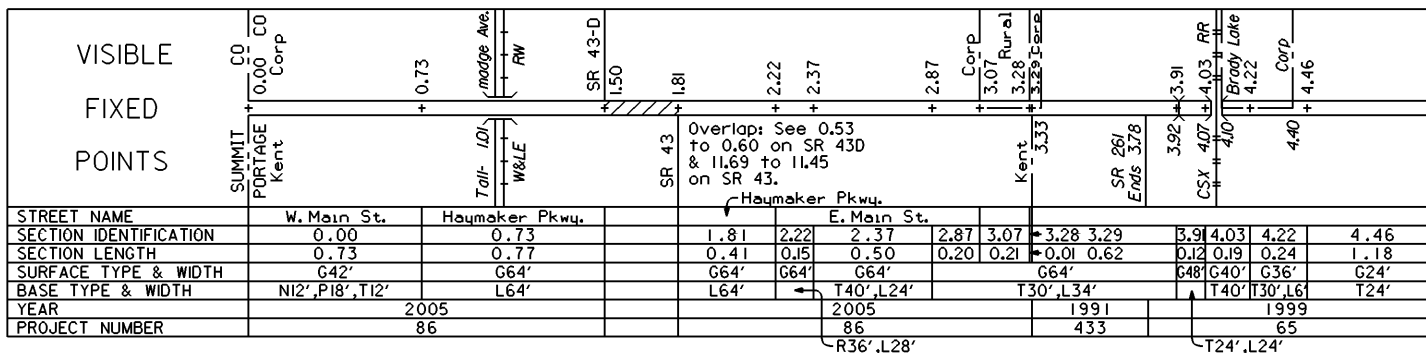

STATE OF OHIO - DEPARTMENT OF TRANSPORTATION  
STATE ROUTE SECTIONS ON CONTINUOUS MILEAGE STATIONING

DISTRICT 4  
COUNTY PORTAGE  
ROUTE SR 59

PERPETUATION

STATE OF OHIO - DEPARTMENT OF TRANSPORTATION  
STATE ROUTE SECTIONS ON CONTINUOUS MILEAGE STATIONING

DISTRICT 4  
COUNTY PORTAGE  
ROUTE SR 59

STATE OF OHIO - DEPARTMENT OF TRANSPORTATION  
STATE ROUTE SECTIONS ON CONTINUOUS MILEAGE STATIONING

DISTRICT 4  
COUNTY PORTAGE  
ROUTE SR 59