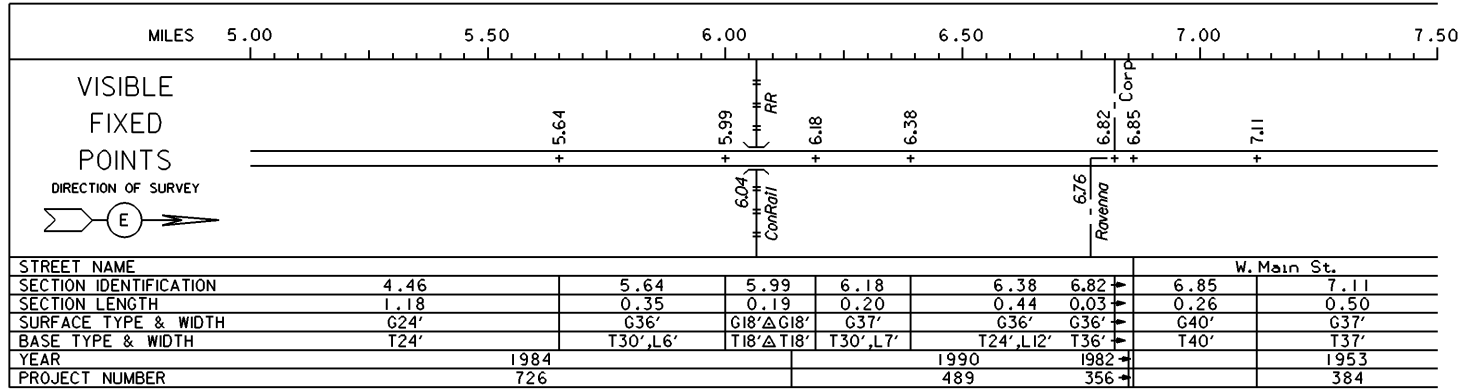

STATE OF OHIO - DEPARTMENT OF TRANSPORTATION  
STATE ROUTE SECTIONS ON CONTINUOUS MILEAGE STATIONING

DISTRICT 4  
COUNTY PORTAGE  
ROUTE SR 59

PERPETUATION

STATE OF OHIO - DEPARTMENT OF TRANSPORTATION  
STATE ROUTE SECTIONS ON CONTINUOUS MILEAGE STATIONING

DISTRICT 4  
COUNTY PORTAGE  
ROUTE SR 59

STATE OF OHIO - DEPARTMENT OF TRANSPORTATION  
STATE ROUTE SECTIONS ON CONTINUOUS MILEAGE STATIONING

DISTRICT 4  
COUNTY PORTAGE  
ROUTE SR 59