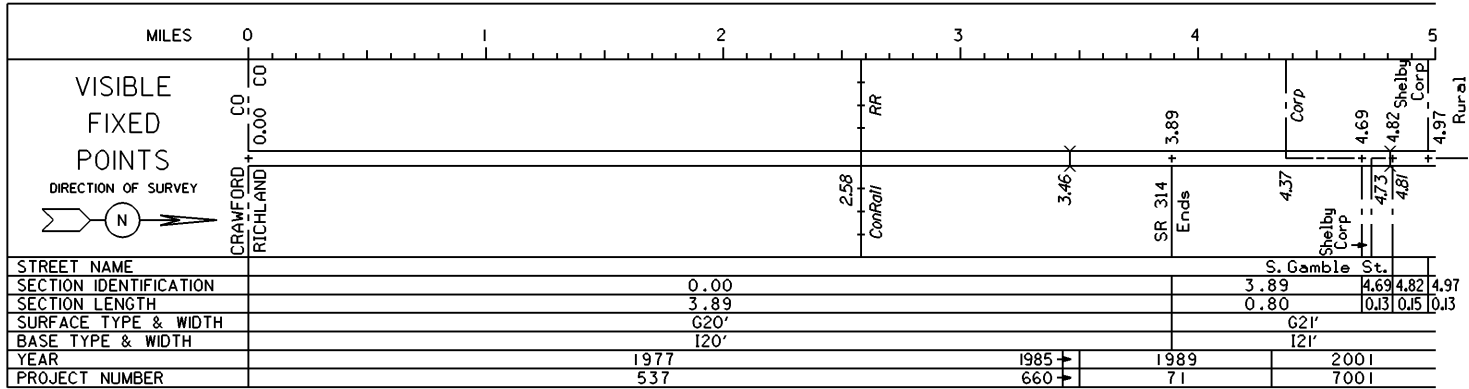

# STATE OF OHIO - DEPARTMENT OF TRANSPORTATION

STATE ROUTE SECTIONS ON CONTINUOUS MILEAGE STATIONING

DISTRICT	3
COUNTY	RICHLAND
ROUTE	SR 61

### PERPETUATION

STATE OF OHIO - DEPARTMENT OF TRANSPORTATION  
STATE ROUTE SECTIONS ON CONTINUOUS MILEAGE STATIONING

DISTRICT 3  
COUNTY RICHLAND  
ROUTE SR 61

STATE OF OHIO - DEPARTMENT OF TRANSPORTATION  
STATE ROUTE SECTIONS ON CONTINUOUS MILEAGE STATIONING

DISTRICT 3  
COUNTY RICHLAND  
ROUTE SR 61

PERPETUATION