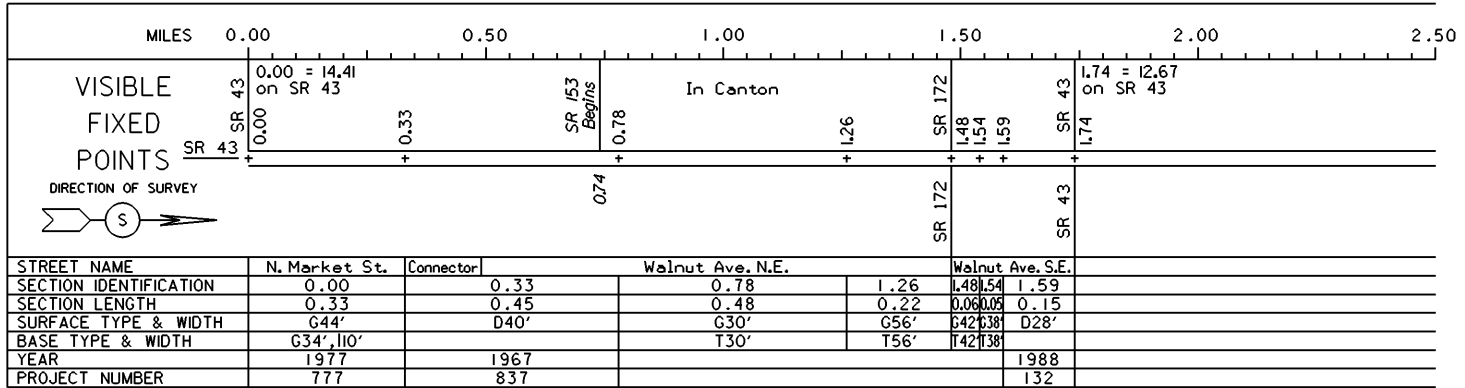

STATE OF OHIO - DEPARTMENT OF TRANSPORTATION

STATE ROUTE SECTIONS ON CONTINUOUS MILEAGE STATIONING

DISTRICT 4
 COUNTY STARK
 ROUTE SR 43-D

PERPETUATION