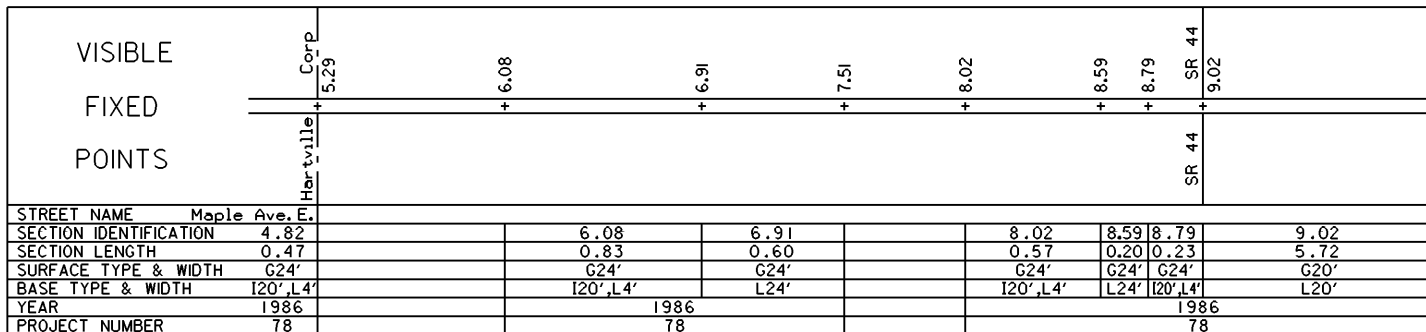

PERPETUATION