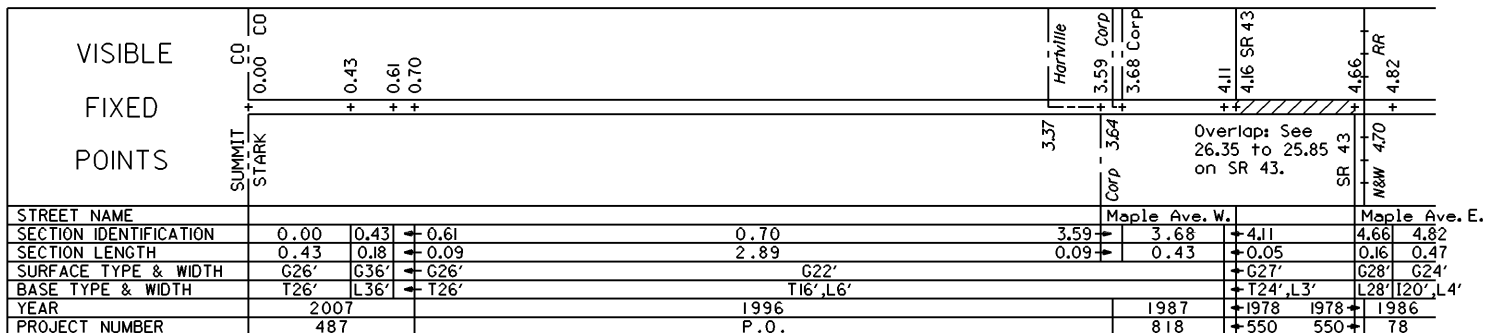

STATE OF OHIO - DEPARTMENT OF TRANSPORTATION
STATE ROUTE SECTIONS ON CONTINUOUS MILEAGE STATIONING

DISTRICT 4
COUNTY STARK
ROUTE SR 619

PERPETUATION

STATE OF OHIO - DEPARTMENT OF TRANSPORTATION
STATE ROUTE SECTIONS ON CONTINUOUS MILEAGE STATIONING

DISTRICT 4
COUNTY STARK
ROUTE SR 619

PERPETUATION

STATE OF OHIO - DEPARTMENT OF TRANSPORTATION
STATE ROUTE SECTIONS ON CONTINUOUS MILEAGE STATIONING

DISTRICT 4
COUNTY STARK
ROUTE SR 619

PERPETUATION

STATE OF OHIO - DEPARTMENT OF TRANSPORTATION
STATE ROUTE SECTIONS ON CONTINUOUS MILEAGE STATIONING

DISTRICT 4
COUNTY STARK
ROUTE SR 619

PERPETUATION