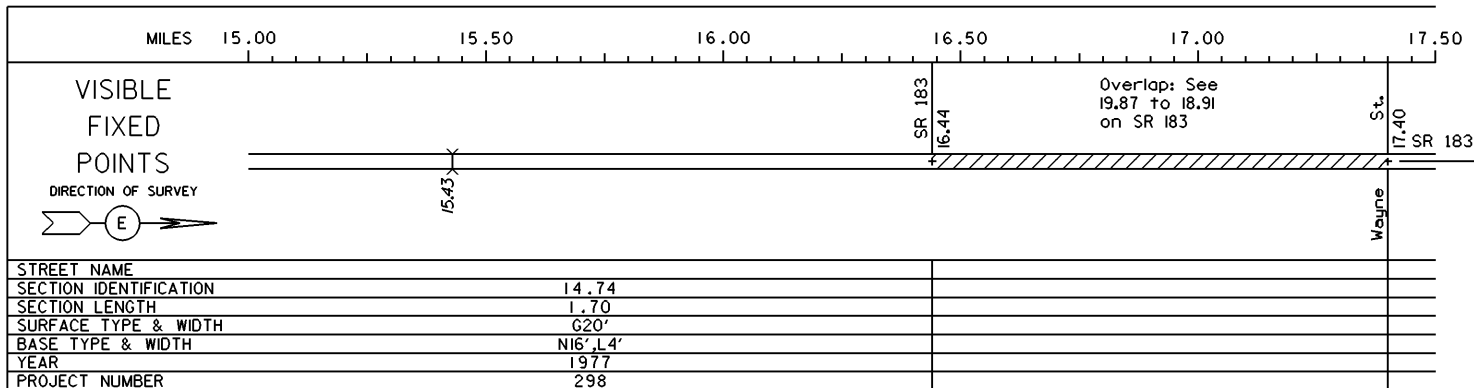

DISTRICT 4
COUNTY STARK
ROUTE SR 619

PERPETUATION