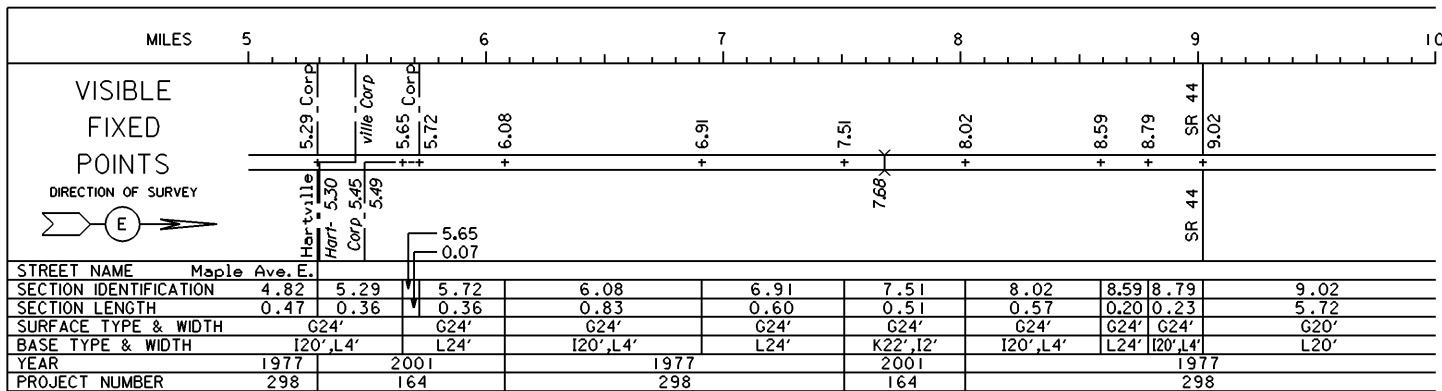

STATE OF OHIO - DEPARTMENT OF TRANSPORTATION
STATE ROUTE SECTIONS ON CONTINUOUS MILEAGE STATIONING

DISTRICT 4
COUNTY STARK
ROUTE SR 619

PERPETUATION

STATE OF OHIO - DEPARTMENT OF TRANSPORTATION
STATE ROUTE SECTIONS ON CONTINUOUS MILEAGE STATIONING

DISTRICT 4
COUNTY STARK
ROUTE SR 619

PERPETUATION

STATE OF OHIO - DEPARTMENT OF TRANSPORTATION
STATE ROUTE SECTIONS ON CONTINUOUS MILEAGE STATIONING

DISTRICT 4
COUNTY STARK
ROUTE SR 619

PERPETUATION

STATE OF OHIO - DEPARTMENT OF TRANSPORTATION
STATE ROUTE SECTIONS ON CONTINUOUS MILEAGE STATIONING

DISTRICT 4
COUNTY STARK
ROUTE SR 619

PERPETUATION