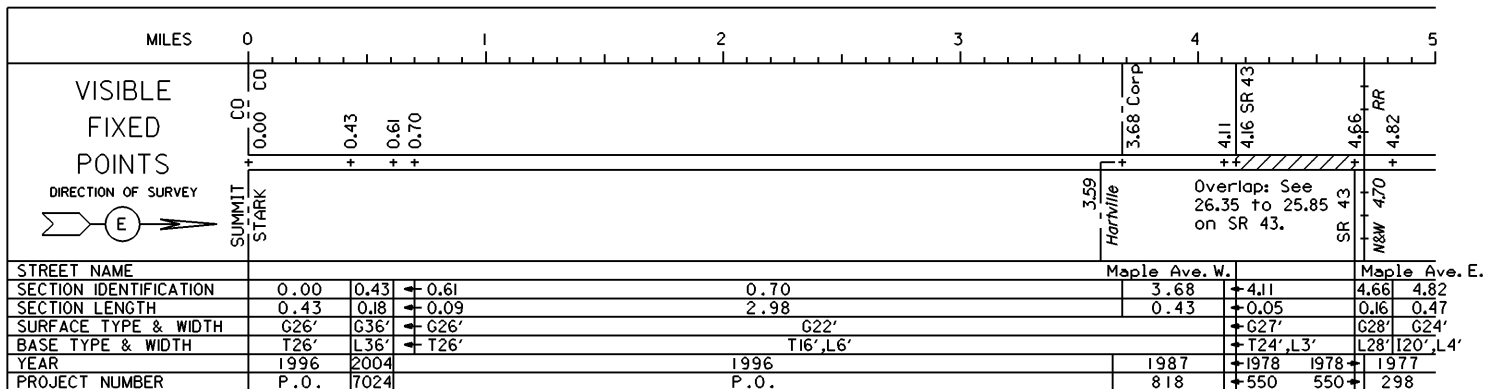

STATE OF OHIO - DEPARTMENT OF TRANSPORTATION
STATE ROUTE SECTIONS ON CONTINUOUS MILEAGE STATIONING

DISTRICT 4
COUNTY STARK
ROUTE SR 619

PERPETUATION

STATE OF OHIO - DEPARTMENT OF TRANSPORTATION
STATE ROUTE SECTIONS ON CONTINUOUS MILEAGE STATIONING

DISTRICT 4
COUNTY STARK
ROUTE SR 619

PERPETUATION

STATE OF OHIO - DEPARTMENT OF TRANSPORTATION
STATE ROUTE SECTIONS ON CONTINUOUS MILEAGE STATIONING

DISTRICT 4
COUNTY STARK
ROUTE SR 619

PERPETUATION

STATE OF OHIO - DEPARTMENT OF TRANSPORTATION
STATE ROUTE SECTIONS ON CONTINUOUS MILEAGE STATIONING

DISTRICT 4
COUNTY STARK
ROUTE SR 619

PERPETUATION