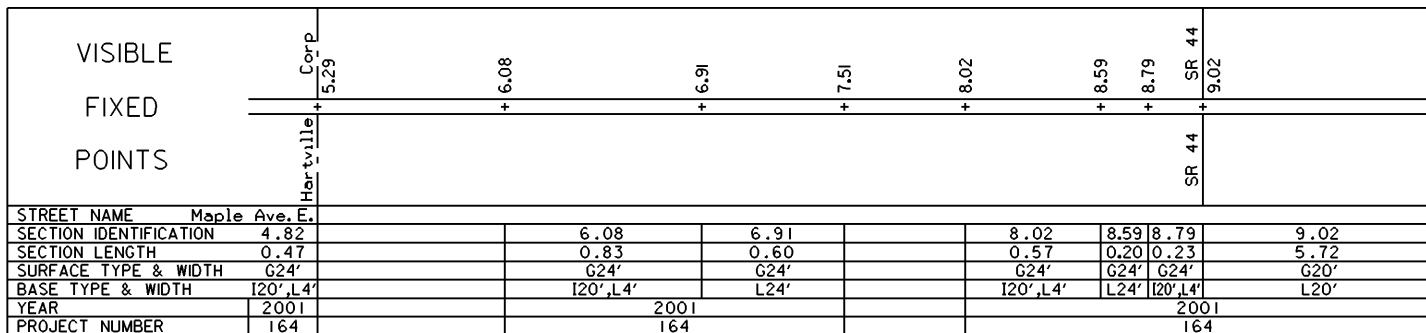

PERPETUATION