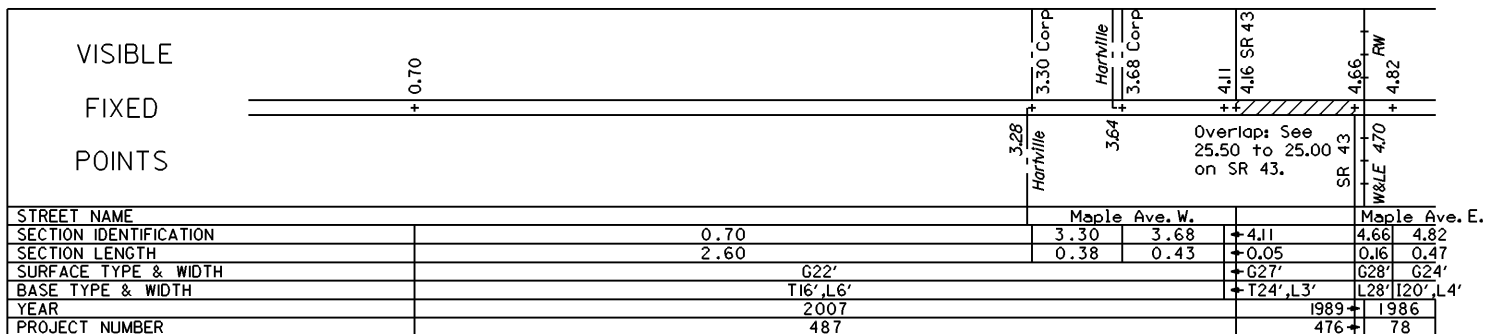

STATE OF OHIO - DEPARTMENT OF TRANSPORTATION
STATE ROUTE SECTIONS ON CONTINUOUS MILEAGE STATIONING

DISTRICT 4
COUNTY STARK
ROUTE SR 619

PERPETUATION

STATE OF OHIO - DEPARTMENT OF TRANSPORTATION
STATE ROUTE SECTIONS ON CONTINUOUS MILEAGE STATIONING

DISTRICT 4
COUNTY STARK
ROUTE SR 619

PERPETUATION