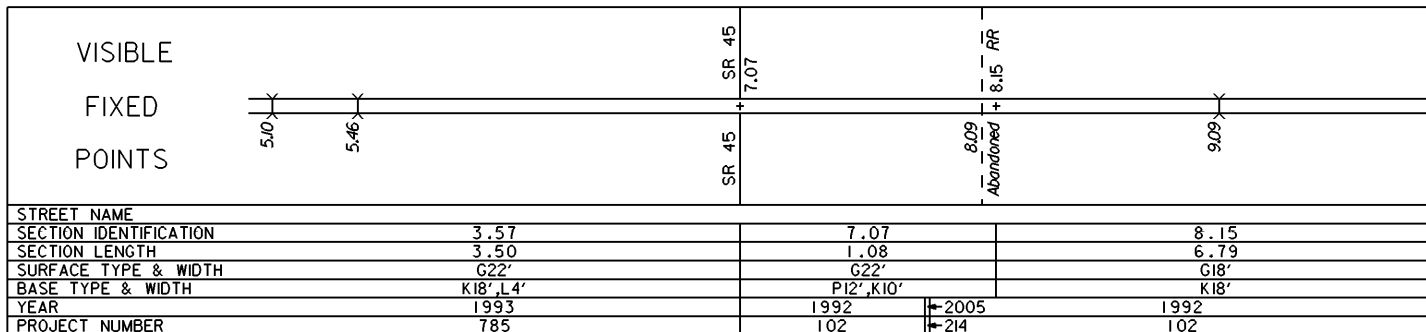

PERPETUATION