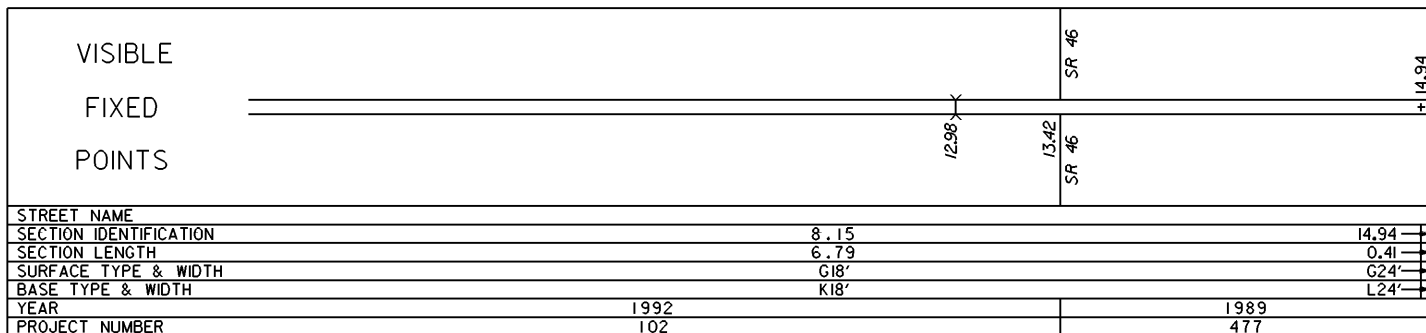

PERPETUATION