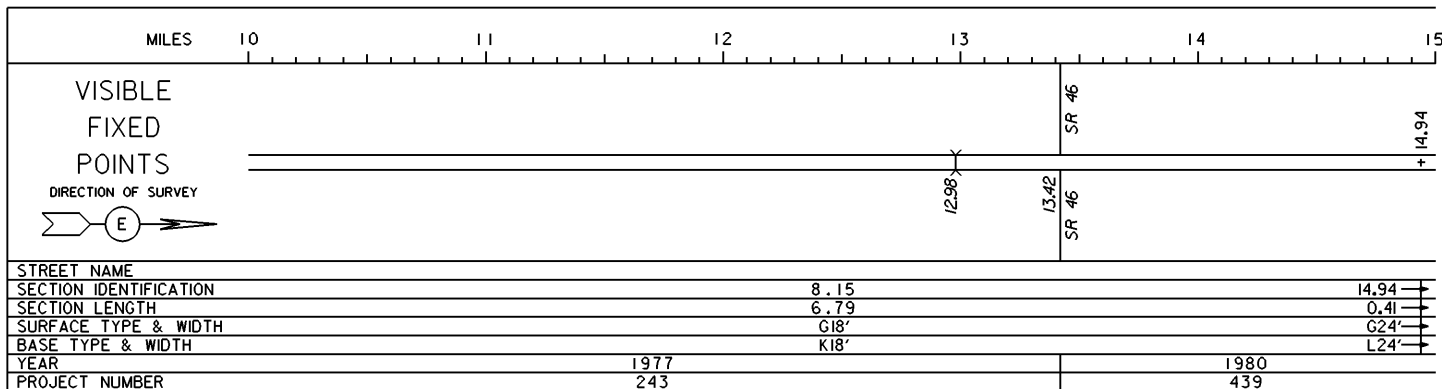

STATE OF OHIO - DEPARTMENT OF TRANSPORTATION
STATE ROUTE SECTIONS ON CONTINUOUS MILEAGE STATIONING

DISTRICT 4
COUNTY TRUMBULL
ROUTE SR 87