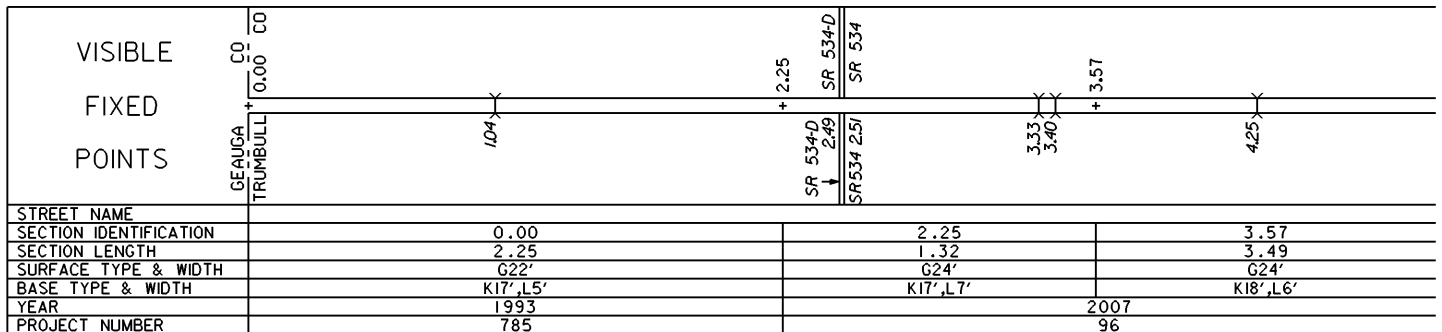

STATE OF OHIO - DEPARTMENT OF TRANSPORTATION

STATE ROUTE SECTIONS ON CONTINUOUS MILEAGE STATIONING

DISTRICT	4
COUNTY	TRUMBULL
ROUTE	SR 87

PERPETUATION

STATE OF OHIO - DEPARTMENT OF TRANSPORTATION
STATE ROUTE SECTIONS ON CONTINUOUS MILEAGE STATIONING

DISTRICT 4
COUNTY TRUMBULL
ROUTE SR 87

PERPETUATION

INTERCHANGE
SR 11 & SR 87
TRUMBULL COUNTY
INTERCHANGE ID NUMBER = 091200

STATE OF OHIO - DEPARTMENT OF TRANSPORTATION
STATE ROUTE SECTIONS ON CONTINUOUS MILEAGE STATIONING