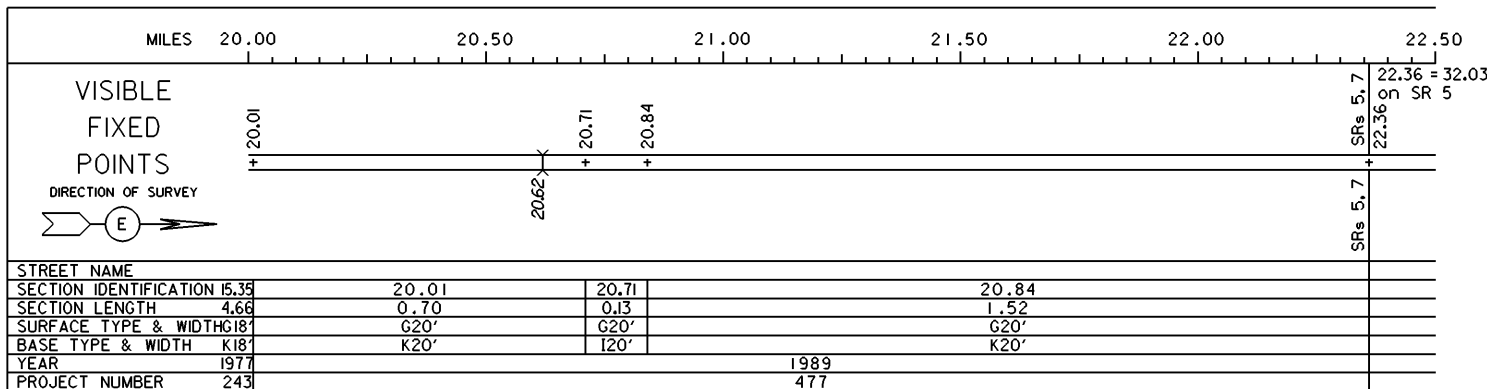

STATE OF OHIO - DEPARTMENT OF TRANSPORTATION
STATE ROUTE SECTIONS ON CONTINUOUS MILEAGE STATIONING

DISTRICT 4
COUNTY TRUMBULL
ROUTE SR 87