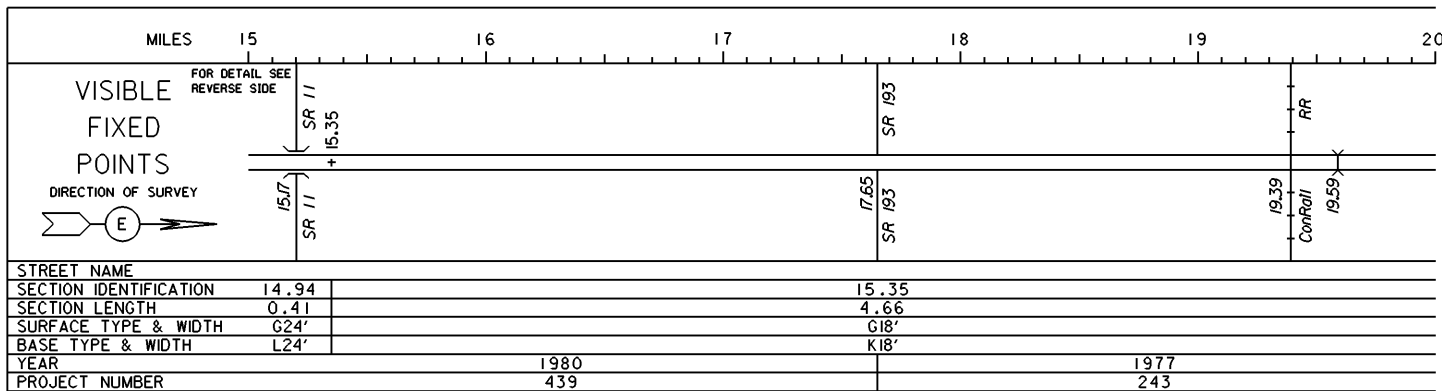

DISTRICT 4
COUNTY TRUMBULL
ROUTE SR 87

PERPETUATION

STATE OF OHIO - DEPARTMENT OF TRANSPORTATION
STATE ROUTE SECTIONS ON CONTINUOUS MILEAGE STATIONING

DISTRICT 4
COUNTY TRUMBULL
ROUTE SR 87

PERPETUATION

STATE OF OHIO - DEPARTMENT OF TRANSPORTATION
STATE ROUTE SECTIONS ON CONTINUOUS MILEAGE STATIONING

DISTRICT 4
COUNTY TRUMBULL
ROUTE SR 87

PERPETUATION

INTERCHANGE
SR 11 & SR 87
TRUMBULL COUNTY
INTERCHANGE ID NUMBER = 091200

STATE OF OHIO - DEPARTMENT OF TRANSPORTATION
STATE ROUTE SECTIONS ON CONTINUOUS MILEAGE STATIONING