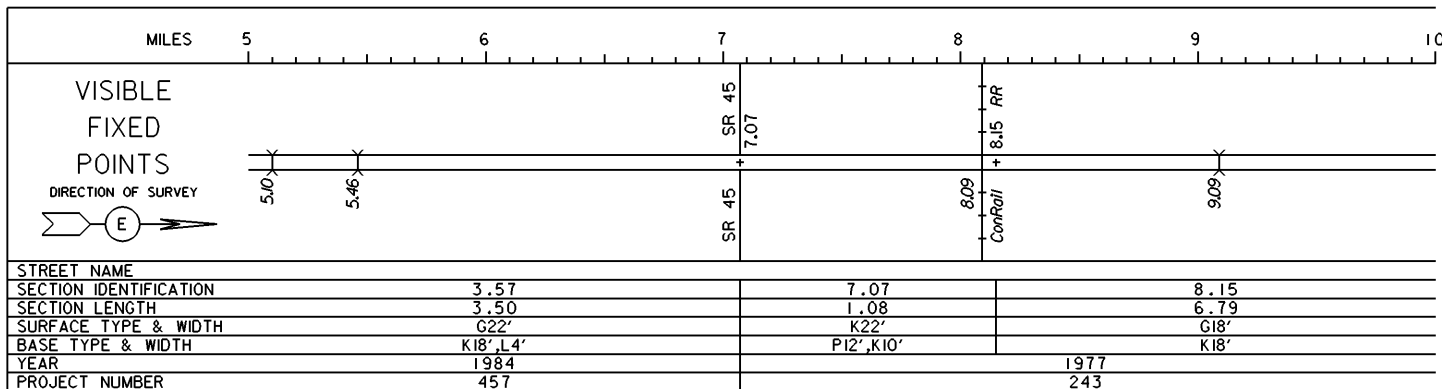

STATE OF OHIO - DEPARTMENT OF TRANSPORTATION
STATE ROUTE SECTIONS ON CONTINUOUS MILEAGE STATIONING

DISTRICT 4
COUNTY TRUMBULL
ROUTE SR 87