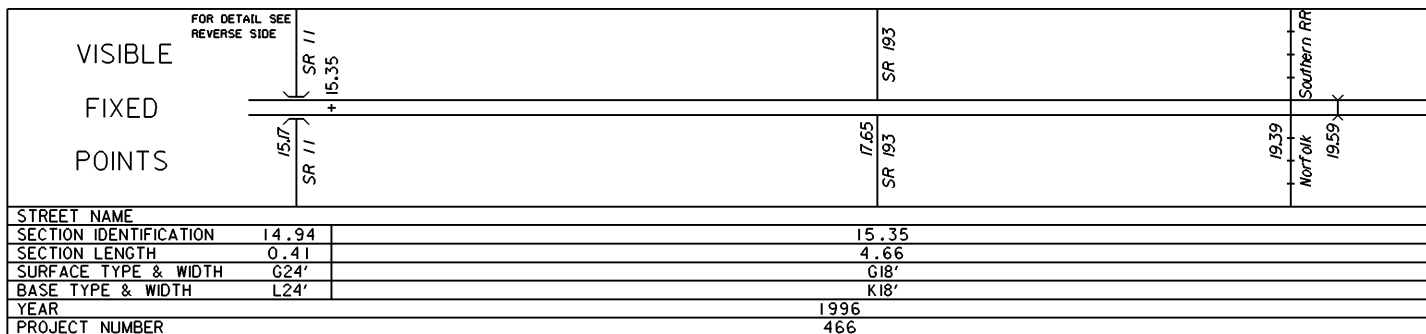

DISTRICT 4
COUNTY TRUMBULL
ROUTE SR 87

PERPETUATION

INTERCHANGE
SR 11 & SR 87
TRUMBULL COUNTY
INTERCHANGE ID NUMBER = 091200

STATE OF OHIO - DEPARTMENT OF TRANSPORTATION
STATE ROUTE SECTIONS ON CONTINUOUS MILEAGE STATIONING