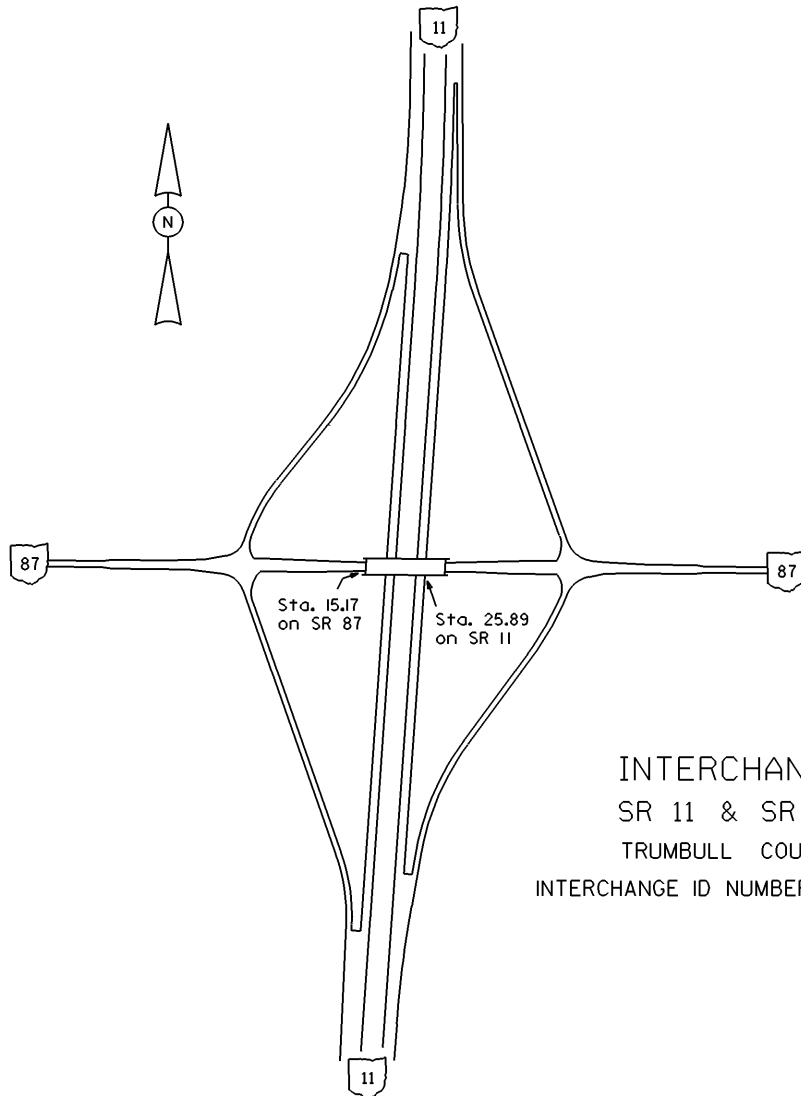

STATE OF OHIO - DEPARTMENT OF TRANSPORTATION

STATE ROUTE SECTIONS ON CONTINUOUS MILEAGE STATIONING

DISTRICT	4
COUNTY	TRUMBULL
ROUTE	SR 87

PERPETUATION

STATE OF OHIO - DEPARTMENT OF TRANSPORTATION
STATE ROUTE SECTIONS ON CONTINUOUS MILEAGE STATIONING

DISTRICT 4
COUNTY TRUMBULL
ROUTE SR 87

PERPETUATION

STATE OF OHIO - DEPARTMENT OF TRANSPORTATION
STATE ROUTE SECTIONS ON CONTINUOUS MILEAGE STATIONING

DISTRICT 4
COUNTY TRUMBULL
ROUTE SR 87

PERPETUATION

STATE OF OHIO - DEPARTMENT OF TRANSPORTATION
STATE ROUTE SECTIONS ON CONTINUOUS MILEAGE STATIONING

DISTRICT 4
COUNTY TRUMBULL
ROUTE SR 87

PERPETUATION

INTERCHANGE
SR 11 & SR 87
TRUMBULL COUNTY
INTERCHANGE ID NUMBER = 091200

STATE OF OHIO - DEPARTMENT OF TRANSPORTATION
STATE ROUTE SECTIONS ON CONTINUOUS MILEAGE STATIONING

DISTRICT 4
COUNTY TRUMBULL
ROUTE SR 87

PERPETUATION