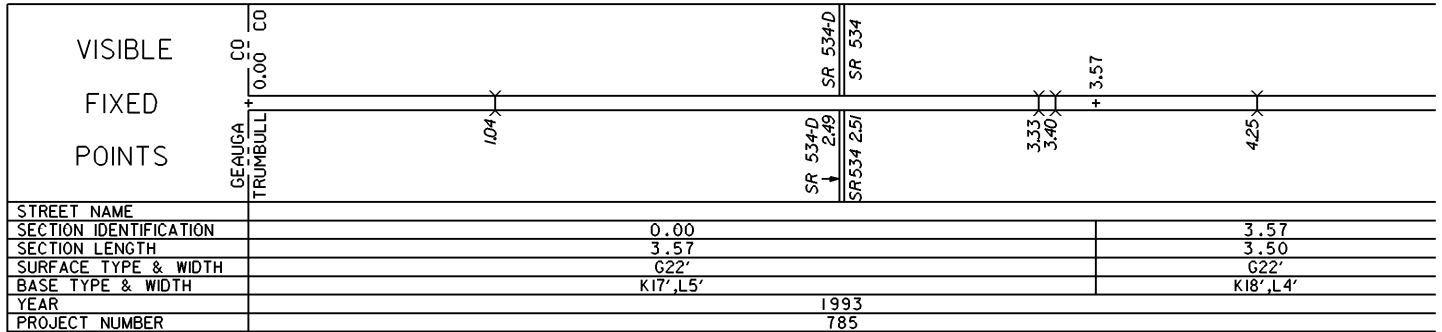

STATE OF OHIO - DEPARTMENT OF TRANSPORTATION

STATE ROUTE SECTIONS ON CONTINUOUS MILEAGE STATIONING

DISTRICT	4
COUNTY	TRUMBULL
ROUTE	SR 87

PERPETUATION

STATE OF OHIO - DEPARTMENT OF TRANSPORTATION
STATE ROUTE SECTIONS ON CONTINUOUS MILEAGE STATIONING

DISTRICT 4
COUNTY TRUMBULL
ROUTE SR 87

PERPETUATION

INTERCHANGE
SR 11 & SR 87
TRUMBULL COUNTY
INTERCHANGE ID NUMBER = 091200

STATE OF OHIO - DEPARTMENT OF TRANSPORTATION
STATE ROUTE SECTIONS ON CONTINUOUS MILEAGE STATIONING