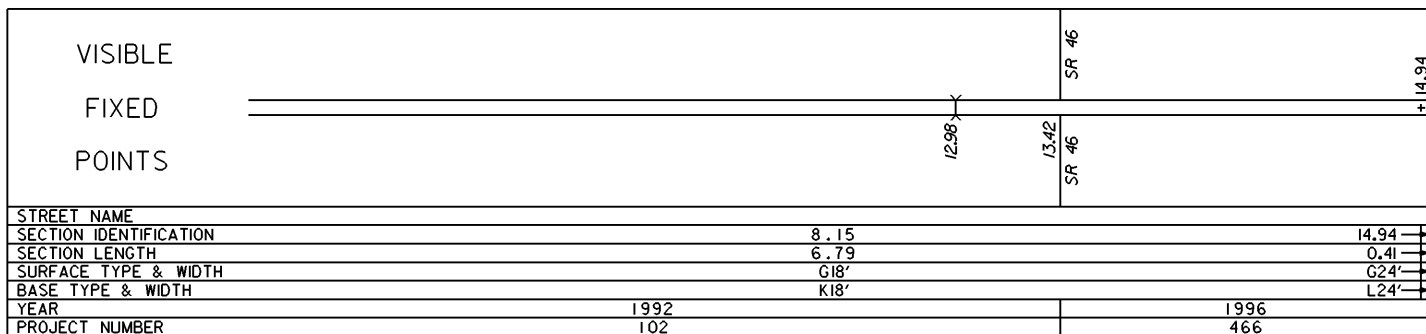

PERPETUATION