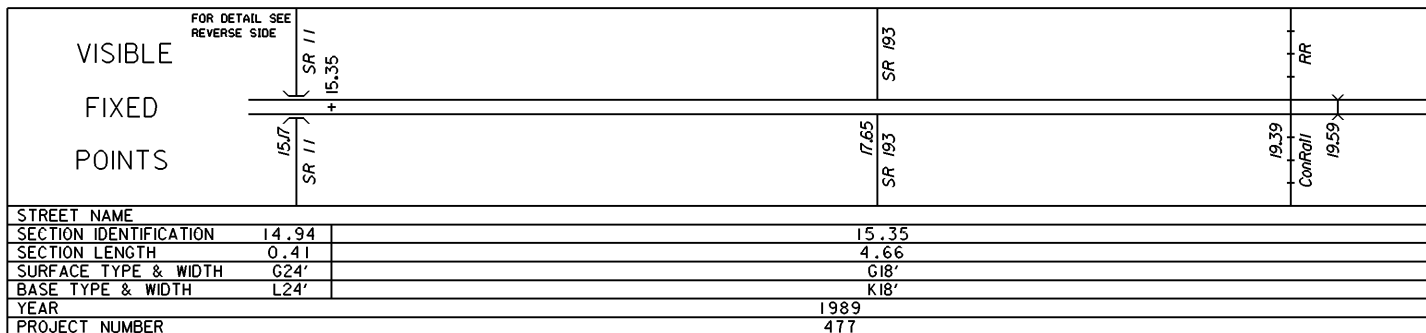

DISTRICT 4
COUNTY TRUMBULL
ROUTE SR 87

PERPETUATION

INTERCHANGE
SR 11 & SR 87
TRUMBULL COUNTY
INTERCHANGE ID NUMBER = 091200

STATE OF OHIO - DEPARTMENT OF TRANSPORTATION
STATE ROUTE SECTIONS ON CONTINUOUS MILEAGE STATIONING