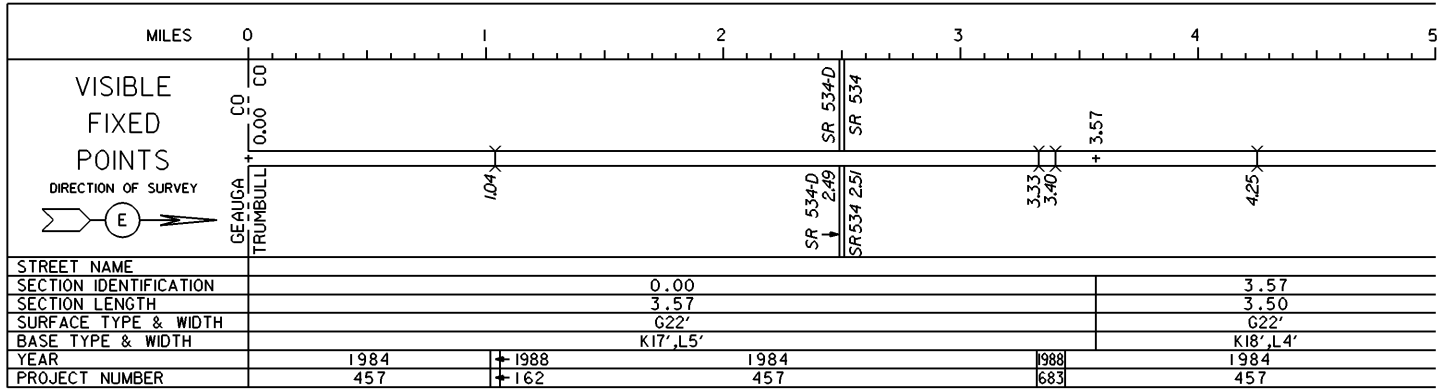

STATE OF OHIO - DEPARTMENT OF TRANSPORTATION

STATE ROUTE SECTIONS ON CONTINUOUS MILEAGE STATIONING

DISTRICT	4
COUNTY	TRUMBULL
ROUTE	SR 87

PERPETUATION

STATE OF OHIO - DEPARTMENT OF TRANSPORTATION
STATE ROUTE SECTIONS ON CONTINUOUS MILEAGE STATIONING

DISTRICT 4
COUNTY TRUMBULL
ROUTE SR 87

PERPETUATION

STATE OF OHIO - DEPARTMENT OF TRANSPORTATION
STATE ROUTE SECTIONS ON CONTINUOUS MILEAGE STATIONING

DISTRICT 4
COUNTY TRUMBULL
ROUTE SR 87

PERPETUATION

STATE OF OHIO - DEPARTMENT OF TRANSPORTATION
STATE ROUTE SECTIONS ON CONTINUOUS MILEAGE STATIONING

DISTRICT 4
COUNTY TRUMBULL
ROUTE SR 87

PERPETUATION

INTERCHANGE
SR 11 & SR 87
TRUMBULL COUNTY
INTERCHANGE ID NUMBER = 091200

STATE OF OHIO - DEPARTMENT OF TRANSPORTATION
STATE ROUTE SECTIONS ON CONTINUOUS MILEAGE STATIONING

DISTRICT 4
COUNTY TRUMBULL
ROUTE SR 87

PERPETUATION