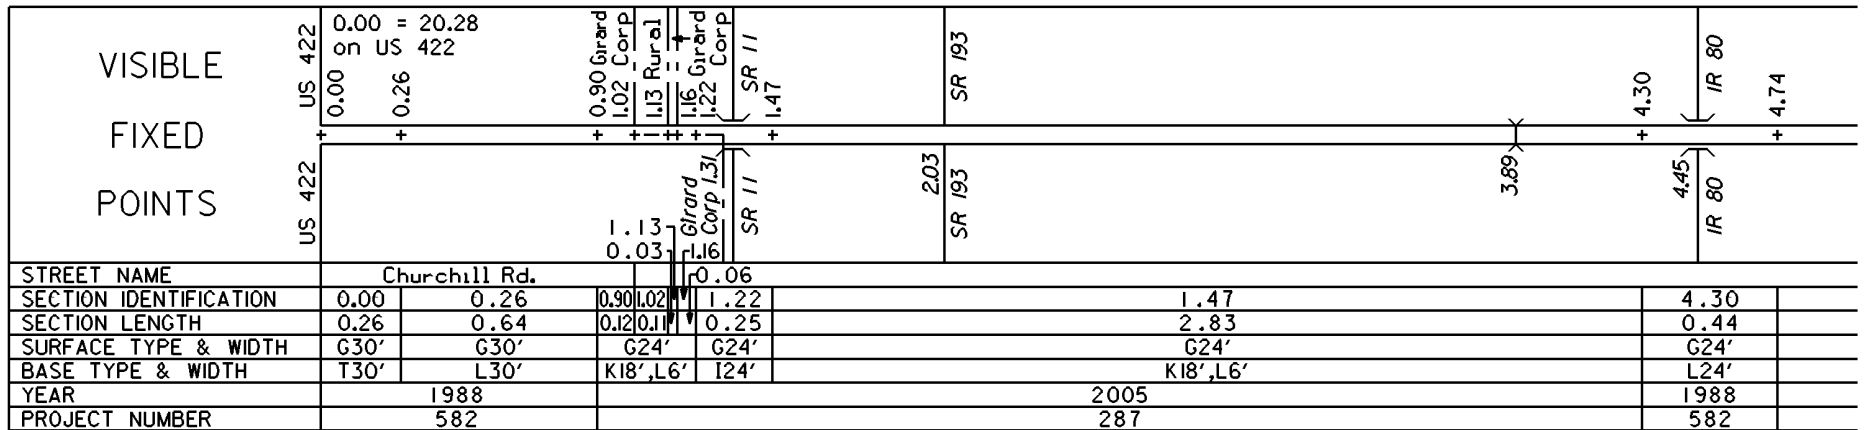

STATE OF OHIO - DEPARTMENT OF TRANSPORTATION  
STATE ROUTE SECTIONS ON CONTINUOUS MILEAGE STATIONING

DISTRICT 4  
COUNTY TRUMBULL  
ROUTE SR 304

PERPETUATION

STATE OF OHIO - DEPARTMENT OF TRANSPORTATION  
STATE ROUTE SECTIONS ON CONTINUOUS MILEAGE STATIONING

DISTRICT 4  
COUNTY TRUMBULL  
ROUTE SR 304

PERPETUATION