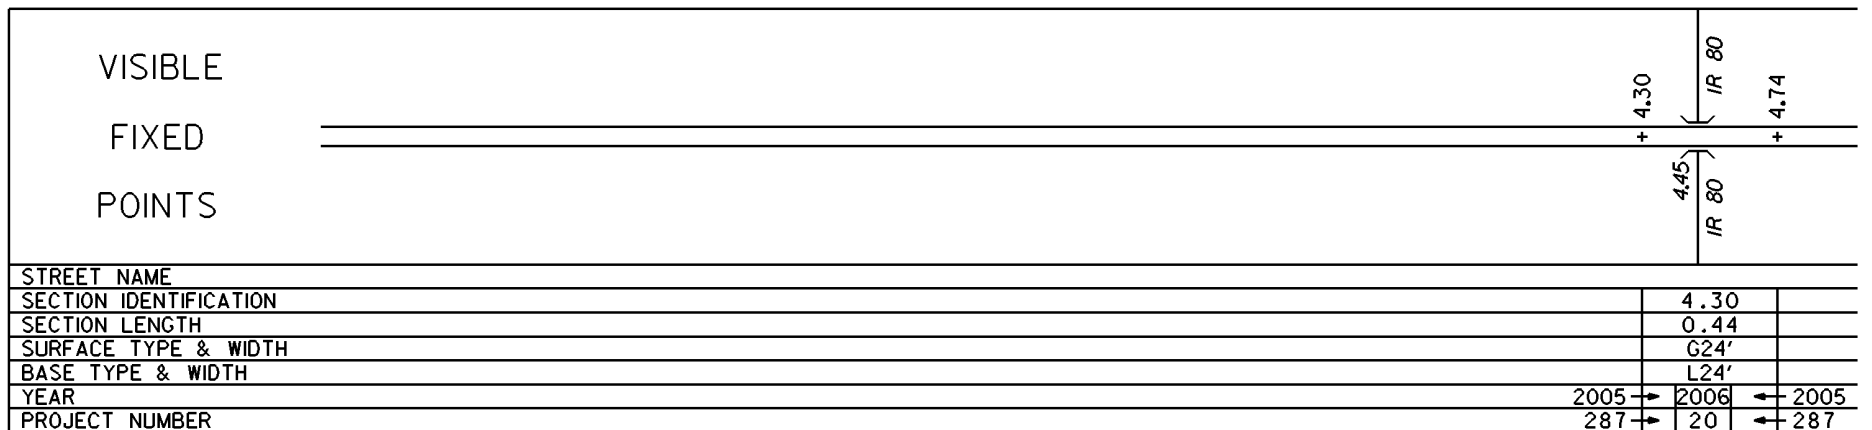

STATE OF OHIO - DEPARTMENT OF TRANSPORTATION  
STATE ROUTE SECTIONS ON CONTINUOUS MILEAGE STATIONING

DISTRICT 4  
COUNTY TRUMBULL  
ROUTE SR 304

PERPETUATION

STATE OF OHIO - DEPARTMENT OF TRANSPORTATION  
STATE ROUTE SECTIONS ON CONTINUOUS MILEAGE STATIONING

DISTRICT 4  
COUNTY TRUMBULL  
ROUTE SR 304

PERPETUATION