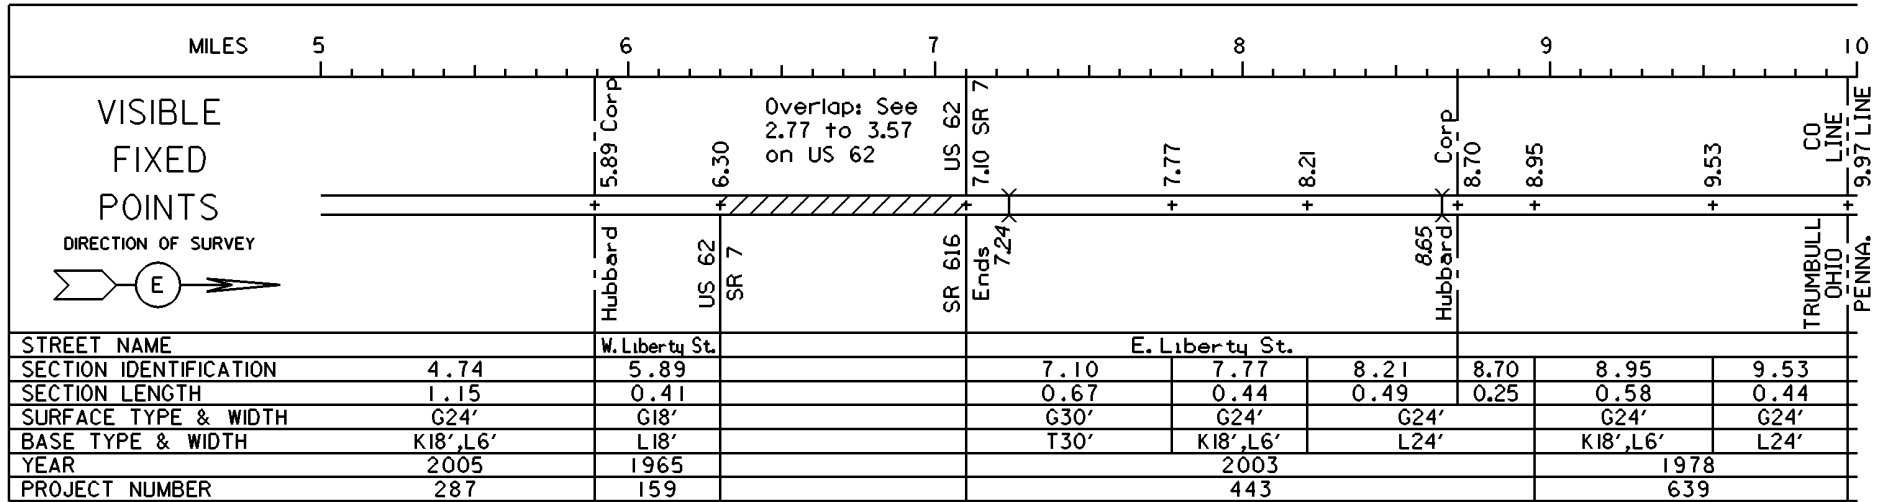

STATE OF OHIO - DEPARTMENT OF TRANSPORTATION  
STATE ROUTE SECTIONS ON CONTINUOUS MILEAGE STATIONING

DISTRICT 4  
COUNTY TRUMBULL  
ROUTE SR 304

PERPETUATION

STATE OF OHIO - DEPARTMENT OF TRANSPORTATION  
STATE ROUTE SECTIONS ON CONTINUOUS MILEAGE STATIONING

DISTRICT 4  
COUNTY TRUMBULL  
ROUTE SR 304

PERPETUATION