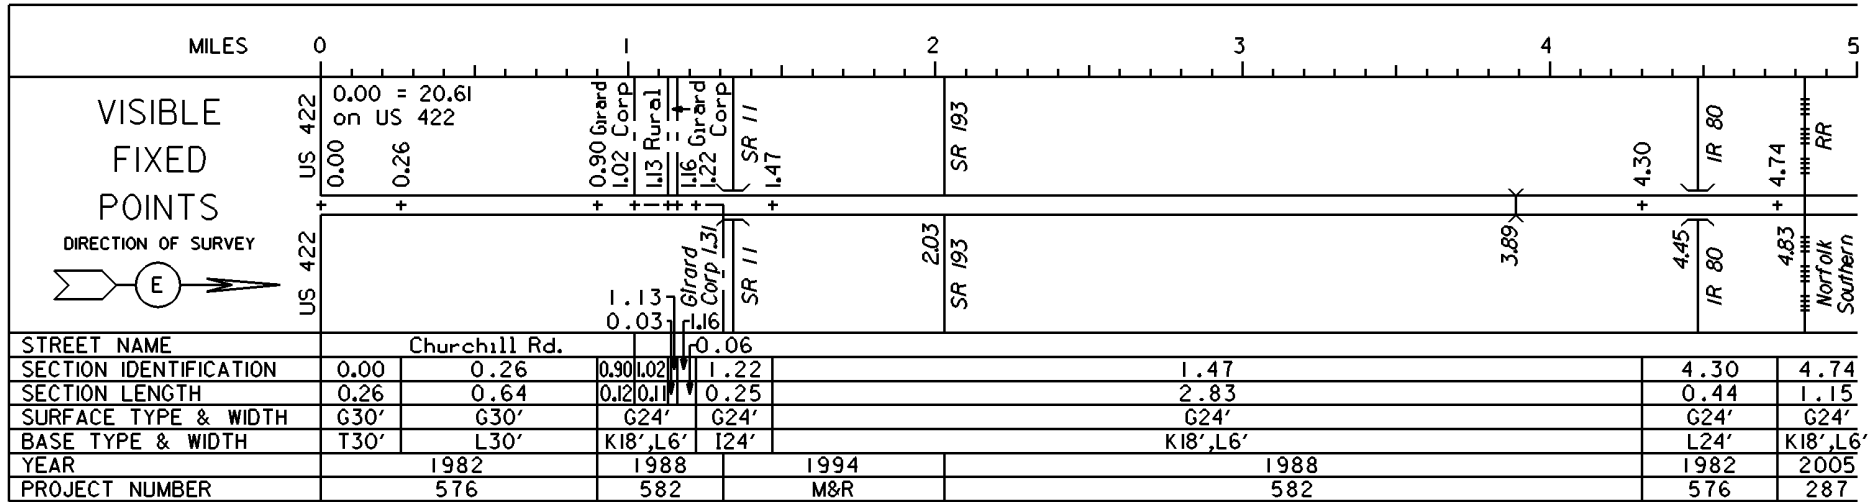

STATE OF OHIO - DEPARTMENT OF TRANSPORTATION  
STATE ROUTE SECTIONS ON CONTINUOUS MILEAGE STATIONING

DISTRICT 4  
COUNTY TRUMBULL  
ROUTE SR 304

PERPETUATION

STATE OF OHIO - DEPARTMENT OF TRANSPORTATION  
STATE ROUTE SECTIONS ON CONTINUOUS MILEAGE STATIONING

DISTRICT 4  
COUNTY TRUMBULL  
ROUTE SR 304

PERPETUATION