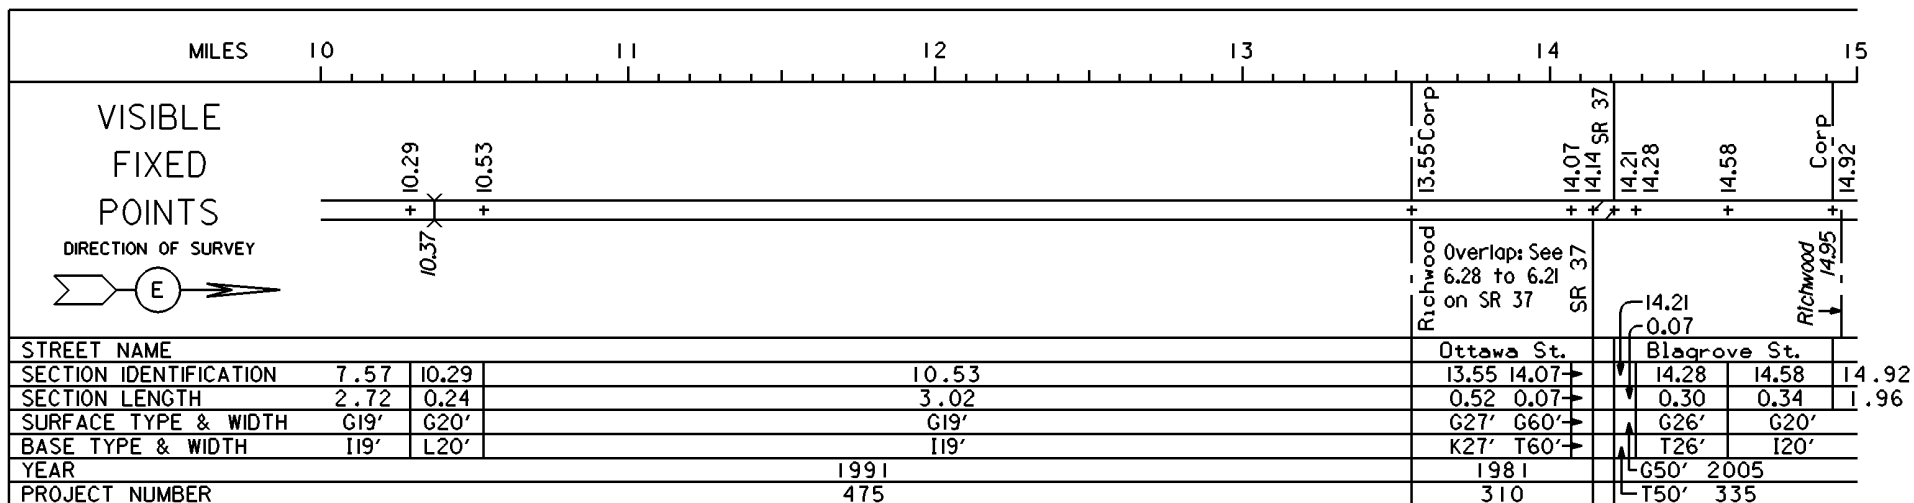

DISTRICT 6  
 COUNTY UNION  
 ROUTE SR 47

PERPETUATION

STATE OF OHIO - DEPARTMENT OF TRANSPORTATION  
STATE ROUTE SECTIONS ON CONTINUOUS MILEAGE STATIONING

DISTRICT 6  
COUNTY UNION  
ROUTE SR 47

PERPETUATION