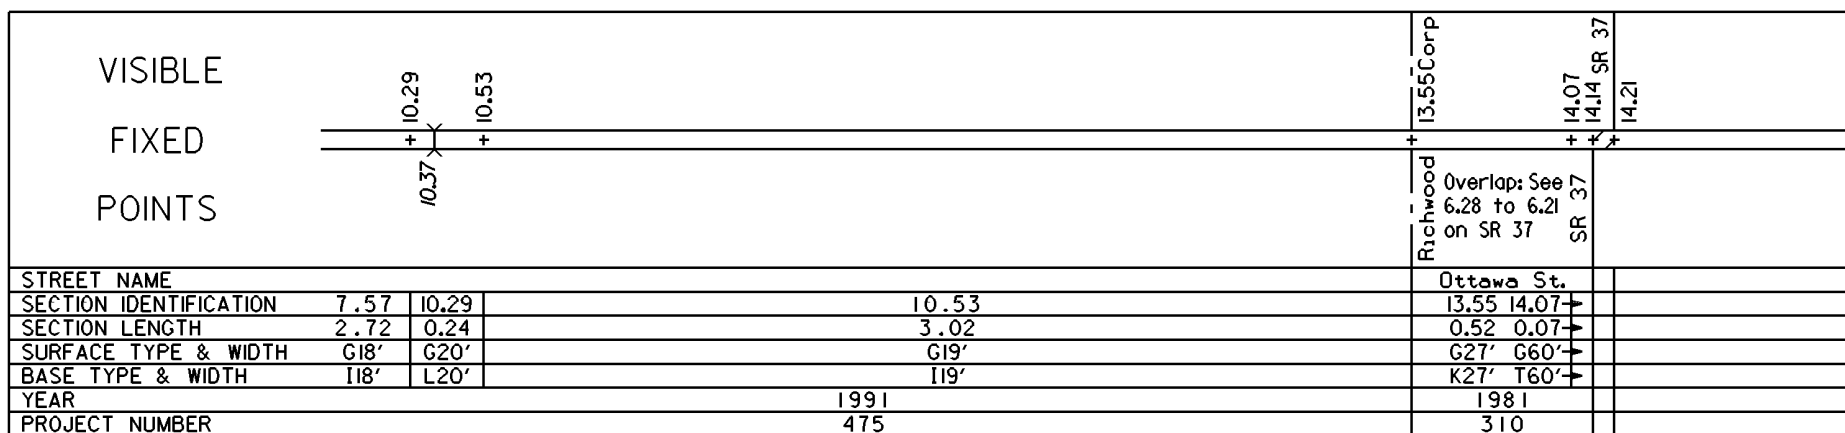

DISTRICT 6  
 COUNTY UNION  
 ROUTE SR 47

PERPETUATION

STATE OF OHIO - DEPARTMENT OF TRANSPORTATION  
STATE ROUTE SECTIONS ON CONTINUOUS MILEAGE STATIONING

DISTRICT 6  
COUNTY UNION  
ROUTE SR 47

PERPETUATION