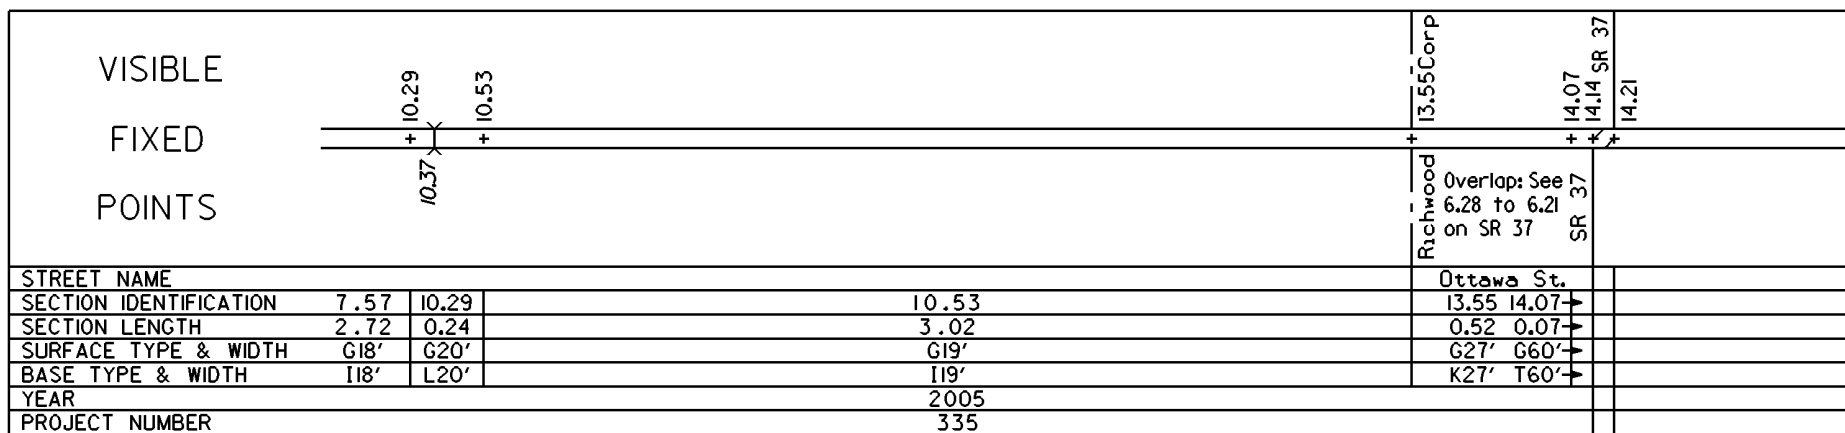

DISTRICT 6  
 COUNTY UNION  
 ROUTE SR 47

PERPETUATION

STATE OF OHIO - DEPARTMENT OF TRANSPORTATION  
STATE ROUTE SECTIONS ON CONTINUOUS MILEAGE STATIONING

DISTRICT 6  
COUNTY UNION  
ROUTE SR 47

PERPETUATION