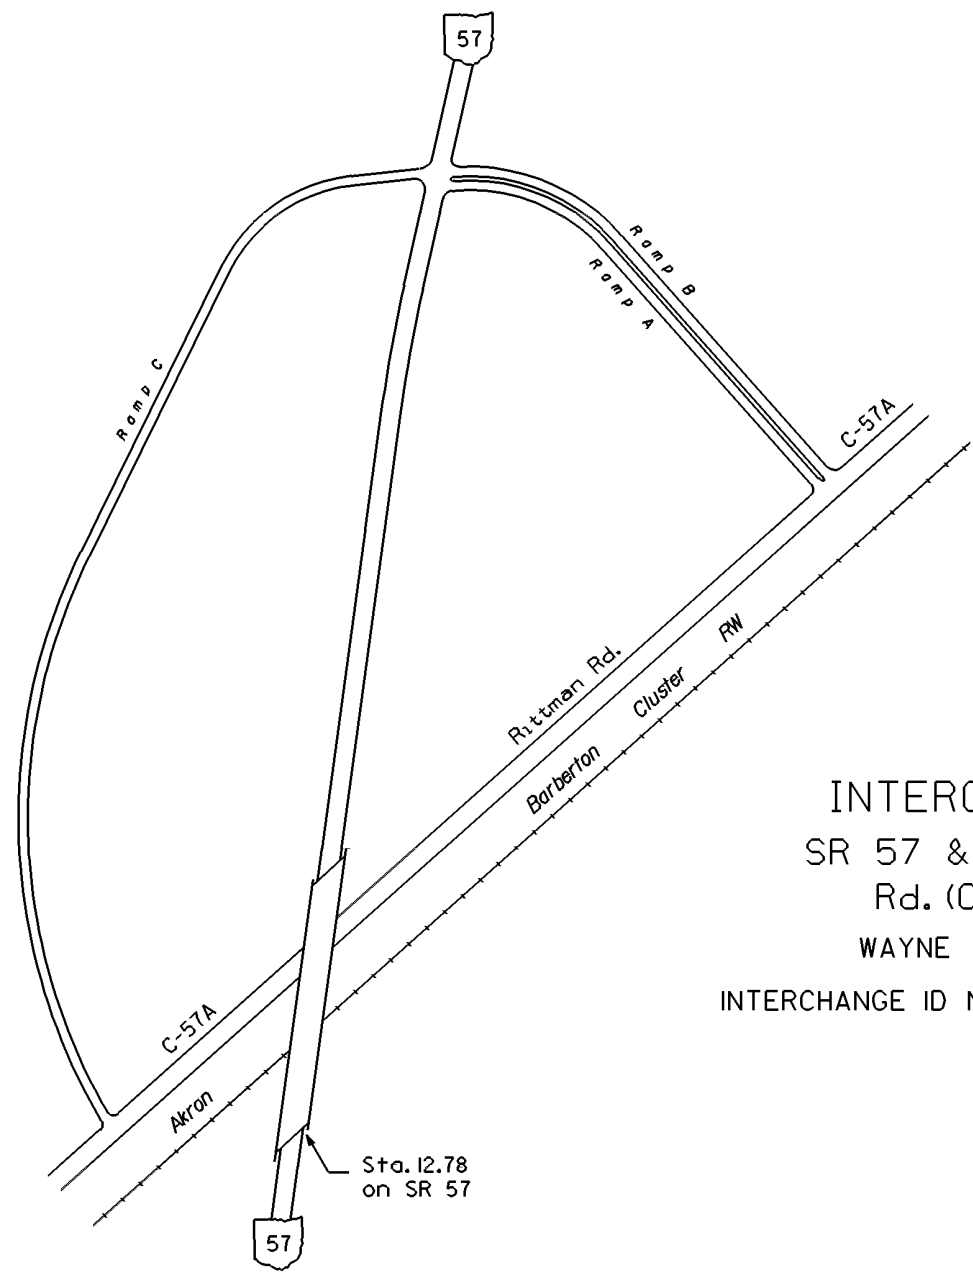

STATE OF OHIO - DEPARTMENT OF TRANSPORTATION  
STATE ROUTE SECTIONS ON CONTINUOUS MILEAGE STATIONING

DISTRICT 3  
COUNTY WAYNE  
ROUTE SR 57

STATE OF OHIO - DEPARTMENT OF TRANSPORTATION  
STATE ROUTE SECTIONS ON CONTINUOUS MILEAGE STATIONING

DISTRICT 3  
COUNTY WAYNE  
ROUTE SR 57

PERPETUATION

STATE OF OHIO - DEPARTMENT OF TRANSPORTATION  
STATE ROUTE SECTIONS ON CONTINUOUS MILEAGE STATIONING

DISTRICT 3  
COUNTY WAYNE  
ROUTE SR 57

PERPETUATION

INTERCHANGE  
SR 57 & Rittman  
Rd. (C-57A)  
WAYNE COUNTY  
INTERCHANGE ID NUMBER = 097400