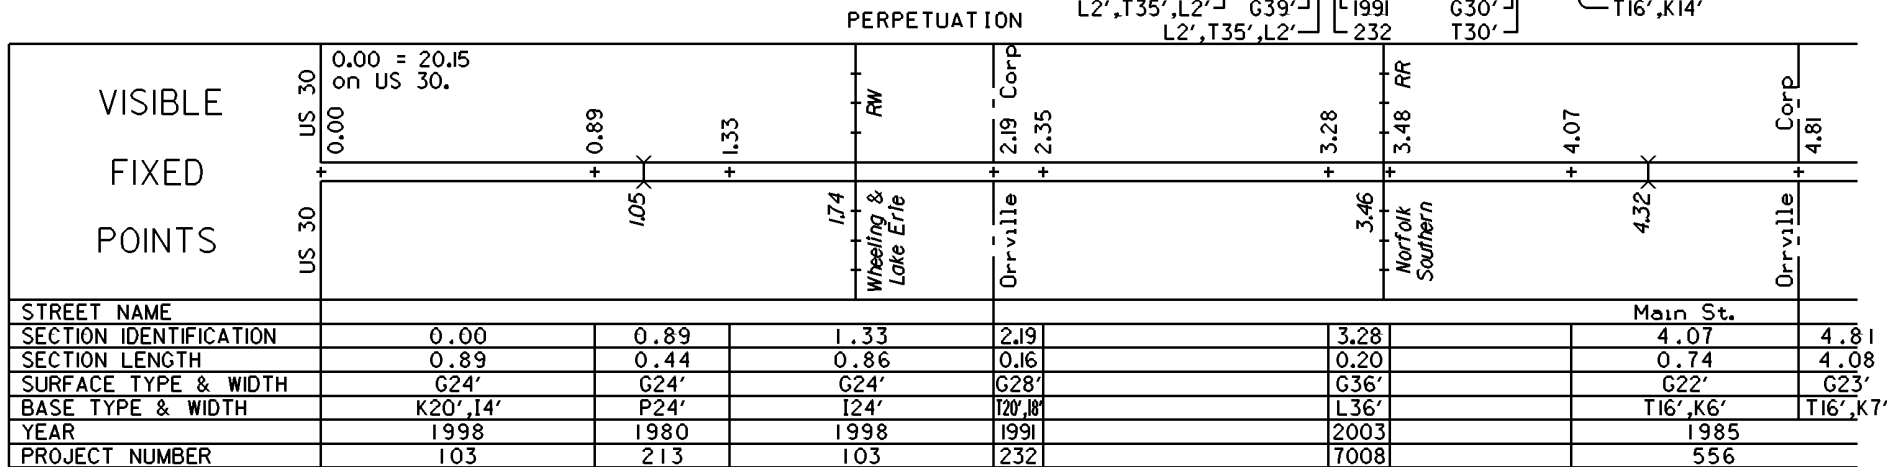

STATE OF OHIO - DEPARTMENT OF TRANSPORTATION  
STATE ROUTE SECTIONS ON CONTINUOUS MILEAGE STATIONING

DISTRICT 3  
COUNTY WAYNE  
ROUTE SR 57

STATE OF OHIO - DEPARTMENT OF TRANSPORTATION  
STATE ROUTE SECTIONS ON CONTINUOUS MILEAGE STATIONING

DISTRICT 3  
COUNTY WAYNE  
ROUTE SR 57

PERPETUATION

STATE OF OHIO - DEPARTMENT OF TRANSPORTATION  
STATE ROUTE SECTIONS ON CONTINUOUS MILEAGE STATIONING

DISTRICT 3  
COUNTY WAYNE  
ROUTE SR 57

PERPETUATION