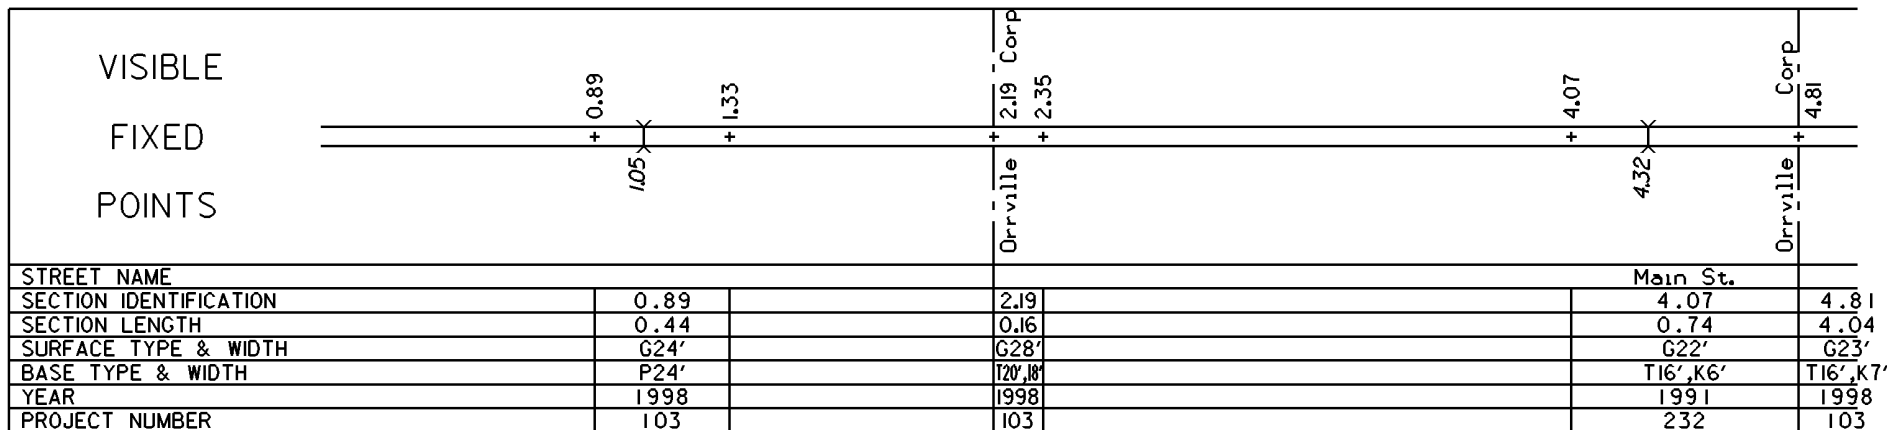

STATE OF OHIO - DEPARTMENT OF TRANSPORTATION  
STATE ROUTE SECTIONS ON CONTINUOUS MILEAGE STATIONING

DISTRICT 3  
COUNTY WAYNE  
ROUTE SR 57

STATE OF OHIO - DEPARTMENT OF TRANSPORTATION  
STATE ROUTE SECTIONS ON CONTINUOUS MILEAGE STATIONING