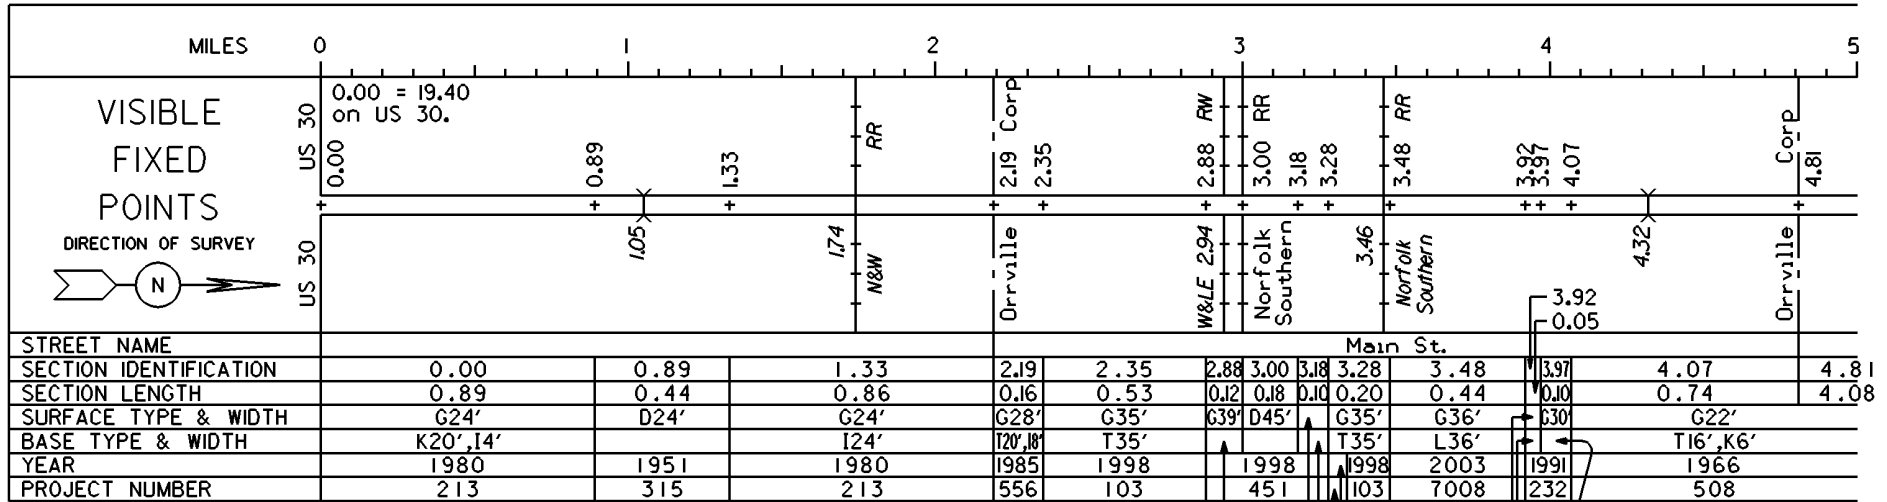

STATE OF OHIO - DEPARTMENT OF TRANSPORTATION  
STATE ROUTE SECTIONS ON CONTINUOUS MILEAGE STATIONING

DISTRICT 3  
COUNTY WAYNE  
ROUTE SR 57

STATE OF OHIO - DEPARTMENT OF TRANSPORTATION  
STATE ROUTE SECTIONS ON CONTINUOUS MILEAGE STATIONING

DISTRICT 3  
COUNTY WAYNE  
ROUTE SR 57

PERPETUATION

STATE OF OHIO - DEPARTMENT OF TRANSPORTATION  
STATE ROUTE SECTIONS ON CONTINUOUS MILEAGE STATIONING

DISTRICT 3  
COUNTY WAYNE  
ROUTE SR 57

PERPETUATION