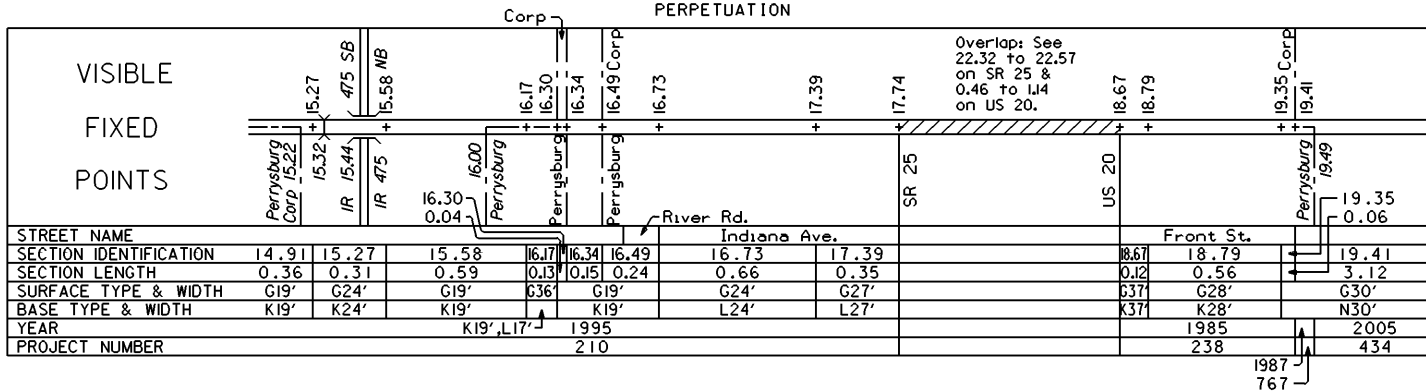

STATE OF OHIO - DEPARTMENT OF TRANSPORTATION

STATE ROUTE SECTIONS ON CONTINUOUS MILEAGE STATIONING

DISTRICT	2
COUNTY	WOOD
ROUTE	SR 65