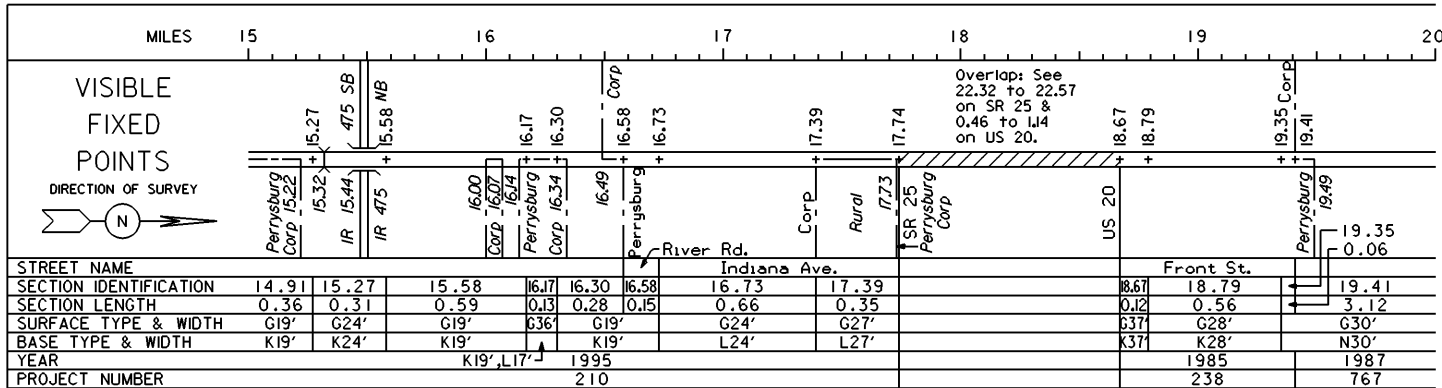

STATE OF OHIO - DEPARTMENT OF TRANSPORTATION

STATE ROUTE SECTIONS ON CONTINUOUS MILEAGE STATIONING

DISTRICT	2
COUNTY	WOOD
ROUTE	SR 65