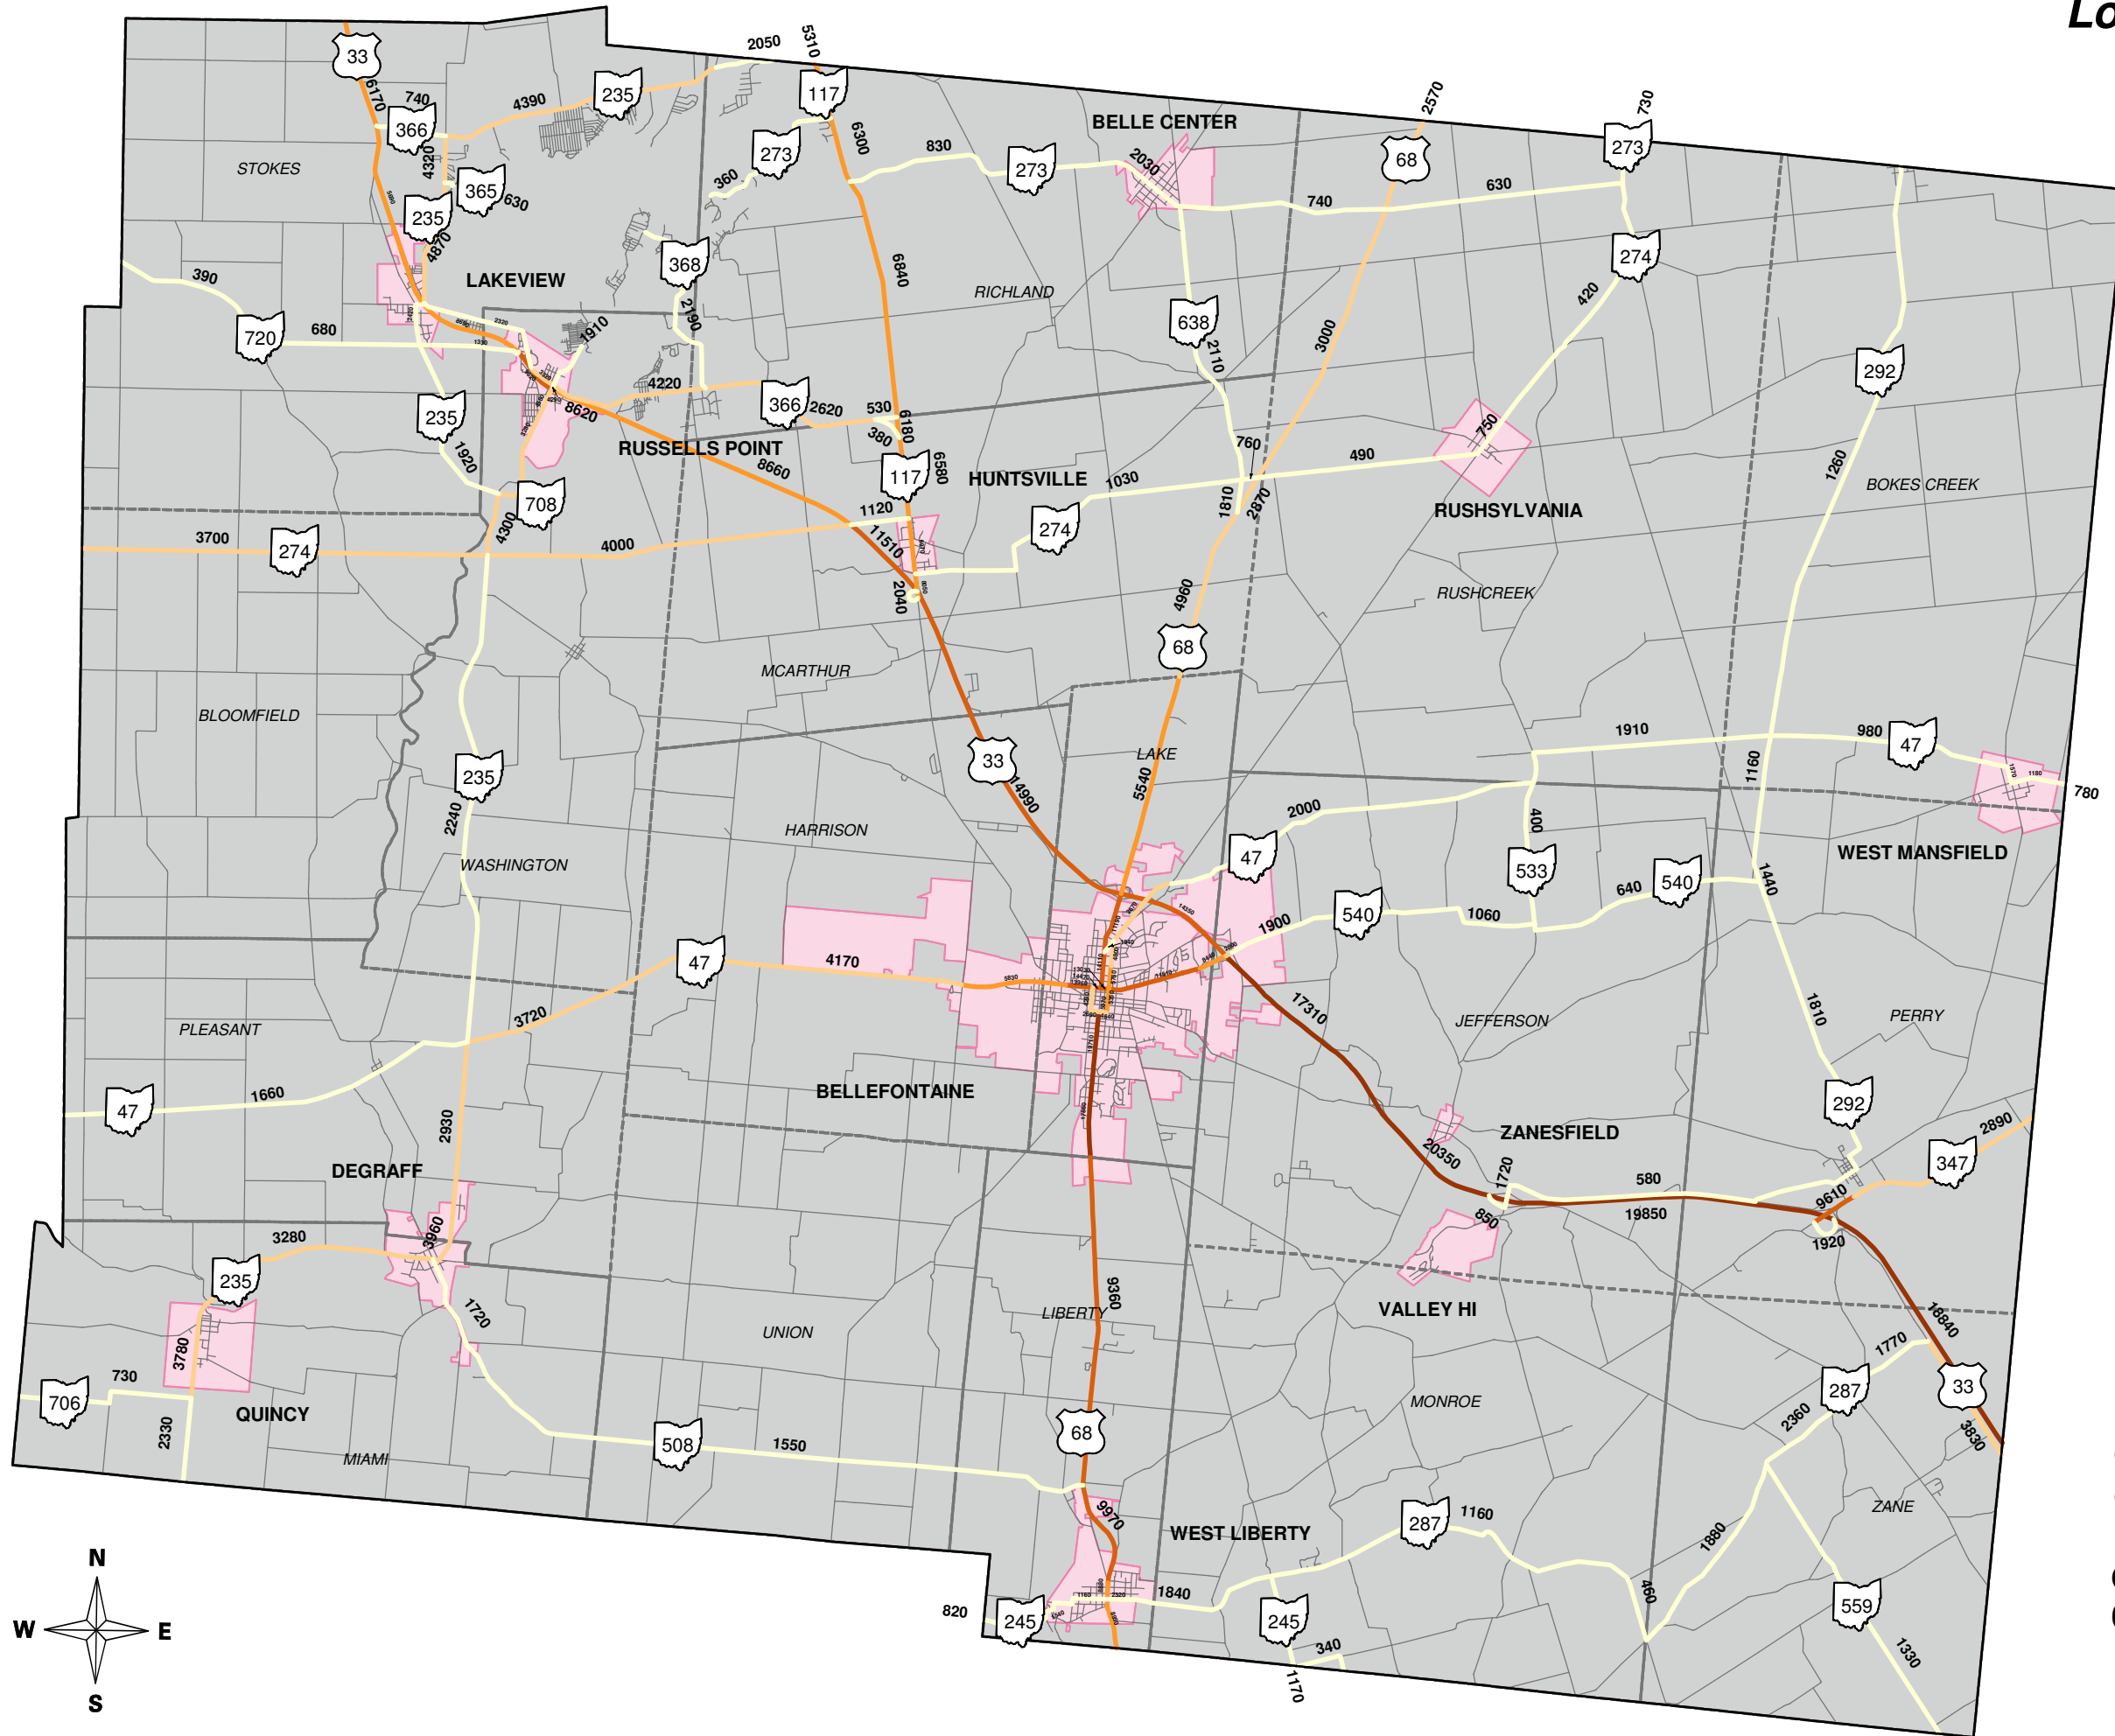

Logan County Annual Average Daily Traffic 2007

Ohio Department of Transportation
 Office of Technical Services
 Traffic Monitoring Section
 ODOT.Traffic.Counts@dot.state.oh.us
 614-466-3727