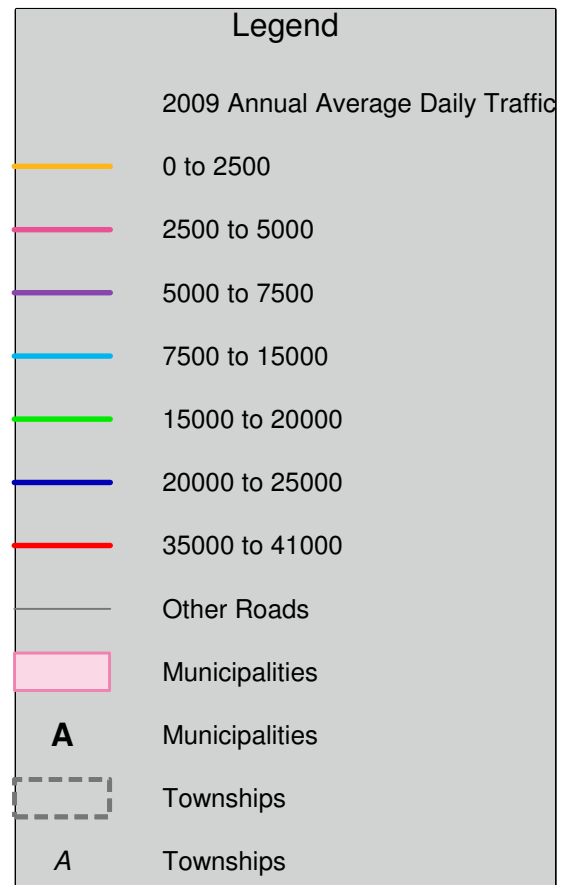

# Ashland County Annual Average Daily Traffic 2009

**Ohio Department of Transportation  
Office of Technical Services  
Traffic Monitoring Section**

ODOT.Traffic.Counts@dot.state.oh.us  
614-466-3727