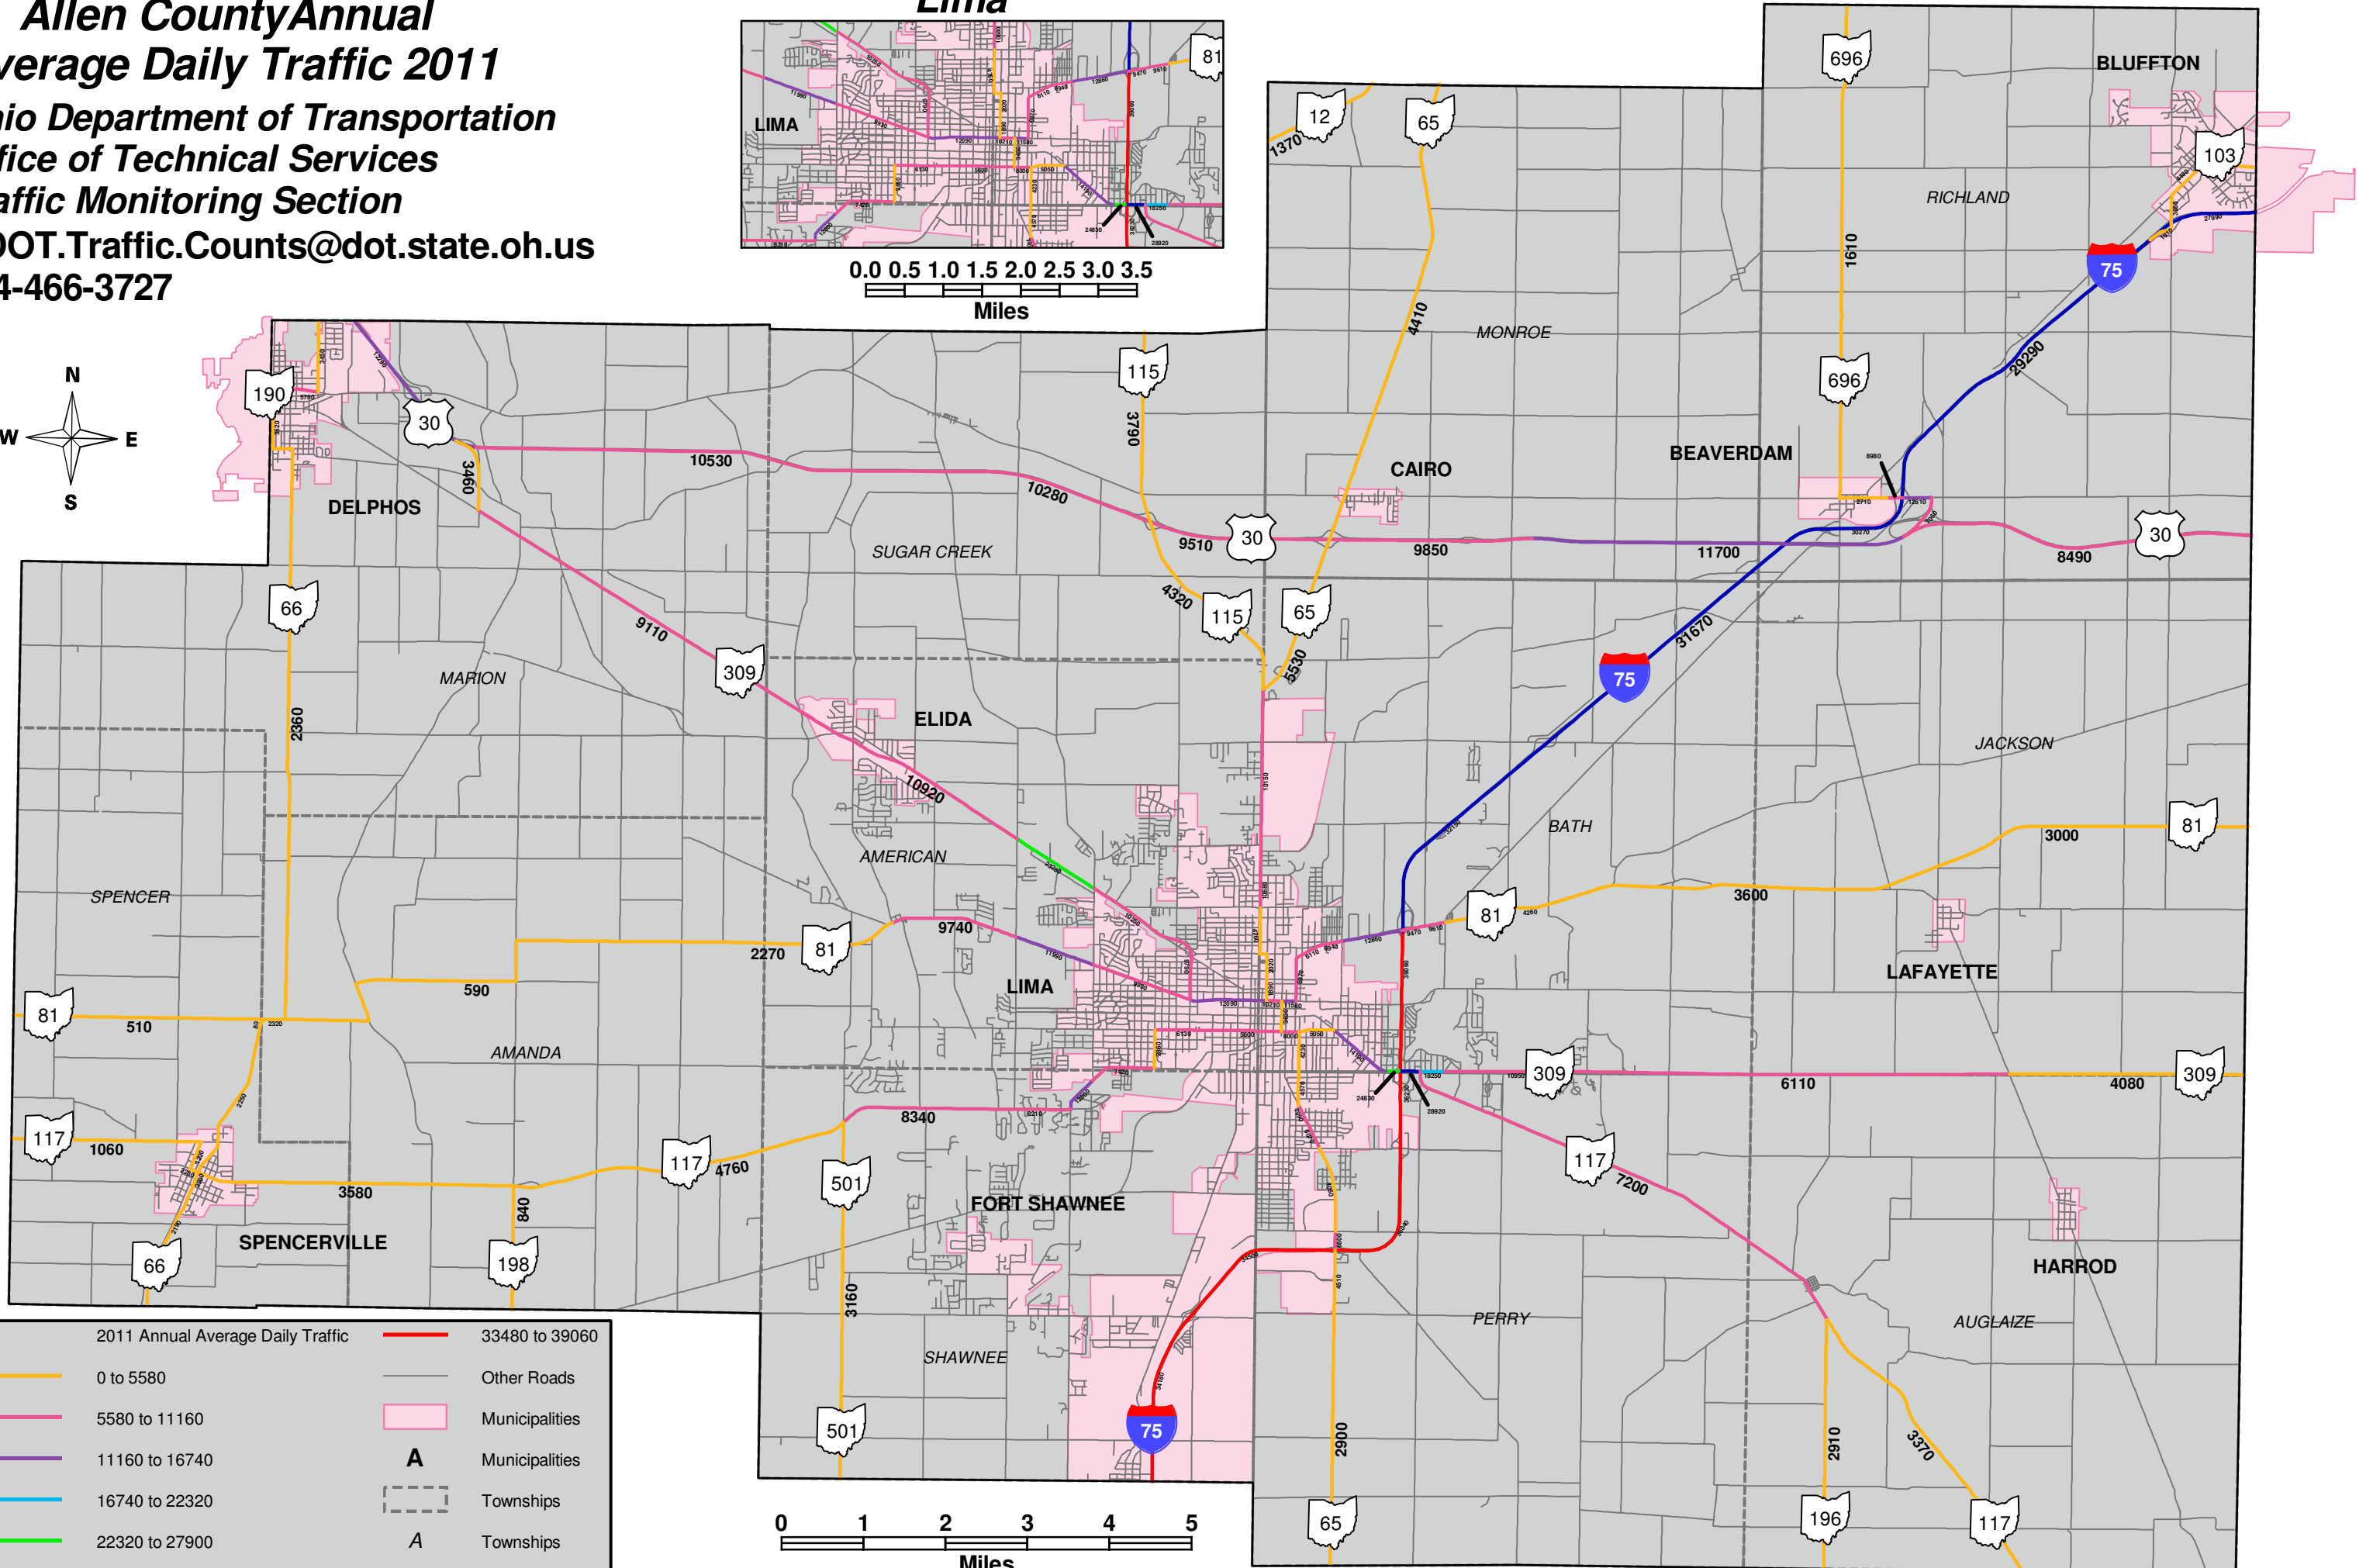

**Allen County Annual
Average Daily Traffic 2011**
Ohio Department of Transportation
Office of Technical Services
Traffic Monitoring Section
ODOT.Traffic.Counts@dot.state.oh.us
614-466-3727

Lima

2011 Annual Average Daily Traffic	33480 to 39060	Other Roads
0 to 5580		Municipalities
5580 to 11160		A Municipalities
11160 to 16740		--- Townships
16740 to 22320		A Townships
22320 to 27900		
27900 to 33480		