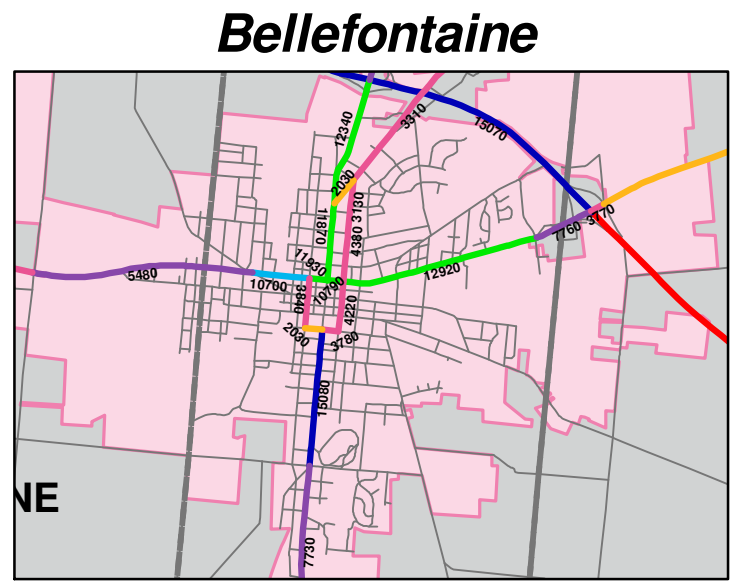

**Logan County Annual Average Daily Traffic 2011**

0.0 0.5 1.0 1.5 2.0 2.5  
Miles

**Ohio Department of Transportation  
Office of Technical Services  
Traffic Monitoring Section**  
 ODOT.Traffic.Counts@dot.state.oh.us  
 614-466-3727

0 1 2 3 4 5 6 7  
Miles