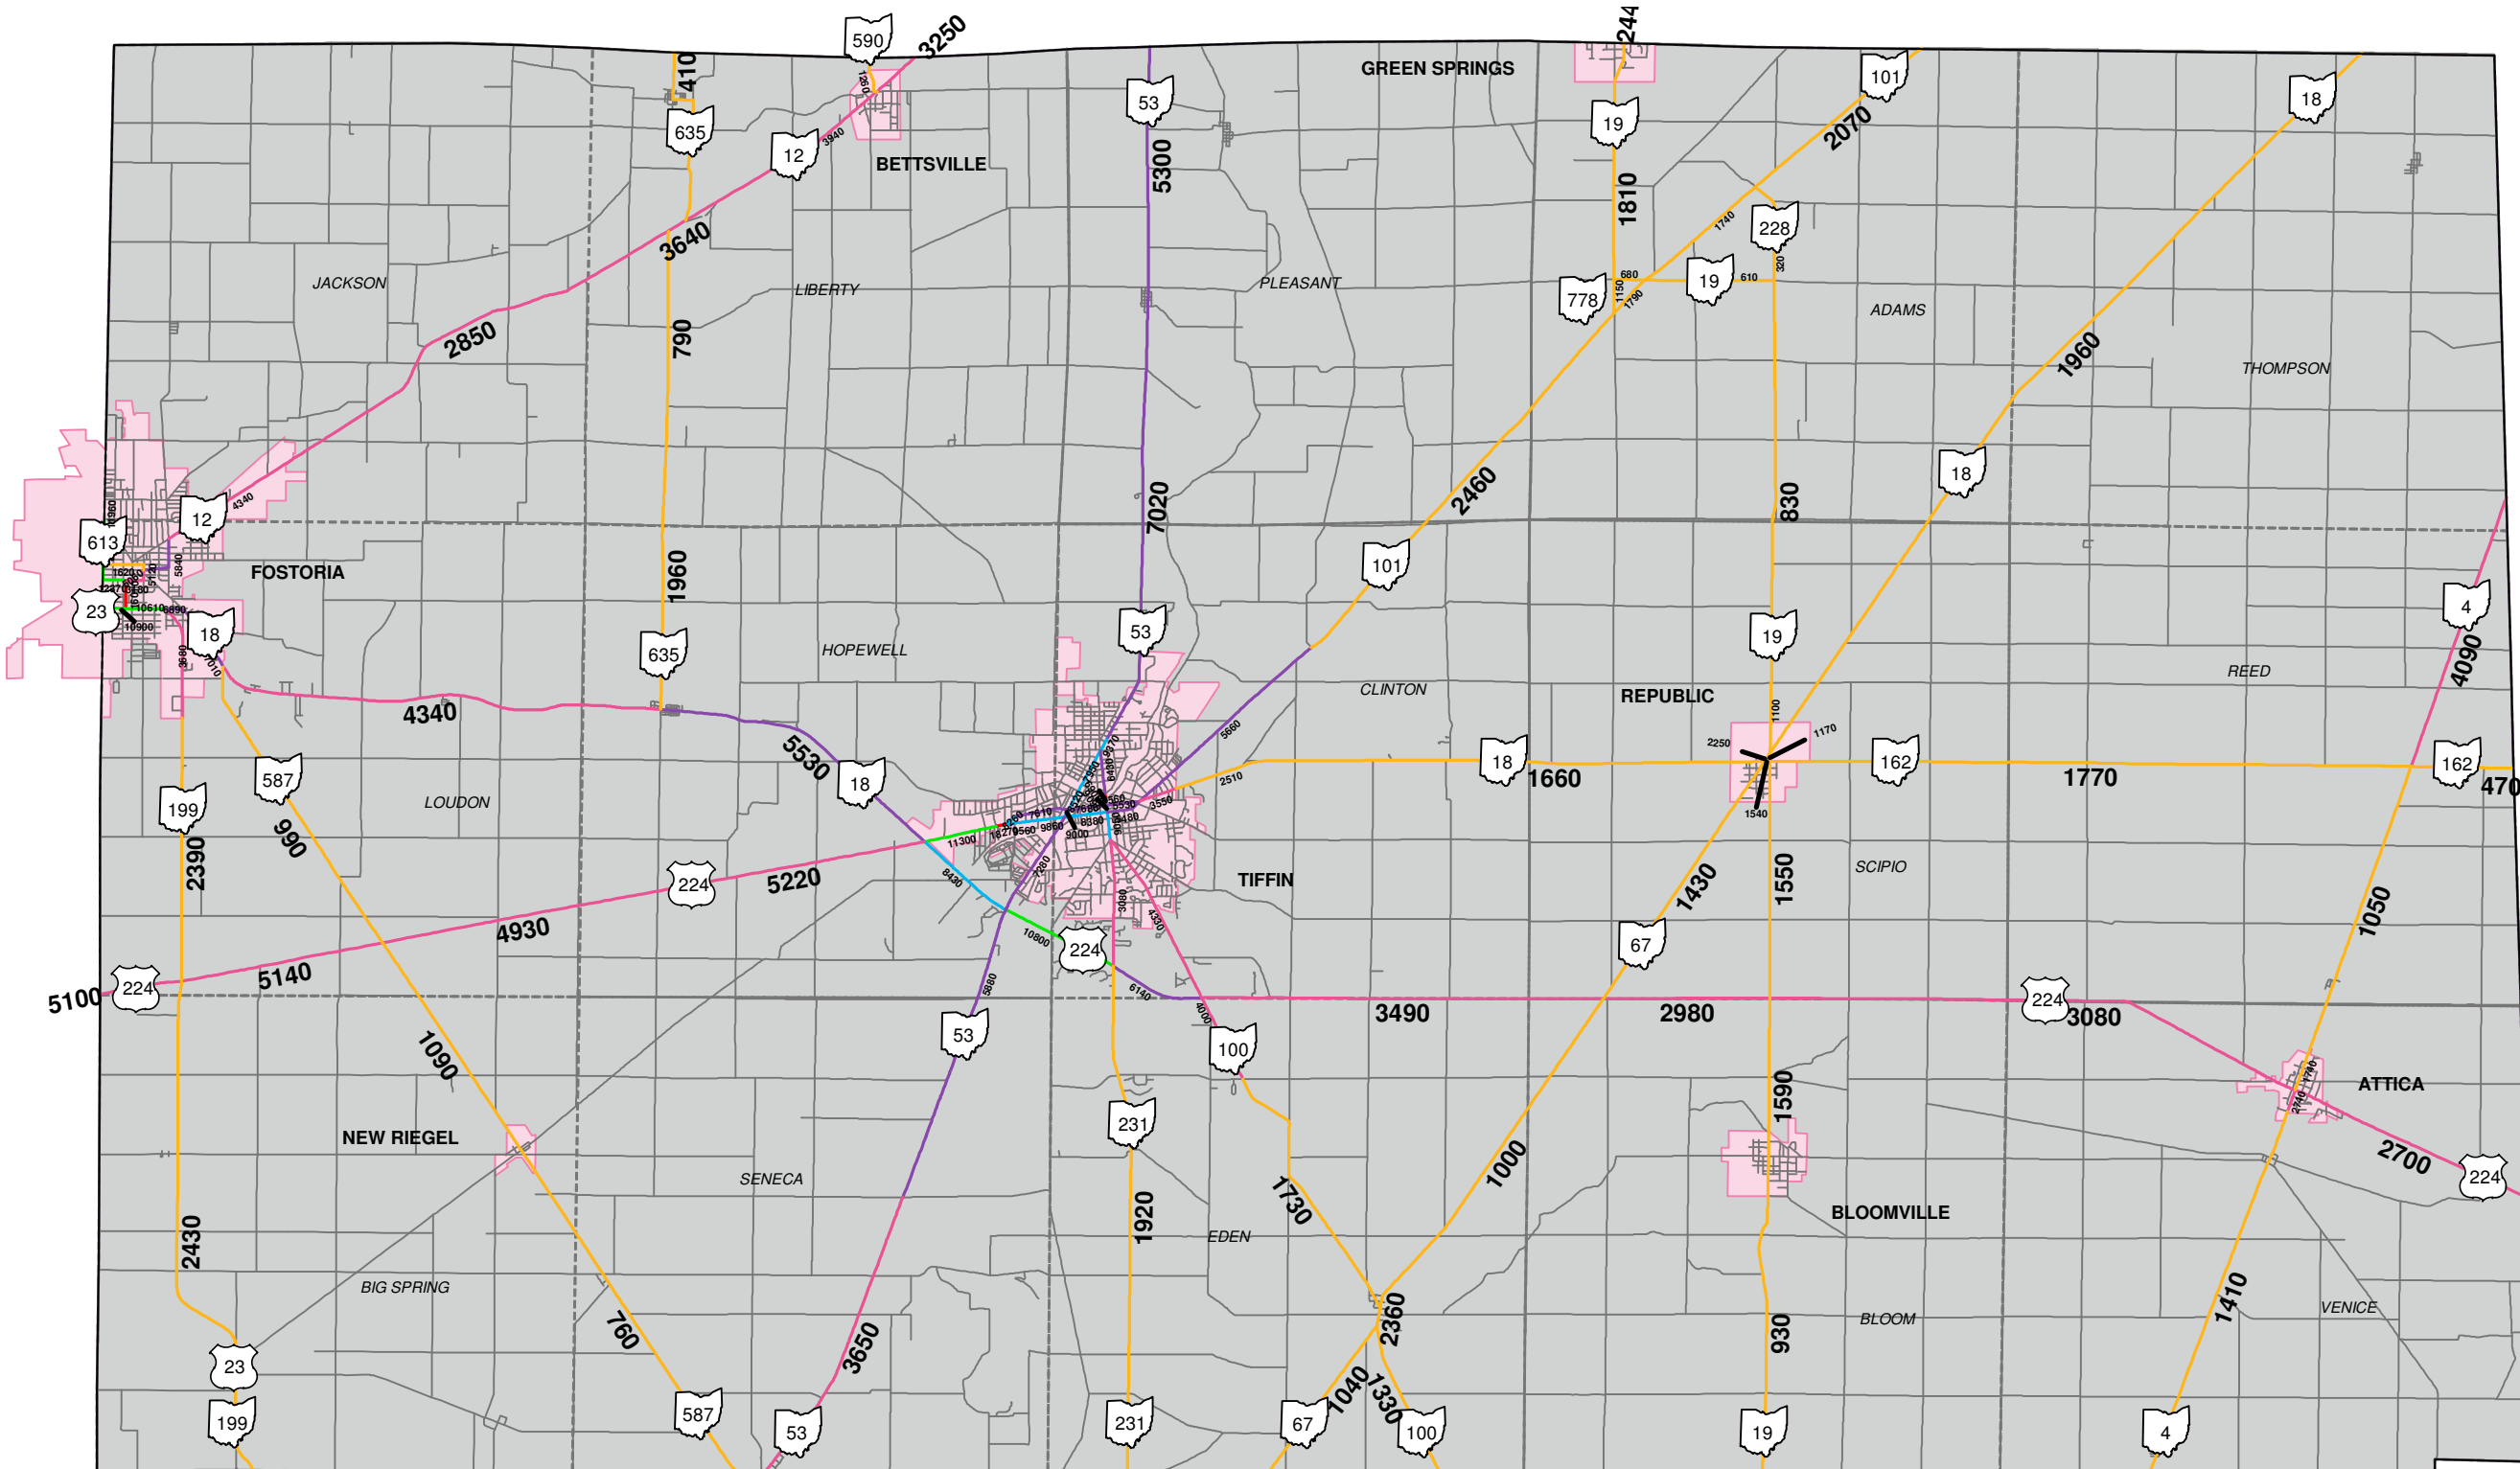

# Seneca County Annual Average Daily Traffic 2011

## Tiffin

## Fostoria

**Ohio Department of Transportation**  
**Office of Technical Services**  
**Traffic Monitoring Section**  
 ODOT.Traffic.Counts@dot.state.oh.us  
 614-466-3727

2011 Annual Average Daily Traffic		15660 to 18270
0 to 2610	Other Roads	
2610 to 5220	Municipalities	
5220 to 7830	Municipalities	A
7830 to 10440	Townships	A
10440 to 13050	Townships	
13050 to 15660	Townships	