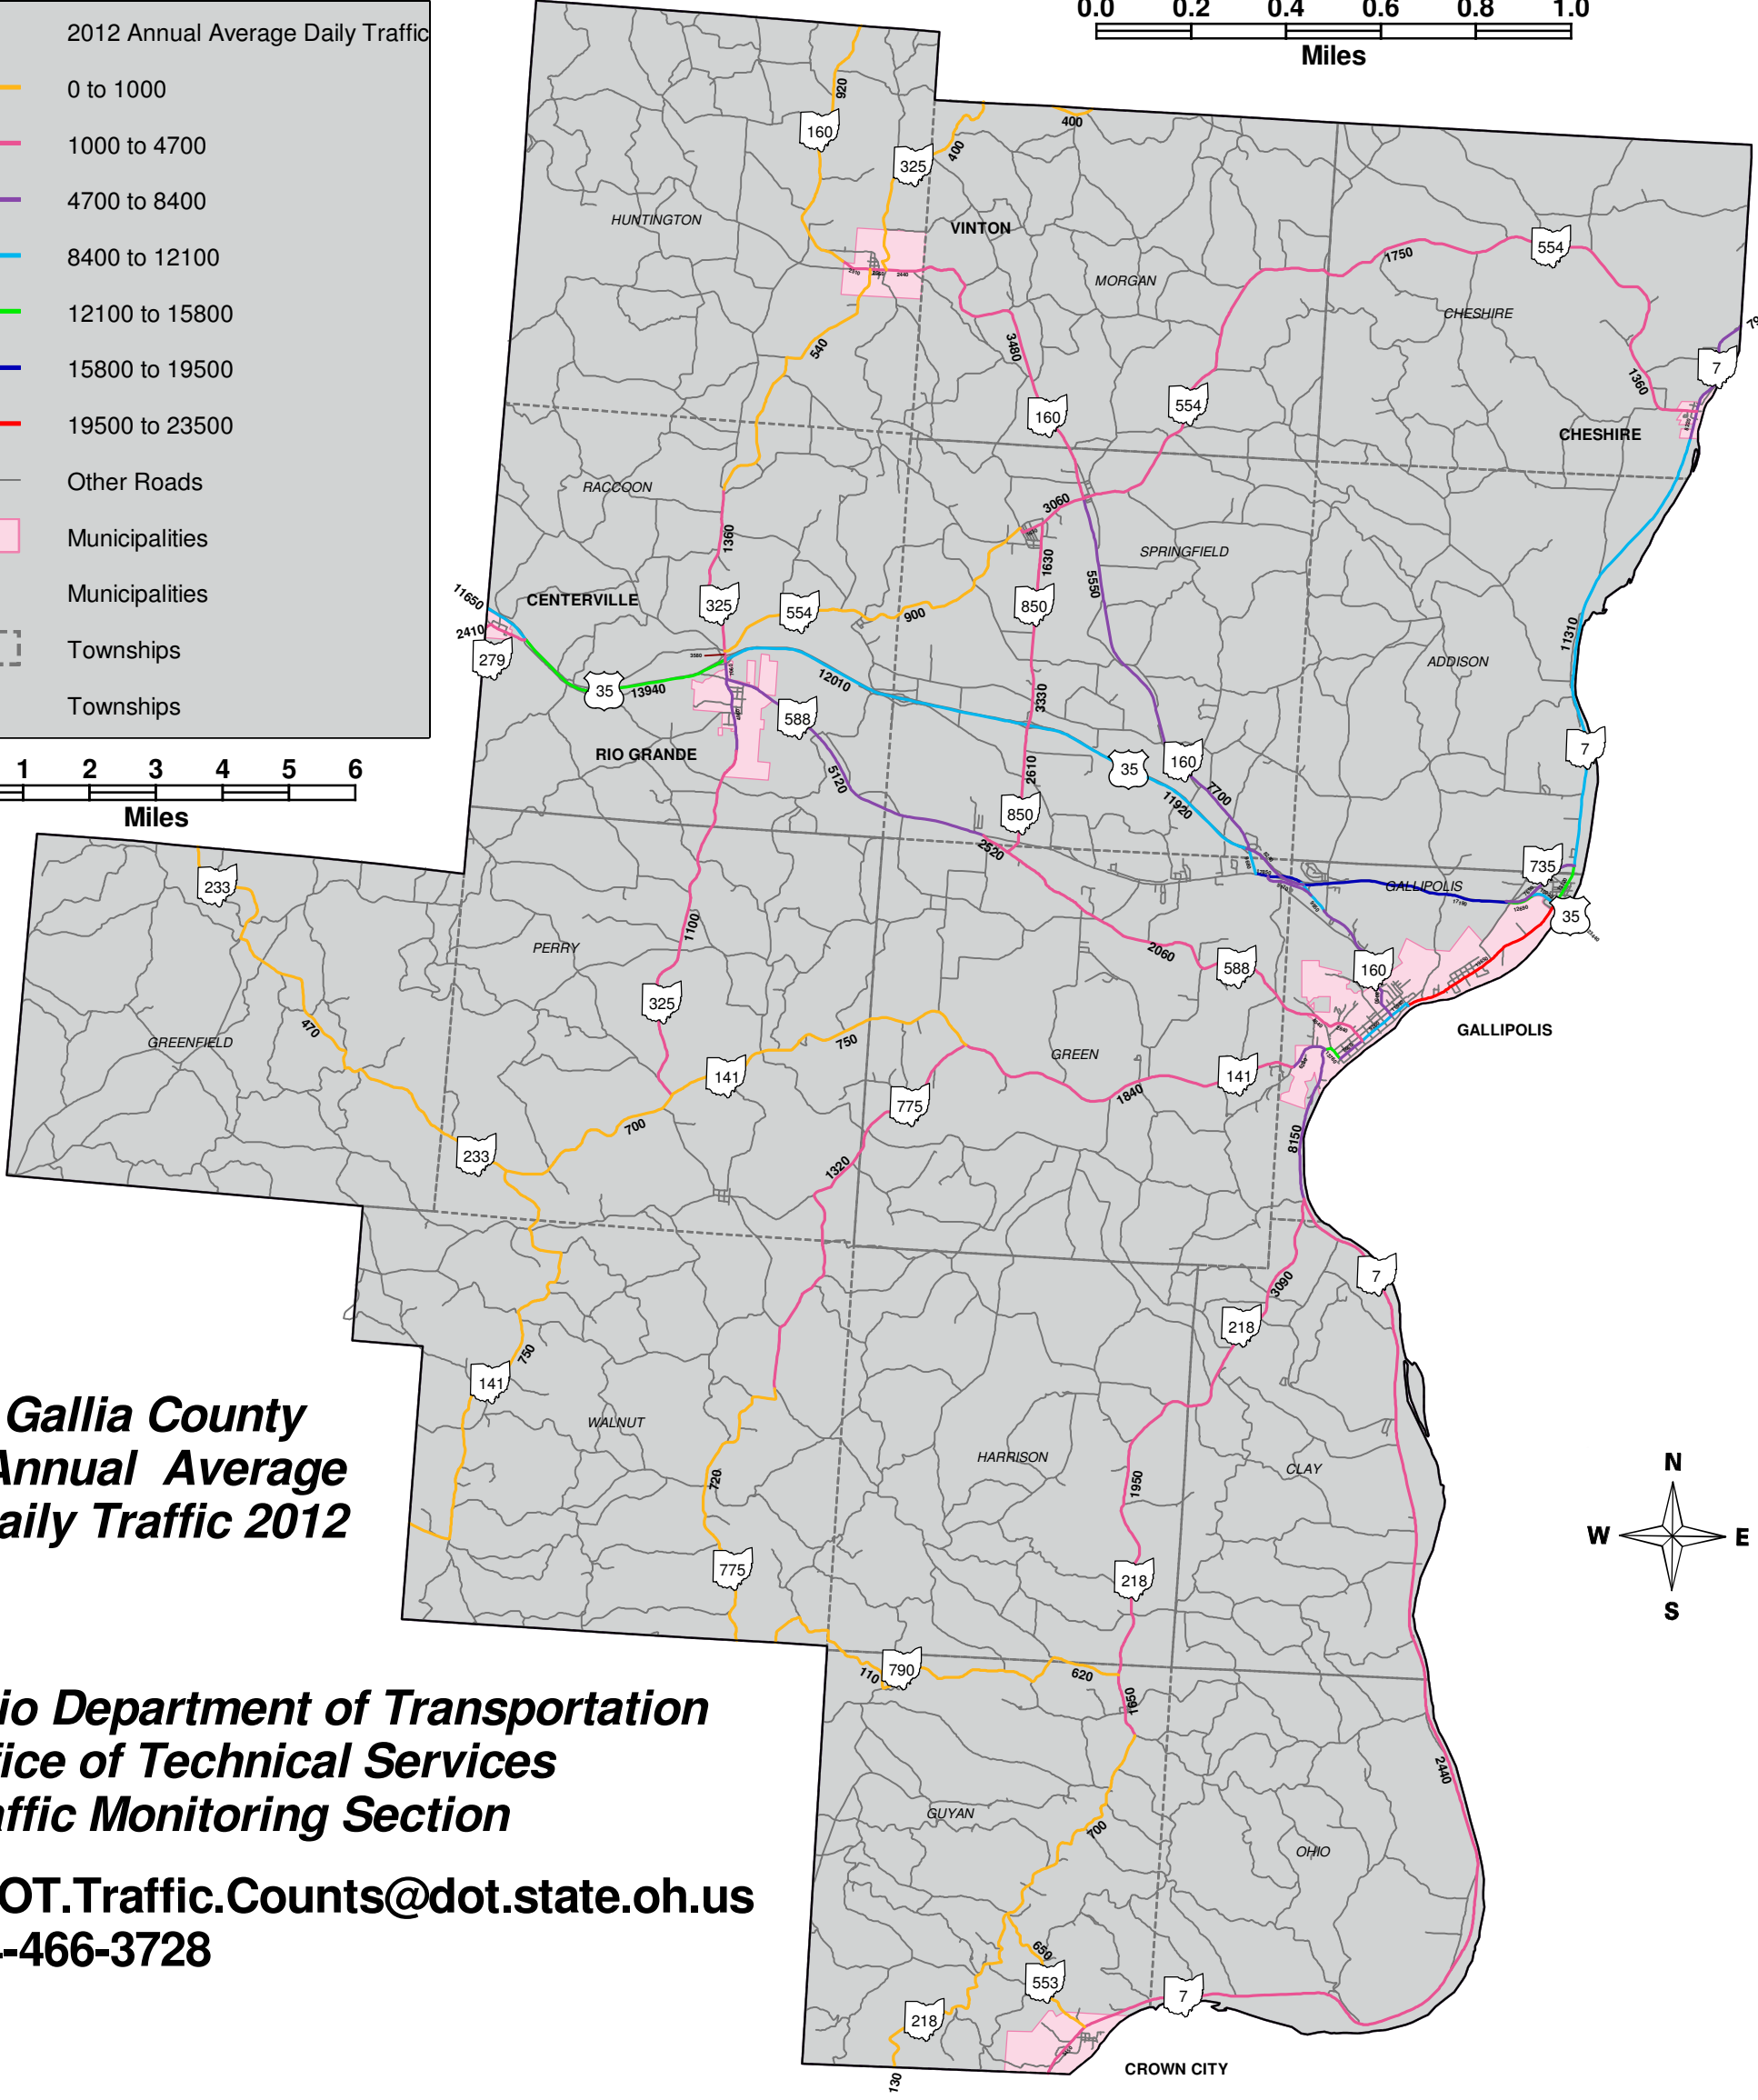

Gallipolis

**Gallia County
Annual Average
Daily Traffic 2012**

**Ohio Department of Transportation
Office of Technical Services
Traffic Monitoring Section**

**ODOT.Traffic.Counts@dot.state.oh.us
614-466-3728**