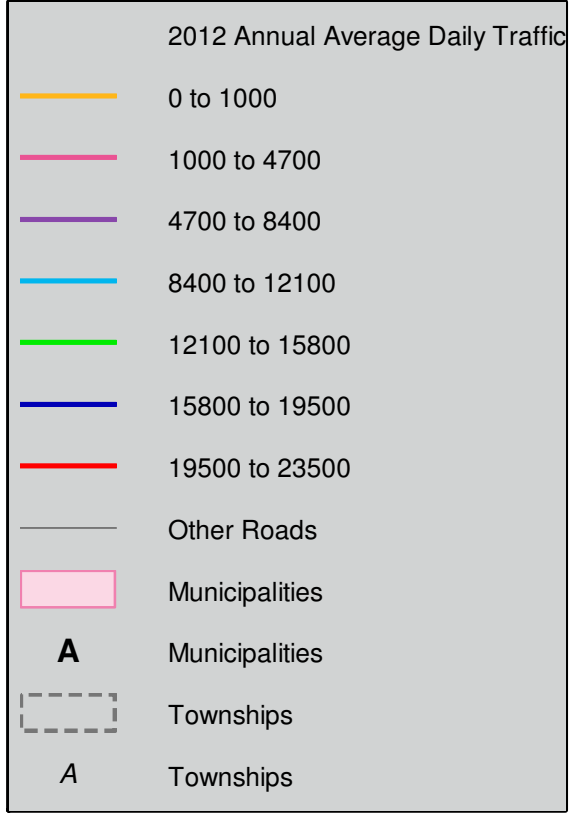

Gallipolis

**Gallia County
Annual Average
Daily Traffic 2012**

**Ohio Department of Transportation
Office of Technical Services
Traffic Monitoring Section**

**ODOT.Traffic.Counts@dot.state.oh.us
614-466-3728**