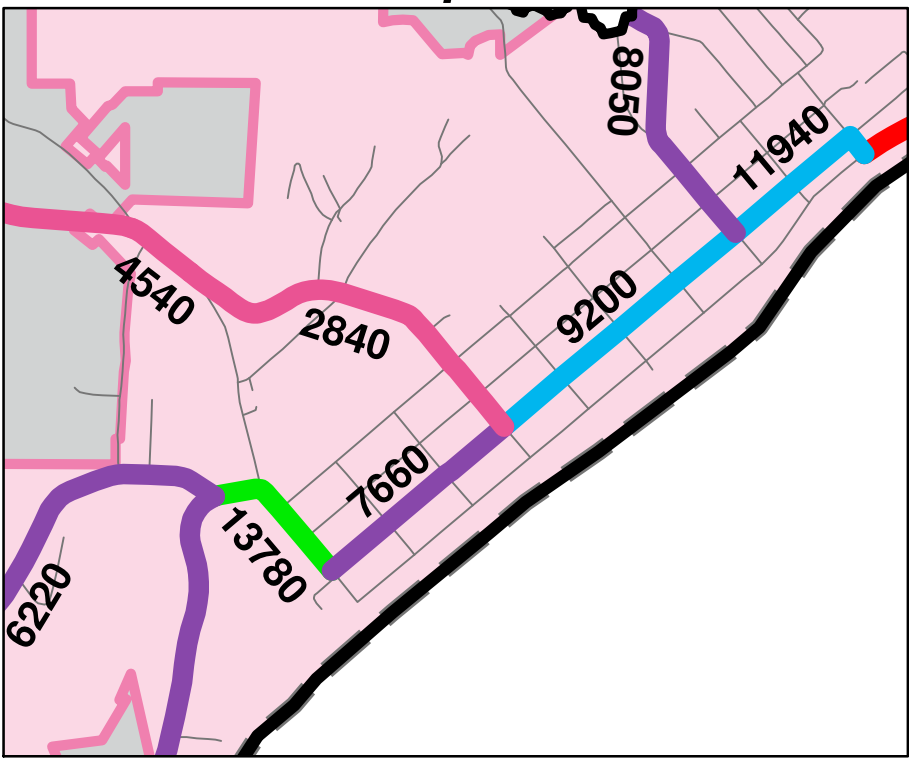

Gallipolis

**Gallia County
Annual Average
Daily Traffic 2012**

**Ohio Department of Transportation
Office of Technical Services
Traffic Monitoring Section**

**ODOT.Traffic.Counts@dot.state.oh.us
614-466-3728**