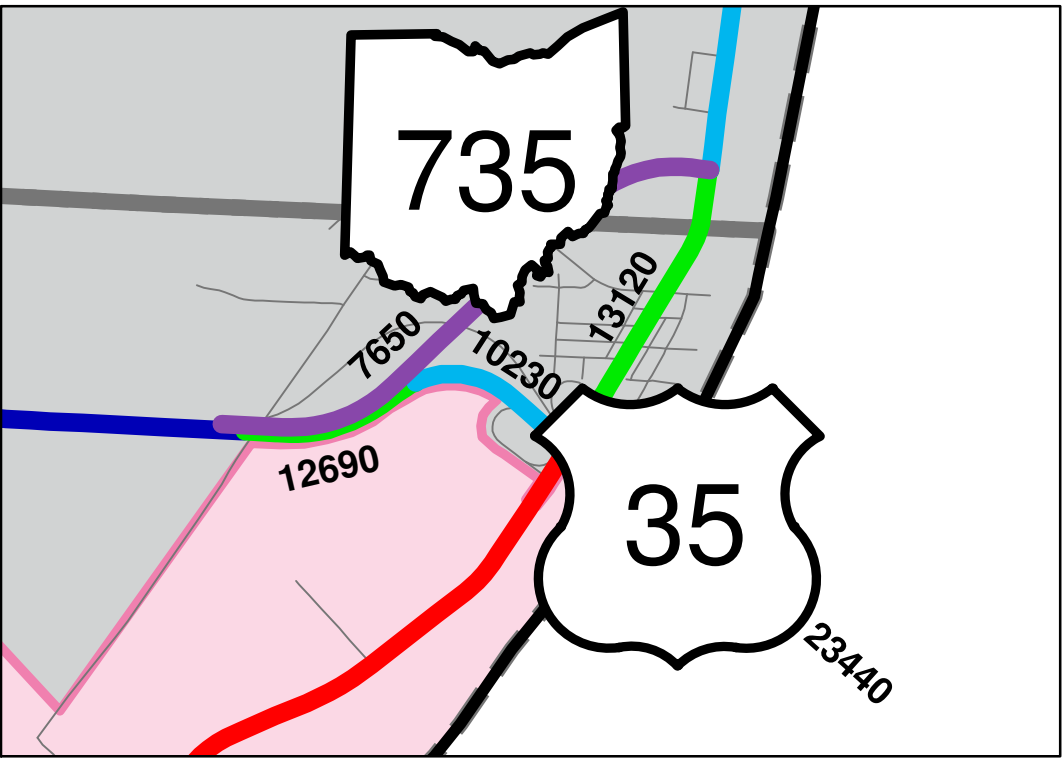

Gallipolis

**Gallia County
Annual Average
Daily Traffic 2012**

**Ohio Department of Transportation
Office of Technical Services
Traffic Monitoring Section**

**ODOT.Traffic.Counts@dot.state.oh.us
614-466-3728**