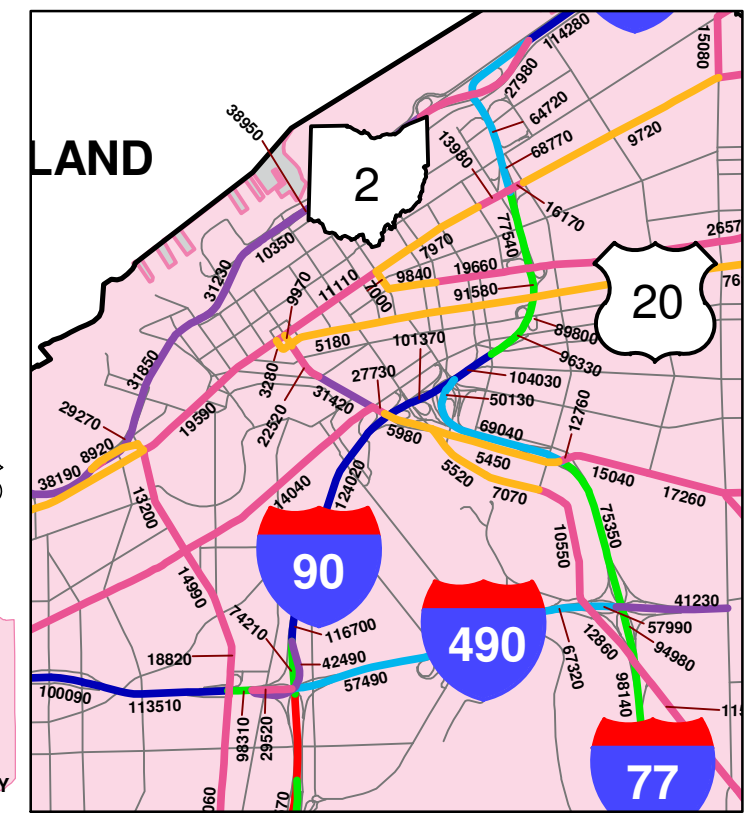

# Cuyahoga County Annual Average Daily Traffic 2013

Ohio Department of Transportation  
Office of Technical Services  
Traffic Monitoring Section

ODOT.Traffic.Counts@dot.state.oh.us  
614-466-3728

## Cleveland

2013 Annual Average Daily Traffic

- 0 to 10000
- 10000 to 30000
- 30000 to 50000
- 50000 to 70000
- 70000 to 100000
- 100000 to 130000
- 130000 to 170000
- Other Roads
- Municipalities
- A** Municipalities
- Townships
- A** Townships