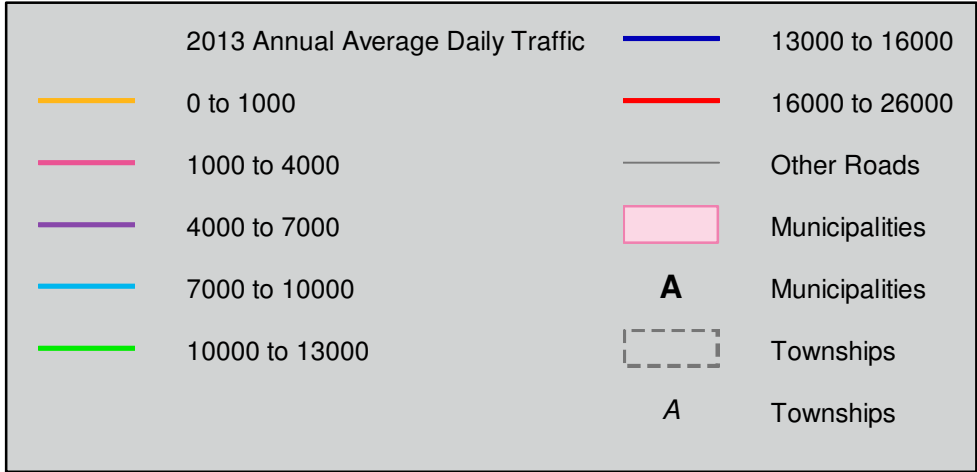

# Knox County Annual Average Daily Traffic 2013