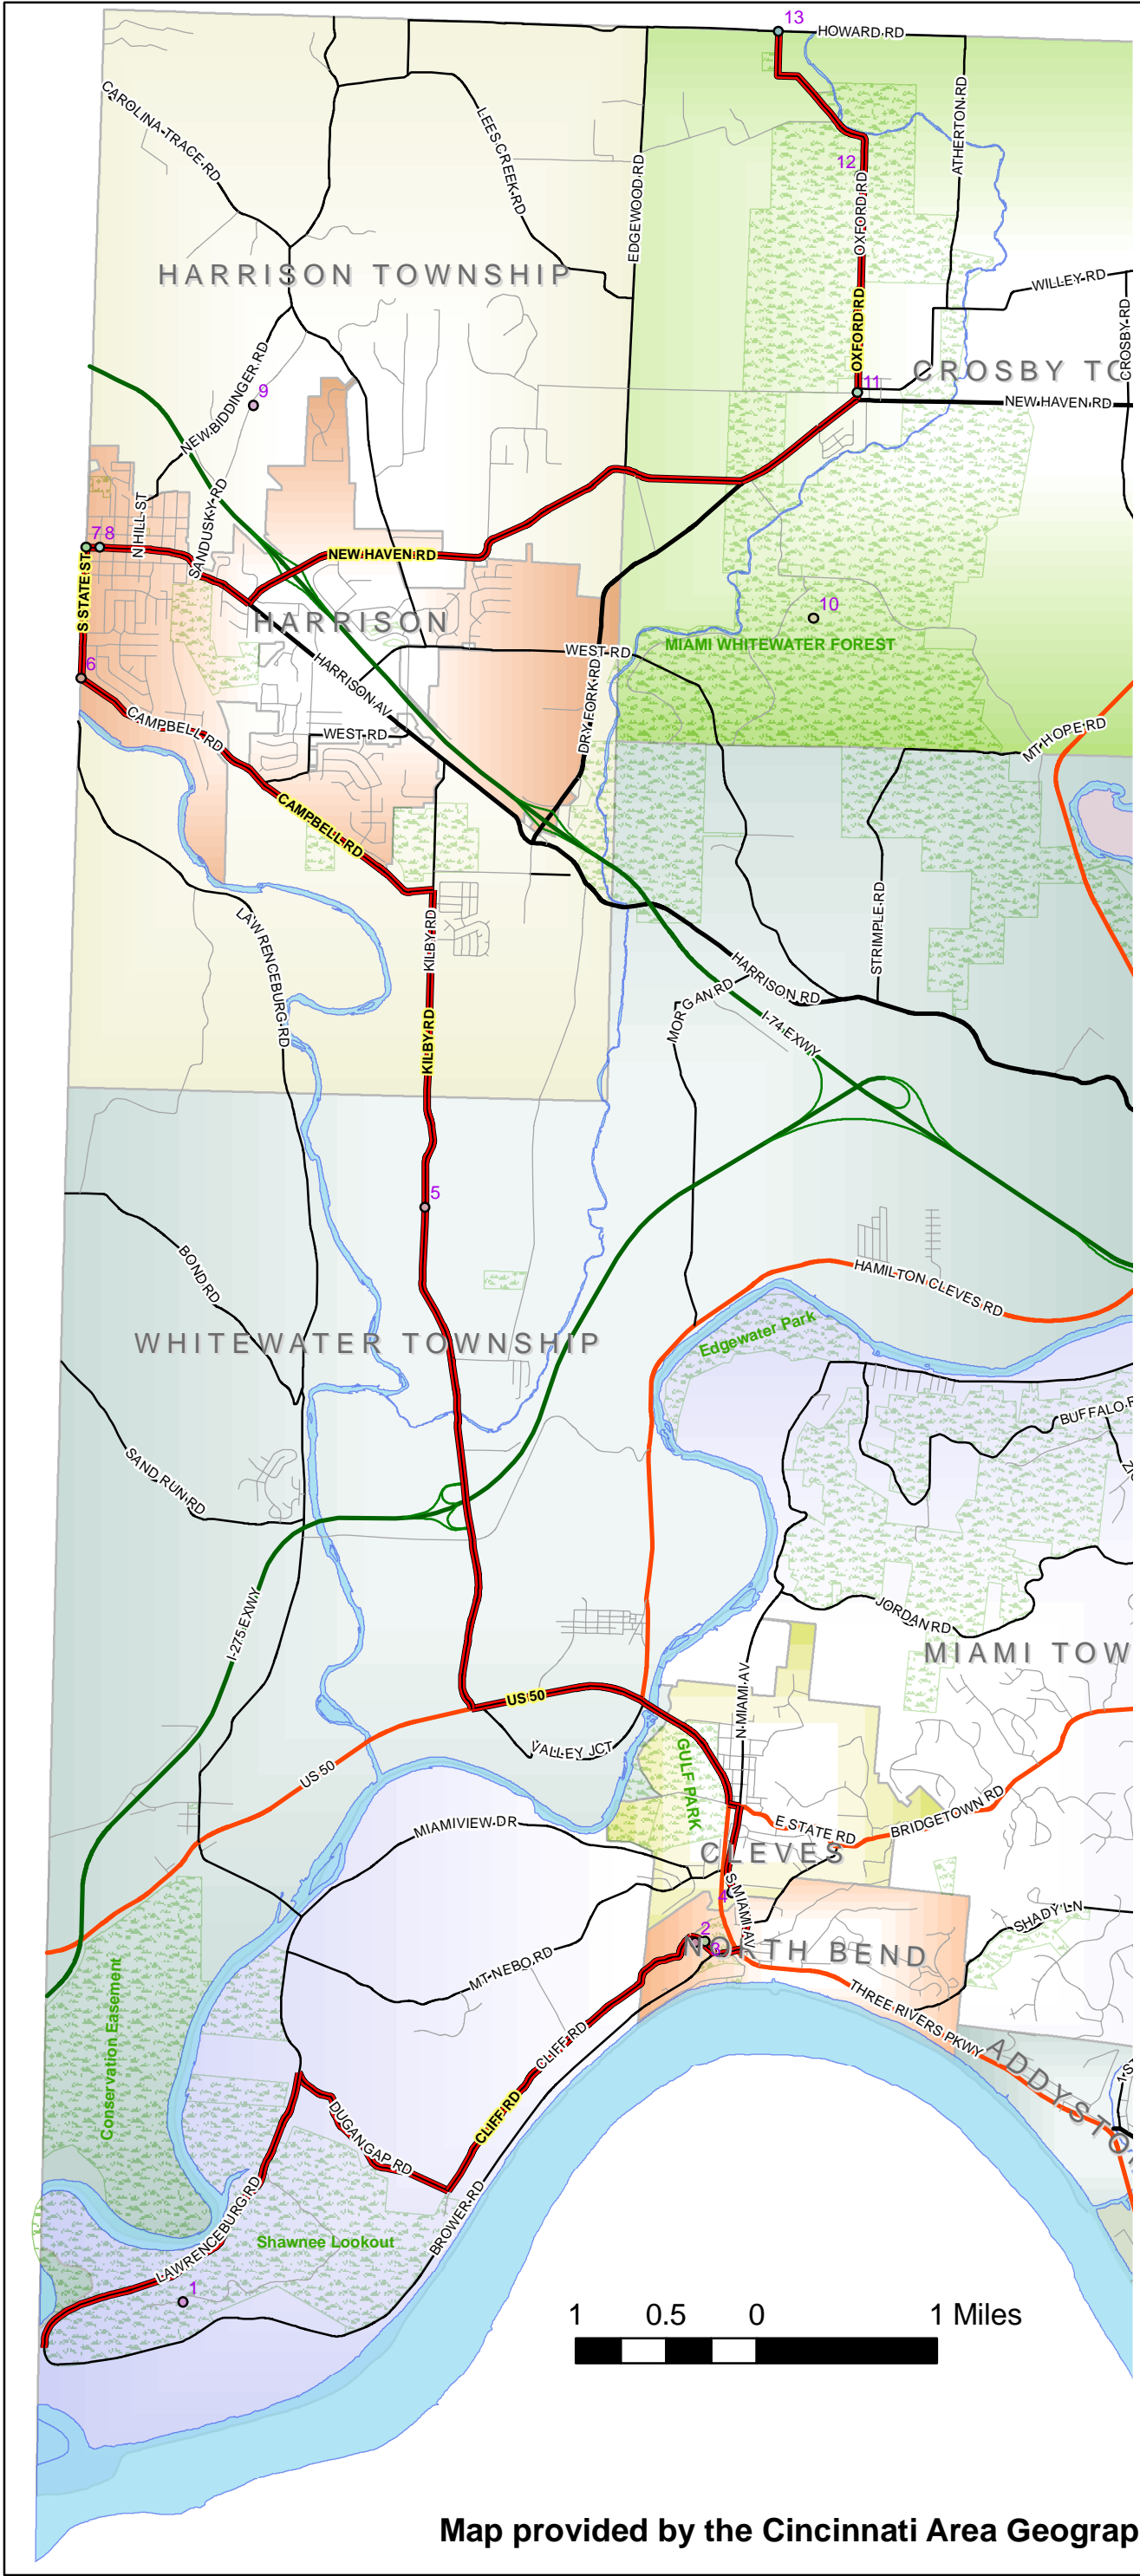

Scenic Byway Southwestern Ohio

Hamilton County, OH Points of Interest

- 1 Shawnee Lookout Park
 - 2 Congress Green Cemetery
 - 3 Harrison's Tomb
 - 4 Cincinnati Whitewater Canal Tunnel
 - 5 Kilby Rd
 - 6 Whitewater Canal Marker
 - 7 Morgan's Raiders Marker
 - 8 Downtown Harrison
 - 9 Governor Othniel Looker Home
 - 10 Miami Whitewater Forest
 - 11 Passmore Cabin
 - 12 Whitewater Shaker Village
 - 13 Oxford Rd - Race Lane Rd
- Scenic Byway

Map provided by the Cincinnati Area Geographic Information System