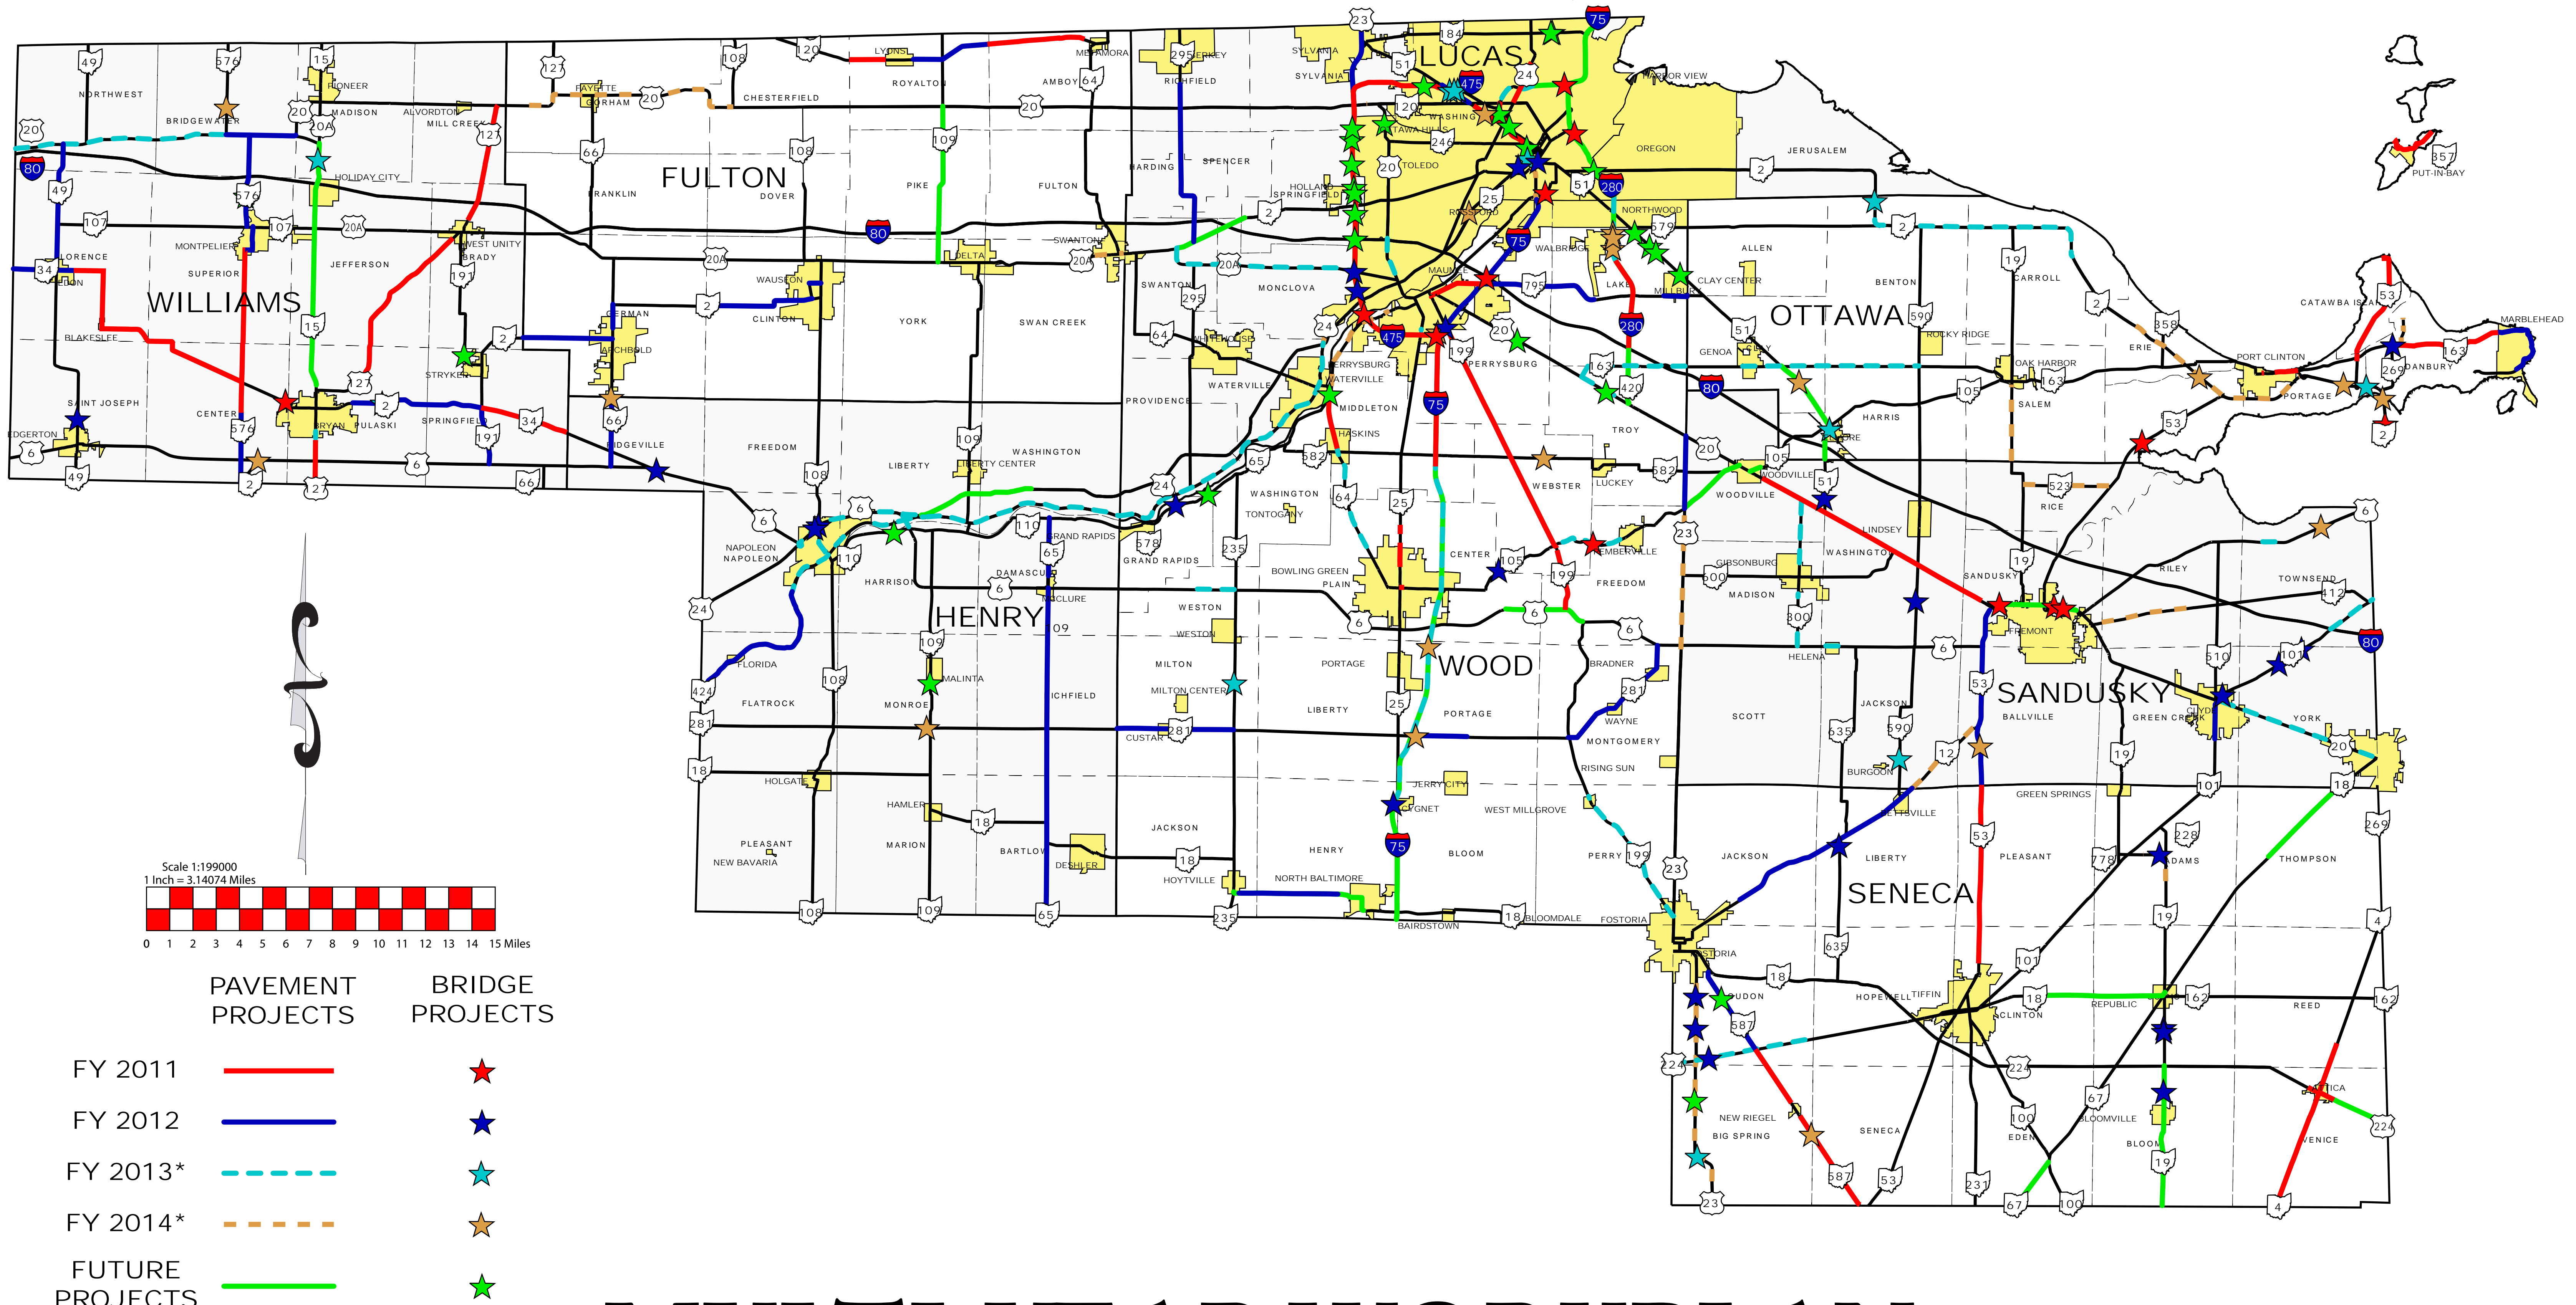

# OHIO DEPARTMENT OF TRANSPORTATION

## DISTRICT 2

\*These projects may change frequently  
 FEBRUARY 15, 2011  
 PREPARED BY THE OHIO DEPARTMENT OF TRANSPORTATION  
 DISTRICT 2 GIS

# MULTI-YEAR WORKPLAN