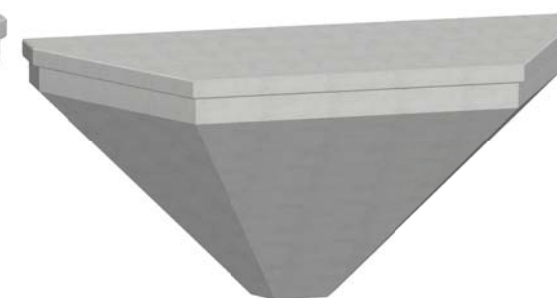

HOME ROAD BRIDGE
OBSERVATION PLATFORM

HOME ROAD BRIDGE OBSERVATION PLATFORM
BENCH & LIGHT

ADAMS STREET BRIDGE
OBSERVATION PLATFORM

STONE APPEARANCE ON FACE
OF PIERS & ABUTMENTS

SMALL CUT STONE

LARGE CUT STONE

AGED LARGE CUT
STONE

EXAMPLE BRIDGE OBSERVATION PLATFORMS

POSSIBLE BRIDGE OBSERVATION PLATFORMS

SEMI-CIRCULAR

MODIFIED SEMI-CIRCULAR

DIAMOND

MODIFIED DIAMOND

MULTI-FACET