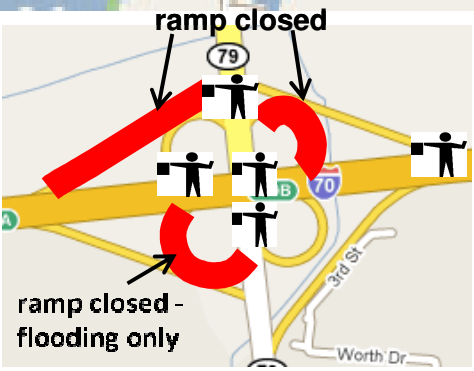

I70 Play 2 (White)-Closed in both directions between 37 and 79

1 (milepost 106 on I-70 EB)
Sign to notify traffic of closure, also advisory radio to give additional information to motorists.

- *Homeland Security: Jeff Walker 740-404-5028 (cell), 740-670-5577 (office) or 740-349-6437
- *Dynamic Message Signs in Columbus: 614-645-2684 or 614-799-9237 (off-hours)
- *OSP : 927-0065 or 587-0786
- *Flagging levels dependant on staffing availability
- *Depending on water depth, trucks may continue to utilize IR70. This is difficult at night due to lack of visibility of the water.

*During extended closures, place changeable message signs on 70 at mm 156.4 (WB) and 180.7 (WB) and on 77 at MM 43.3 (NB) and 45.0 (SB). Message to display "Caution", "I-70 WB Closed 129 mm", "Expect Delays".