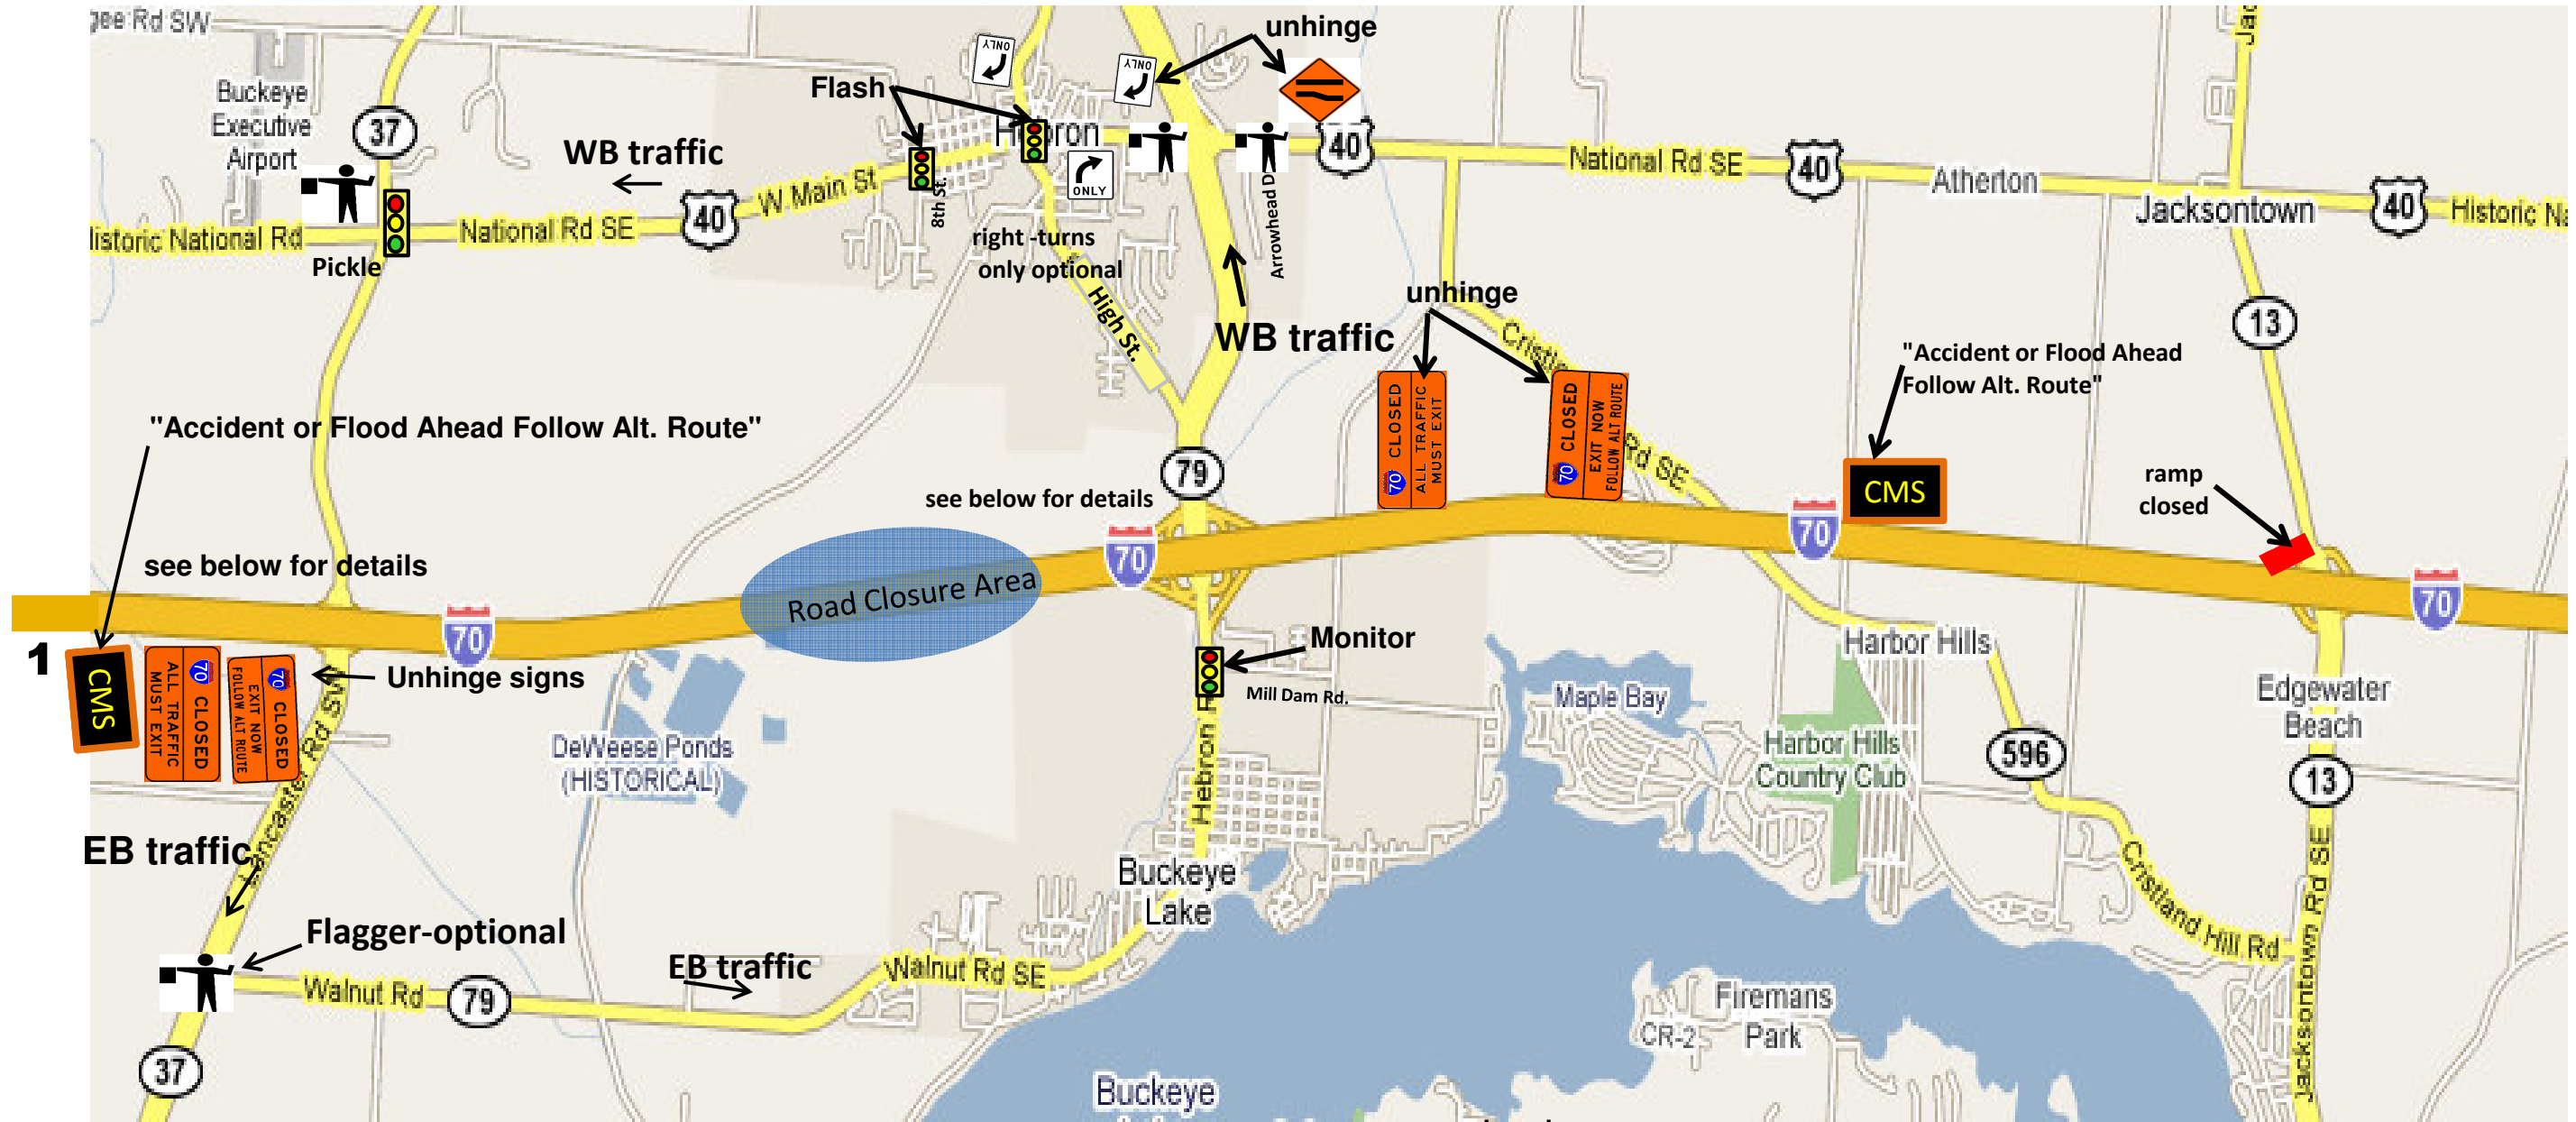

I70 Play 2 (White)-Closed in both directions between 37 and 79

1 (milepost 106 on I-70 EB)
Sign to notify traffic of closure, also advisory radio to give additional information to motorists.

- *Homeland Security: Jeff Walker 740-404-5028 (cell), 740-670-5577 (office) or 740-349-6437
- *Dynamic Message Signs in Columbus: 614-645-2684 or 614-799-9237 (off-hours)
- *OSP : 927-0065 or 587-0786
- *Flagging levels dependant on staffing availability
- *Depending on water depth, trucks may continue to utilize IR70. This is difficult at night due to lack of visibility of the water.

*During extended closures, place changeable message signs on 70 at mm 156.4 (WB) and 180.7 (WB) and on 77 at MM 43.3 (NB) and 45.0 (SB). Message to display "Caution", "I-70 WB Closed 129 mm", "Expect Delays".