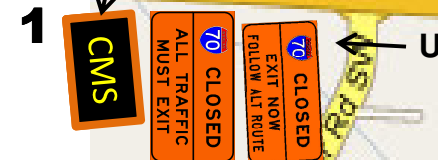

I70 Play 2 (White)-Closed in both directions between 37 and 79

1 (milepost 106 on I-70 EB)
Sign to notify traffic of closure, also advisory radio to give additional information to motorists.

- *Homeland Security: Jeff Walker 740-404-5028 (cell), 740-670-5577 (office) or 740-349-6437
- *Dynamic Message Signs in Columbus: 614-645-2684 or 614-799-9237 (off-hours)
- *OSP : 927-0065 or 587-0786
- *Flagging levels dependant on staffing availability
- *Depending on water depth, trucks may continue to utilize IR70. This is difficult at night due to lack of visibility of the water.

*During extended closures, place changeable message signs on 70 at mm 156.4 (WB) and 180.7 (WB) and on 77 at MM 43.3 (NB) and 45.0 (SB). Message to display "Caution", "I-70 WB Closed 129 mm", "Expect Delays".