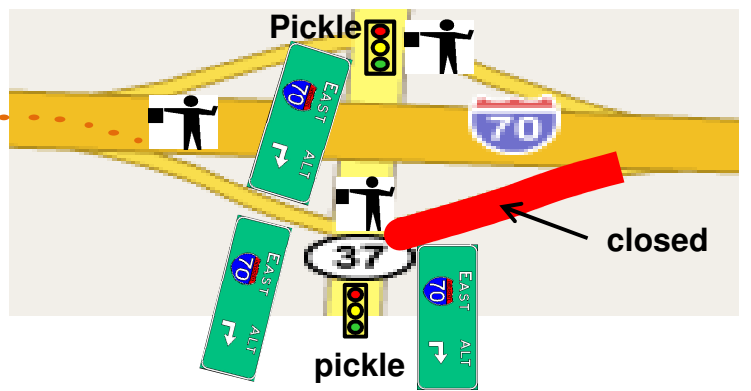

I70 Play 2 (White)-Closed in both directions between 37 and 79

1 (milepost 106 on I-70 EB)
Sign to notify traffic of closure, also advisory radio to give additional information to motorists.

- *Homeland Security: Jeff Walker 740-404-5028 (cell), 740-670-5577 (office) or 740-349-6437
- *Dynamic Message Signs in Columbus: 614-645-2684 or 614-799-9237 (off-hours)
- *OSP : 927-0065 or 587-0786
- *Flagging levels dependant on staffing availability
- *Depending on water depth, trucks may continue to utilize IR70. This is difficult at night due to lack of visibility of the water.

*During extended closures, place changeable message signs on 70 at mm 156.4 (WB) and 180.7 (WB) and on 77 at MM 43.3 (NB) and 45.0 (SB). Message to display "Caution", "I-70 WB Closed 129 mm", "Expect Delays".