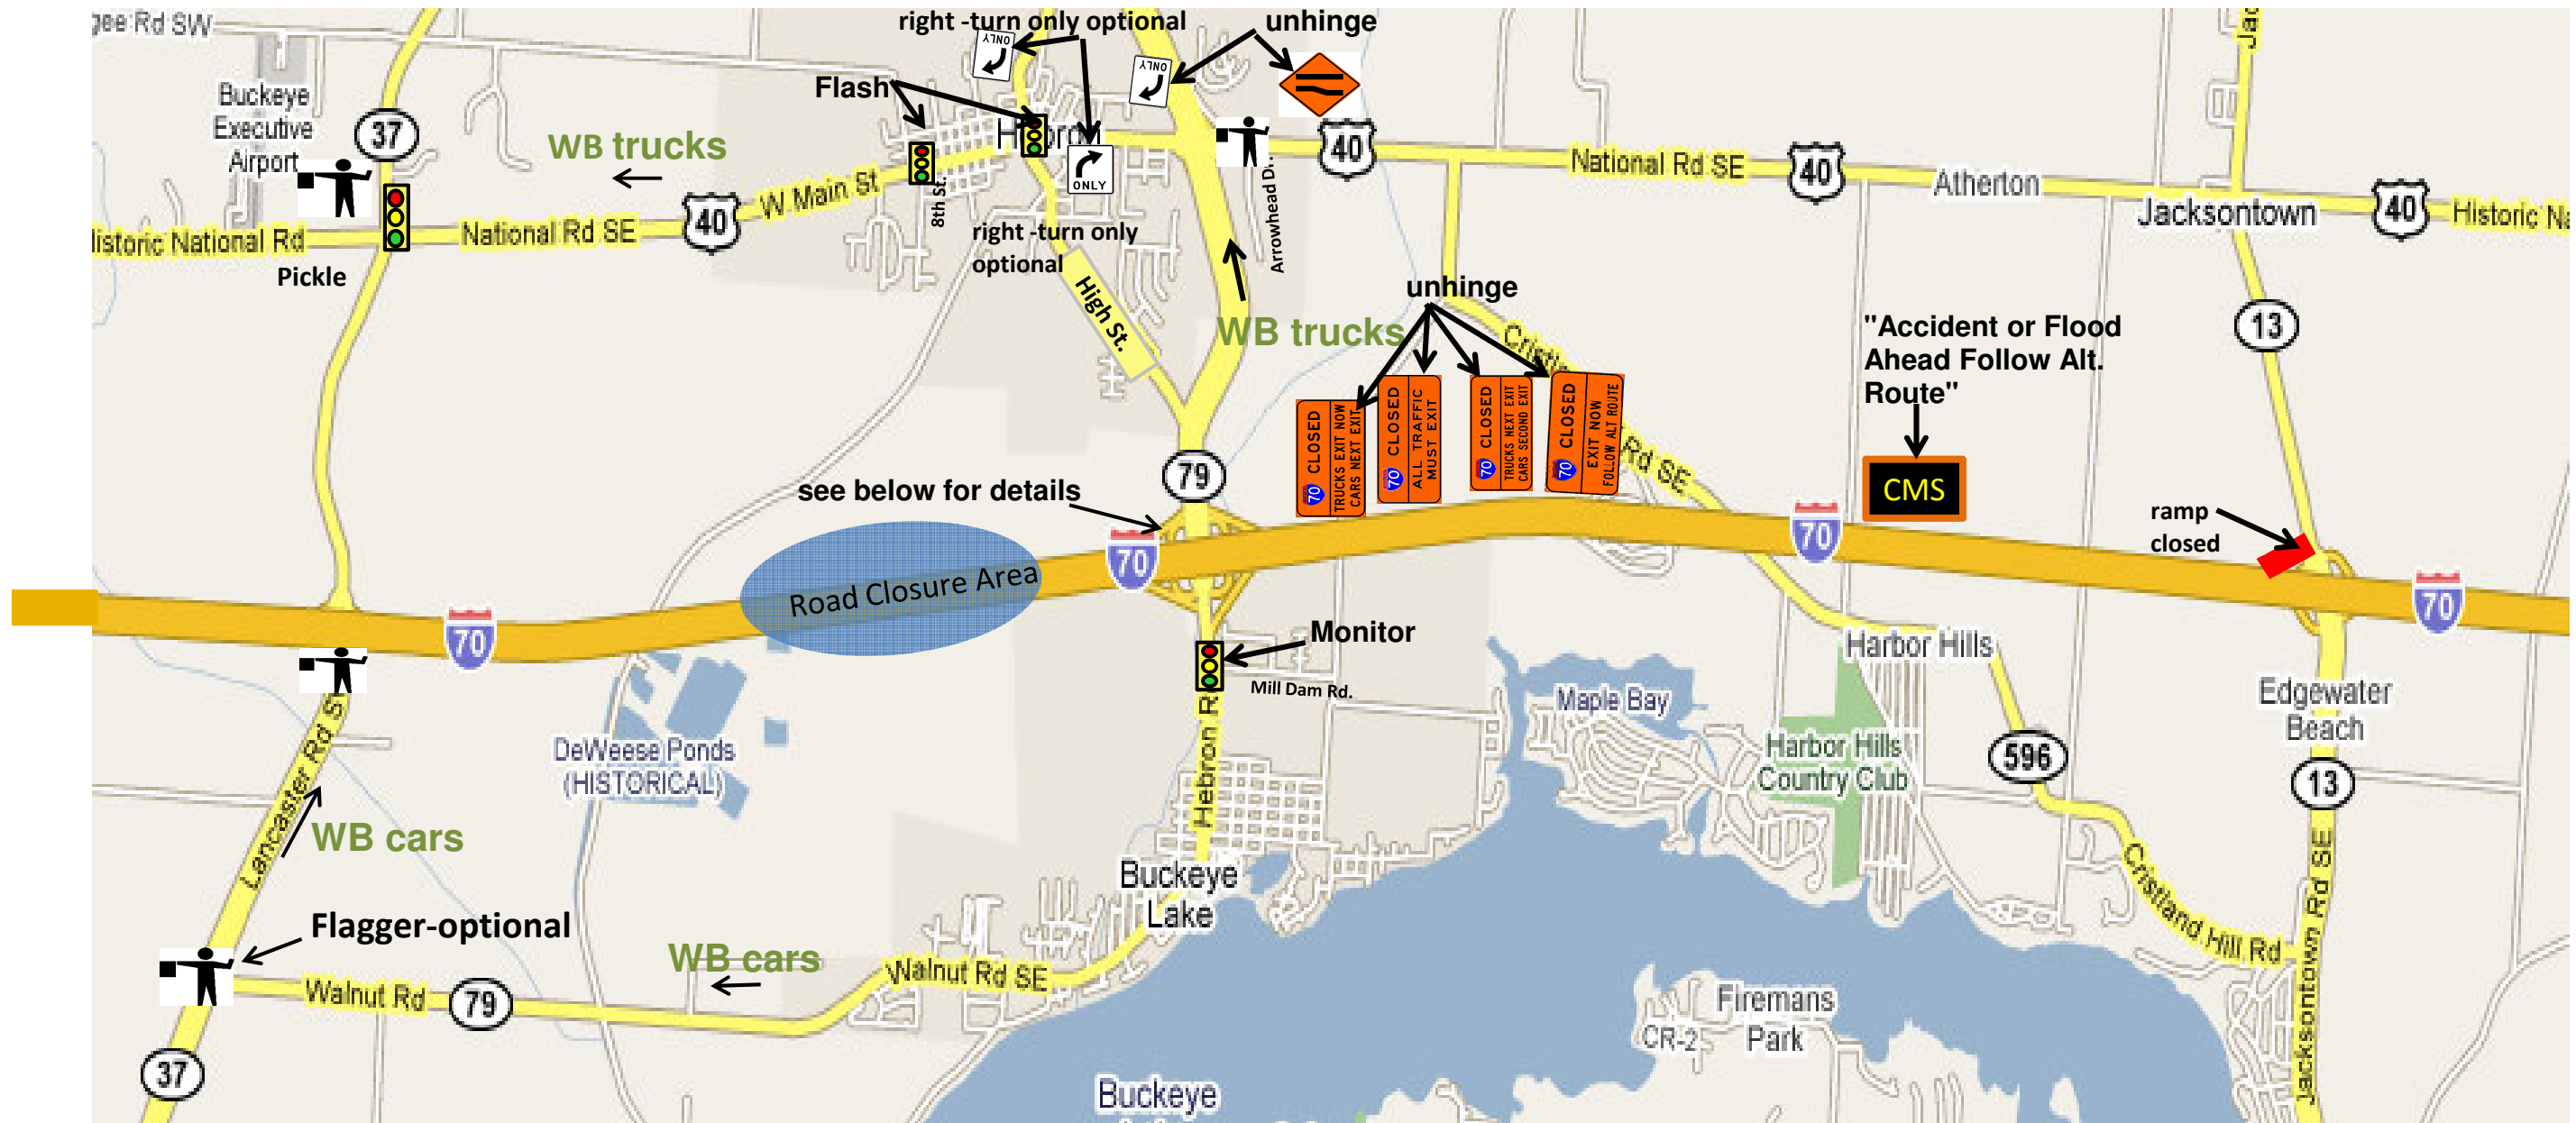

I70 Play 3 (Green)-WB closed between 37 and 79

*Homeland Security: Jeff Walker 740-404-5028 (cell), 740-670-5577 (office) or 740-349-6437

*Dynamic Message Signs in Columbus: 614-645-2684 or 614-799-9237 (off-hours)

*Depending on water depth, trucks may continue to utilize I-70. This is difficult at night due to lack of visibility of the water.

*Flagging levels dependant on staffing availability

*OSP : 927-0065 or 587-0786

*During extended closures, place changeable message signs on 70 at mm 156.4 (WB) and 180.7 (WB) and on 77 at MM 43.3 (NB) and 45.0 (SB). Message to display "Caution", "I-70 WB Closed 129 mm", "Expect Delays".