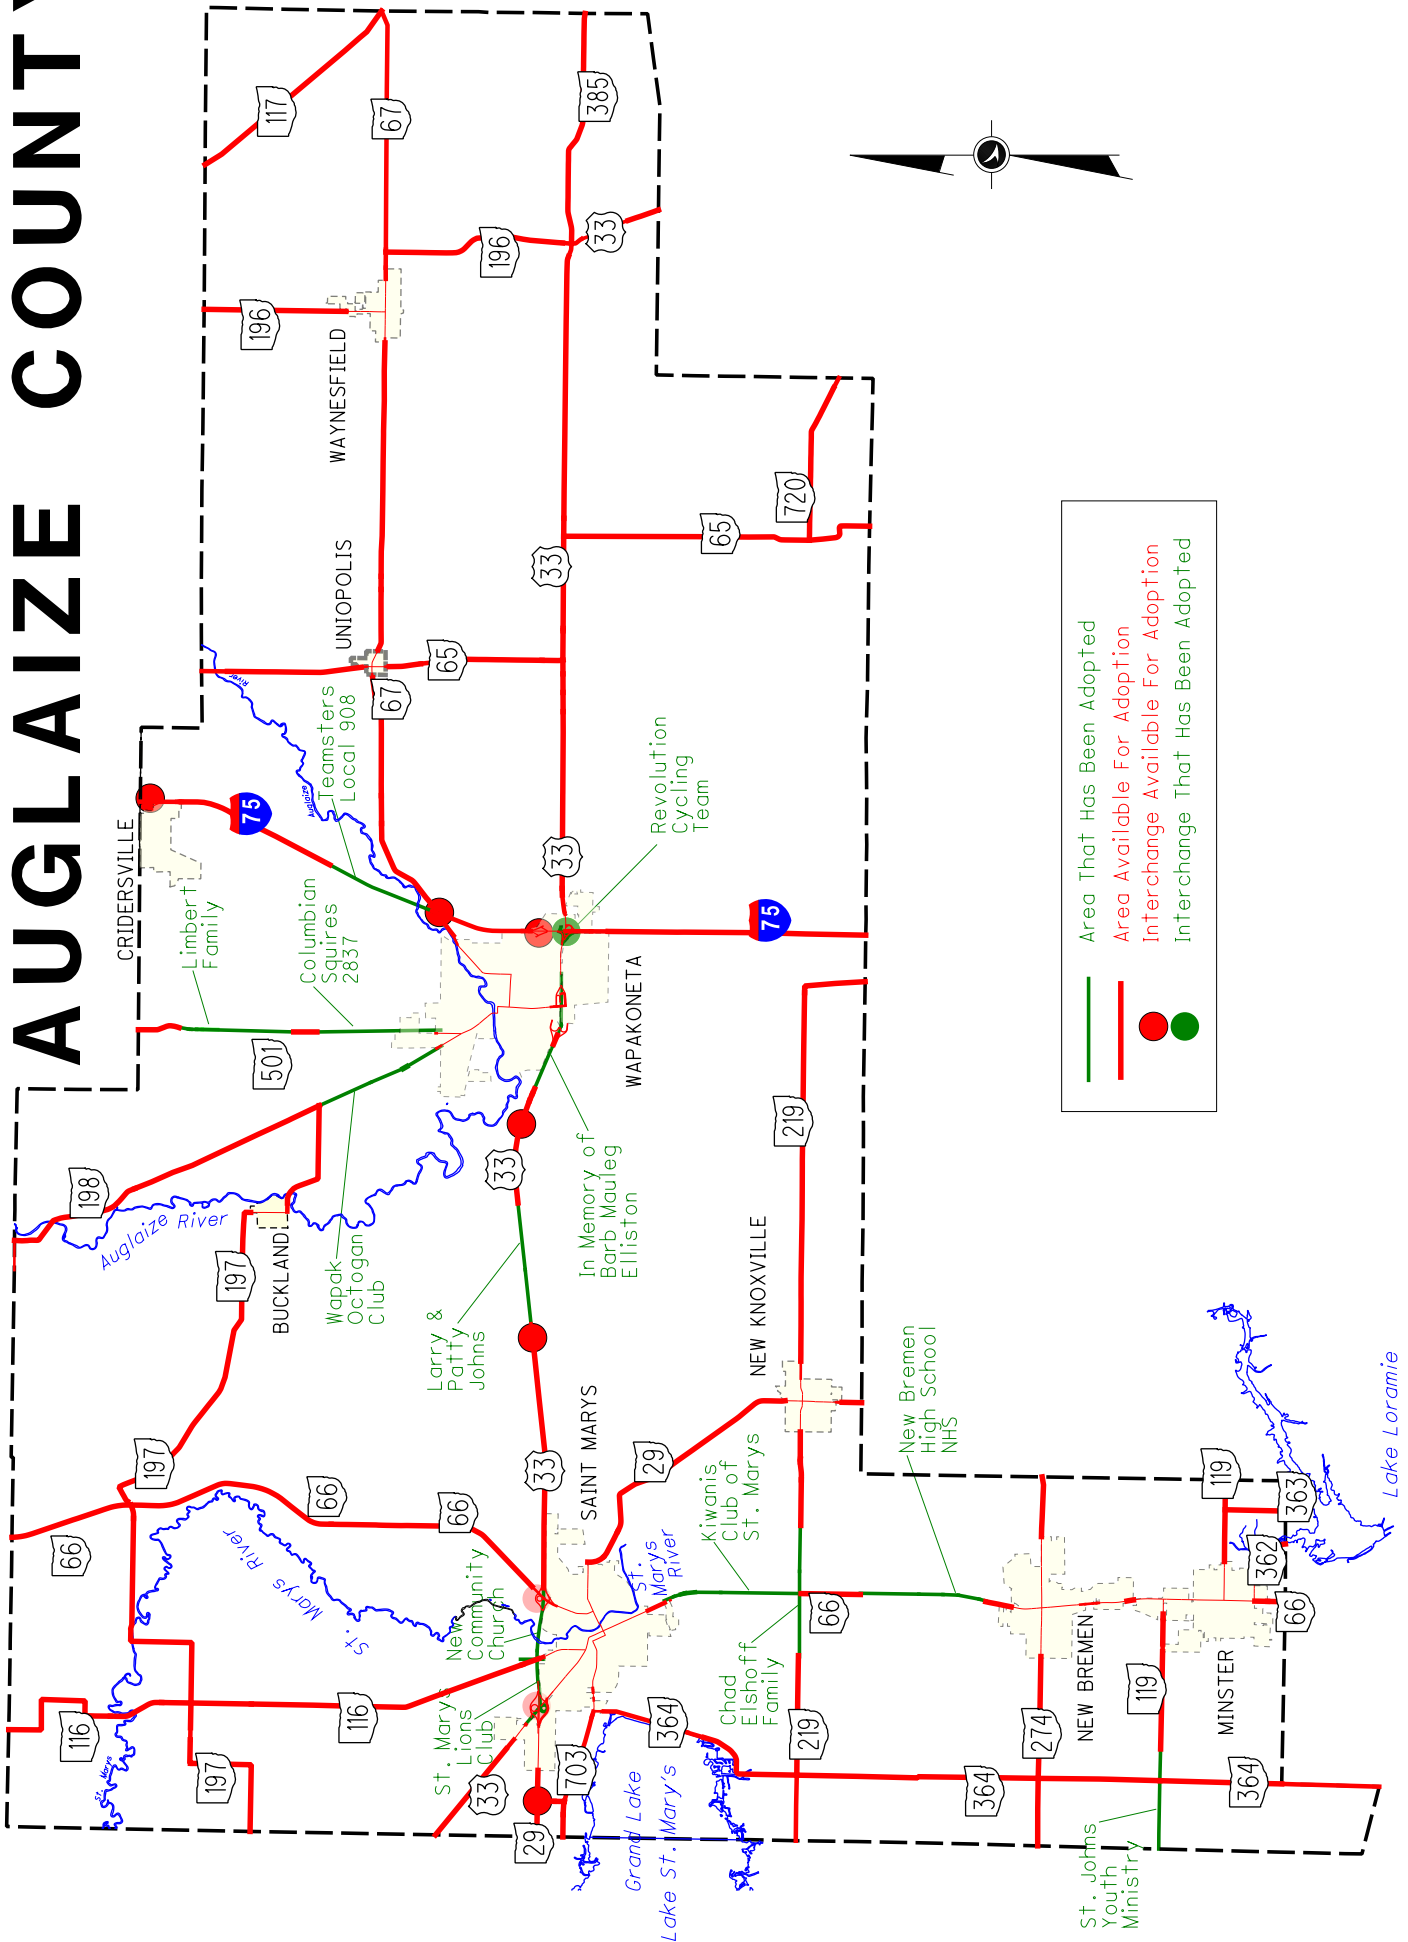

AUGLAIZE COUNTY

- Area That Has Been Adopted
- Area Available For Adoption
- Interchange Available For Adoption
- Interchange That Has Been Adopted

CRIDERSVILLE

WAYNESFIELD

UNITOPOLIS

WAPAKONETA

SAINT MARYS

NEW KNOXVILLE

NEW BREMEN

MINSTER

Auglaize River

St. Marys River

Grand Lake

Lake Loramie

Limbert Family

Columbian Squires 2837

Teamsters Local 908

Revolution Cycling Team

In Memory of Barb Maulg Elliston

Larry & Patty Johns

Wapak Octagon Club

New Community Church

St. Marys Lions Club