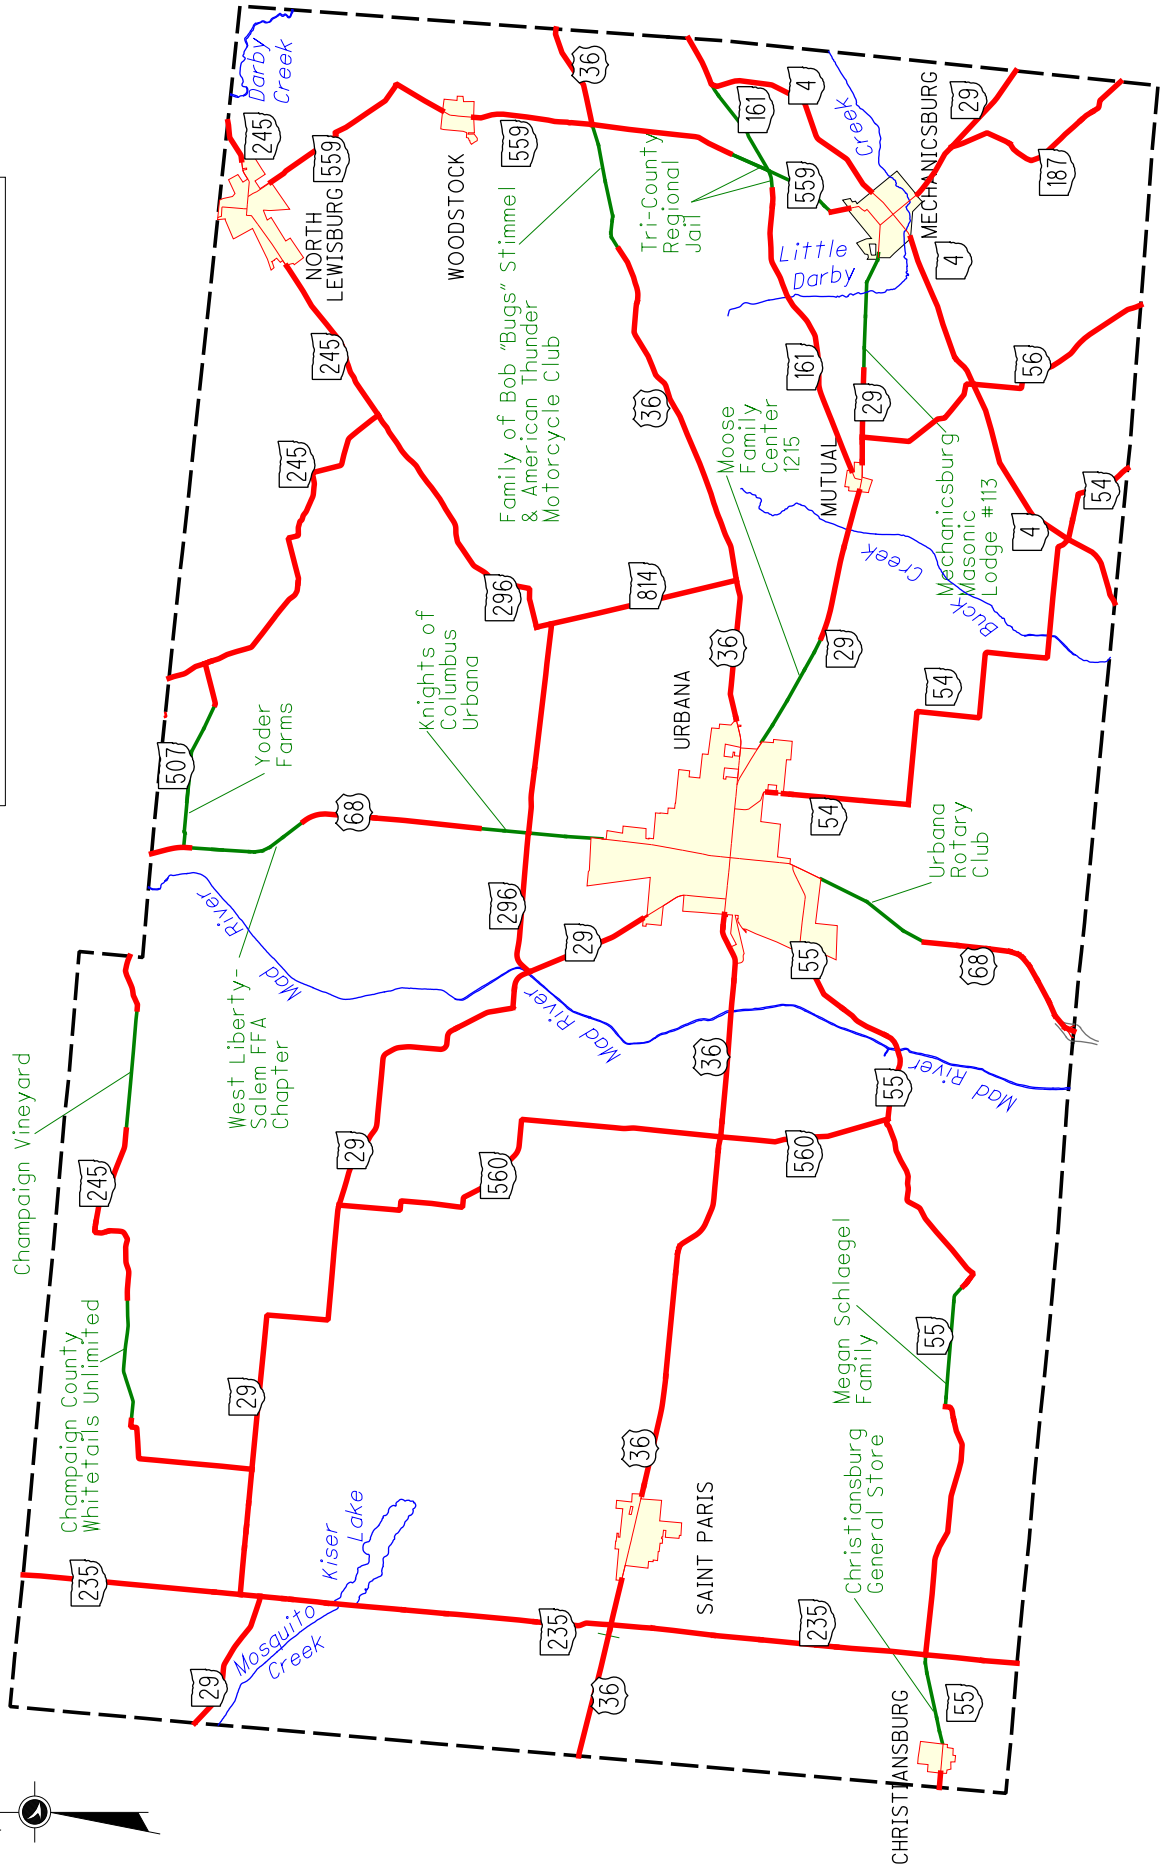

Legend:

- Green line: Area That Has Been Adopted
- Red line: Area Available For Adoption
- Red circle: Interchange Available For Adoption
- Green circle: Interchange That Has Been Adopted

CHAMPAIGN COUNTY