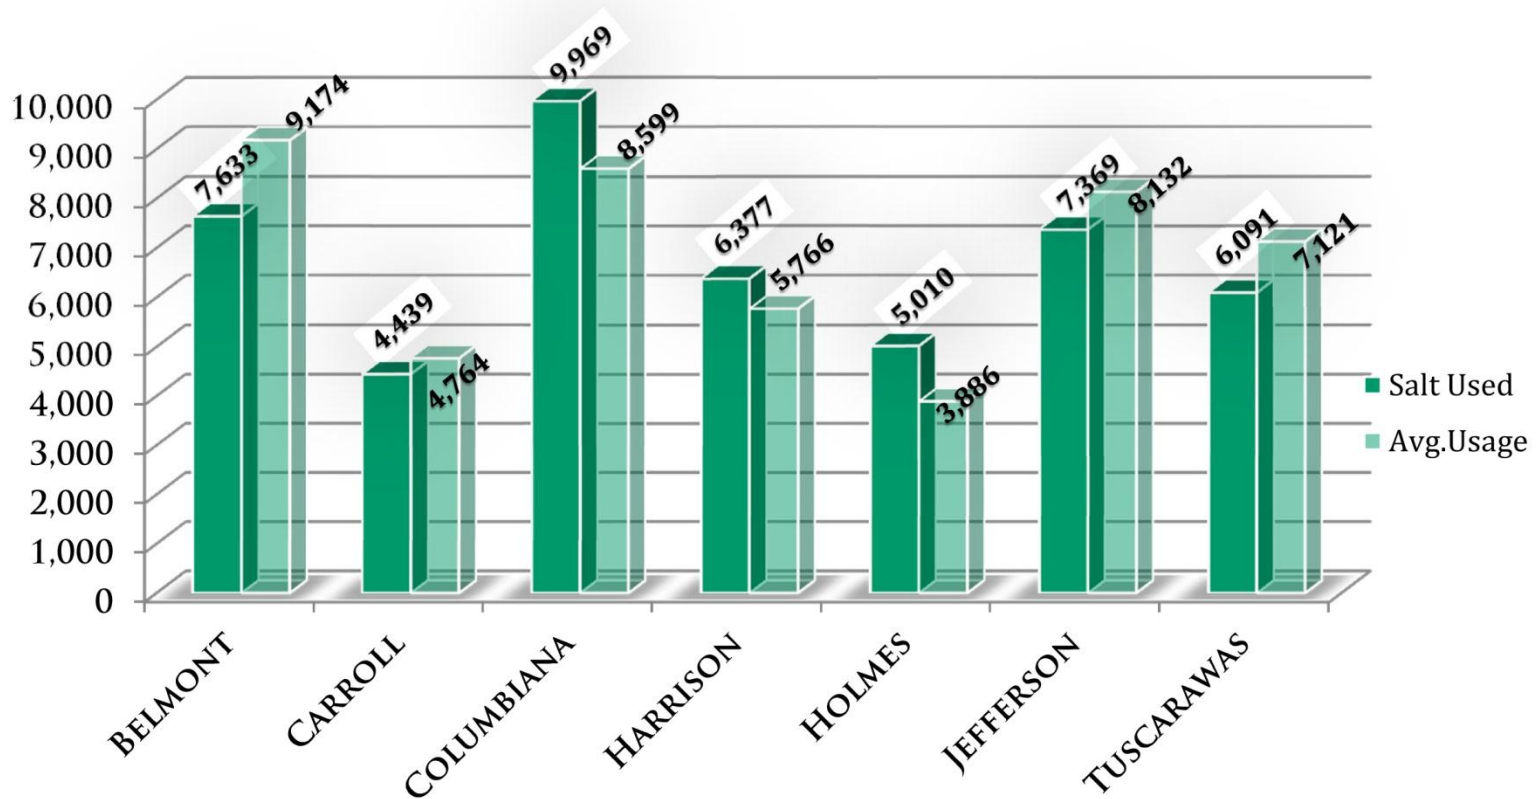

DISTRICT 11 SALT USED LAST WINTER VS. 5-YEAR AVG. USAGE

2010-2011 data as reported 4-14-11.