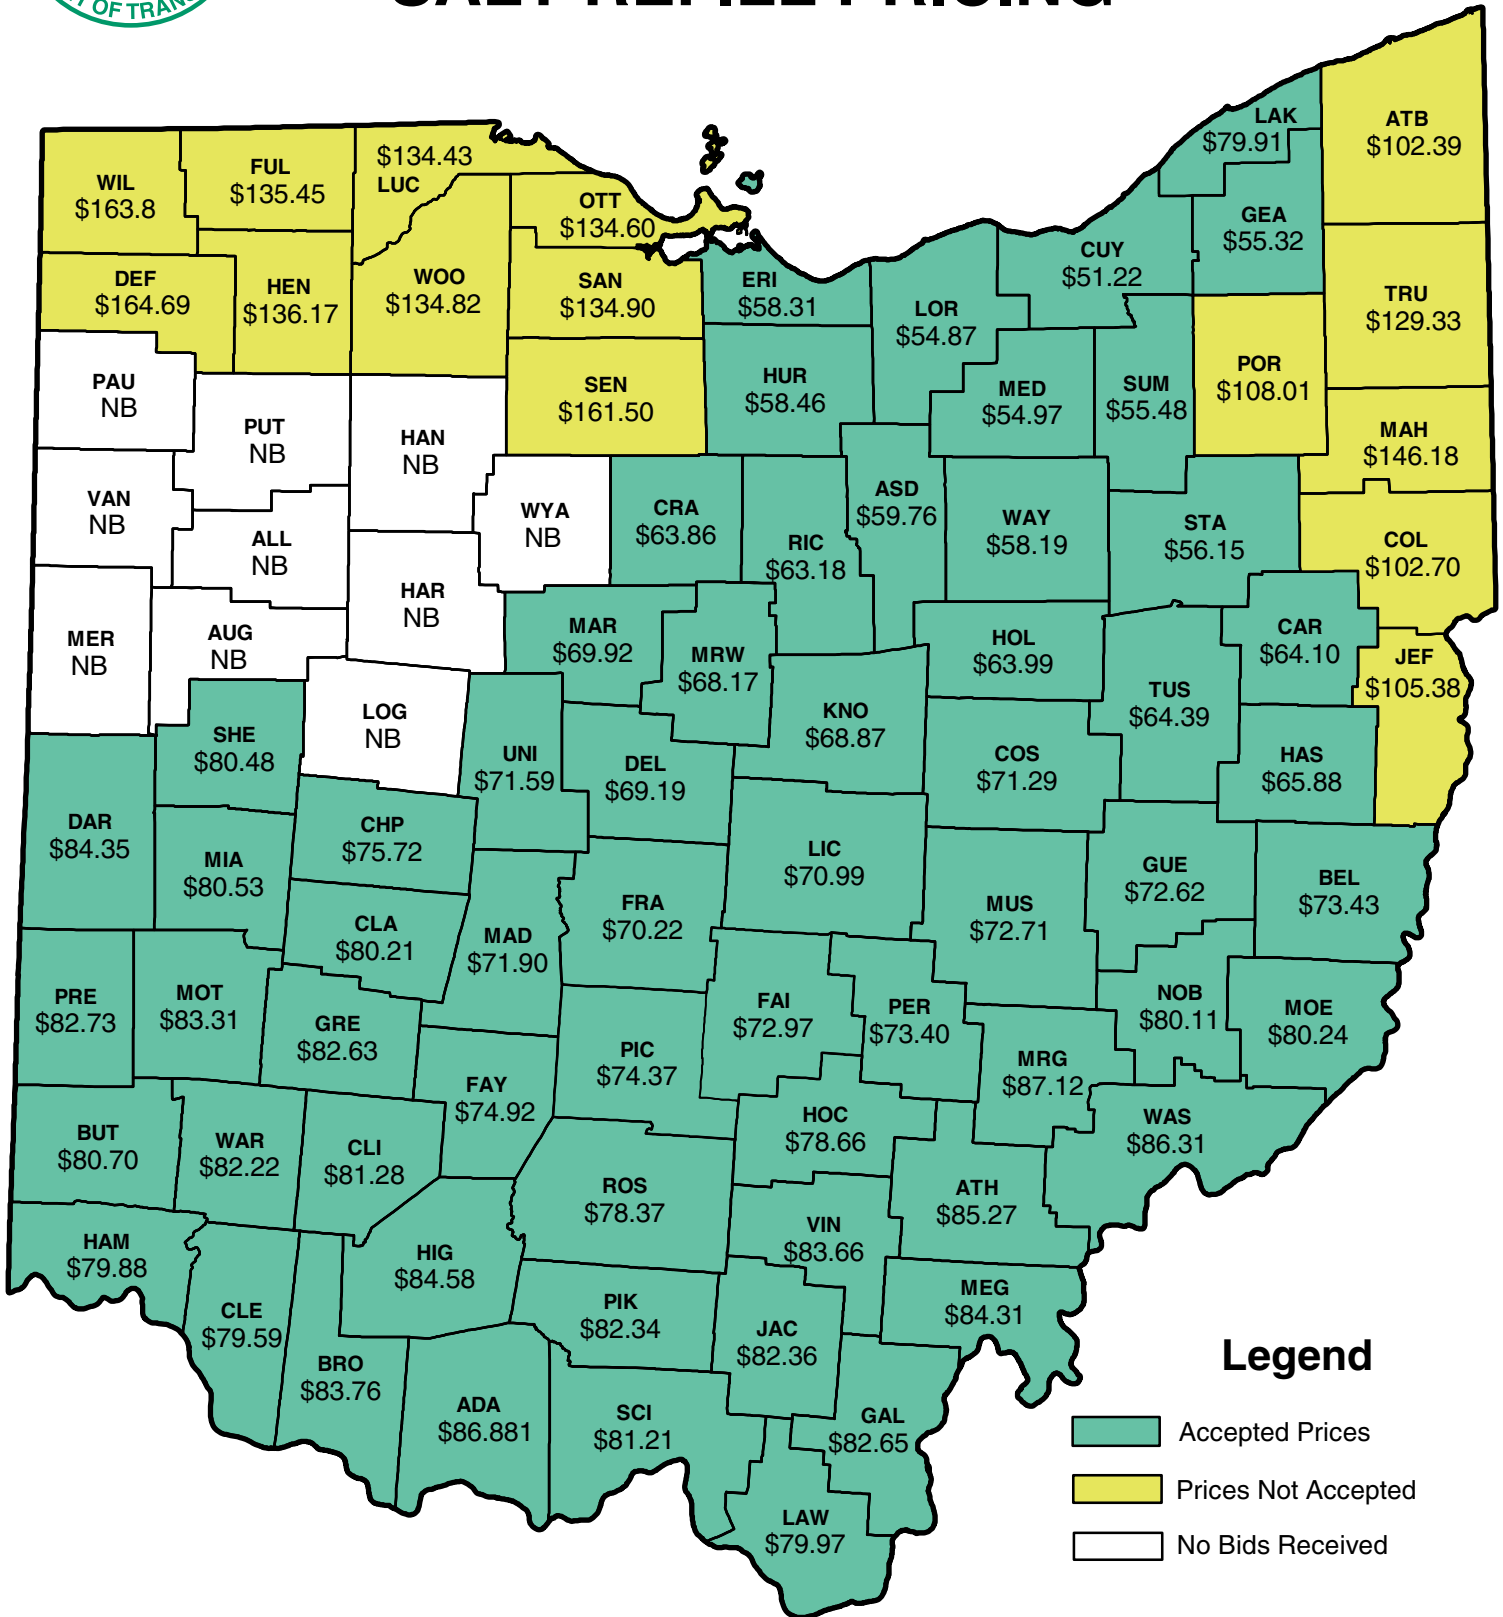

Ohio Department of Transportation

2014-2015 WINTER SALT REFILL PRICING

Legend

- Accepted Prices
- Prices Not Accepted
- No Bids Received