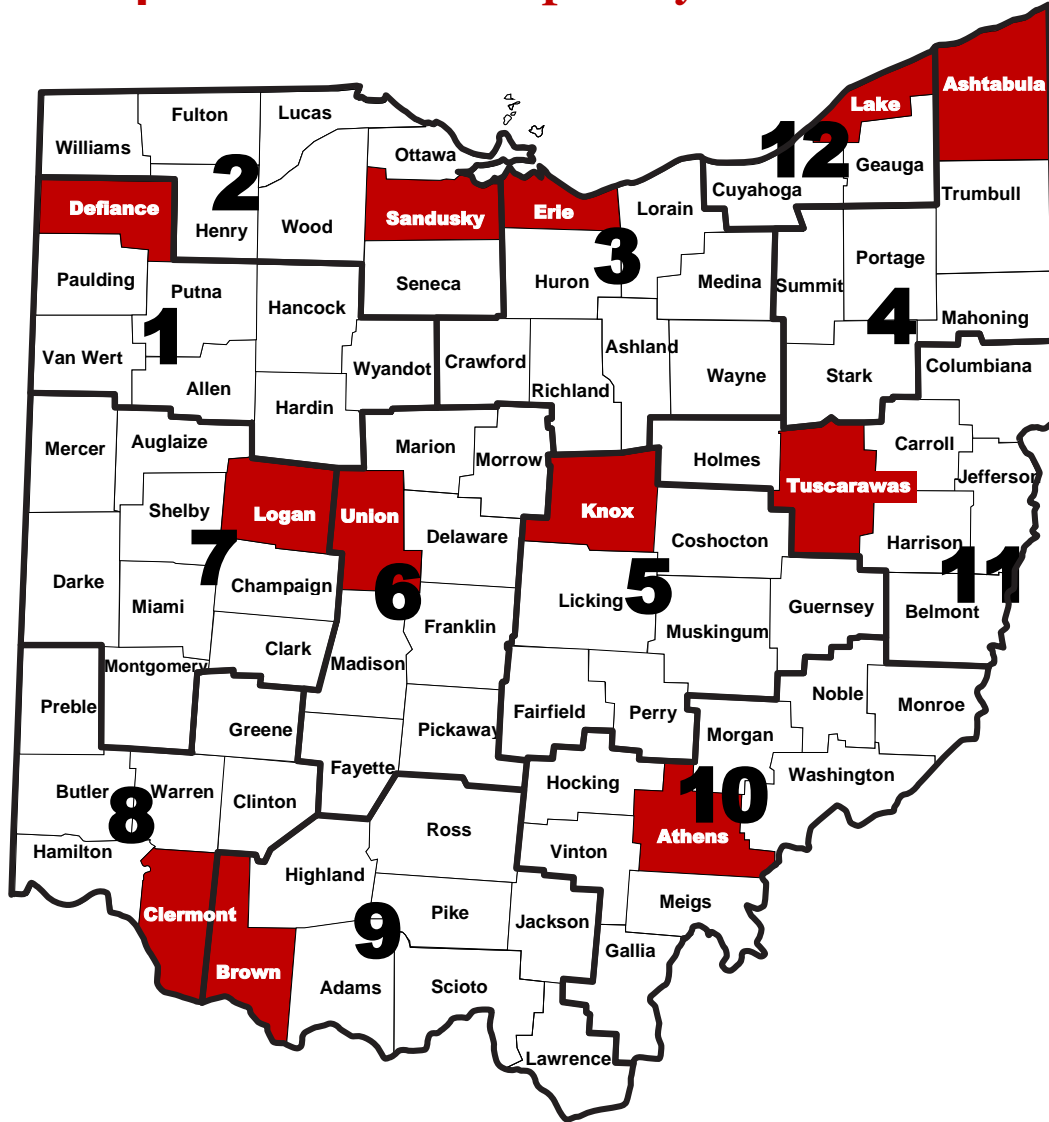

2014 Deer Crash Hot Spots by ODOT District

ODOT District	County	Crashes	Hot Spot Route	Hot Spot Location
1	Defiance	12	State Route 15	Between Airport Rd. and SR 18
2	Sandusky	8	U.S. Route 20	Between Hurrelbrink Rd. and Shumaker Rd.
3	Erie	26	State Route 2	Between Hahn Rd. and SR 60
4	Ashtabula	7	State Route 11	Between Garrison Rd. and SR 84
5	Knox	18	U.S. Route 36	Between SR 308 and Schenck Creek Rd.
6	Union	9	U.S. Route 33	Between Logan Co. Line and Honda Pkwy.
7	Logan	14	U.S. Route 33	Between SR 47 and TR 55
8	Clermont	13	State Route 32	Between Back Buxton Rd. and W. Main St.
9	Brown	11	State Route 32	Between Corby Rd. and Sardinia-Mowrystown Rd.
10	Athens	9	U.S. Route 50	Between U.S. 33 and Harmony Rd.
11	Tuscarawas	7	Interstate 77	Between Mile Markers 90 and 92
12	Lake	10	Interstate 90	Between Mile Markers 186 and 188